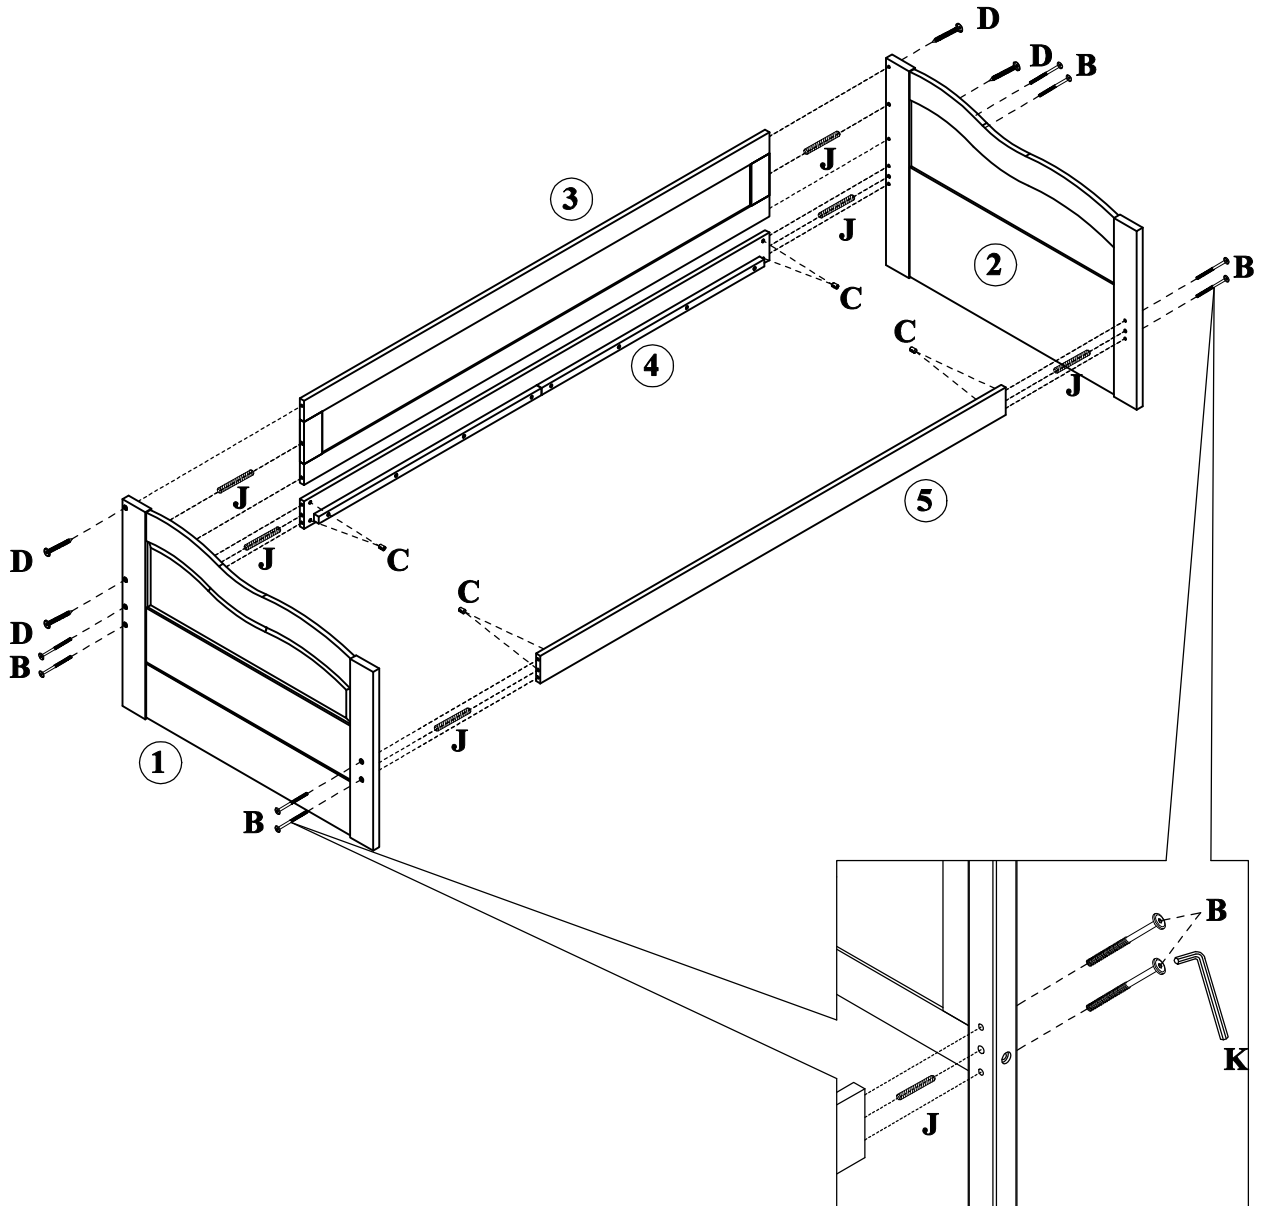

STEP: 1

B	C	D	J
8PCS	8PCS	4PCS	6PCS