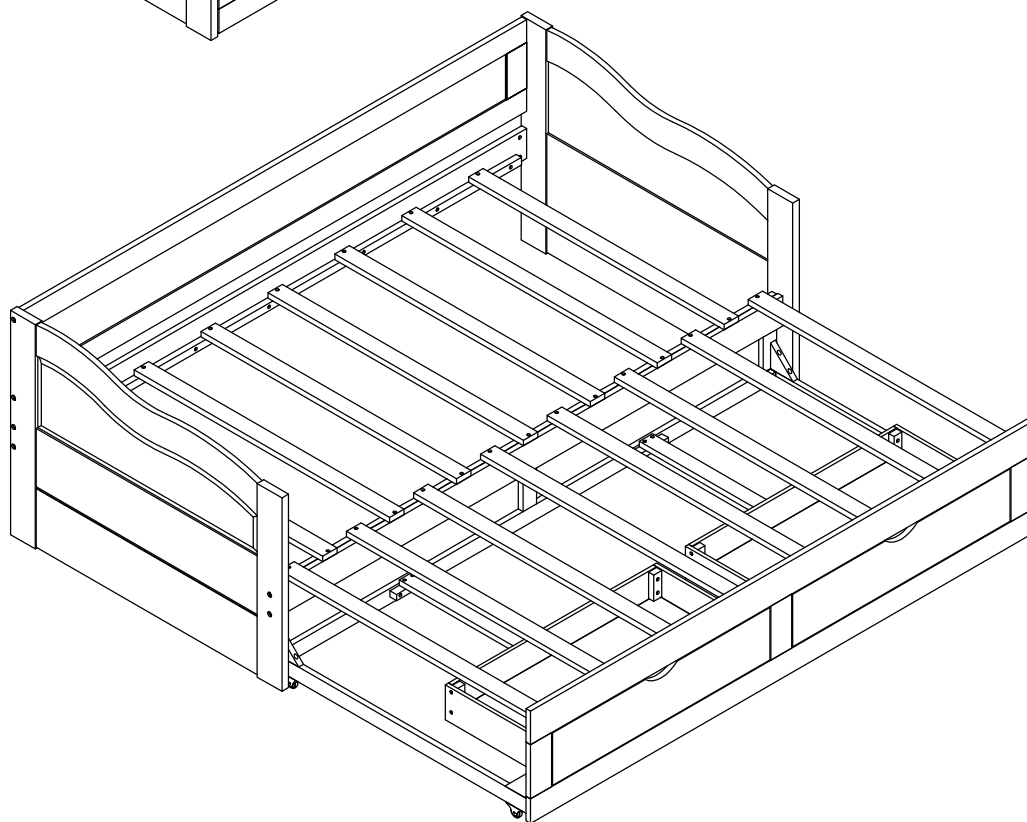

# ASSEMBLY INSTRUCTION

SKU CODE : (WF283747/WF283748)

# Detail View - DAY BED

**Identifying the Hardware - Identify the hardware using the illustrations below.**