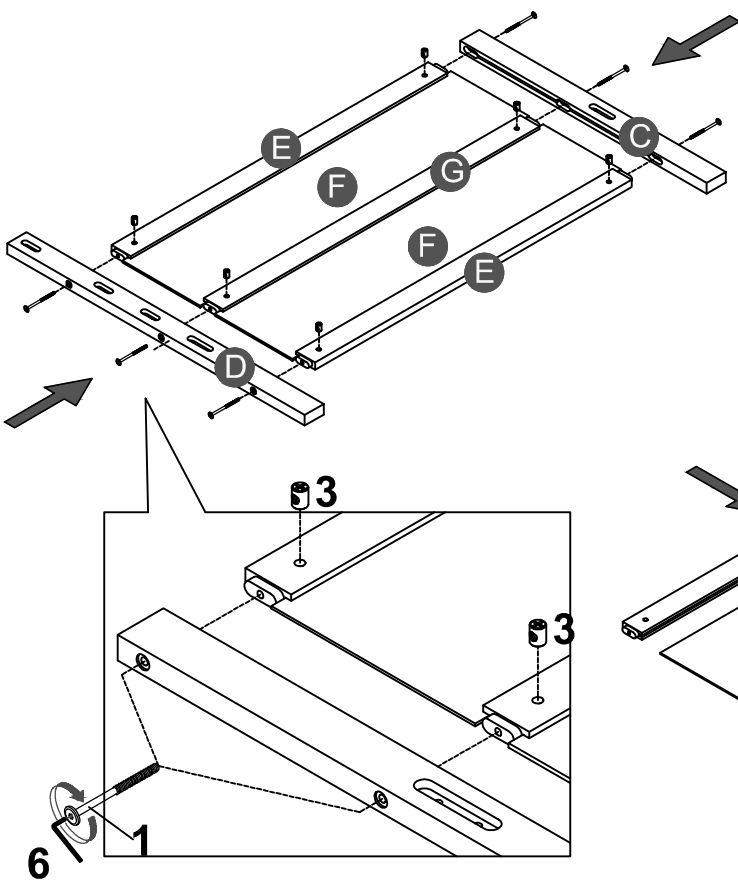

# Part List

<p><b>A</b></p>  <p>Leg HB (Left)- 1pc</p>	<p><b>B</b></p>  <p>Leg HB (Right)- 1pc</p>	<p><b>C</b></p>  <p>Leg FB (Right)- 1pc</p>
<p><b>D</b></p>  <p>Leg FB (left)- 1pc</p>	<p><b>E</b></p>  <p>Horizontal bars HB&amp;FB- 4pcs</p>	<p><b>F</b></p>  <p>Side panel (HB&amp;FB) - 4pcs</p>
<p><b>G</b></p>  <p>Horizontal center HB&amp;FB- 2pcs</p>	<p><b>H</b></p>  <p>Slat - 1set - (10pcs)</p>	<p><b>J</b></p>  <p>Guard rail (back)- 1pc</p>
<p><b>K</b></p>  <p>Horizontal(back)- 1pc</p>	<p><b>L</b></p>  <p>Side rail (Front &amp; Back)- 2pcs</p>	<p><b>M</b></p>  <p>Trundle Slat - 1set - (10pcs)</p>
<p><b>N</b></p>  <p>Trundle front - 1pc</p>	<p><b>O</b></p>  <p>Trundle back panel - 1pc</p>	

# Hardware List

<b>1</b>  (Ø15)1/4"*100mm Hex-Head bolts (12pcs)	<b>2</b>  (Ø15)1/4"*80mm Hex-Head bolts (14pcs)	<b>3</b>  1/4"*15 (9.5mm) Horizontal-Hole bolts(26pcs)
<b>4</b>  Ø4*30mm Wood screws (24pcs)	<b>5</b>  100*65*20 mm Wheels (4pcs)	<b>6</b>  (1/4")4.5*58mm Allen key (1pc)
<b>7</b>  95*95*18*3mm Metal bracket (2pcs)	<b>8</b>  Ø3.5*15mm Wood screws (16pcs)	<b>9</b>  40*18*18*2mm Metal bracket (2pcs)
<b>10</b>  Ø38*31mm Pine Knob (2pcs)	<b>11</b>  3/16"*15mm Ph zinc(Knob) (2pcs)	

## ASSEMBLY TOOLS REQUIRED ( NOT INCLUDED )

DO NOT USE POWER TOOLS TO ASSEMBLE THIS PRODUCT !

**STEP 1:**

1		3	
6PCS		6PCS	

**STEP 2:**

1		3	
6PCS		6PCS	

**STEP 3:**

<b>2</b>		<b>3</b>	
<b>14PCS</b>		<b>14PCS</b>	

**STEP 4:**

<b>4</b>	
<b>8PCS</b>	

**STEP 5:**

<b>5</b> 	<b>4</b> 
<b>4PCS</b>	<b>8PCS</b>

**STEP 6:**

<b>4</b> 
<b>8PCS</b>

**STEP 7:**

<b>7</b>	<b>8</b>
	
<b>2PCS</b>	<b>8PCS</b>