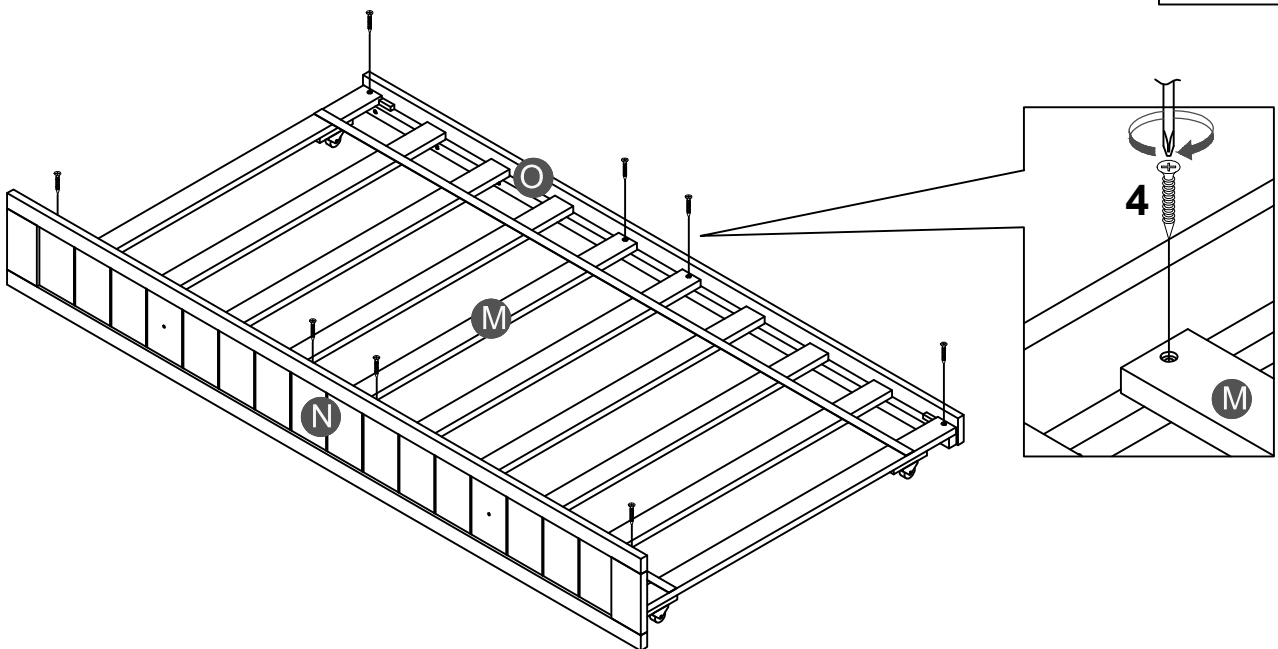

# Hardware List

<b>1</b>  (Ø15)1/4"*100mm Hex-Head bolts (12pcs)	<b>2</b>  (Ø15)1/4"*80mm Hex-Head bolts (14pcs)	<b>3</b>  1/4"*15 (9.5mm) Horizontal-Hole bolts(26pcs)
<b>4</b>  Ø4*30mm Wood screws (24pcs)	<b>5</b>  100*65*20 mm Wheels (4pcs)	<b>6</b>  (1/4")4.5*58mm Allen key (1pc)
<b>7</b>  95*95*18*3mm Metal bracket (2pcs)	<b>8</b>  Ø3.5*15mm Wood screws (16pcs)	<b>9</b>  40*18*18*2mm Metal bracket (2pcs)
<b>10</b>  Ø38*31mm Pine Knob (2pcs)	<b>11</b>  3/16"*15mm Ph zinc(Knob) (2pcs)	

**STEP 4:**

<b>4</b>	
<b>8PCS</b>	

**STEP 5:**

<b>5</b> 	<b>4</b> 
<b>4PCS</b>	<b>8PCS</b>

**STEP 6:**

<b>4</b> 
<b>8PCS</b>

**STEP 7:**

<b>7</b>	<b>8</b>
	
<b>2PCS</b>	<b>8PCS</b>

**STEP 8:**

<b>9</b>	<b>8</b>
	
<b>2PCS</b>	<b>8PCS</b>

**STEP 9:**

<b>10</b>		<b>11</b>	
<b>2PCS</b>		<b>2PCS</b>	

**STEP 10:**

Push Trundle under the bottom of Day Bed.