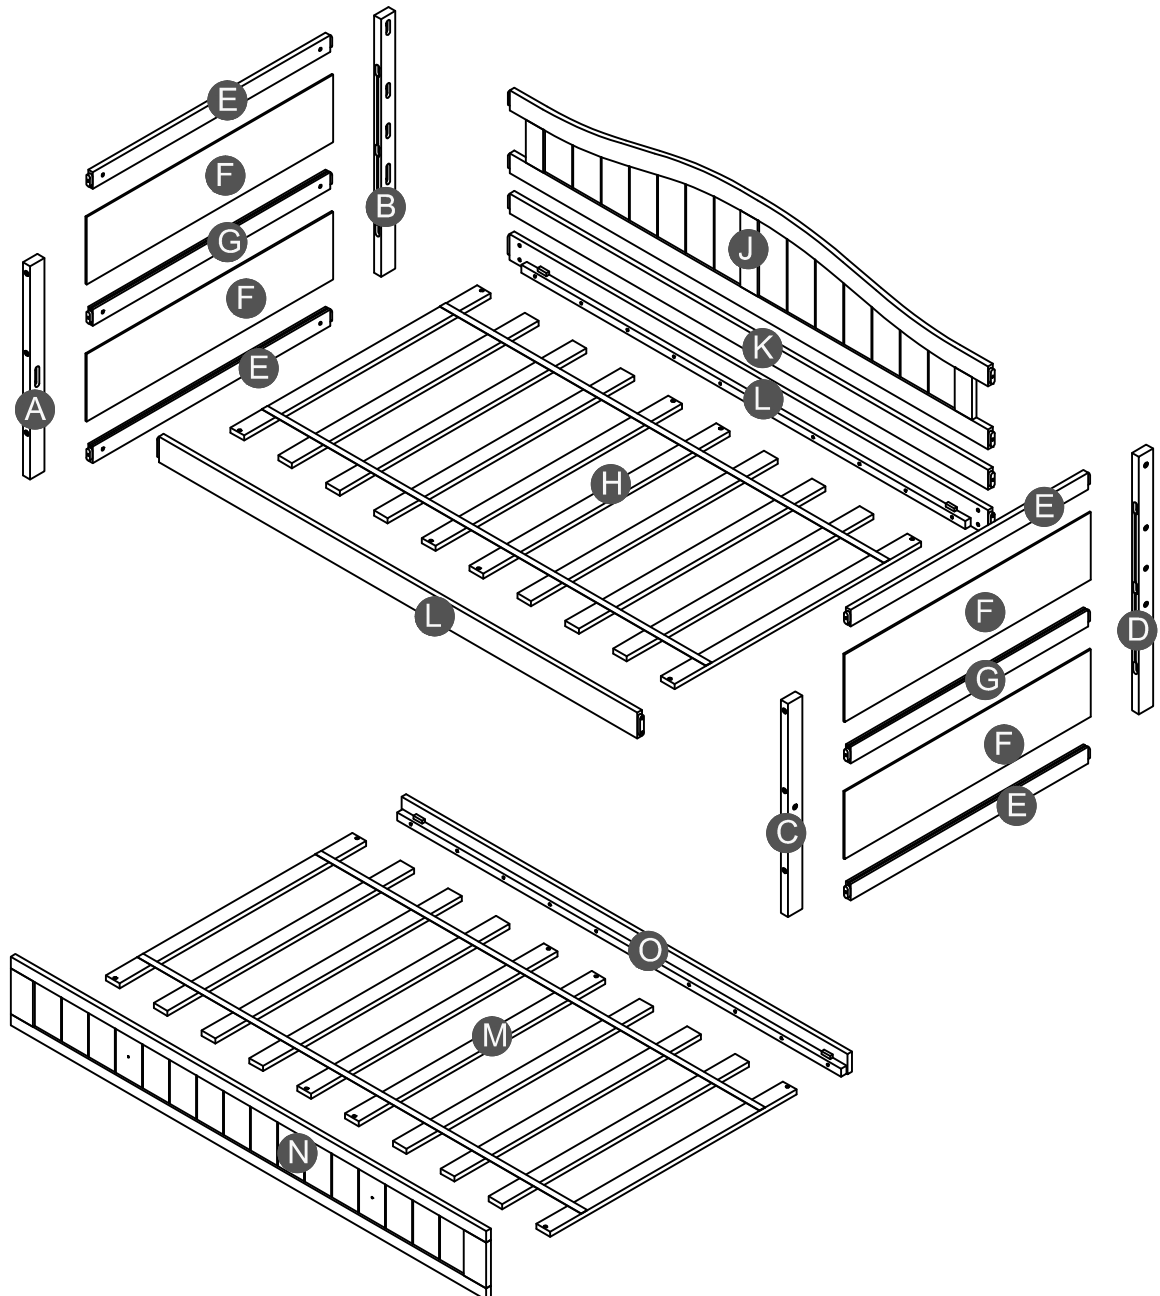

## DAY BED WITH TRUNDLE

WF192861

# Detail View

# Part List

<p><b>A</b></p>  <p>Leg HB (Left)- 1pc</p>	<p><b>B</b></p>  <p>Leg HB (Right)- 1pc</p>	<p><b>C</b></p>  <p>Leg FB (Right)- 1pc</p>
<p><b>D</b></p>  <p>Leg FB (left)- 1pc</p>	<p><b>E</b></p>  <p>Horizontal bars HB&amp;FB- 4pcs</p>	<p><b>F</b></p>  <p>Side panel (HB&amp;FB) - 4pcs</p>
<p><b>G</b></p>  <p>Horizontal center HB&amp;FB- 2pcs</p>	<p><b>H</b></p>  <p>Slat - 1set - (10pcs)</p>	<p><b>J</b></p>  <p>Guard rail (back)- 1pc</p>
<p><b>K</b></p>  <p>Horizontal(back)- 1pc</p>	<p><b>L</b></p>  <p>Side rail (Front &amp; Back)- 2pcs</p>	<p><b>M</b></p>  <p>Trundle Slat - 1set - (10pcs)</p>
<p><b>N</b></p>  <p>Trundle front - 1pc</p>	<p><b>O</b></p>  <p>Trundle back panel - 1pc</p>	

# Hardware List

<b>1</b>  (Ø15)1/4"*100mm Hex-Head bolts (12pcs)	<b>2</b>  (Ø15)1/4"*80mm Hex-Head bolts (14pcs)	<b>3</b>  1/4"*15 (9.5mm) Horizontal-Hole bolts(26pcs)
<b>4</b>  Ø4*30mm Wood screws (24pcs)	<b>5</b>  100*65*20 mm Wheels (4pcs)	<b>6</b>  (1/4")4.5*58mm Allen key (1pc)
<b>7</b>  95*95*18*3mm Metal bracket (2pcs)	<b>8</b>  Ø3.5*15mm Wood screws (16pcs)	<b>9</b>  40*18*18*2mm Metal bracket (2pcs)
<b>10</b>  Ø38*31mm Pine Knob (2pcs)	<b>11</b>  3/16"*15mm Ph zinc(Knob) (2pcs)	