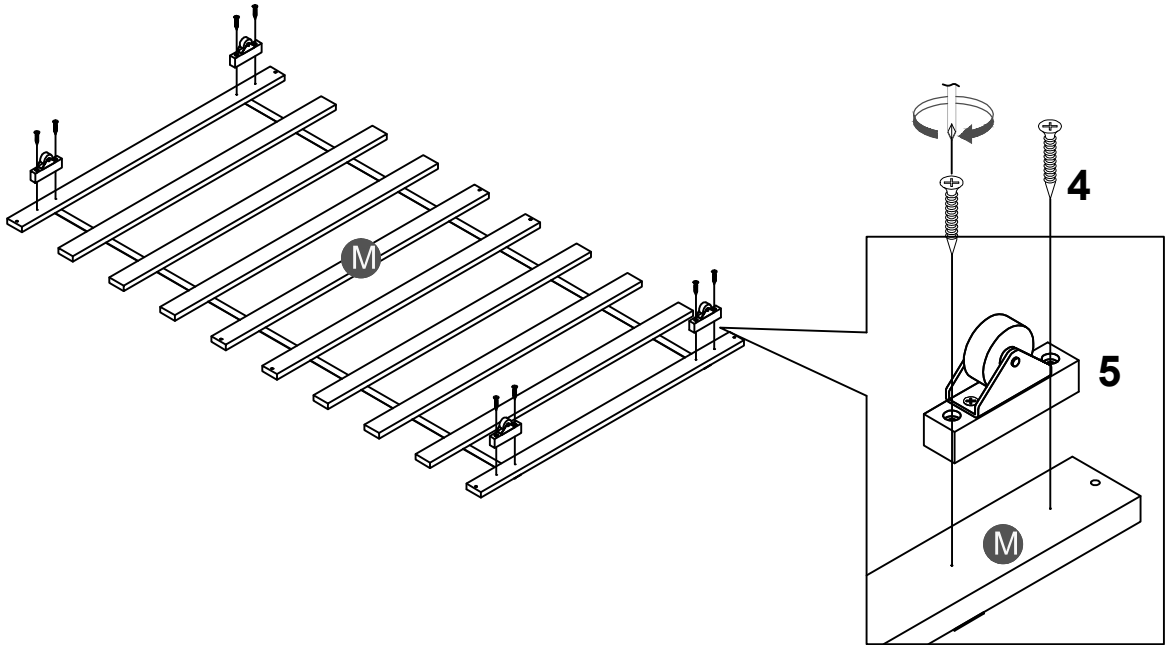

# Part List

<p><b>A</b></p>  <p>Leg HB (Left)- 1pc</p>	<p><b>B</b></p>  <p>Leg HB (Right)- 1pc</p>	<p><b>C</b></p>  <p>Leg FB (Right)- 1pc</p>
<p><b>D</b></p>  <p>Leg FB (left)- 1pc</p>	<p><b>E</b></p>  <p>Horizontal bars HB&amp;FB- 4pcs</p>	<p><b>F</b></p>  <p>Side panel (HB&amp;FB) - 4pcs</p>
<p><b>G</b></p>  <p>Horizontal center HB&amp;FB- 2pcs</p>	<p><b>H</b></p>  <p>Slat - 1set - (10pcs)</p>	<p><b>J</b></p>  <p>Guard rail (back)- 1pc</p>
<p><b>K</b></p>  <p>Horizontal(back)- 1pc</p>	<p><b>L</b></p>  <p>Side rail (Front &amp; Back)- 2pcs</p>	<p><b>M</b></p>  <p>Trundle Slat - 1set - (10pcs)</p>
<p><b>N</b></p>  <p>Trundle front - 1pc</p>	<p><b>O</b></p>  <p>Trundle back panel - 1pc</p>	

# Hardware List

<b>1</b>  (Ø15)1/4"*100mm Hex-Head bolts (12pcs)	<b>2</b>  (Ø15)1/4"*80mm Hex-Head bolts (14pcs)	<b>3</b>  1/4"*15 (9.5mm) Horizontal-Hole bolts(26pcs)
<b>4</b>  Ø4*30mm Wood screws (24pcs)	<b>5</b>  100*65*20 mm Wheels (4pcs)	<b>6</b>  (1/4")4.5*58mm Allen key (1pc)
<b>7</b>  95*95*18*3mm Metal bracket (2pcs)	<b>8</b>  Ø3.5*15mm Wood screws (16pcs)	<b>9</b>  40*18*18*2mm Metal bracket (2pcs)
<b>10</b>  Ø38*31mm Pine Knob (2pcs)	<b>11</b>  3/16"*15mm Ph zinc(Knob) (2pcs)	

## ASSEMBLY TOOLS REQUIRED ( NOT INCLUDED )

DO NOT USE POWER TOOLS TO ASSEMBLE THIS PRODUCT !

**STEP 1:**

1		3	
6PCS		6PCS	

**STEP 2:**

1		3	
6PCS		6PCS	

**STEP 3:**

<b>2</b>		<b>3</b>	
<b>14PCS</b>		<b>14PCS</b>	

**STEP 4:**

<b>4</b>	
<b>8PCS</b>	

**STEP 5:**

<b>5</b> 	<b>4</b> 
<b>4PCS</b>	<b>8PCS</b>

**STEP 6:**

<b>4</b> 
<b>8PCS</b>

**STEP 7:**

<b>7</b>	<b>8</b>
	
<b>2PCS</b>	<b>8PCS</b>