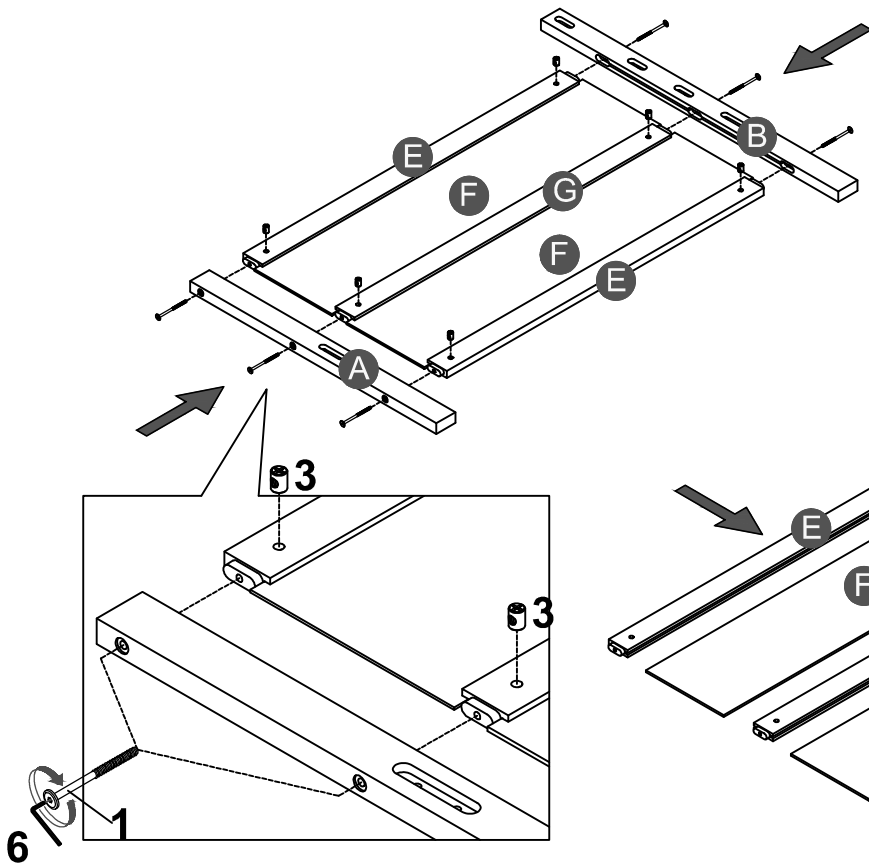

STEP 1:

1		3	
6PCS		6PCS	

STEP 2:

1		3	
6PCS		6PCS