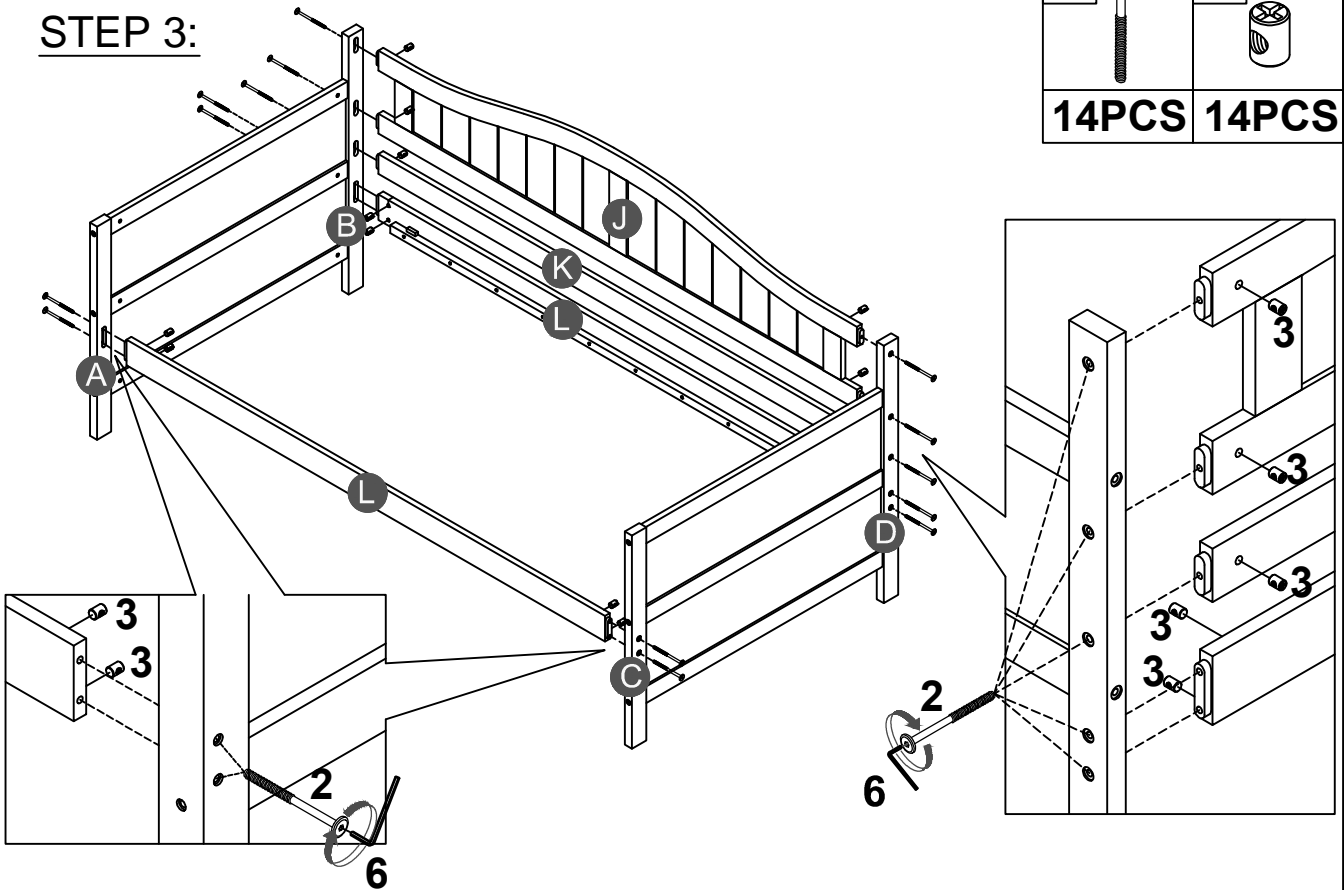

# Part List

<p><b>A</b></p>  <p>Leg HB (Left)- 1pc</p>	<p><b>B</b></p>  <p>Leg HB (Right)- 1pc</p>	<p><b>C</b></p>  <p>Leg FB (Right)- 1pc</p>
<p><b>D</b></p>  <p>Leg FB (left)- 1pc</p>	<p><b>E</b></p>  <p>Horizontal bars HB&amp;FB- 4pcs</p>	<p><b>F</b></p>  <p>Side panel (HB&amp;FB) - 4pcs</p>
<p><b>G</b></p>  <p>Horizontal center HB&amp;FB- 2pcs</p>	<p><b>H</b></p>  <p>Slat - 1set - (10pcs)</p>	<p><b>J</b></p>  <p>Guard rail (back)- 1pc</p>
<p><b>K</b></p>  <p>Horizontal(back)- 1pc</p>	<p><b>L</b></p>  <p>Side rail (Front &amp; Back)- 2pcs</p>	<p><b>M</b></p>  <p>Trundle Slat - 1set - (10pcs)</p>
<p><b>N</b></p>  <p>Trundle front - 1pc</p>	<p><b>O</b></p>  <p>Trundle back panel - 1pc</p>	

# Hardware List

<b>1</b>  (Ø15)1/4"*100mm Hex-Head bolts (12pcs)	<b>2</b>  (Ø15)1/4"*80mm Hex-Head bolts (14pcs)	<b>3</b>  1/4"*15 (9.5mm) Horizontal-Hole bolts(26pcs)
<b>4</b>  Ø4*30mm Wood screws (24pcs)	<b>5</b>  100*65*20 mm Wheels (4pcs)	<b>6</b>  (1/4")4.5*58mm Allen key (1pc)
<b>7</b>  95*95*18*3mm Metal bracket (2pcs)	<b>8</b>  Ø3.5*15mm Wood screws (16pcs)	<b>9</b>  40*18*18*2mm Metal bracket (2pcs)
<b>10</b>  Ø38*31mm Pine Knob (2pcs)	<b>11</b>  3/16"*15mm Ph zinc(Knob) (2pcs)	

## ASSEMBLY TOOLS REQUIRED ( NOT INCLUDED )

DO NOT USE POWER TOOLS TO ASSEMBLE THIS PRODUCT !

**STEP 1:**

1		3	
6PCS		6PCS	

**STEP 2:**

1		3	
6PCS		6PCS	

**STEP 3:**

<b>2</b>		<b>3</b>	
<b>14PCS</b>		<b>14PCS</b>	

**STEP 4:**

<b>4</b>	
<b>8PCS</b>	

**STEP 5:**

<b>5</b> 	<b>4</b> 
<b>4PCS</b>	<b>8PCS</b>

**STEP 6:**

<b>4</b> 
<b>8PCS</b>

**STEP 7:**

<b>7</b>	<b>8</b>
	
<b>2PCS</b>	<b>8PCS</b>