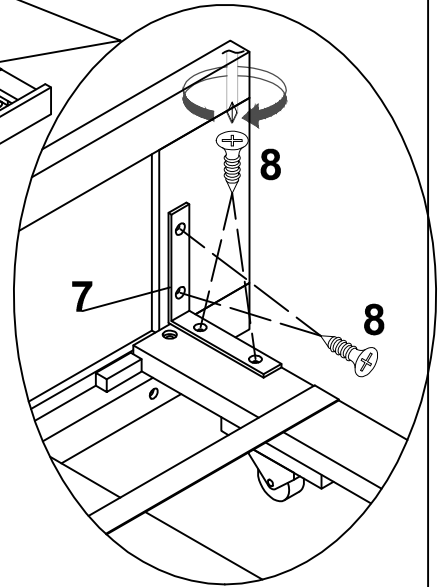

# Part List

<p><b>A</b></p>  <p>Leg HB (Left)- 1pc</p>	<p><b>B</b></p>  <p>Leg HB (Right)- 1pc</p>	<p><b>C</b></p>  <p>Leg FB (Right)- 1pc</p>
<p><b>D</b></p>  <p>Leg FB (left)- 1pc</p>	<p><b>E</b></p>  <p>Horizontal bars HB&amp;FB- 4pcs</p>	<p><b>F</b></p>  <p>Side panel (HB&amp;FB) - 4pcs</p>
<p><b>G</b></p>  <p>Horizontal center HB&amp;FB- 2pcs</p>	<p><b>H</b></p>  <p>Slat - 1set - (10pcs)</p>	<p><b>J</b></p>  <p>Guard rail (back)- 1pc</p>
<p><b>K</b></p>  <p>Horizontal(back)- 1pc</p>	<p><b>L</b></p>  <p>Side rail (Front &amp; Back)- 2pcs</p>	<p><b>M</b></p>  <p>Trundle Slat - 1set - (10pcs)</p>
<p><b>N</b></p>  <p>Trundle front - 1pc</p>	<p><b>O</b></p>  <p>Trundle back panel - 1pc</p>	

# Hardware List

<b>1</b>  (Ø15)1/4"*100mm Hex-Head bolts (12pcs)	<b>2</b>  (Ø15)1/4"*80mm Hex-Head bolts (14pcs)	<b>3</b>  1/4"*15 (9.5mm) Horizontal-Hole bolts(26pcs)
<b>4</b>  Ø4*30mm Wood screws (24pcs)	<b>5</b>  100*65*20 mm Wheels (4pcs)	<b>6</b>  (1/4")4.5*58mm Allen key (1pc)
<b>7</b>  95*95*18*3mm Metal bracket (2pcs)	<b>8</b>  Ø3.5*15mm Wood screws (16pcs)	<b>9</b>  40*18*18*2mm Metal bracket (2pcs)
<b>10</b>  Ø38*31mm Pine Knob (2pcs)	<b>11</b>  3/16"*15mm Ph zinc(Knob) (2pcs)	

## ASSEMBLY TOOLS REQUIRED ( NOT INCLUDED )

DO NOT USE POWER TOOLS TO ASSEMBLE THIS PRODUCT !

**STEP 1:**

1		3	
6PCS		6PCS	

**STEP 2:**

1		3	
6PCS		6PCS	

**STEP 3:**

<b>2</b>		<b>3</b>	
<b>14PCS</b>		<b>14PCS</b>	

**STEP 4:**

<b>4</b>	
<b>8PCS</b>	

**STEP 5:**

<b>5</b> 	<b>4</b> 
<b>4PCS</b>	<b>8PCS</b>

**STEP 6:**

<b>4</b> 
<b>8PCS</b>

**STEP 7:**

<b>7</b>	<b>8</b>
	
<b>2PCS</b>	<b>8PCS</b>