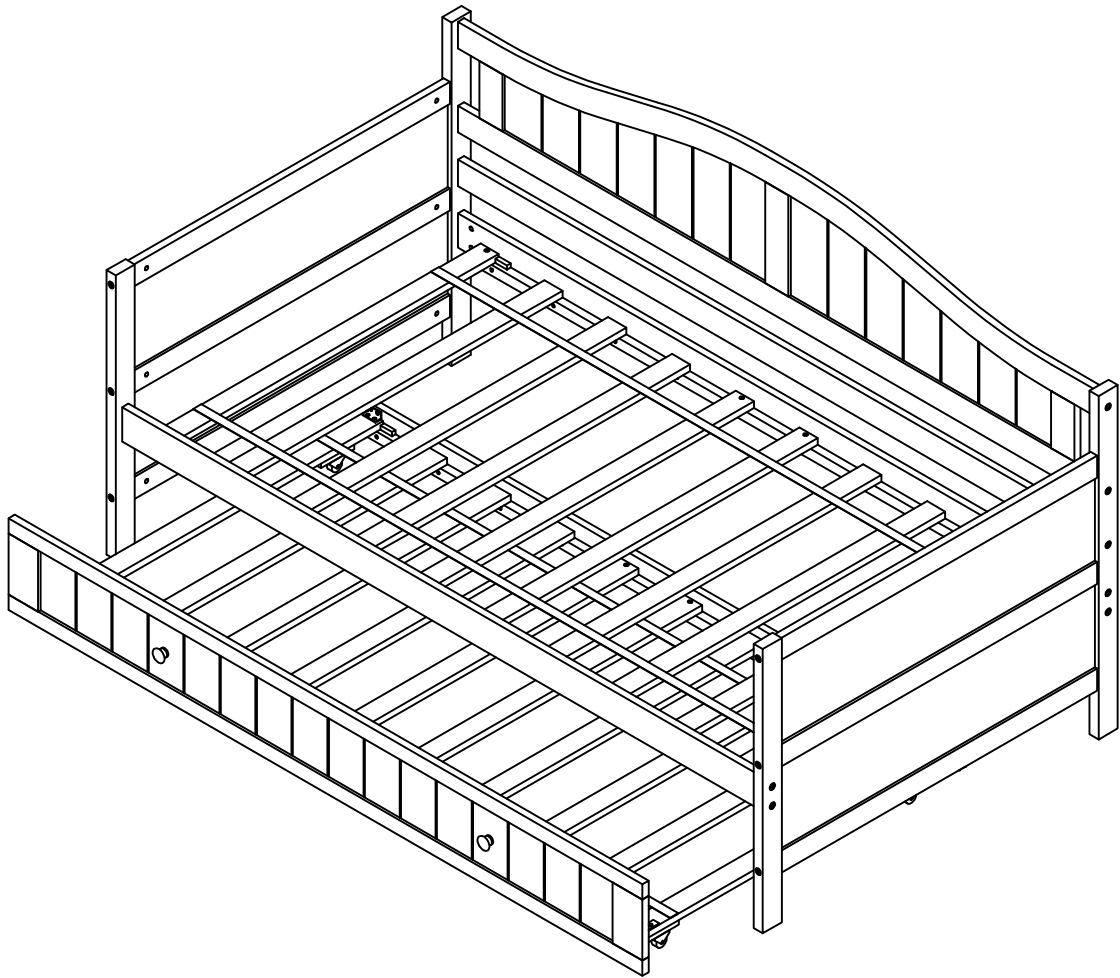

# ASSEMBLY INSTRUCTIONS

## DAY BED WITH TRUNDLE

WF192861