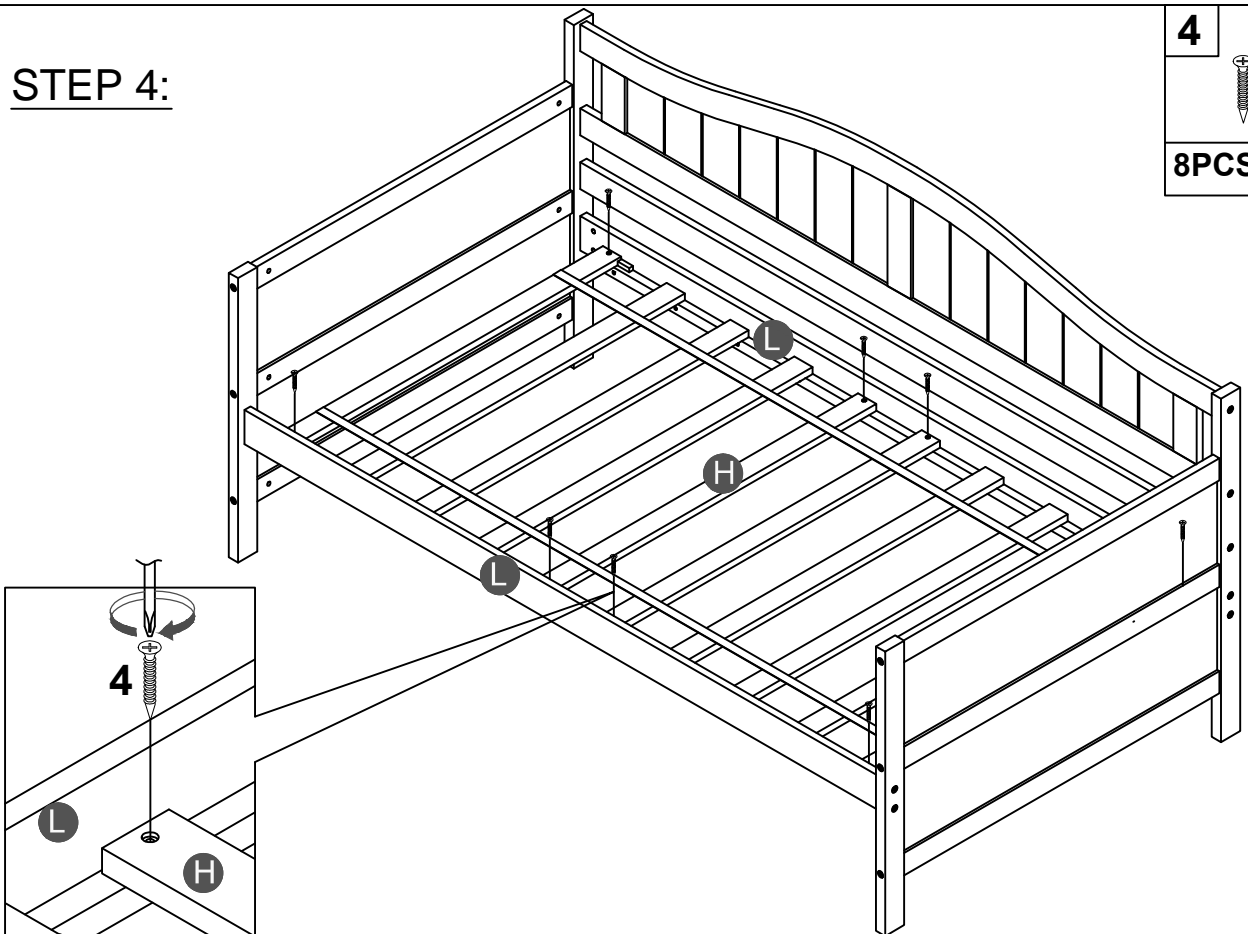

# Part List

<p><b>A</b></p>  <p>Leg HB (Left)- 1pc</p>	<p><b>B</b></p>  <p>Leg HB (Right)- 1pc</p>	<p><b>C</b></p>  <p>Leg FB (Right)- 1pc</p>
<p><b>D</b></p>  <p>Leg FB (left)- 1pc</p>	<p><b>E</b></p>  <p>Horizontal bars HB&amp;FB- 4pcs</p>	<p><b>F</b></p>  <p>Side panel (HB&amp;FB) - 4pcs</p>
<p><b>G</b></p>  <p>Horizontal center HB&amp;FB- 2pcs</p>	<p><b>H</b></p>  <p>Slat - 1set - (10pcs)</p>	<p><b>J</b></p>  <p>Guard rail (back)- 1pc</p>
<p><b>K</b></p>  <p>Horizontal(back)- 1pc</p>	<p><b>L</b></p>  <p>Side rail (Front &amp; Back)- 2pcs</p>	<p><b>M</b></p>  <p>Trundle Slat - 1set - (10pcs)</p>
<p><b>N</b></p>  <p>Trundle front - 1pc</p>	<p><b>O</b></p>  <p>Trundle back panel - 1pc</p>	

# Hardware List

<b>1</b>  (Ø15)1/4"*100mm Hex-Head bolts (12pcs)	<b>2</b>  (Ø15)1/4"*80mm Hex-Head bolts (14pcs)	<b>3</b>  1/4"*15 (9.5mm) Horizontal-Hole bolts(26pcs)
<b>4</b>  Ø4*30mm Wood screws (24pcs)	<b>5</b>  100*65*20 mm Wheels (4pcs)	<b>6</b>  (1/4")4.5*58mm Allen key (1pc)
<b>7</b>  95*95*18*3mm Metal bracket (2pcs)	<b>8</b>  Ø3.5*15mm Wood screws (16pcs)	<b>9</b>  40*18*18*2mm Metal bracket (2pcs)
<b>10</b>  Ø38*31mm Pine Knob (2pcs)	<b>11</b>  3/16"*15mm Ph zinc(Knob) (2pcs)	

## ASSEMBLY TOOLS REQUIRED ( NOT INCLUDED )

DO NOT USE POWER TOOLS TO ASSEMBLE THIS PRODUCT !

**STEP 1:**

1		3	
6PCS		6PCS	

**STEP 2:**

1		3	
6PCS		6PCS	

**STEP 3:**

<b>2</b>		<b>3</b>	
<b>14PCS</b>		<b>14PCS</b>	

**STEP 4:**

<b>4</b>	
<b>8PCS</b>	

**STEP 5:**

<b>5</b> 	<b>4</b> 
<b>4PCS</b>	<b>8PCS</b>

**STEP 6:**

<b>4</b> 
<b>8PCS</b>

**STEP 7:**

<b>7</b>	<b>8</b>
	
<b>2PCS</b>	<b>8PCS</b>