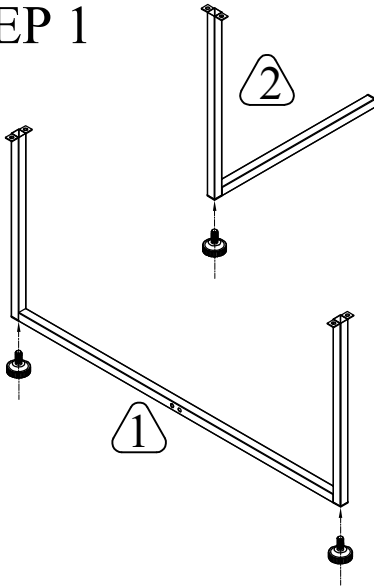

Coffee Table

ASSEMBLY INSTRUCTIONS

STEP 1