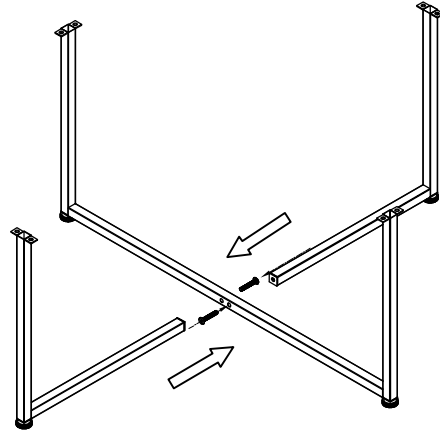

Coffee Table

ASSEMBLY INSTRUCTIONS

STEP 1

STEP 2

STEP 3

STEP 4