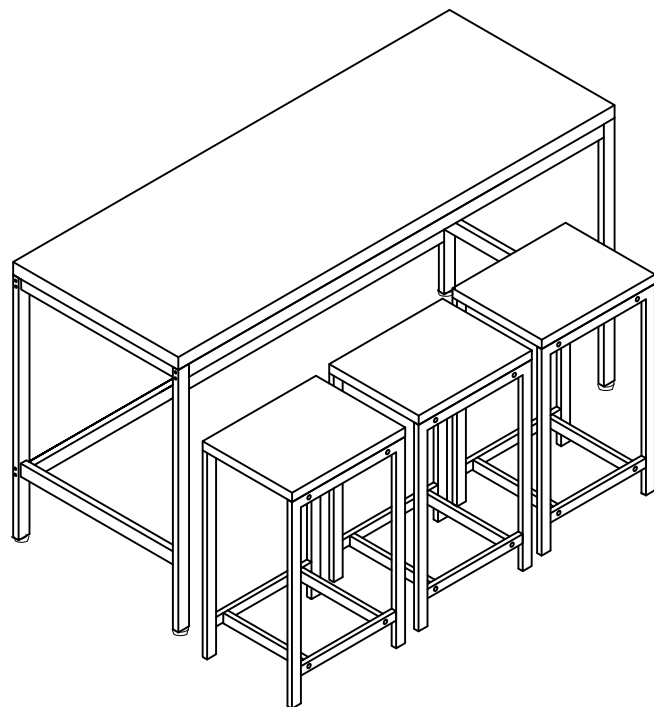

ASSEMBLY INSTRUCTIONS

SKU: WF198129

Part List

			
① x 1pc	② x 2pcs	③ x 2pcs	④ x 1pc
			
⑤ x 3pcs	⑥ x 6pcs	⑦ x 6pcs	⑧ x 6 pcs

Hardware List

					
M6x60mm	M6x50mm	M6x40mm	M6x35mm		
Ⓐ x 12pcs	Ⓑ x 6pcs	Ⓒ x 12pcs	Ⓓ x 24pcs	Ⓔ x 4pcs	Ⓕ x 1pc