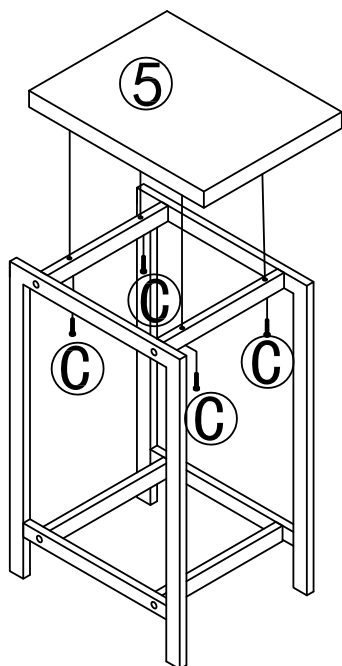

ASSEMBLY INSTRUCTIONS

SKU: WF198129

Part List

			
① x 1pc	② x 2pcs	③ x 2pcs	④ x 1pc
			
⑤ x 3pcs	⑥ x 6pcs	⑦ x 6pcs	⑧ x 6 pcs

Hardware List

					
M6x60mm	M6x50mm	M6x40mm	M6x35mm		
Ⓐ x 12pcs	Ⓑ x 6pcs	Ⓒ x 12pcs	Ⓓ x 24pcs	Ⓔ x 4pcs	Ⓕ x 1pc

PLEASE BE CAREFUL DO NOT DAMAGE THE HOLE POSITION WHEN YOU USE POWER TOOLS!

Step1

Step2

Step3

X3

Step4

X3

Step5