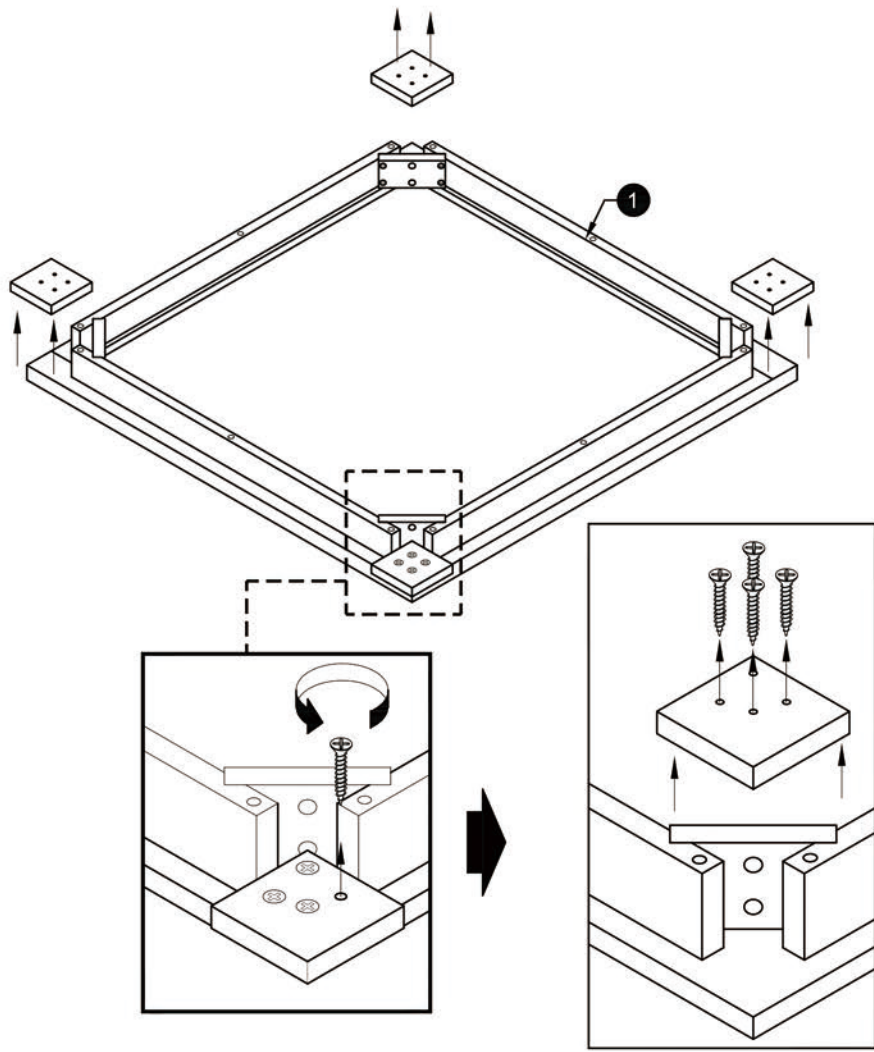

ASSEMBLY INSTRUCTIONS

DINING TABLE

WF302682

IMPORTANT NOTE:

- PLACE ALL PARTS ON A CLEAN AND SMOOTH SURFACE SUCH AS A RUG OR CARPET TO AVOID THE PARTS FROM BEING SCRATCHED.
- BEFORE YOU BEGIN, KINDLY FOLLOW THE ASSEMBLY INSTRUCTIONS STEP BY STEP.
- DO NOT TIGHTEN ALL SCREWS AND BOLTS UNTIL THE TABLE IS FULLY SET-UP.

CARTON CONTENT:

WF302682 :

1 x 1

2 x 4

TABLE PART LISTS

NO.	DESCRIPTION	SKETCH	QTY
1	TABLE TOP		1 PC
2	TABLE LEG		4 PCS

TABLE HARDWARE LISTS

NO.	DESCRIPTION	SKETCH	QTY
A	HEX COMB 5/16 x 2 1/2"		8 PCS
B	SPRING WASHER 5/16"		8 PCS
C	FLAT WASHER 5/16"		8 PCS
D	SPANNER 12.8		1 PC

STEP 1

STEP 2

ASSEMBLY
COMPLETE !

ASSEMBLY INSTRUCTIONS

DINING CHAIR

WF302683

IMPORTANT NOTE:

- PLACE ALL PARTS ON A CLEAN AND SMOOTH SURFACE SUCH AS A RUG OR CARPET TO AVOID THE PARTS FROM BEING SCRATCHED.
- BEFORE YOU BEGIN, KINDLY FOLLOW THE ASSEMBLY INSTRUCTIONS STEP BY STEP.
- DO NOT TIGHTEN ALL SCREWS AND BOLTS UNTIL THE CHAIR IS FULLY SET-UP.

NO.	DESCRIPTION	SKETCH	QTY
A	JCBC BOLT M6 x 35mm		8 PCS
B	JCBC BOLT M6 x 60mm		16 PCS
C	JCBC BOLT M6 x 80mm		16 PCS
D	SPRING WASHER 1/4"		40 PCS
E	FLAT WASHER 1/4"		40 PCS
F	ALLEN KEY M4		1 PC
G	C/B SCREW M4 x 45mm		24 PCS