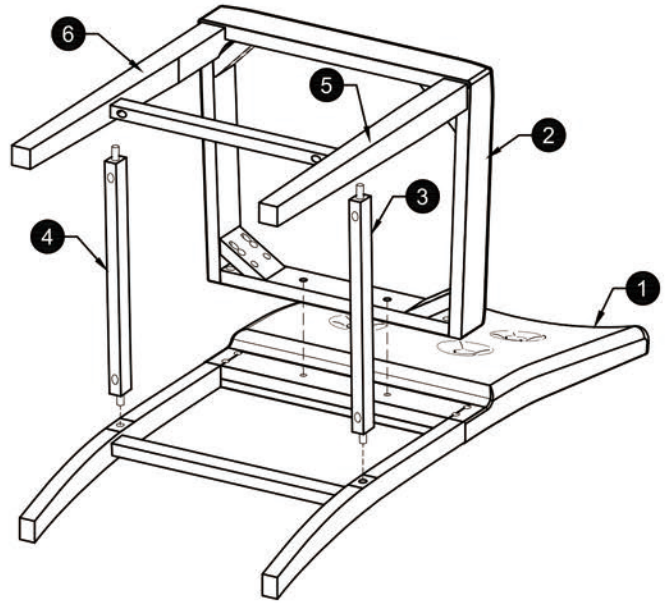

STEP 3

STEP 2

STEP 3

STEP 4

STEP 5

x6

ASSEMBLY COMPLETE !