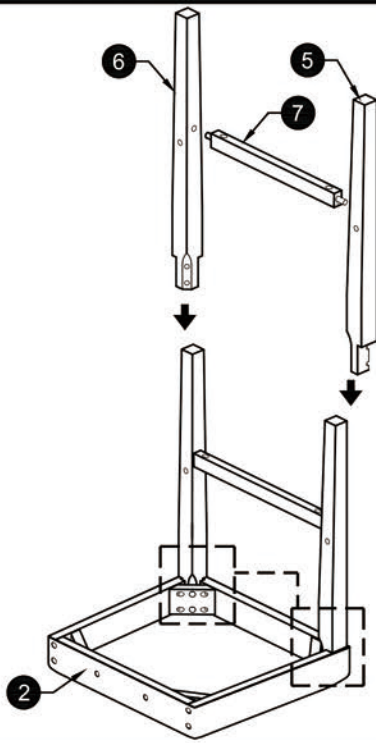

STEP 3

STEP 2

STEP 3

STEP 4

STEP 5

x6

ASSEMBLY COMPLETE !