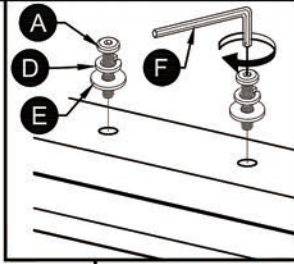

7 x 4

CHAIR PART LISTS

NO.	DESCRIPTION	SKETCH	QTY
1	BACK LEG		4 PCS
2	BOX SEAT		4 PCS
3	STRETCHER-R		4 PCS
4	STRETCHER-L		4 PCS
5	FRONT LEG-R		4 PCS
6	FRONT LEG-L		4 PCS
7	STRETCHER-F		4 PCS

CHAIR HARDWARE LISTS

NO.	DESCRIPTION	SKETCH	QTY
A	JCBC BOLT M6 x 35mm		8 PCS
B	JCBC BOLT M6 x 60mm		16 PCS
C	JCBC BOLT M6 x 80mm		16 PCS
D	SPRING WASHER 1/4"		40 PCS
E	FLAT WASHER 1/4"		40 PCS
F	ALLEN KEY M4		1 PC
G	C/B SCREW M4 x 45mm		24 PCS

STEP 3

STEP 2

STEP 3

STEP 4

STEP 5

x6

ASSEMBLY COMPLETE !