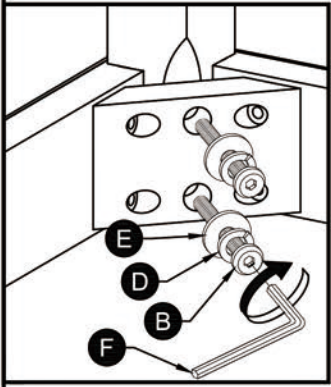

STEP 3

STEP 2

STEP 3

STEP 4

STEP 5

x6

ASSEMBLY COMPLETE !