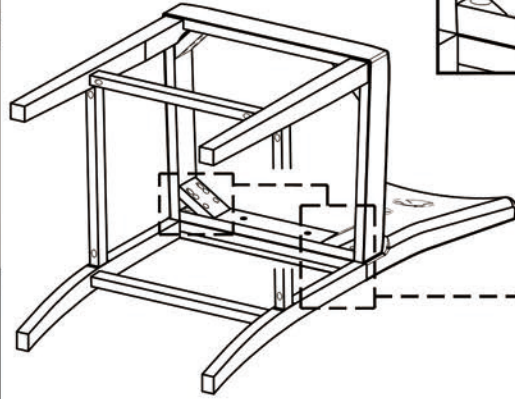

7 x 4

CHAIR PART LISTS

NO.	DESCRIPTION	SKETCH	QTY
1	BACK LEG		4 PCS
2	BOX SEAT		4 PCS
3	STRETCHER-R		4 PCS
4	STRETCHER-L		4 PCS
5	FRONT LEG-R		4 PCS
6	FRONT LEG-L		4 PCS
7	STRETCHER-F		4 PCS

CHAIR HARDWARE LISTS

NO.	DESCRIPTION	SKETCH	QTY
A	JCBC BOLT M6 x 35mm		8 PCS
B	JCBC BOLT M6 x 60mm		16 PCS
C	JCBC BOLT M6 x 80mm		16 PCS
D	SPRING WASHER 1/4"		40 PCS
E	FLAT WASHER 1/4"		40 PCS
F	ALLEN KEY M4		1 PC
G	C/B SCREW M4 x 45mm		24 PCS

STEP 3

STEP 2

STEP 3

STEP 4

STEP 5

x6

ASSEMBLY COMPLETE !