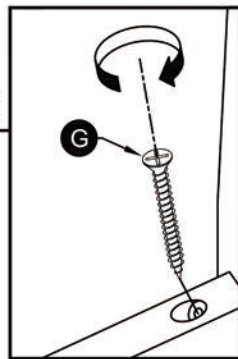

NO.	DESCRIPTION	SKETCH	QTY
A	JCBC BOLT M6 x 35mm		8 PCS
B	JCBC BOLT M6 x 60mm		16 PCS
C	JCBC BOLT M6 x 80mm		16 PCS
D	SPRING WASHER 1/4"		40 PCS
E	FLAT WASHER 1/4"		40 PCS
F	ALLEN KEY M4		1 PC
G	C/B SCREW M4 x 45mm		24 PCS

STEP 3

STEP 2

STEP 3

STEP 4

STEP 5

x6

ASSEMBLY COMPLETE !