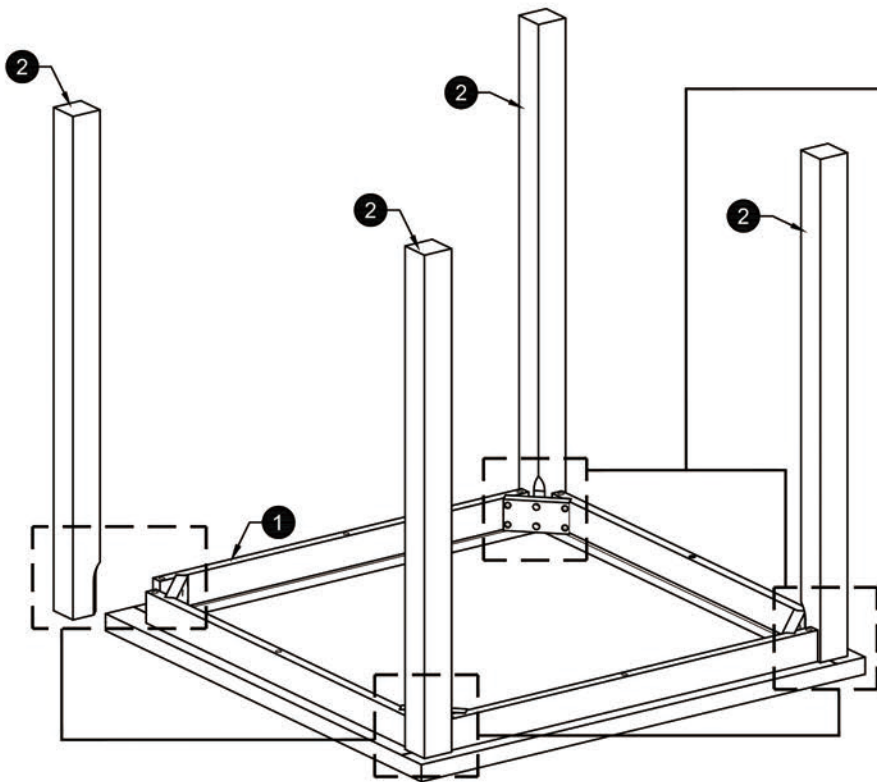

ASSEMBLY INSTRUCTIONS

DINING TABLE

WF302682

IMPORTANT NOTE:

- PLACE ALL PARTS ON A CLEAN AND SMOOTH SURFACE SUCH AS A RUG OR CARPET TO AVOID THE PARTS FROM BEING SCRATCHED.
- BEFORE YOU BEGIN, KINDLY FOLLOW THE ASSEMBLY INSTRUCTIONS STEP BY STEP.
- DO NOT TIGHTEN ALL SCREWS AND BOLTS UNTIL THE TABLE IS FULLY SET-UP.

CARTON CONTENT:

WF302682 :

1 x 1

2 x 4

TABLE PART LISTS

NO.	DESCRIPTION	SKETCH	QTY
1	TABLE TOP		1 PC
2	TABLE LEG		4 PCS

TABLE HARDWARE LISTS

NO.	DESCRIPTION	SKETCH	QTY
A	HEX COMB 5/16 x 2 1/2"		8 PCS
B	SPRING WASHER 5/16"		8 PCS
C	FLAT WASHER 5/16"		8 PCS
D	SPANNER 12.8		1 PC

STEP 1

STEP 2

ASSEMBLY
COMPLETE !

ASSEMBLY INSTRUCTIONS

DINING CHAIR

WF302683

IMPORTANT NOTE:

- PLACE ALL PARTS ON A CLEAN AND SMOOTH SURFACE SUCH AS A RUG OR CARPET TO AVOID THE PARTS FROM BEING SCRATCHED.
- BEFORE YOU BEGIN, KINDLY FOLLOW THE ASSEMBLY INSTRUCTIONS STEP BY STEP.
- DO NOT TIGHTEN ALL SCREWS AND BOLTS UNTIL THE CHAIR IS FULLY SET-UP.

CARTON CONTENT:

WF302683 :

1 x 4

2 x 4

3 x 4

4 x 4

5 x 4

6 x 4