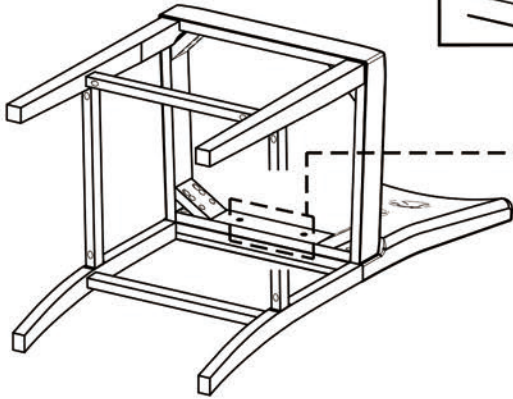

7 x 4

CHAIR PART LISTS

NO.	DESCRIPTION	SKETCH	QTY
1	BACK LEG		4 PCS
2	BOX SEAT		4 PCS
3	STRETCHER-R		4 PCS
4	STRETCHER-L		4 PCS
5	FRONT LEG-R		4 PCS
6	FRONT LEG-L		4 PCS
7	STRETCHER-F		4 PCS

CHAIR HARDWARE LISTS

NO.	DESCRIPTION	SKETCH	QTY
A	JCBC BOLT M6 x 35mm		8 PCS
B	JCBC BOLT M6 x 60mm		16 PCS
C	JCBC BOLT M6 x 80mm		16 PCS
D	SPRING WASHER 1/4"		40 PCS
E	FLAT WASHER 1/4"		40 PCS
F	ALLEN KEY M4		1 PC
G	C/B SCREW M4 x 45mm		24 PCS

STEP 3

STEP 2

STEP 3

STEP 4

STEP 5

x6

ASSEMBLY COMPLETE !