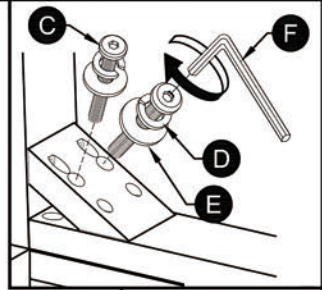

NO.	DESCRIPTION	SKETCH	QTY
A	JCBC BOLT M6 x 35mm		8 PCS
B	JCBC BOLT M6 x 60mm		16 PCS
C	JCBC BOLT M6 x 80mm		16 PCS
D	SPRING WASHER 1/4"		40 PCS
E	FLAT WASHER 1/4"		40 PCS
F	ALLEN KEY M4		1 PC
G	C/B SCREW M4 x 45mm		24 PCS

STEP 3

STEP 2

STEP 3

STEP 4

STEP 5

x6

ASSEMBLY COMPLETE !