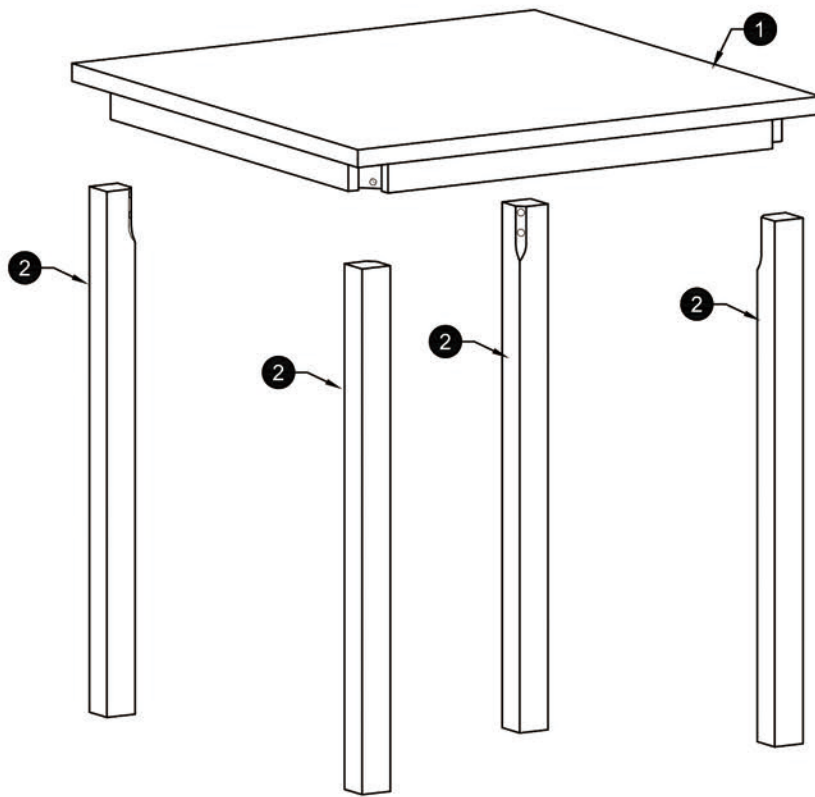

ASSEMBLY INSTRUCTIONS

DINING TABLE

WF302682

IMPORTANT NOTE:

- PLACE ALL PARTS ON A CLEAN AND SMOOTH SURFACE SUCH AS A RUG OR CARPET TO AVOID THE PARTS FROM BEING SCRATCHED.
- BEFORE YOU BEGIN, KINDLY FOLLOW THE ASSEMBLY INSTRUCTIONS STEP BY STEP.
- DO NOT TIGHTEN ALL SCREWS AND BOLTS UNTIL THE TABLE IS FULLY SET-UP.

CARTON CONTENT:

WF302682 :

1 x 1

2 x 4

TABLE PART LISTS

NO.	DESCRIPTION	SKETCH	QTY
1	TABLE TOP		1 PC
2	TABLE LEG		4 PCS

TABLE HARDWARE LISTS

NO.	DESCRIPTION	SKETCH	QTY
A	HEX COMB 5/16 x 2 1/2"		8 PCS
B	SPRING WASHER 5/16"		8 PCS
C	FLAT WASHER 5/16"		8 PCS
D	SPANNER 12.8		1 PC

STEP 1

STEP 2

ASSEMBLY
COMPLETE !

ASSEMBLY INSTRUCTIONS

DINING CHAIR

WF302683

IMPORTANT NOTE:

- PLACE ALL PARTS ON A CLEAN AND SMOOTH SURFACE SUCH AS A RUG OR CARPET TO AVOID THE PARTS FROM BEING SCRATCHED.
- BEFORE YOU BEGIN, KINDLY FOLLOW THE ASSEMBLY INSTRUCTIONS STEP BY STEP.
- DO NOT TIGHTEN ALL SCREWS AND BOLTS UNTIL THE CHAIR IS FULLY SET-UP.