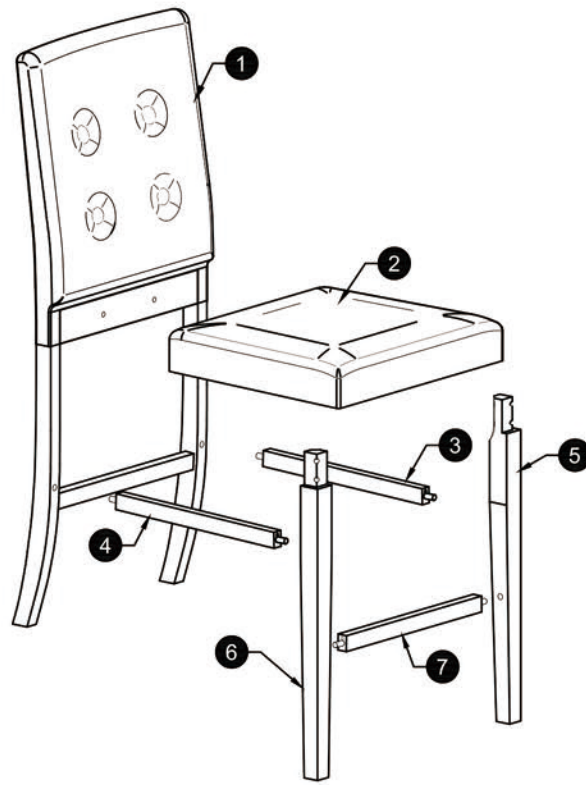

CARTON CONTENT:

WF302682 :

1 x 1

2 x 4

TABLE PART LISTS

NO.	DESCRIPTION	SKETCH	QTY
1	TABLE TOP		1 PC
2	TABLE LEG		4 PCS

TABLE HARDWARE LISTS

NO.	DESCRIPTION	SKETCH	QTY
A	HEX COMB 5/16 x 2 1/2"		8 PCS
B	SPRING WASHER 5/16"		8 PCS
C	FLAT WASHER 5/16"		8 PCS
D	SPANNER 12.8		1 PC

STEP 1

STEP 2

ASSEMBLY
COMPLETE !

ASSEMBLY INSTRUCTIONS

DINING CHAIR

WF302683

IMPORTANT NOTE:

- PLACE ALL PARTS ON A CLEAN AND SMOOTH SURFACE SUCH AS A RUG OR CARPET TO AVOID THE PARTS FROM BEING SCRATCHED.
- BEFORE YOU BEGIN, KINDLY FOLLOW THE ASSEMBLY INSTRUCTIONS STEP BY STEP.
- DO NOT TIGHTEN ALL SCREWS AND BOLTS UNTIL THE CHAIR IS FULLY SET-UP.