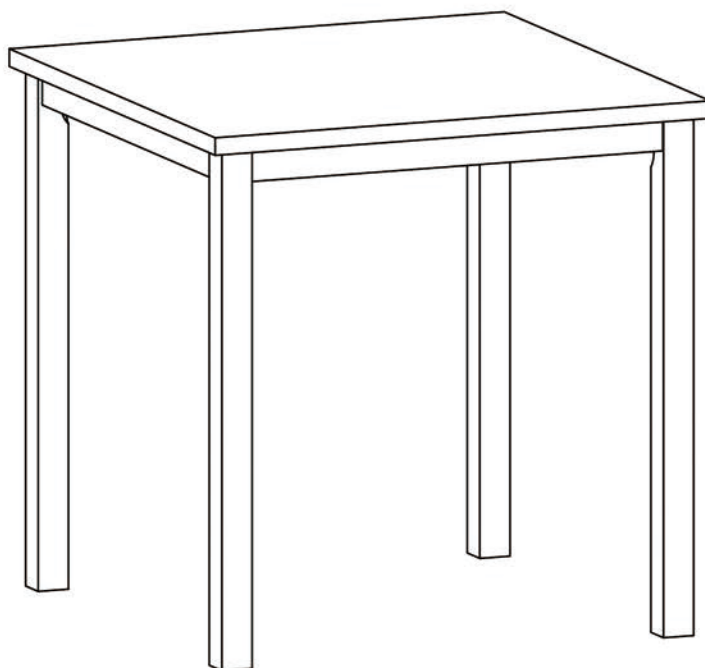

ASSEMBLY INSTRUCTIONS

DINING TABLE

WF302682

IMPORTANT NOTE:

- PLACE ALL PARTS ON A CLEAN AND SMOOTH SURFACE SUCH AS A RUG OR CARPET TO AVOID THE PARTS FROM BEING SCRATCHED.
- BEFORE YOU BEGIN, KINDLY FOLLOW THE ASSEMBLY INSTRUCTIONS STEP BY STEP.
- DO NOT TIGHTEN ALL SCREWS AND BOLTS UNTIL THE TABLE IS FULLY SET-UP.

CARTON CONTENT:

WF302682 :

1 x 1

2 x 4

TABLE PART LISTS

NO.	DESCRIPTION	SKETCH	QTY
1	TABLE TOP		1 PC
2	TABLE LEG		4 PCS

TABLE HARDWARE LISTS

NO.	DESCRIPTION	SKETCH	QTY
A	HEX COMB 5/16 x 2 1/2"		8 PCS
B	SPRING WASHER 5/16"		8 PCS
C	FLAT WASHER 5/16"		8 PCS
D	SPANNER 12.8		1 PC