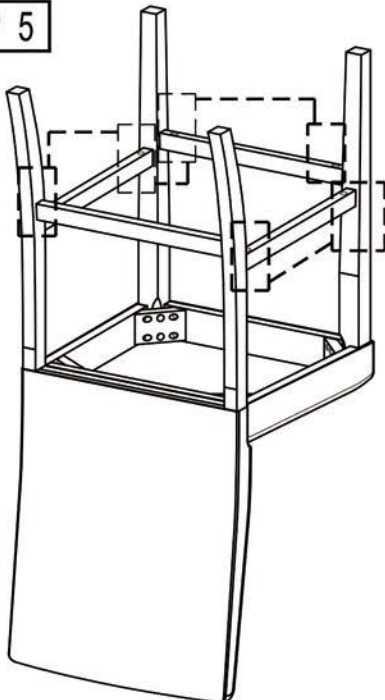

CARTON CONTENT:

WF302682 :

1 x 1

2 x 4

TABLE PART LISTS

NO.	DESCRIPTION	SKETCH	QTY
1	TABLE TOP		1 PC
2	TABLE LEG		4 PCS

TABLE HARDWARE LISTS

NO.	DESCRIPTION	SKETCH	QTY
A	HEX COMB 5/16 x 2 1/2"		8 PCS
B	SPRING WASHER 5/16"		8 PCS
C	FLAT WASHER 5/16"		8 PCS
D	SPANNER 12.8		1 PC

7 x 4

CHAIR PART LISTS

NO.	DESCRIPTION	SKETCH	QTY
1	BACK LEG		4 PCS
2	BOX SEAT		4 PCS
3	STRETCHER-R		4 PCS
4	STRETCHER-L		4 PCS
5	FRONT LEG-R		4 PCS
6	FRONT LEG-L		4 PCS
7	STRETCHER-F		4 PCS

CHAIR HARDWARE LISTS

NO.	DESCRIPTION	SKETCH	QTY
A	JCBC BOLT M6 x 35mm		8 PCS
B	JCBC BOLT M6 x 60mm		16 PCS
C	JCBC BOLT M6 x 80mm		16 PCS
D	SPRING WASHER 1/4"		40 PCS
E	FLAT WASHER 1/4"		40 PCS
F	ALLEN KEY M4		1 PC
G	C/B SCREW M4 x 45mm		24 PCS

STEP 3

STEP 2

STEP 3

STEP 4

STEP 5

x6

ASSEMBLY COMPLETE !