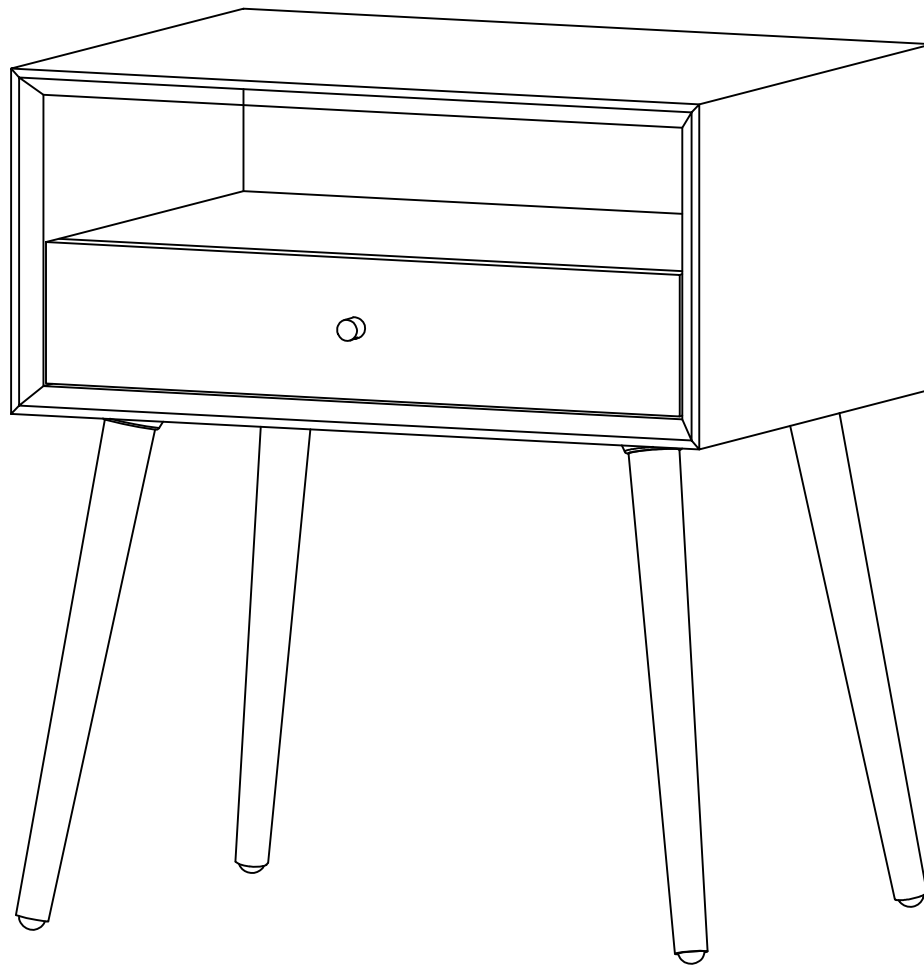

ASSEMBLY INSTRUCTIONS

ITEM NO. FB6015HS

ASSEMBLY TIPS:

1. Remove hardware from box and sort by size.
2. Please check to see that all hardware and parts are present prior to start of assembly.
3. Please follow attached instructions in the same sequence as numbered to assure fast & easy assembly.

Exploded View

PARTS LIST

NO.	DIAGRAM	PART NAME	Q'Ty
1		Nightstand	1PC
2		Leg	4PCS

STEP 1