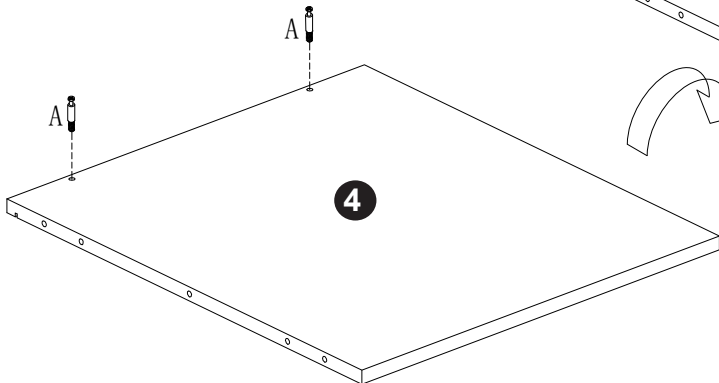

PET ENCLOSURE

DL-C23001-WN/W42090252
DL-C23001-BK/W42090255
DL-C23001-WH/W42090258

Attention please:

Improper use of screws may cause the product surface damage!
Please be careful when installing.

A ×17  6×35	B ×17 	C ×12  6×30	D ×3  3×12	E ×8  3×14	F ×20  4×12
G ×2  4×35	H ×4 	I ×4  6×12	J ×3 	K ×3  4×16	L ×3 
M ×6 	N ×4 	O ×1 	P ×1 	Q ×9  7×50	R ×2 
S ×1 					

1

2

B	×4
	

3

B	×2
	

C	×2
	
6×30	

4

5