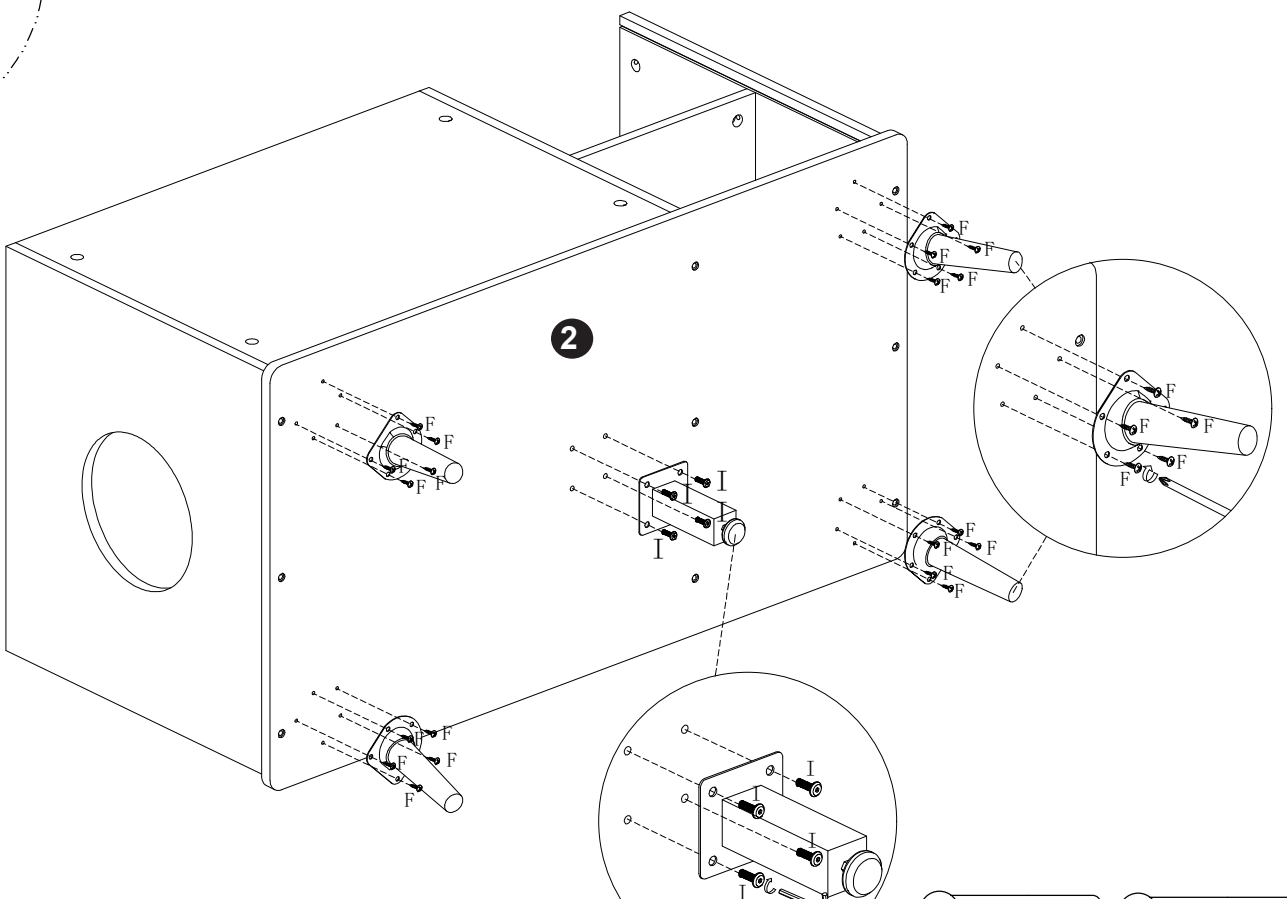

G × 2	N × 4	O × 1	P × 1
4×35			

7