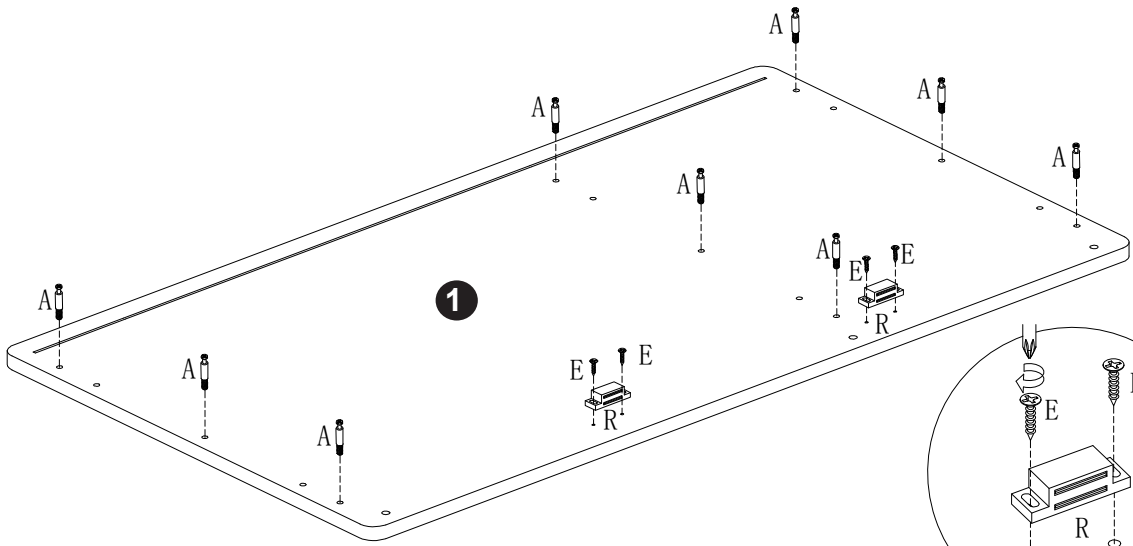

PET ENCLOSURE

DL-C23001-WN/W42090252
DL-C23001-BK/W42090255
DL-C23001-WH/W42090258

Attention please:

Improper use of screws may cause the product surface damage!
Please be careful when installing.

A ×17  6×35	B ×17 	C ×12  6×30	D ×3  3×12	E ×8  3×14	F ×20  4×12
G ×2  4×35	H ×4 	I ×4  6×12	J ×3 	K ×3  4×16	L ×3 
M ×6 	N ×4 	O ×1 	P ×1 	Q ×9  7×50	R ×2 
S ×1 					

1

2

B	×4
	

3

B	×2
	

C	×2
	
6×30	

4

5