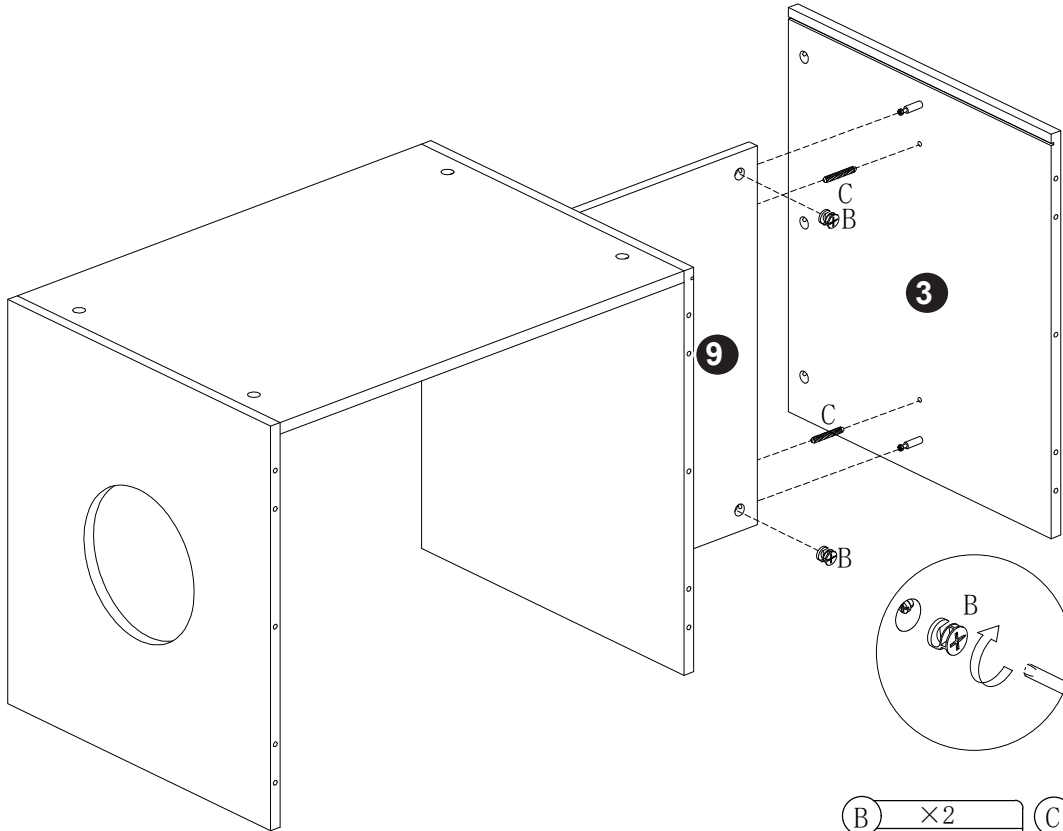

PET ENCLOSURE

DL-C23001-WN/W42090252
DL-C23001-BK/W42090255
DL-C23001-WH/W42090258

Attention please:

Improper use of screws may cause the product surface damage!
Please be careful when installing.

A ×17  6×35	B ×17 	C ×12  6×30	D ×3  3×12	E ×8  3×14	F ×20  4×12
G ×2  4×35	H ×4 	I ×4  6×12	J ×3 	K ×3  4×16	L ×3 
M ×6 	N ×4 	O ×1 	P ×1 	Q ×9  7×50	R ×2 
S ×1 					

1

2

B	×4
	

3

B	×2
	

C	×2
	
6×30	

4

5