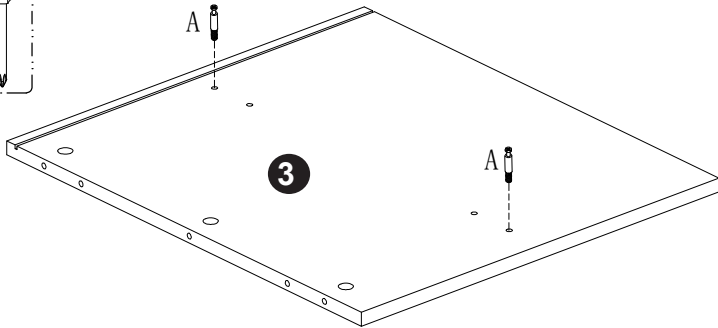

PET ENCLOSURE

DL-C23001-WN/W42090252
DL-C23001-BK/W42090255
DL-C23001-WH/W42090258

Attention please:

Improper use of screws may cause the product surface damage!
Please be careful when installing.

A ×17  6×35	B ×17 	C ×12  6×30	D ×3  3×12	E ×8  3×14	F ×20  4×12
G ×2  4×35	H ×4 	I ×4  6×12	J ×3 	K ×3  4×16	L ×3 
M ×6 	N ×4 	O ×1 	P ×1 	Q ×9  7×50	R ×2 
S ×1 					

1

2

B	×4
	

3

B	×2
	

C	×2
	
6×30	

4

5