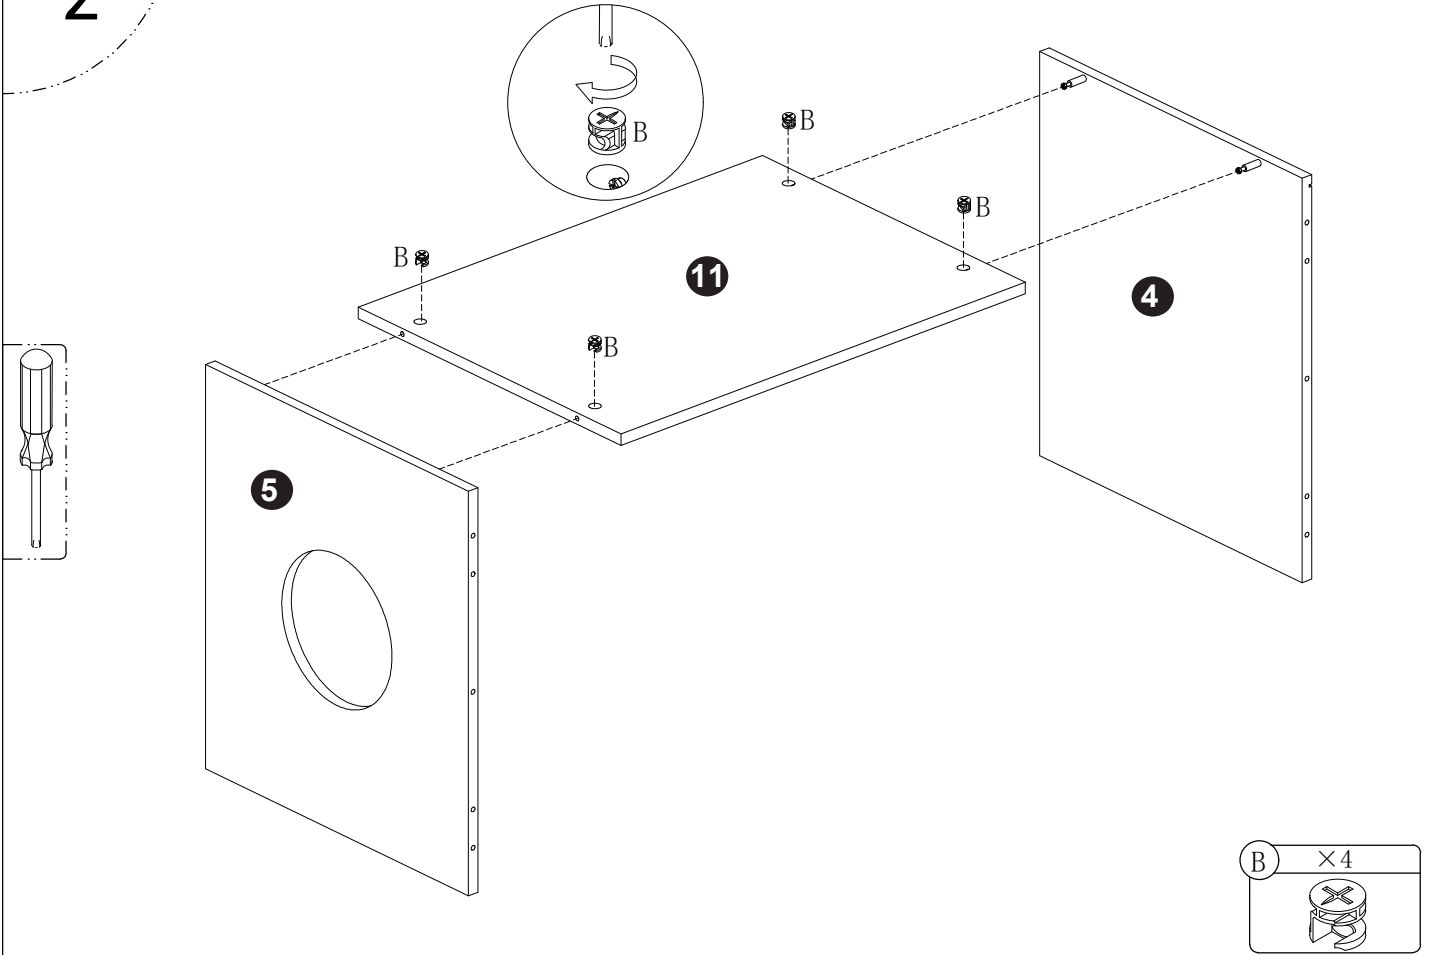

PET ENCLOSURE

DL-C23001-WN/W42090252
DL-C23001-BK/W42090255
DL-C23001-WH/W42090258

Attention please:

Improper use of screws may cause the product surface damage!
Please be careful when installing.

A ×17  6×35	B ×17 	C ×12  6×30	D ×3  3×12	E ×8  3×14	F ×20  4×12
G ×2  4×35	H ×4 	I ×4  6×12	J ×3 	K ×3  4×16	L ×3 
M ×6 	N ×4 	O ×1 	P ×1 	Q ×9  7×50	R ×2 
S ×1 					

1

2

B	×4
	

3

B	×2
	

C	×2
	
6×30	

4

5