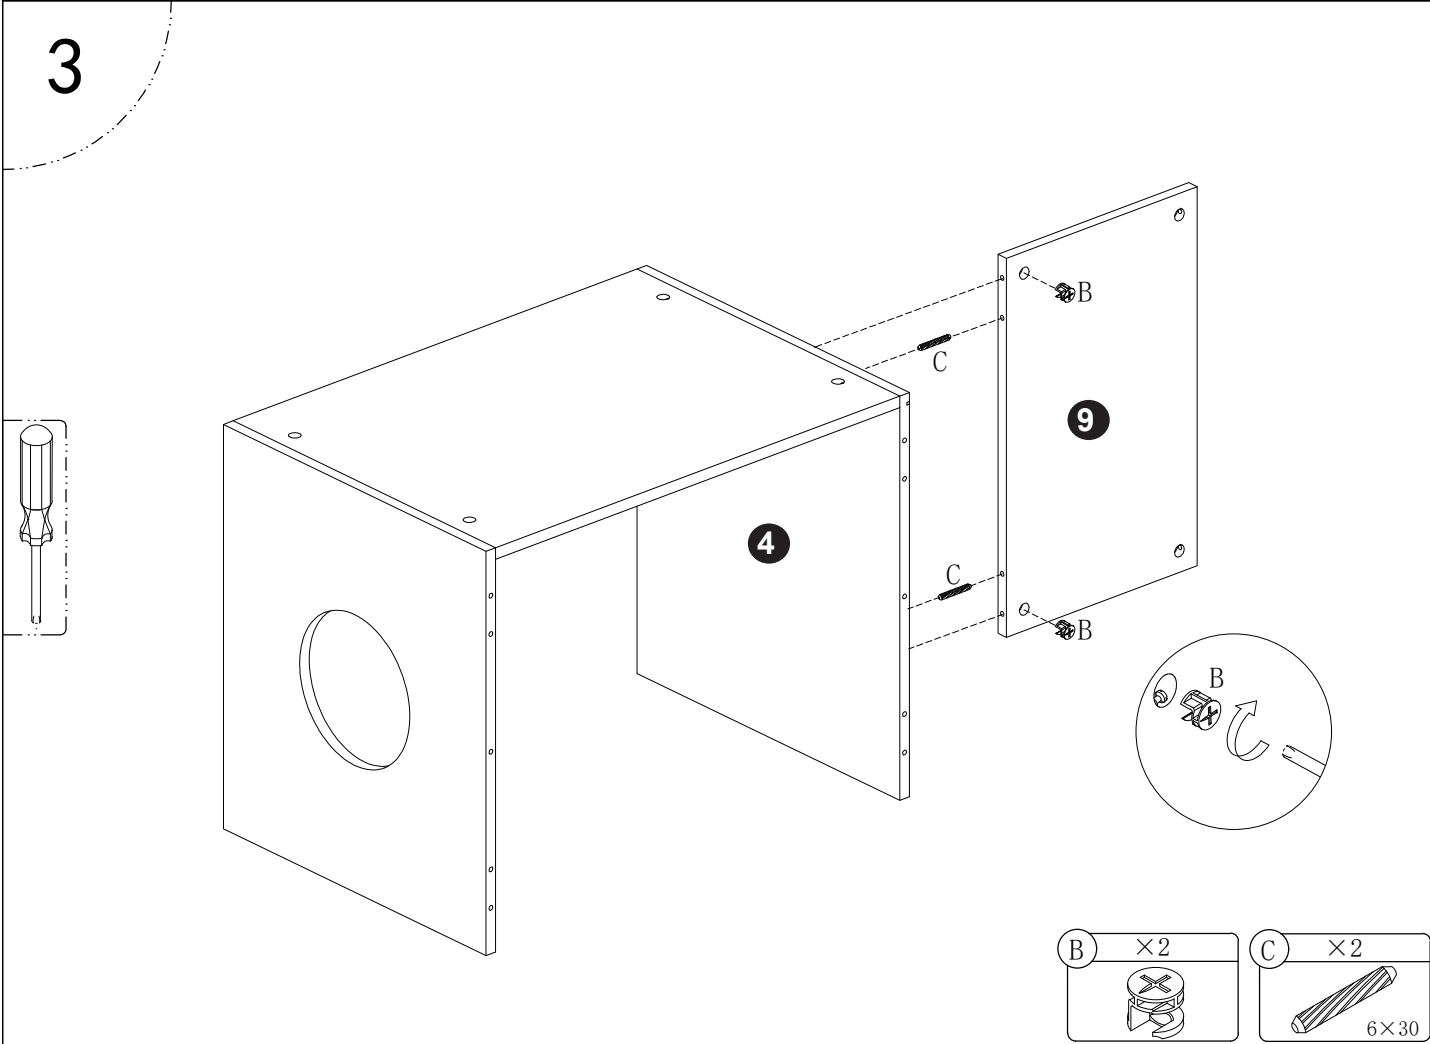

PET ENCLOSURE

DL-C23001-WN/W42090252
DL-C23001-BK/W42090255
DL-C23001-WH/W42090258

Attention please:

Improper use of screws may cause the product surface damage!
Please be careful when installing.

A ×17  6×35	B ×17 	C ×12  6×30	D ×3  3×12	E ×8  3×14	F ×20  4×12
G ×2  4×35	H ×4 	I ×4  6×12	J ×3 	K ×3  4×16	L ×3 
M ×6 	N ×4 	O ×1 	P ×1 	Q ×9  7×50	R ×2 
S ×1 					

1

2

B	×4
	

3

B	×2
	

C	×2
	
6×30	

4

5