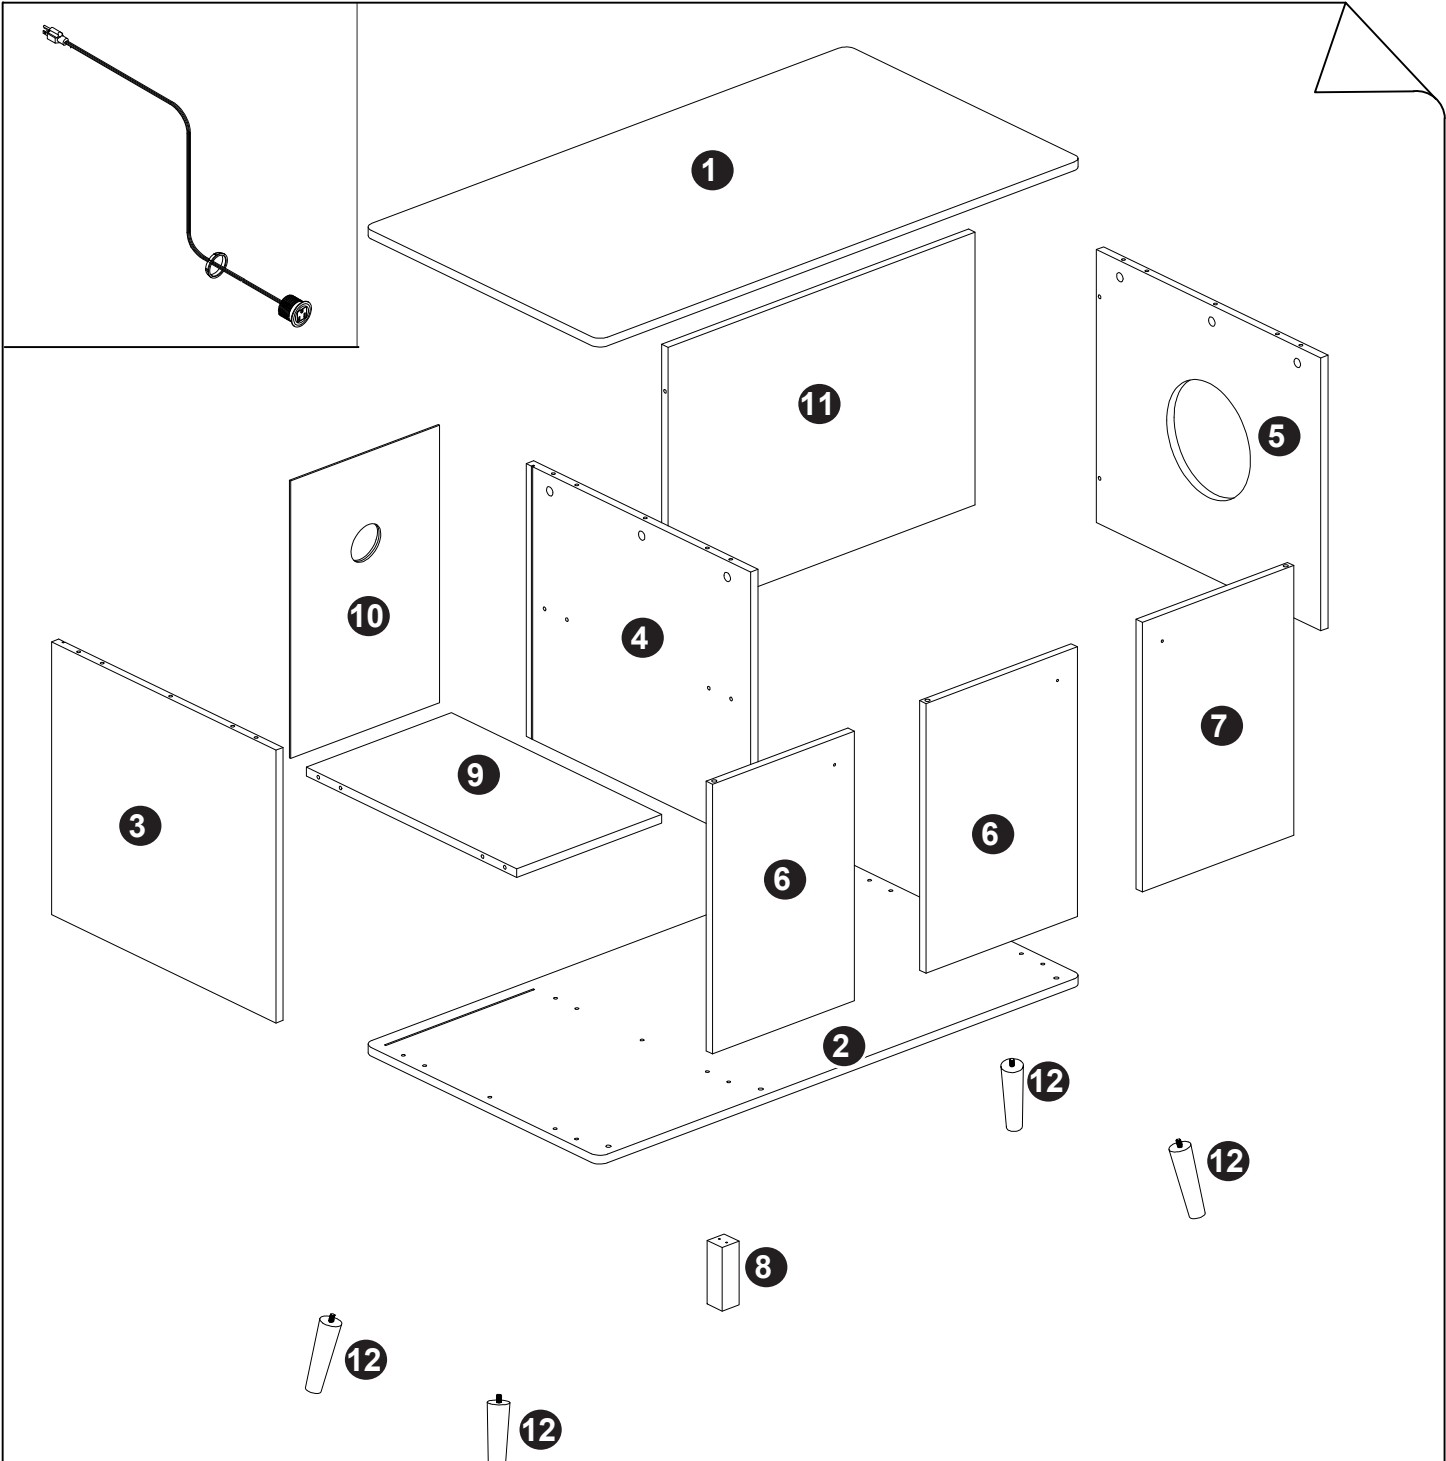

PET ENCLOSURE

DL-C23001-WN/W42090252
DL-C23001-BK/W42090255
DL-C23001-WH/W42090258

Attention please:

Improper use of screws may cause the product surface damage!
Please be careful when installing.

A ×17  6×35	B ×17 	C ×12  6×30	D ×3  3×12	E ×8  3×14	F ×20  4×12
G ×2  4×35	H ×4 	I ×4  6×12	J ×3 	K ×3  4×16	L ×3 
M ×6 	N ×4 	O ×1 	P ×1 	Q ×9  7×50	R ×2 
S ×1 					

1

2

B	×4
	

3

B	×2
	

C	×2
	
6×30	

4

5