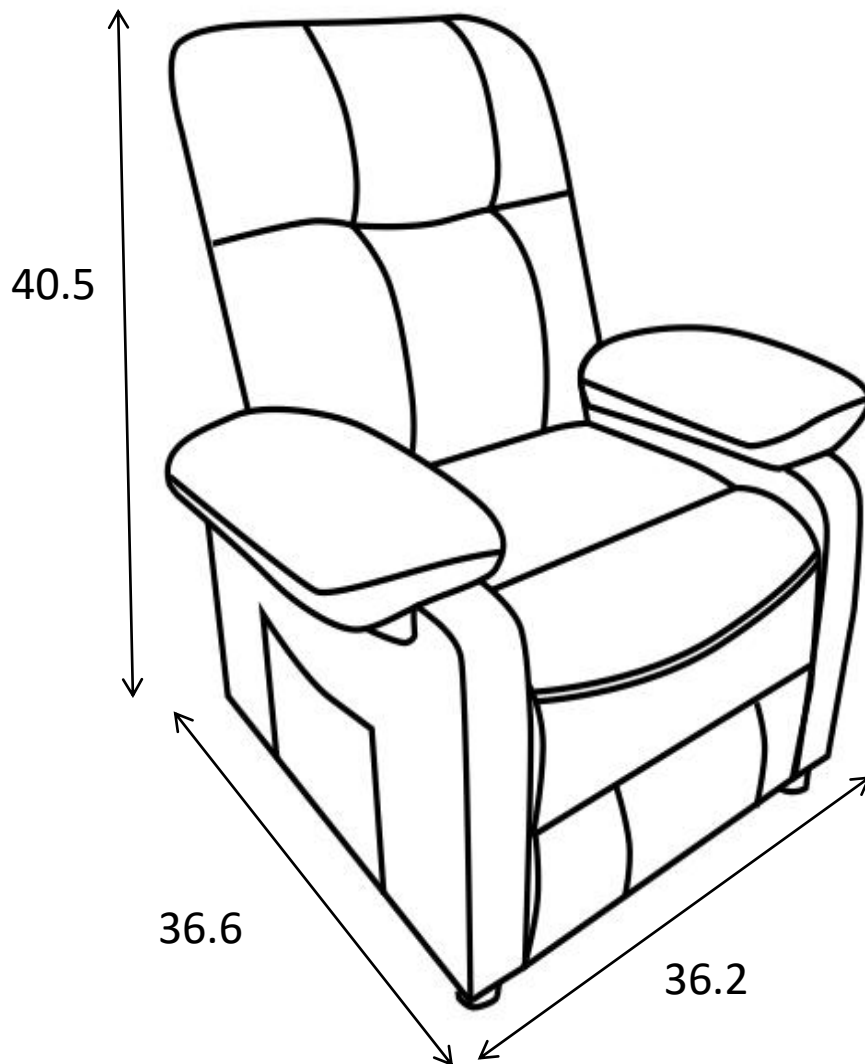

MASSAGE HEATED SOFA

DL-RS001-BROWN: W420P182578
DL-RS001-D. GREY: W420P182579
DL-RS001-BLACK: W420P182580

PARTS LIST:

 <p>A*1PC</p>	 <p>B*1PC</p>	 <p>C*1PC</p>	 <p>D*1PC</p>	 <p>E*1PC</p>	 <p>F*4PCS</p>	 <p>G*1PC</p>
 <p>H*1PC</p>	 <p>I*4PCS</p>					