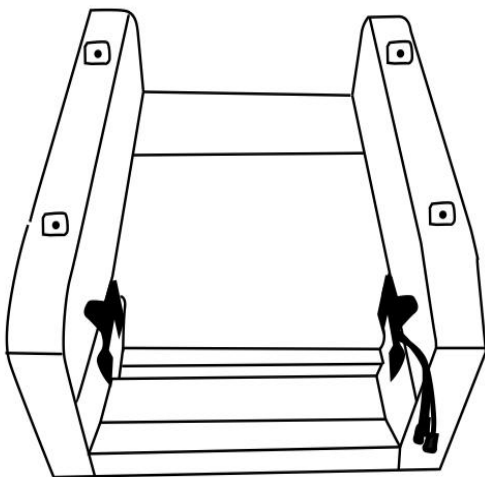

PARTS LIST:

A*1PC	B*1PC	C*1PC	D*1PC	E*1PC	F*4PCS	G*1PC
H*1PC	I*4PCS					

STEP:1

STEP:2

STEP:3

STEP:4