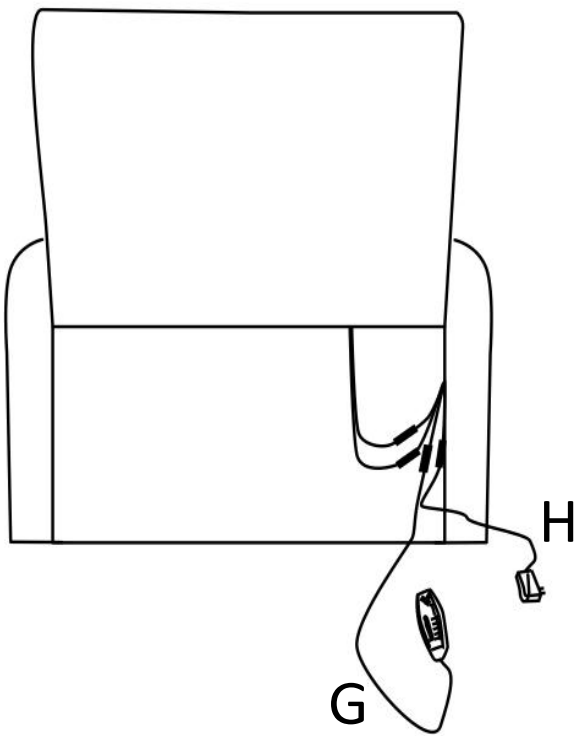

MASSAGE HEATED SOFA

DL-RS001-BROWN: W420P182578
DL-RS001-D. GREY: W420P182579
DL-RS001-BLACK: W420P182580

PARTS LIST:

 <p>A*1PC</p>	 <p>B*1PC</p>	 <p>C*1PC</p>	 <p>D*1PC</p>	 <p>E*1PC</p>	 <p>F*4PCS</p>	 <p>G*1PC</p>
 <p>H*1PC</p>	 <p>I*4PCS</p>					

STEP:1

STEP:2

STEP:3

STEP:4

STEP:5

STEP:6

STEP:7

STEP:8