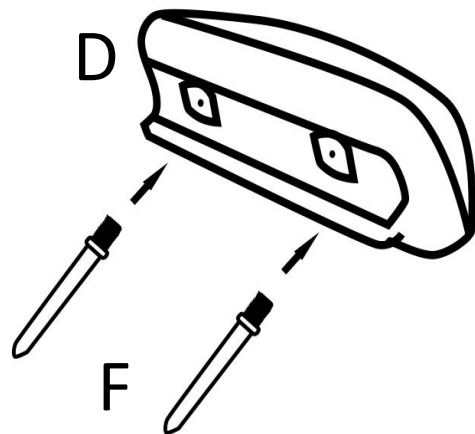

MASSAGE HEATED SOFA

DL-RS001-BROWN: W420P182578
DL-RS001-D. GREY: W420P182579
DL-RS001-BLACK: W420P182580

PARTS LIST:

 <p>A*1PC</p>	 <p>B*1PC</p>	 <p>C*1PC</p>	 <p>D*1PC</p>	 <p>E*1PC</p>	 <p>F*4PCS</p>	 <p>G*1PC</p>
 <p>H*1PC</p>	 <p>I*4PCS</p>					

STEP:1

STEP:2

STEP:3

STEP:4

STEP:5

STEP:6

STEP:7

STEP:8