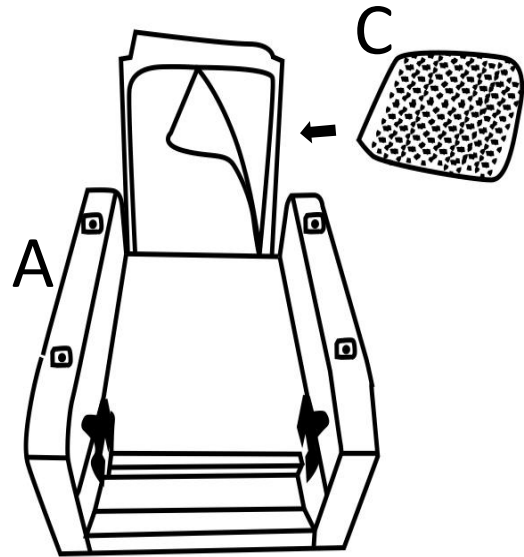

PARTS LIST:

A*1PC	B*1PC	C*1PC	D*1PC	E*1PC	F*4PCS	G*1PC
H*1PC	I*4PCS					

STEP:1

STEP:2

STEP:3

STEP:4