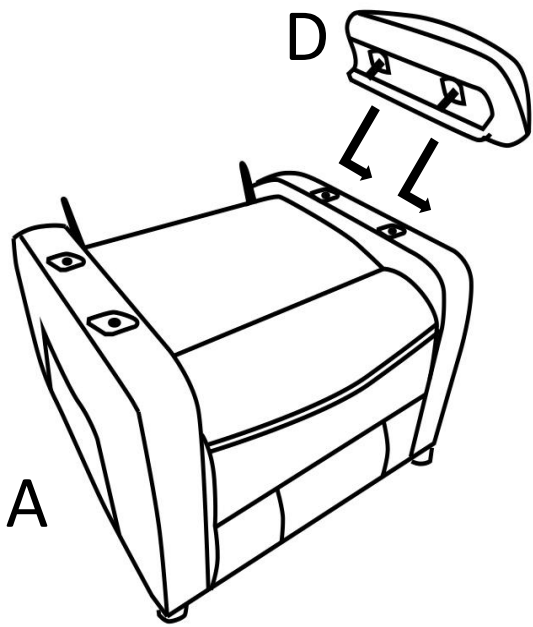

MASSAGE HEATED SOFA

DL-RS001-BROWN: W420P182578
DL-RS001-D. GREY: W420P182579
DL-RS001-BLACK: W420P182580

PARTS LIST:

 <p>A*1PC</p>	 <p>B*1PC</p>	 <p>C*1PC</p>	 <p>D*1PC</p>	 <p>E*1PC</p>	 <p>F*4PCS</p>	 <p>G*1PC</p>
 <p>H*1PC</p>	 <p>I*4PCS</p>					

STEP:1

STEP:2

STEP:3

STEP:4

STEP:5

STEP:6

STEP:7

STEP:8