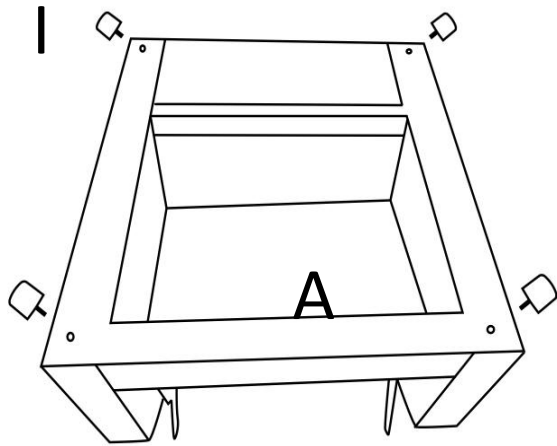

PARTS LIST:

A*1PC	B*1PC	C*1PC	D*1PC	E*1PC	F*4PCS	G*1PC
H*1PC	I*4PCS					

STEP:1