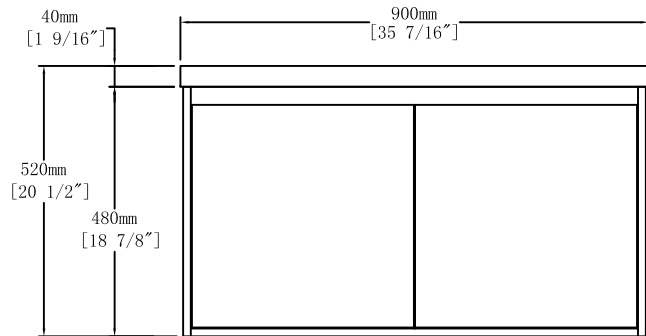

Top View

Front View

Back View

Item NO.

LV C336 CX

Version

V1

Project