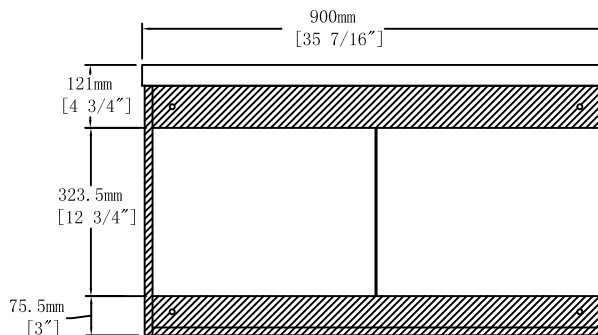

Top View

Front View

Back View

Item NO.

LV C336 CX

Version

V1

Project