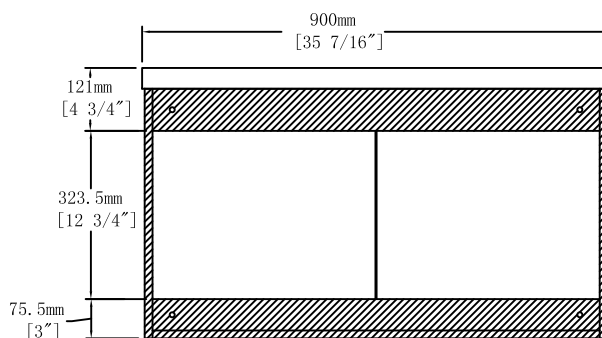

Top View

Front View

Back View

Item NO.

LV C336 CX

Version

V1

Project