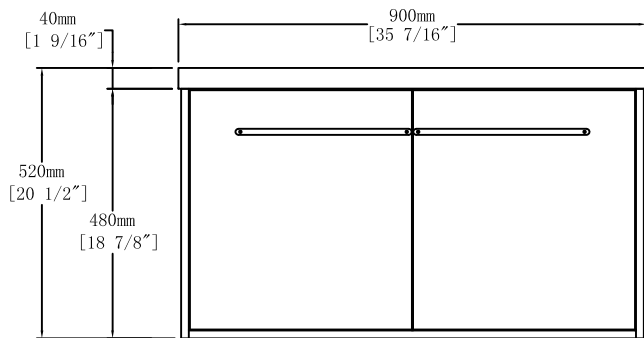

Top View

Front View

Back View

Item NO.

LV C336 CX

Version

V1

Project