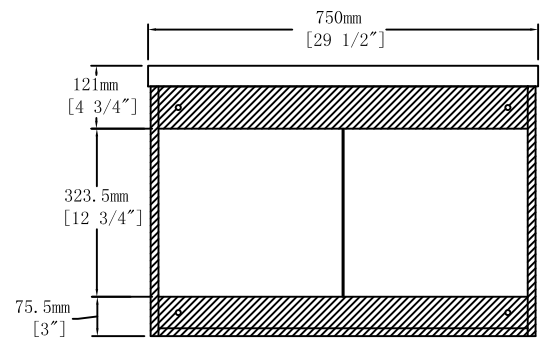

Top View

Front View

Back View

Item NO.	LV C330 BRE	Version	V1
Project		Date	2024-2-2