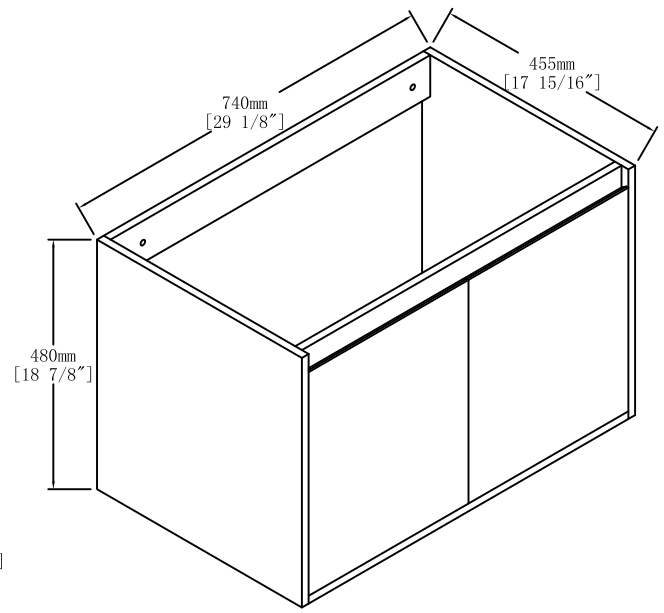

Top View

Front View

Back View

Item NO.	LV C330 BRE	Version	V1
Project		Date	2024-2-2