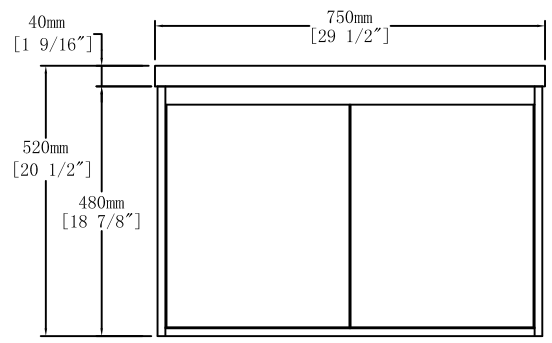

Top View

Front View

Back View

Item NO.	LV C330 BRE	Version	V1
Project		Date	2024-2-2