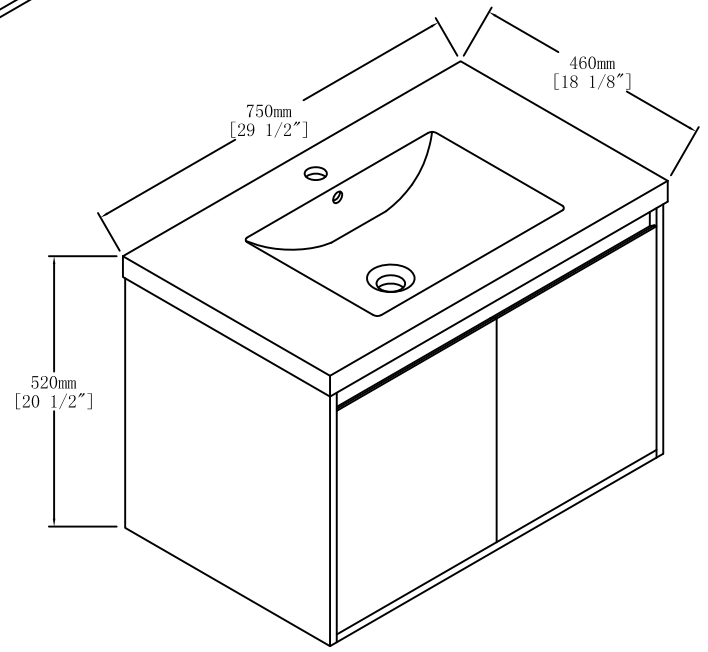

Top View

Front View

Back View

Item NO.	LV C330 BRE	Version	V1
Project		Date	2024-2-2