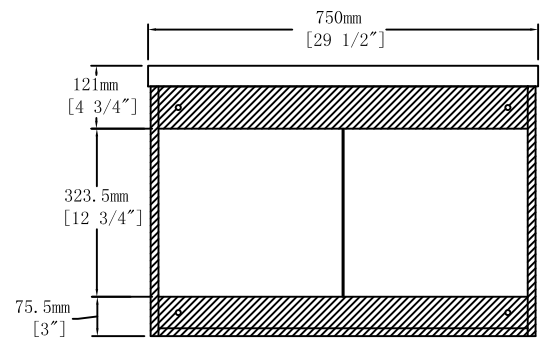

Top View

Front View

Back View

Item NO.	LV C330 CX	Version	V1
	Project		Date