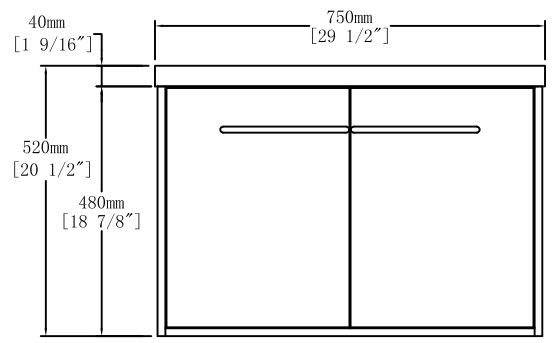

Top View

Front View

Back View

Item NO.	LV C330 CX	Version	V1
	Project		Date