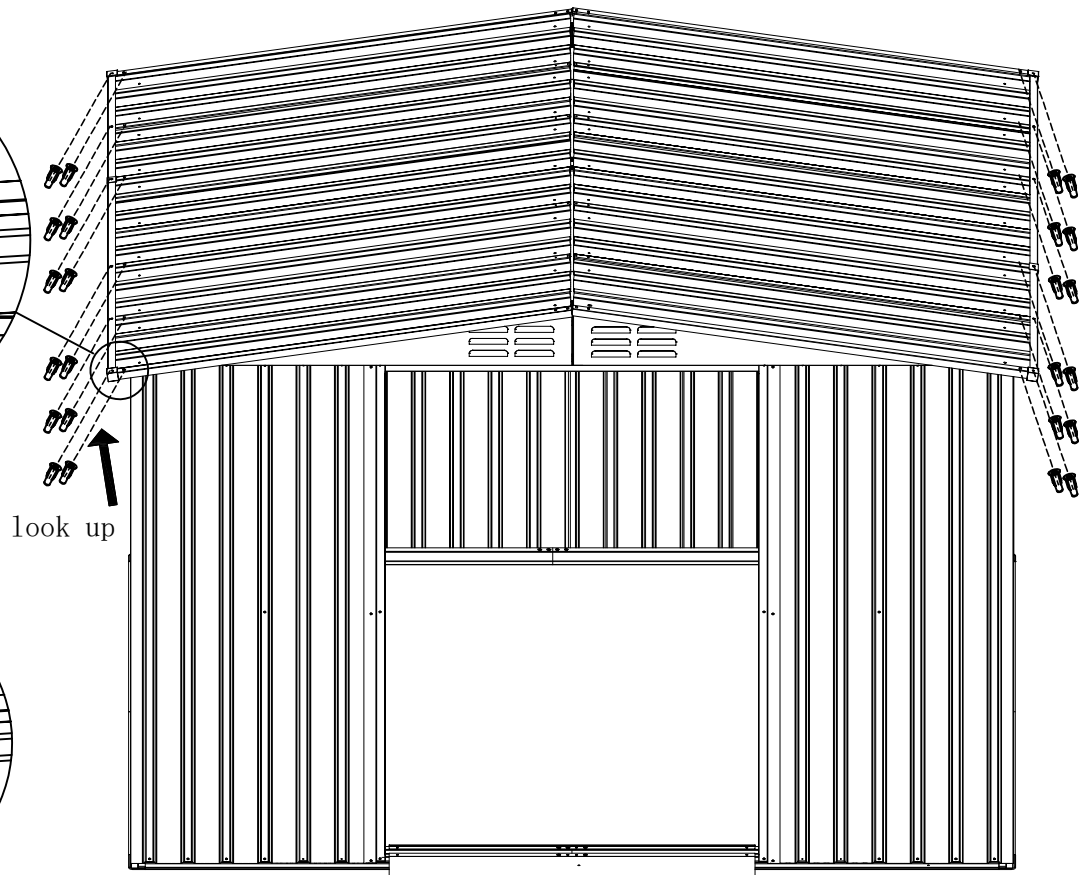

NO.	PART.	Qty.
F8		24

F8

NO.	PART.	Qty.
18	 929, 5mm	2
F5		2
S4		7
S6		2
S7		2
F7		9

S6

S7