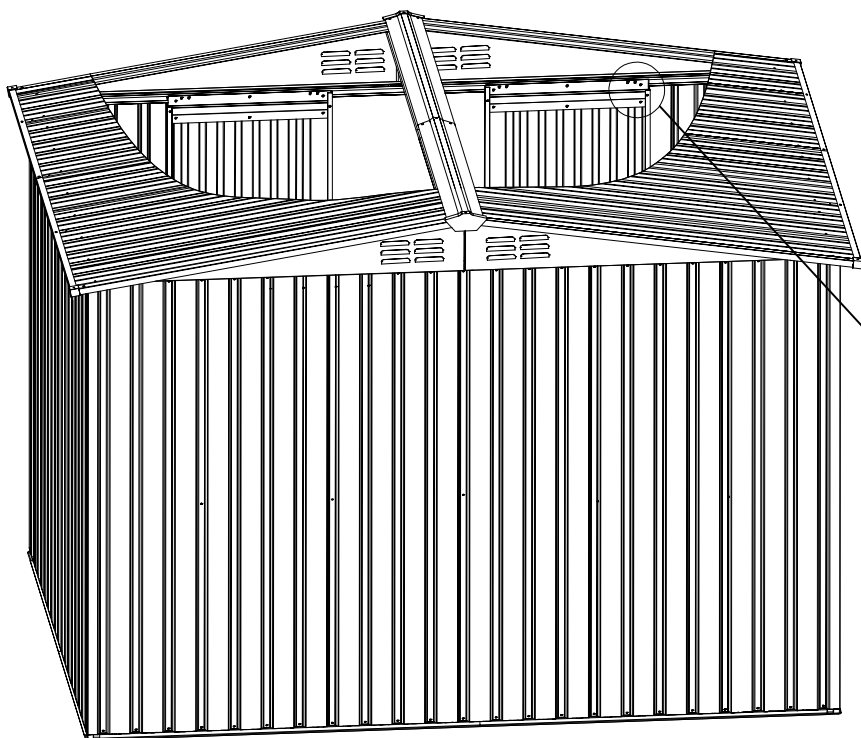

S7

NO.	PART.	Qty.
M1	 1560mm	1
M2	 1560mm	1
22		6
F1		4
S4		12
S6		24
S7		24
F7		36

NO.	PART.	Qty.
M1	 1560mm	1
M2	 1560mm	1
F2		2
S6		4
S7		4

NO.	PART.	Qty.
S8		8

X4

S8

NO.	PART.	Qty.
S9		4

If the shed is installed on grass, the [S9] can be used to increase the stability of the shed.