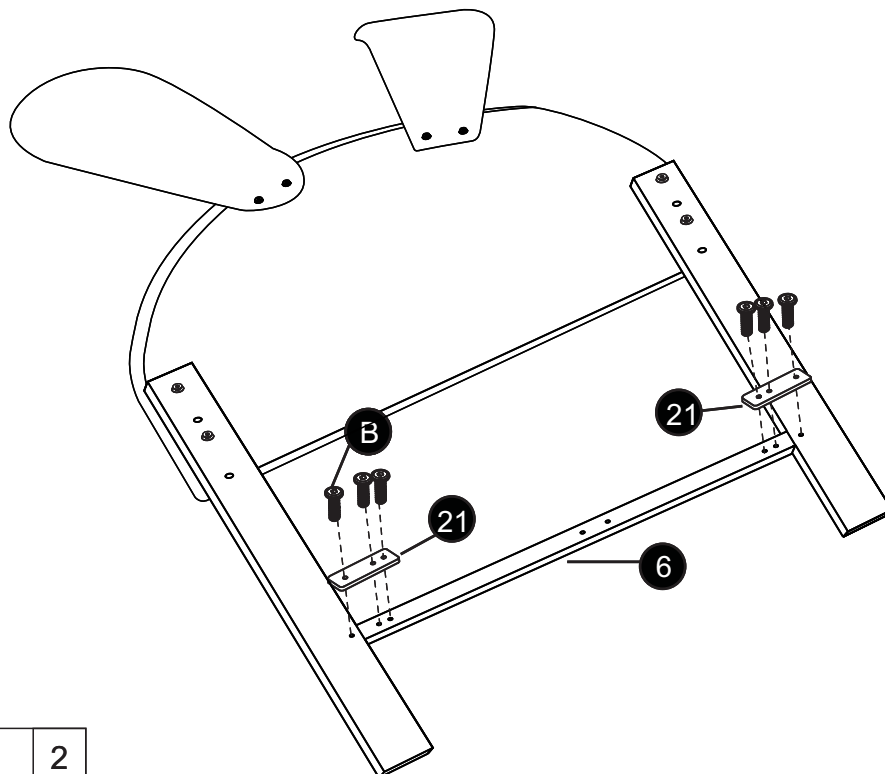

ASSEMBLY INSTRUCTIONS

TWIN BED

WF321677AAA/WF321677AAH

ASSEMBLY INSTRUCTIONS

ASSEMBLY INSTRUCTIONS

PARTS LIST

WF321677AAA/WF321677AAH

1 x1 	2 x1 	3 x1 	4 x1 
5 x1 	6 x1 	7 x1 	8 x1 
9 x1 	10 x1 	11 x1 	12 x2 
13 x2 	14 x2 	15 x12 	16 x1 
17 x4 	18 x2 	19 x2 	20 x2 
21 x2 	22 x1 		

Allen Key M8

ASSEMBLY INSTRUCTIONS

STPE 1

A	 M8*40mm	8
---	---	---

STPE 2

15		2
B	 M8*20mm	6

ASSEMBLY INSTRUCTIONS

STPE 3

Left

20		1
B	 M8*20mm	4

STPE 4

Left

17		2
B	 M8*20mm	4

ASSEMBLY INSTRUCTIONS

STPE 5

Right

20		1
B	 M8*20mm	4

STPE 6

Right

17		2
B	 M8*20mm	4

ASSEMBLY INSTRUCTIONS

STPE 7

B		M8*20mm	4
---	---	---------	---

STPE 8