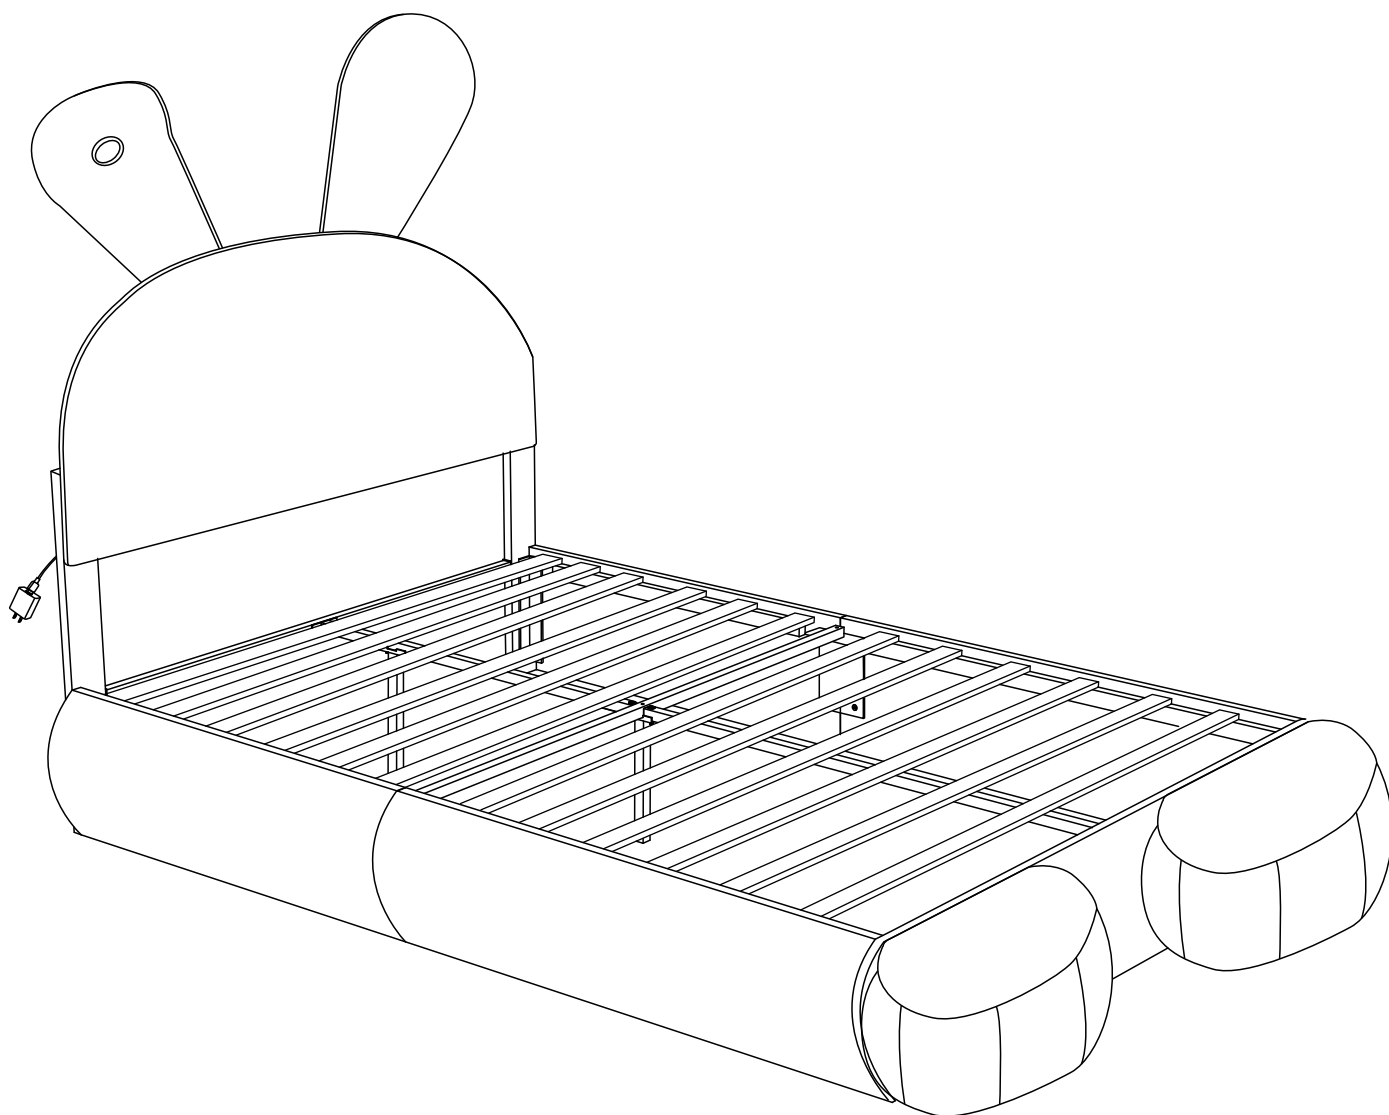

ASSEMBLY INSTRUCTIONS

TWIN BED

WF321677AAA/WF321677AAH

ASSEMBLY INSTRUCTIONS

ASSEMBLY INSTRUCTIONS

PARTS LIST

WF321677AAA/WF321677AAH

1 x1 	2 x1 	3 x1 	4 x1 
5 x1 	6 x1 	7 x1 	8 x1 
9 x1 	10 x1 	11 x1 	12 x2 
13 x2 	14 x2 	15 x12 	16 x1 
17 x4 	18 x2 	19 x2 	20 x2 
21 x2 	22 x1 		

ASSEMBLY INSTRUCTIONS

PARTS LIST

WE321677AAA/WE321677AAH

A: x14

M8*40mm

B: x34

M8*20mm

D: x1

Allen Key M8

ASSEMBLY INSTRUCTIONS

STPE 1

A	 M8*40mm	8
---	---	---

STPE 2

15		2
B	 M8*20mm	6

ASSEMBLY INSTRUCTIONS

STPE 3

Left

20		1
B	 M8*20mm	4

STPE 4

Left

17		2
B	 M8*20mm	4

ASSEMBLY INSTRUCTIONS

STPE 5

Right