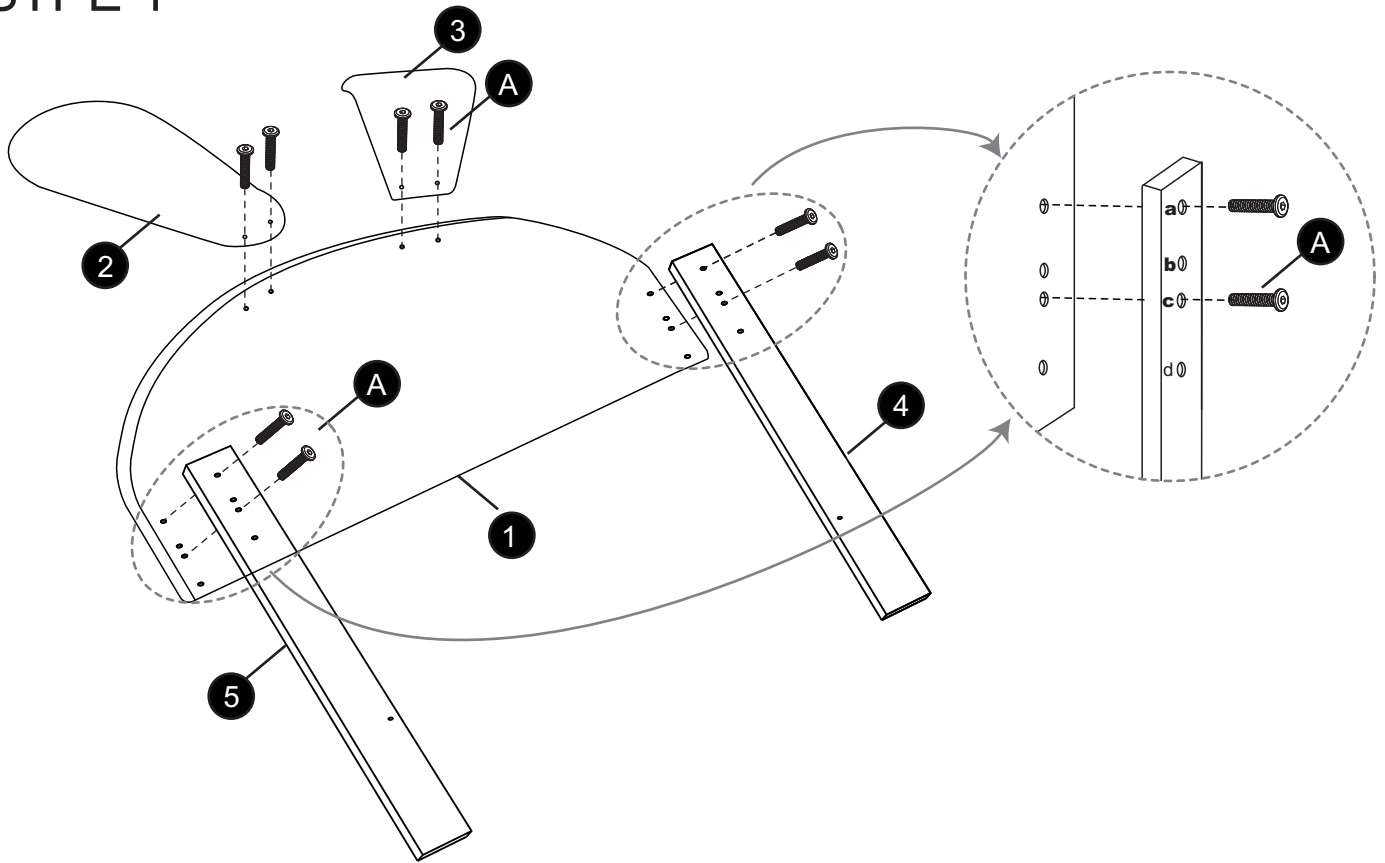

ASSEMBLY INSTRUCTIONS

TWIN BED

WF321677AAA/WF321677AAH

ASSEMBLY INSTRUCTIONS

ASSEMBLY INSTRUCTIONS

PARTS LIST

WF321677AAA/WF321677AAH

1 x1 	2 x1 	3 x1 	4 x1 
5 x1 	6 x1 	7 x1 	8 x1 
9 x1 	10 x1 	11 x1 	12 x2 
13 x2 	14 x2 	15 x12 	16 x1 
17 x4 	18 x2 	19 x2 	20 x2 
21 x2 	22 x1 		

ASSEMBLY INSTRUCTIONS

PARTS LIST

WE321677AAA/WE321677AAH

A: x14

M8*40mm

B: x34

M8*20mm

D: x1

Allen Key M8

ASSEMBLY INSTRUCTIONS

STPE 1

A	 M8*40mm	8
---	---	---

STPE 2

15		2
B	 M8*20mm	6

ASSEMBLY INSTRUCTIONS

STPE 3

Left

20		1
B	 M8*20mm	4

STPE 4

Left

17		2
B	 M8*20mm	4

ASSEMBLY INSTRUCTIONS

STPE 5

Right