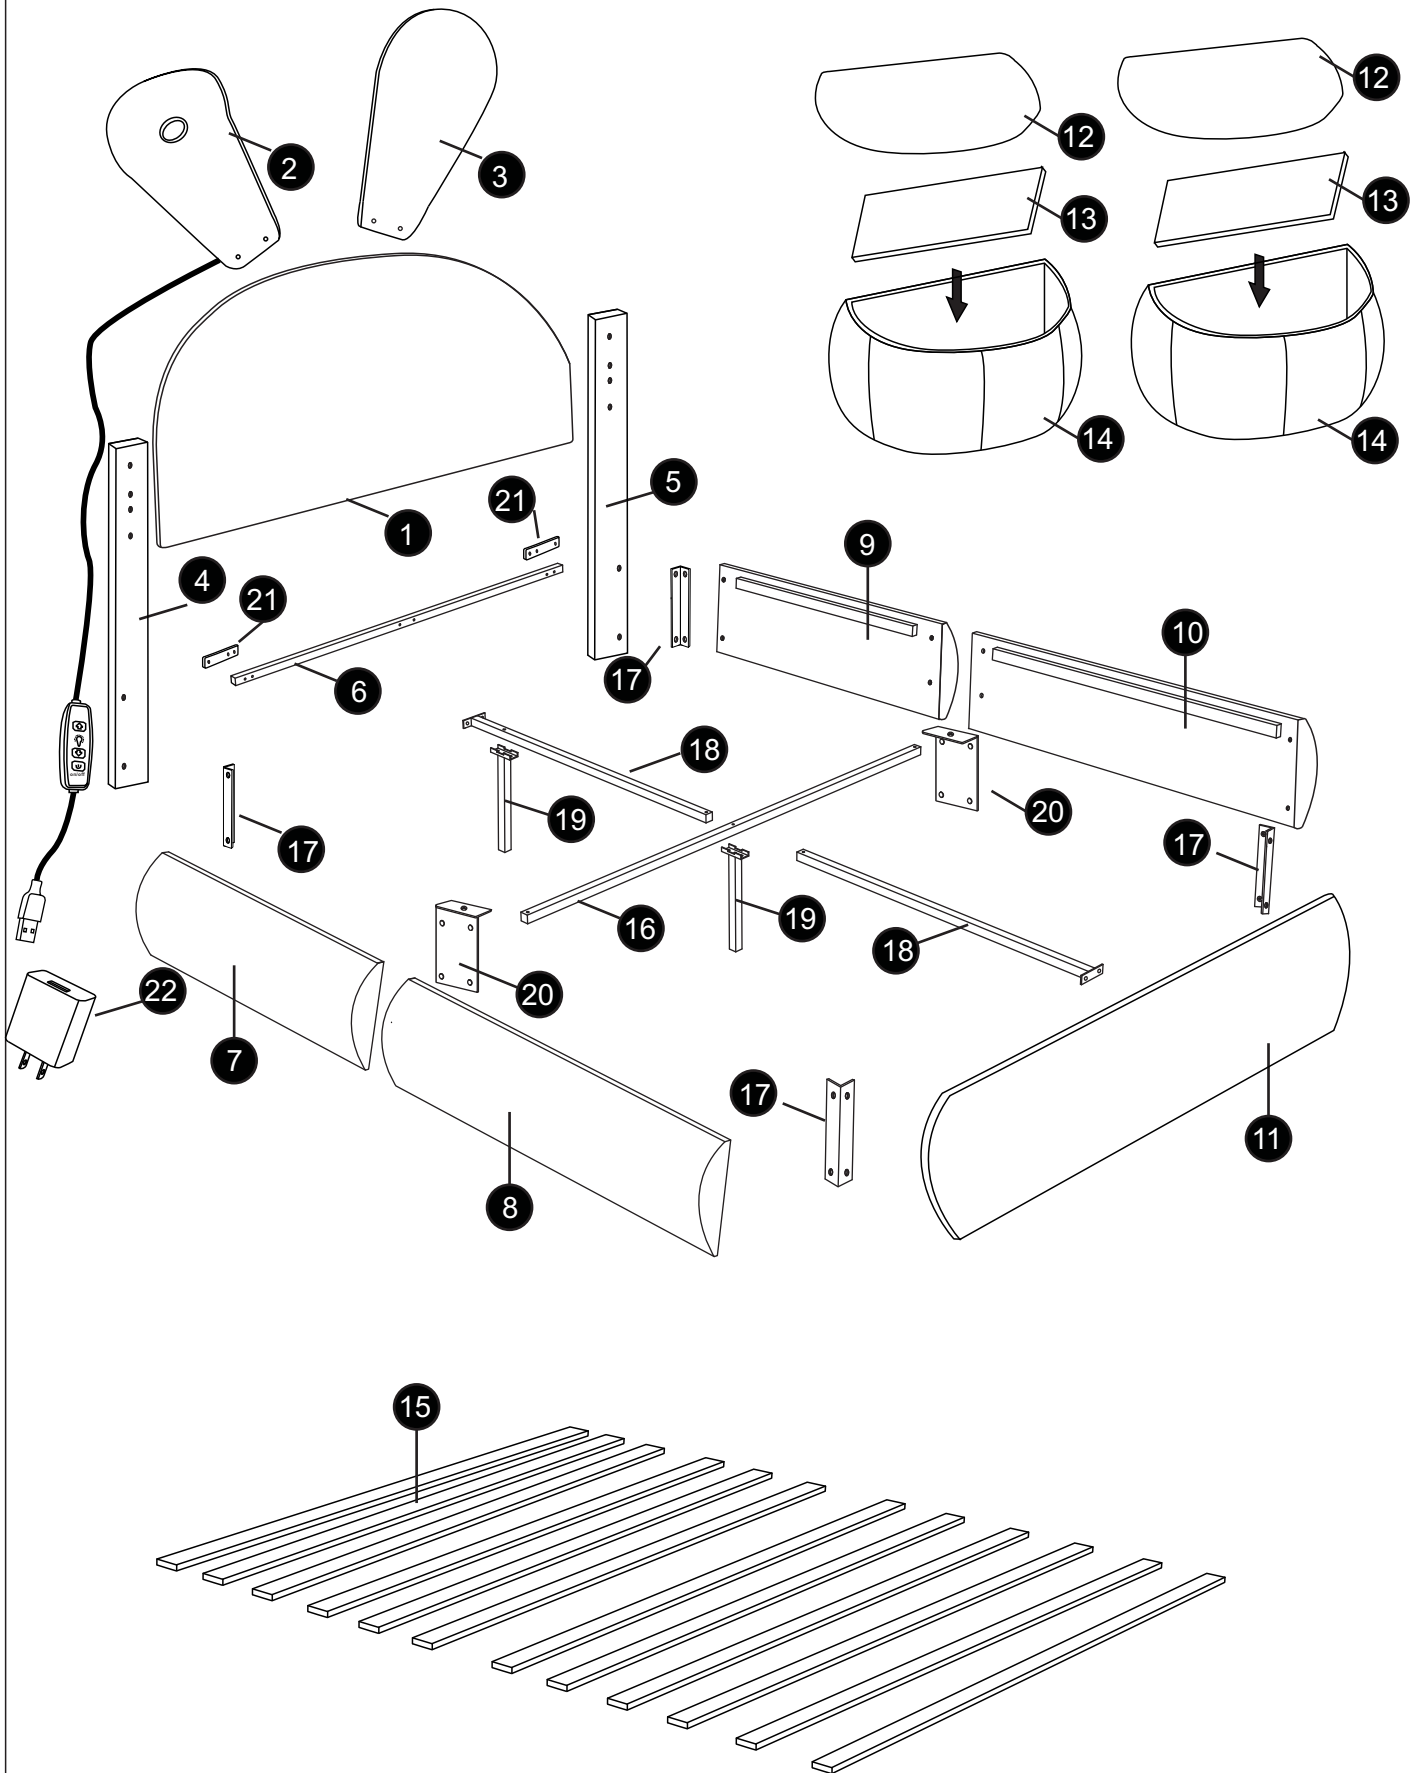

ASSEMBLY INSTRUCTIONS

TWIN BED

WF321677AAA/WF321677AAH

ASSEMBLY INSTRUCTIONS

ASSEMBLY INSTRUCTIONS

PARTS LIST

WF321677AAA/WF321677AAH

1 x1 	2 x1 	3 x1 	4 x1 
5 x1 	6 x1 	7 x1 	8 x1 
9 x1 	10 x1 	11 x1 	12 x2 
13 x2 	14 x2 	15 x12 	16 x1 
17 x4 	18 x2 	19 x2 	20 x2 
21 x2 	22 x1 		

ASSEMBLY INSTRUCTIONS

PARTS LIST

WE321677AAA/WE321677AAH

A: x14

M8*40mm

B: x34

M8*20mm

D: x1

Allen Key M8

ASSEMBLY INSTRUCTIONS

STPE 1

A	 M8*40mm	8
---	---	---

STPE 2

15		2
B	 M8*20mm	6

ASSEMBLY INSTRUCTIONS

STPE 3

Left

20		1
B	 M8*20mm	4

STPE 4

Left

17		2
B	 M8*20mm	4

ASSEMBLY INSTRUCTIONS

STPE 5

Right