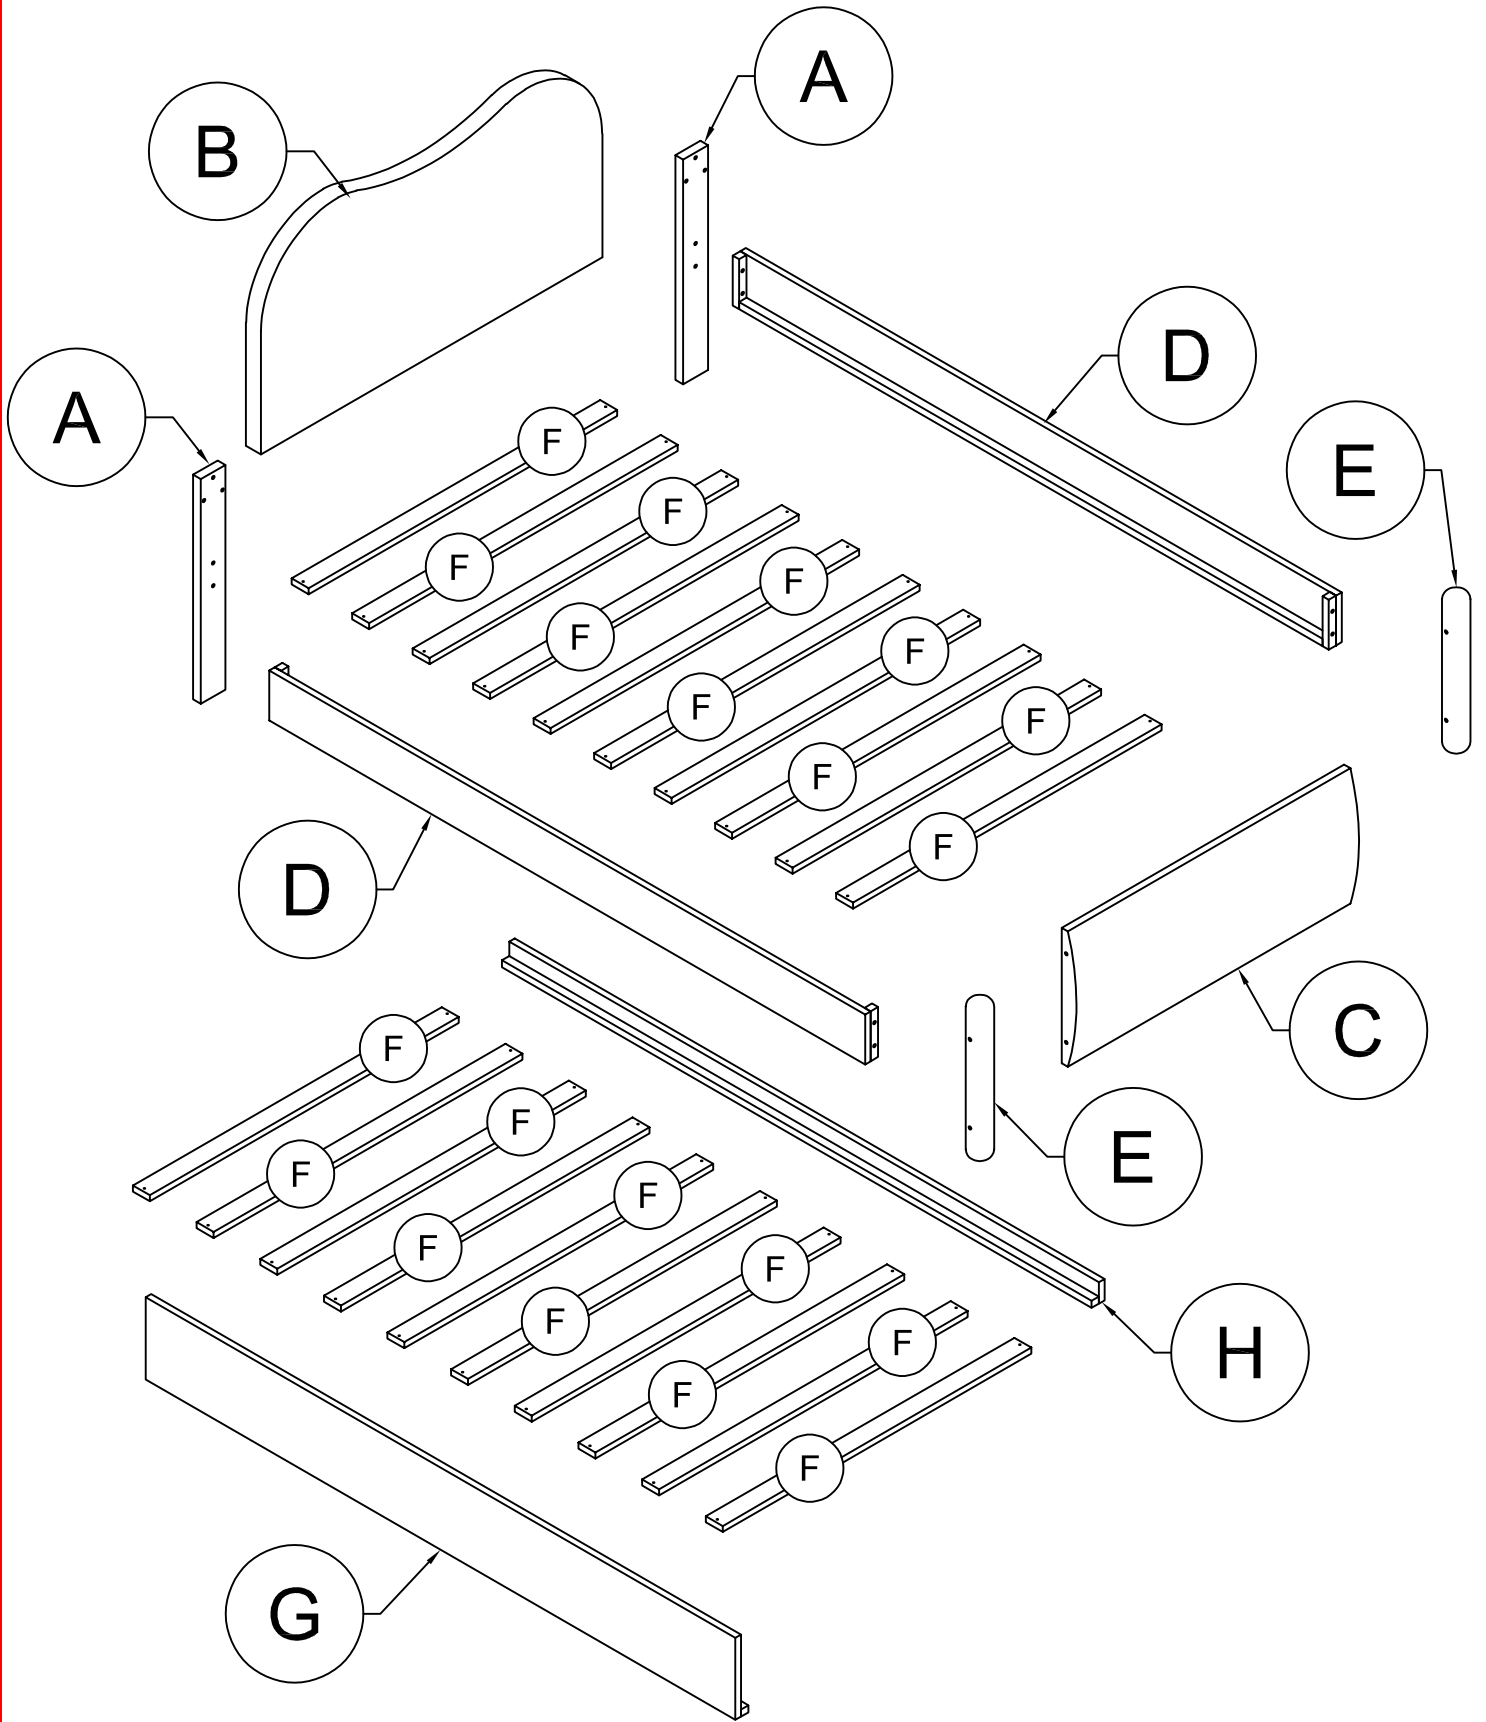

**ASSEMBLY INSTRUCTION**  
**SKU CODE: (WF315624/WF315625)**

# Part List (WF315624)

A

Leg (HB Font) - 2pcs

B

HB Frames - 1pcs

C

FB Frames - 1pcs

E

Leg FB - 2pcs

F

Slats - 10pcs

# STEP 5: Following below illustration:

5		7		8	
3pcs		12pcs		20pcs	