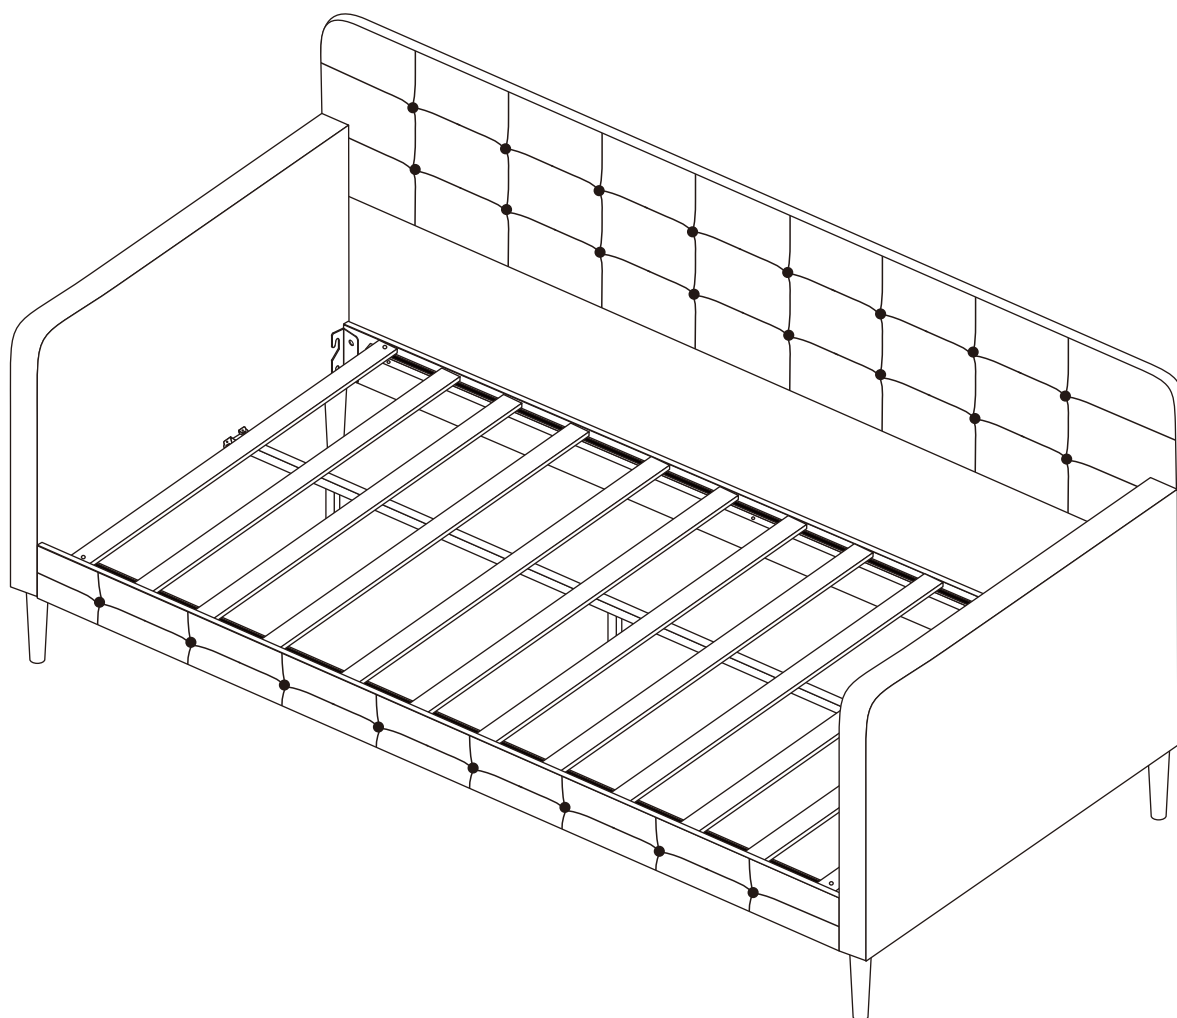

# Assembly Instruction

SKU: WF314693/WF314694  
WF314695/WF314696

**BED FRAME**

## Parts List for WF314693/WF314695

<p>1</p>  <p style="text-align: right; border: 1px solid black; padding: 2px;">1PC</p>	<p>2</p>  <p style="text-align: right; border: 1px solid black; padding: 2px;">1PC</p>
---	---

3

	G x 4PCS
	J x 1PC

4

TIP:  
The position of the black label should face up as the picture shown.

	D x 10PCS
	J x 1PC

5

TIP:  
The part "15" and "16" are different, they go in two directions: left and right, please install as the picture shown.