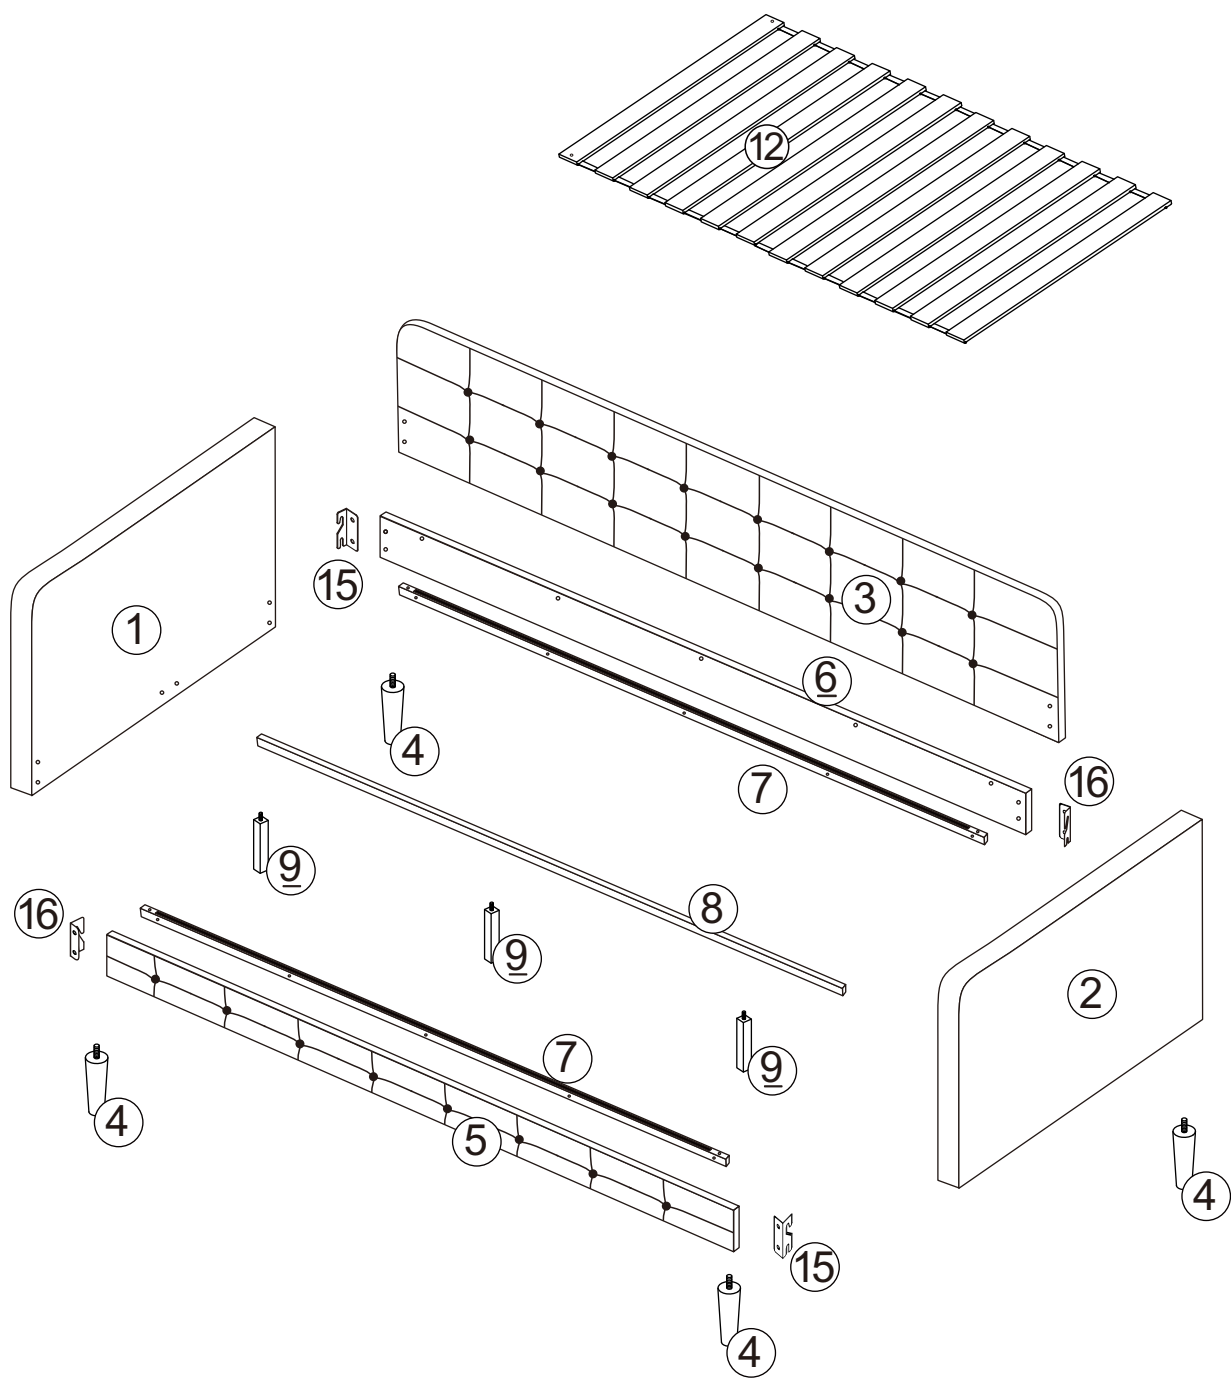

# Assembly Instruction

SKU: WF314693/WF314694  
WF314695/WF314696

**BED FRAME**

## Parts List for WF314693/WF314695

<p>1</p>  <p style="text-align: right; border: 1px solid black; padding: 2px;">1PC</p>	<p>2</p>  <p style="text-align: right; border: 1px solid black; padding: 2px;">1PC</p>
---	---

3

	G x 4PCS
	J x 1PC

4

TIP:  
The position of the black label should face up as the picture shown.

	D x 10PCS
	J x 1PC

5

TIP:  
The part "15" and "16" are different, they go in two directions: left and right, please install as the picture shown.