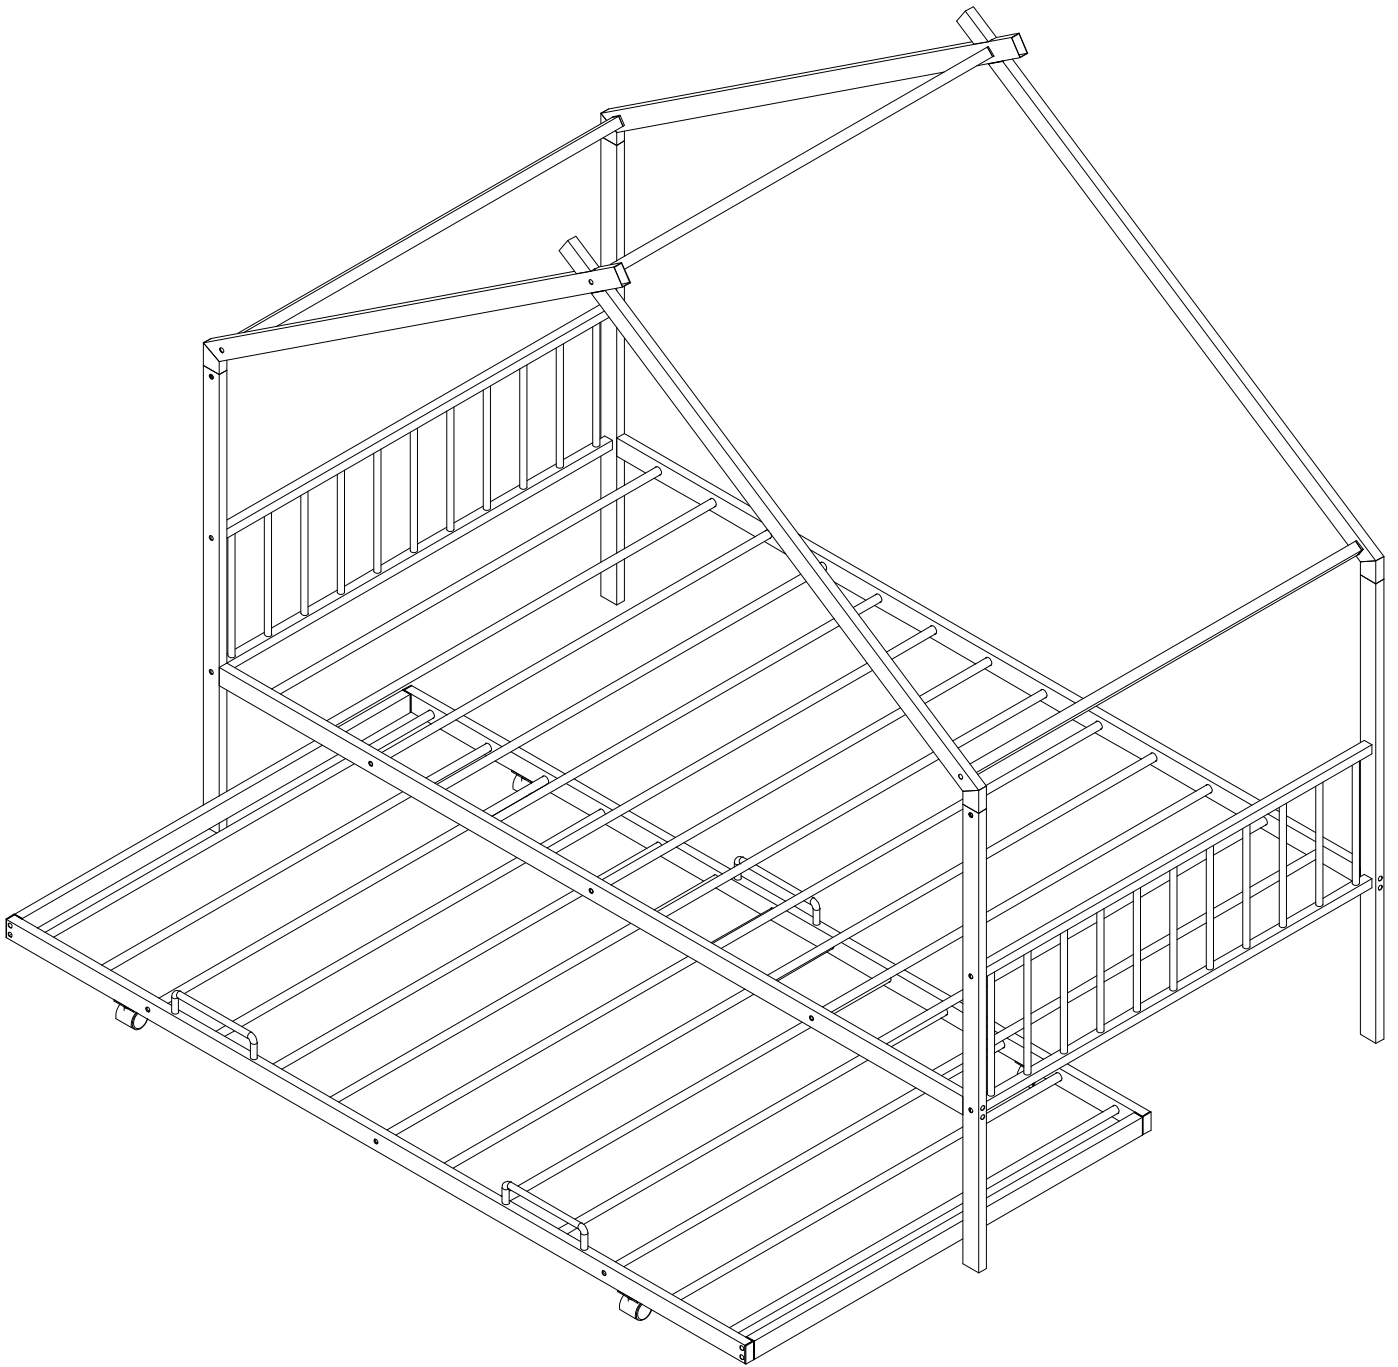

ASSEMBLY INSTRUCTIONS

SKU CODE: MF323494

Detail View

BUNK BED

IMPORTANT:
PLEASE READ INSTRUCTION BEFORE STARTING THE ASSEMBLY

ASSEMBLY INSTRUCTIONS

BUNK BED

Thank you for purchasing this quality product. Be sure to check all packing material carefully for small parts which may have come loose inside the carton during shipment. Separate, identify and count all parts and hardware.

Compare with the parts list to be sure all parts are present.

"DO NOT TIGHTEN SCREWS UNTIL COMPLETELY ASSEMBLED"

PART LIST MF323494

<p>① Vertical bar</p>  <p style="text-align: right;">4 pcs</p>	<p>② Roof bar</p>  <p style="text-align: right;">2 pcs</p>	<p>③ Roof bar</p>  <p style="text-align: right;">2 pcs</p>	<p>④ Guard Frame</p>  <p style="text-align: right;">2 pcs</p>
<p>⑤ Horizontal bar</p>  <p style="text-align: right;">3 pcs</p>	<p>⑥ Horizontal bar</p>  <p style="text-align: right;">2 pcs</p>	<p>⑦ Slats</p>  <p style="text-align: right;">6 pcs</p>	<p>⑧ Slats</p>  <p style="text-align: right;">20 pcs</p>
<p>⑨ Horizontal bar</p>  <p style="text-align: right;">1 pc</p>	<p>⑩ Horizontal bar</p>  <p style="text-align: right;">1 pc</p>	<p>⑪ Horizontal bar</p>  <p style="text-align: right;">2 pcs</p>	