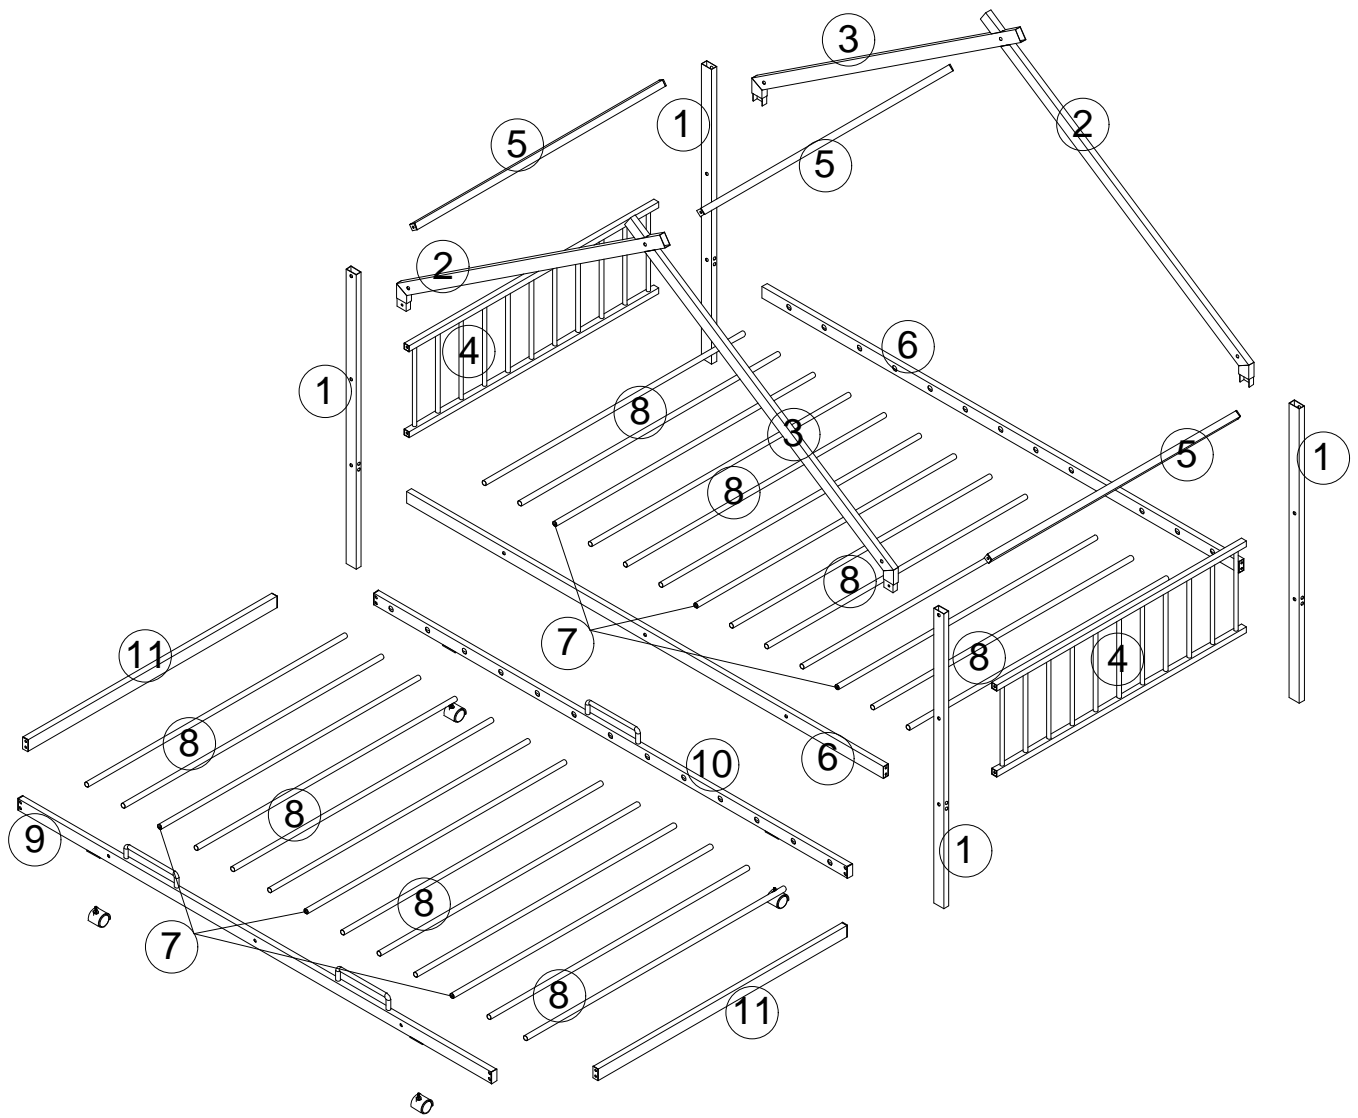

ASSEMBLY INSTRUCTIONS

SKU CODE: MF323494

Detail View

BUNK BED

IMPORTANT:
PLEASE READ INSTRUCTION BEFORE STARTING THE ASSEMBLY

ASSEMBLY INSTRUCTIONS

BUNK BED

Thank you for purchasing this quality product. Be sure to check all packing material carefully for small parts which may have come loose inside the carton during shipment. Separate, identify and count all parts and hardware.

Compare with the parts list to be sure all parts are present.

"DO NOT TIGHTEN SCREWS UNTIL COMPLETELY ASSEMBLED"

PART LIST MF323494

<p>① Vertical bar</p>  <p style="text-align: right;">4 pcs</p>	<p>② Roof bar</p>  <p style="text-align: right;">2 pcs</p>	<p>③ Roof bar</p>  <p style="text-align: right;">2 pcs</p>	<p>④ Guard Frame</p>  <p style="text-align: right;">2 pcs</p>
<p>⑤ Horizontal bar</p>  <p style="text-align: right;">3 pcs</p>	<p>⑥ Horizontal bar</p>  <p style="text-align: right;">2 pcs</p>	<p>⑦ Slats</p>  <p style="text-align: right;">6 pcs</p>	<p>⑧ Slats</p>  <p style="text-align: right;">20 pcs</p>
<p>⑨ Horizontal bar</p>  <p style="text-align: right;">1 pc</p>	<p>⑩ Horizontal bar</p>  <p style="text-align: right;">1 pc</p>	<p>⑪ Horizontal bar</p>  <p style="text-align: right;">2 pcs</p>	