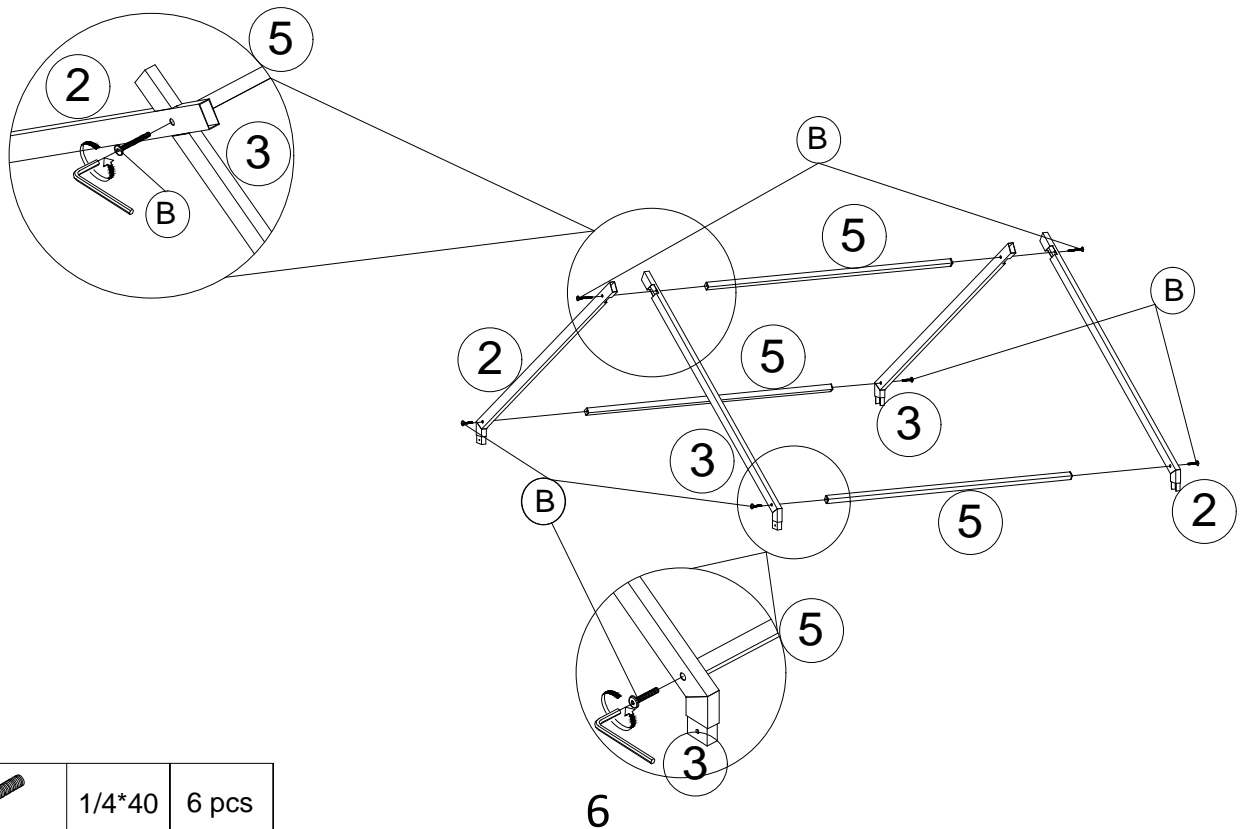

BUNK BED ASSEMBLY INSTRUCTIONS ITEM: MF323494

STEP 3

A		1/4*55	8 pcs

STEP 4

B		1/4*40	6 pcs