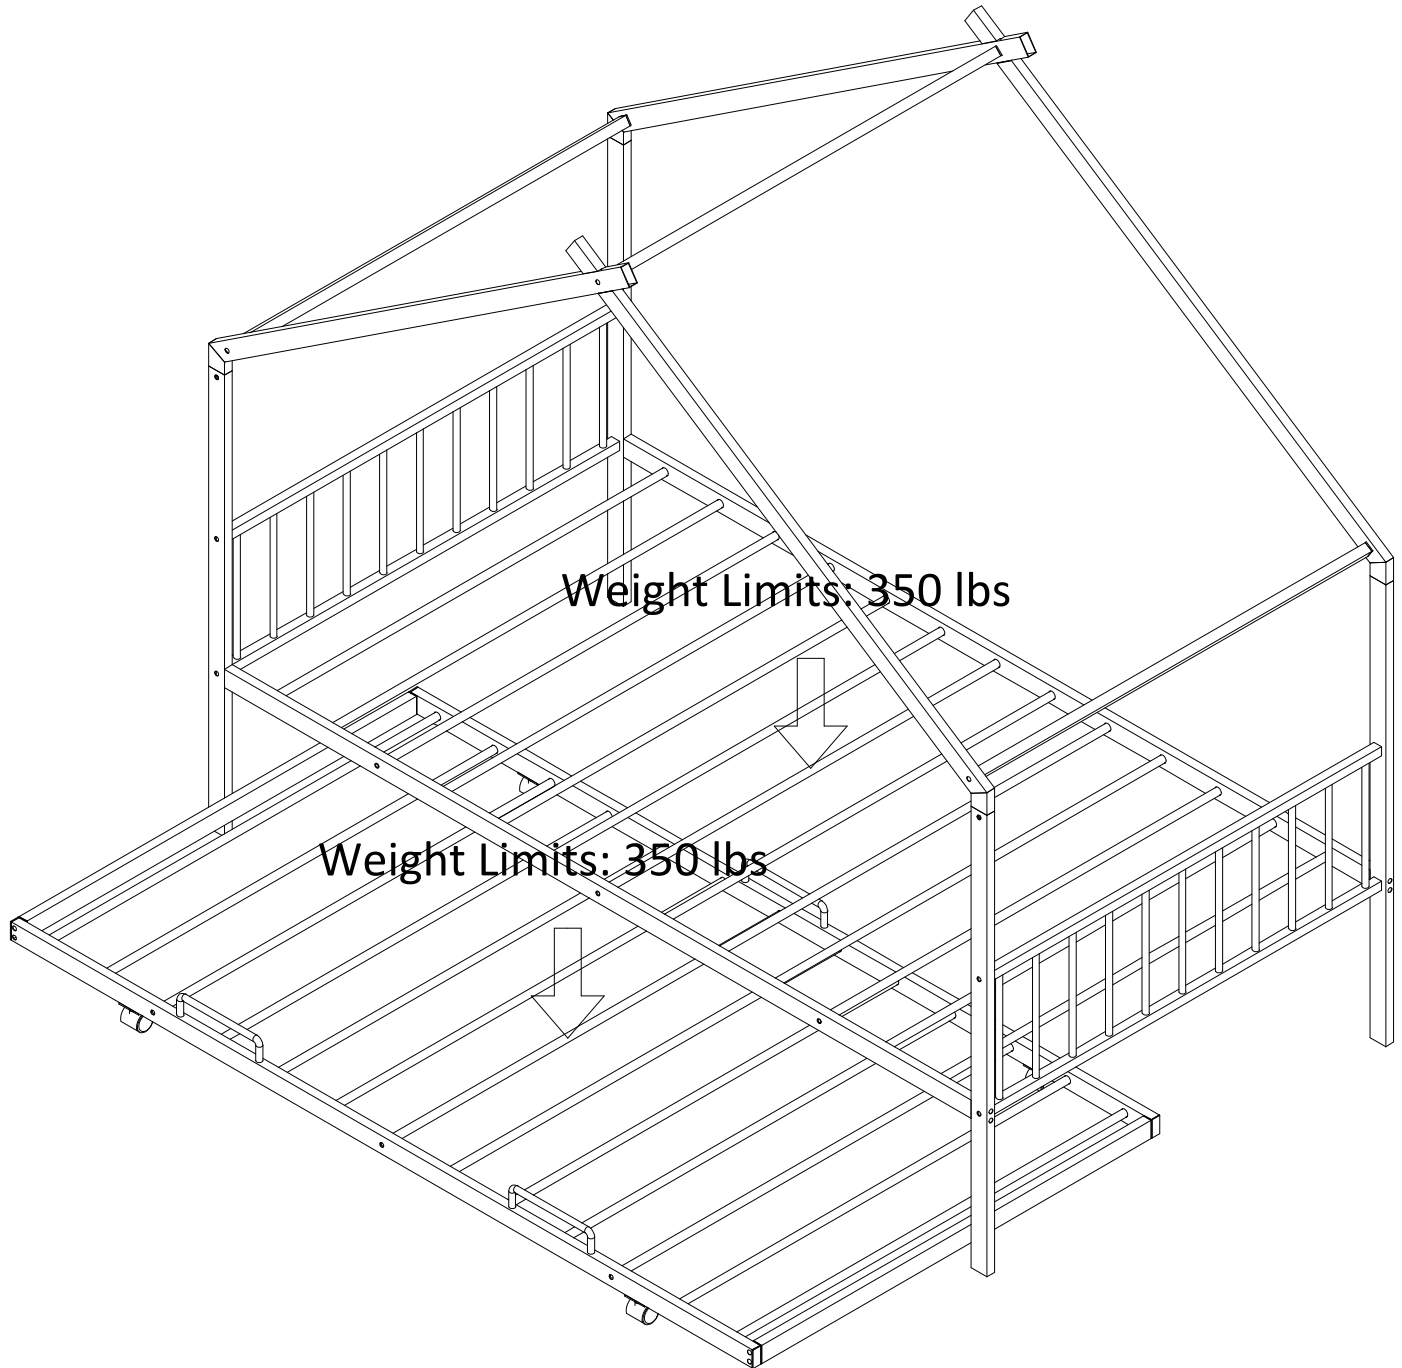

ASSEMBLY INSTRUCTIONS

SKU CODE: MF323494

Detail View

BUNK BED

IMPORTANT:
PLEASE READ INSTRUCTION BEFORE STARTING THE ASSEMBLY

ASSEMBLY INSTRUCTIONS

BUNK BED

Thank you for purchasing this quality product. Be sure to check all packing material carefully for small parts which may have come loose inside the carton during shipment. Separate, identify and count all parts and hardware.

Compare with the parts list to be sure all parts are present.

"DO NOT TIGHTEN SCREWS UNTIL COMPLETELY ASSEMBLED"

PART LIST MF323494

<p>① Vertical bar</p>  <p style="text-align: right;">4 pcs</p>	<p>② Roof bar</p>  <p style="text-align: right;">2 pcs</p>	<p>③ Roof bar</p>  <p style="text-align: right;">2 pcs</p>	<p>④ Guard Frame</p>  <p style="text-align: right;">2 pcs</p>
<p>⑤ Horizontal bar</p>  <p style="text-align: right;">3 pcs</p>	<p>⑥ Horizontal bar</p>  <p style="text-align: right;">2 pcs</p>	<p>⑦ Slats</p>  <p style="text-align: right;">6 pcs</p>	<p>⑧ Slats</p>  <p style="text-align: right;">20 pcs</p>
<p>⑨ Horizontal bar</p>  <p style="text-align: right;">1 pc</p>	<p>⑩ Horizontal bar</p>  <p style="text-align: right;">1 pc</p>	<p>⑪ Horizontal bar</p>  <p style="text-align: right;">2 pcs</p>	