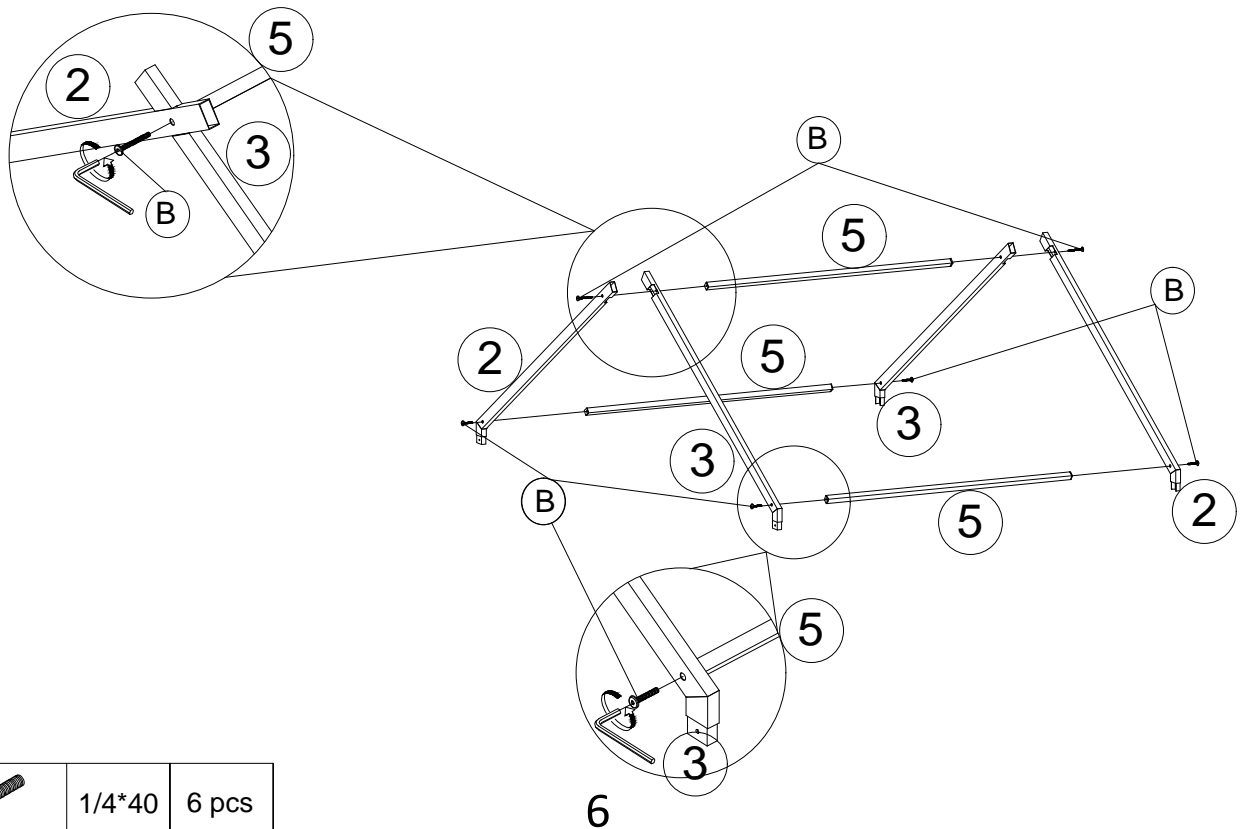

BUNK BED ASSEMBLY INSTRUCTIONS ITEM: MF323483

STEP 3

(A)		1/4*55	8 pcs

STEP 4

(B)		1/4*40	6 pcs