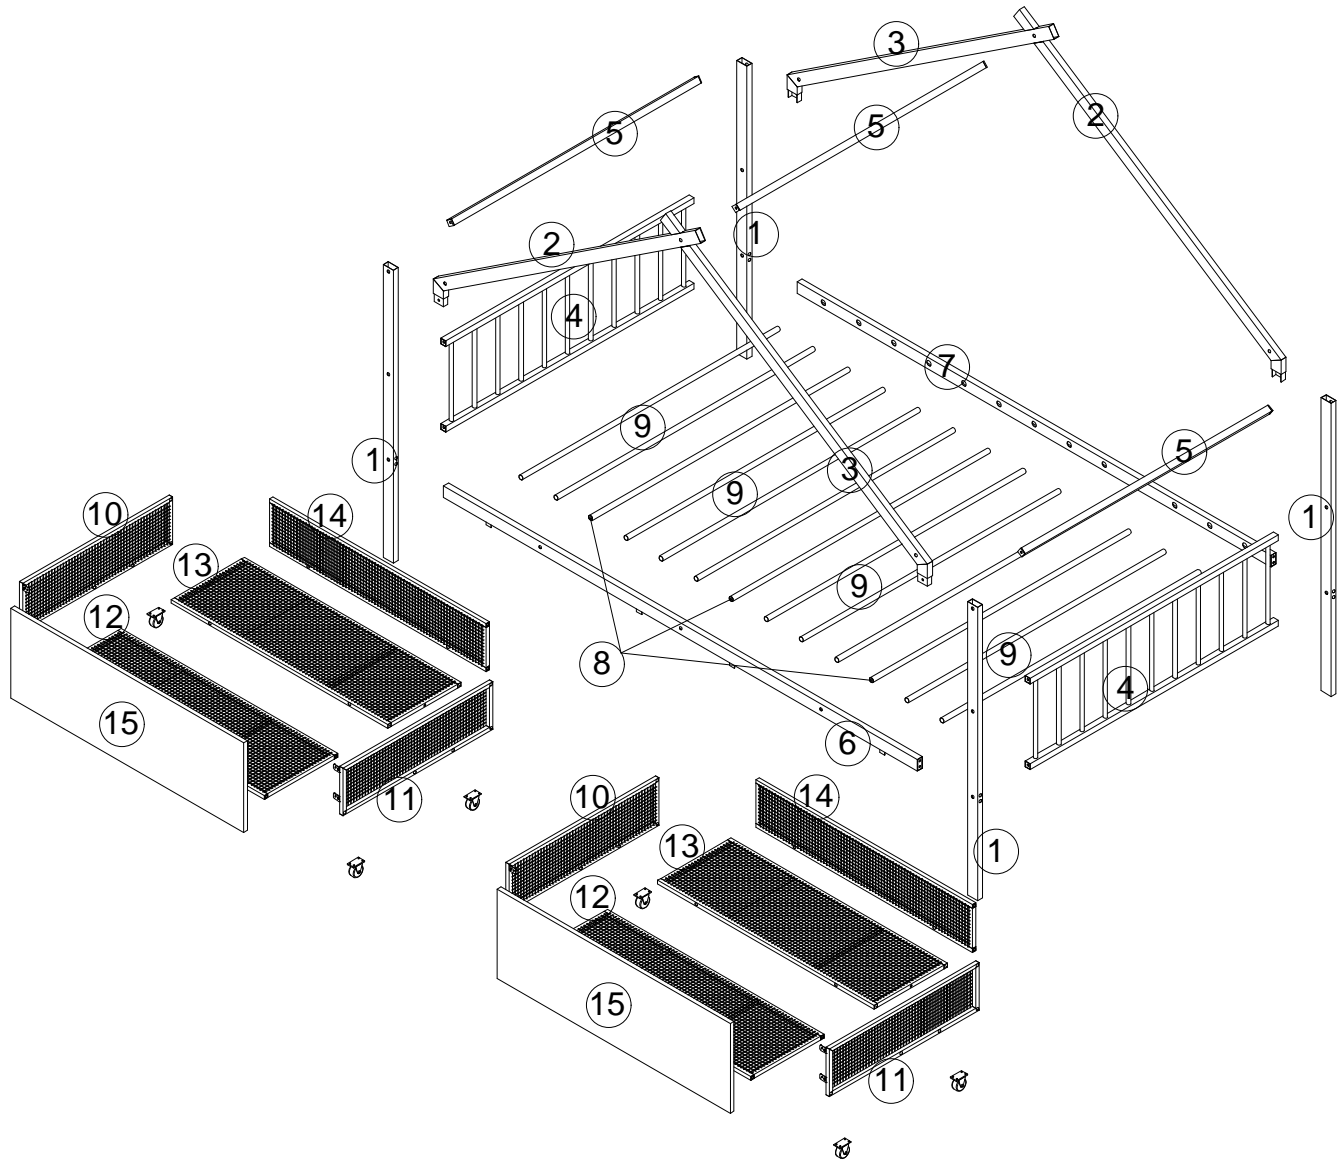

ASSEMBLY INSTRUCTIONS

SKU CODE: MF323483

Detail View

BUNK BED

IMPORTANT:
PLEASE READ INSTRUCTION BEFORE STARTING THE ASSEMBLY

ASSEMBLY INSTRUCTIONS

BUNK BED

Thank you for purchasing this quality product. Be sure to check all packing material carefully for small parts which may have come loose inside the carton during shipment. Separate, identify and count all parts and hardware.

Compare with the parts list to be sure all parts are present.

"DO NOT TIGHTEN SCREWS UNTIL COMPLETELY ASSEMBLED"

PART LIST MF323483

<p>① Vertical bar</p>  <p>4 pcs</p>	<p>② Roof bar</p>  <p>2 pcs</p>	<p>③ Roof bar</p>  <p>2 pcs</p>	<p>④ Guard Frame</p>  <p>2 pcs</p>
<p>⑤ Horizontal bar</p>  <p>3 pcs</p>	<p>⑥ Horizontal bar</p>  <p>1 pc</p>	<p>⑦ Horizontal bar</p>  <p>1 pc</p>	<p>⑧ Slats</p>  <p>3 pcs</p>
<p>⑨ Slats</p>  <p>10 pcs</p>	<p>⑩ Frame</p>  <p>2 pcs</p>	<p>⑪ Frame</p>  <p>2 pcs</p>	<p>⑫ Frame</p>  <p>2 pcs</p>
<p>⑬ Frame</p>  <p>2 pcs</p>	<p>⑭ Frame</p>  <p>2 pcs</p>	<p>⑮ Plank</p>  <p>2 pcs</p>	