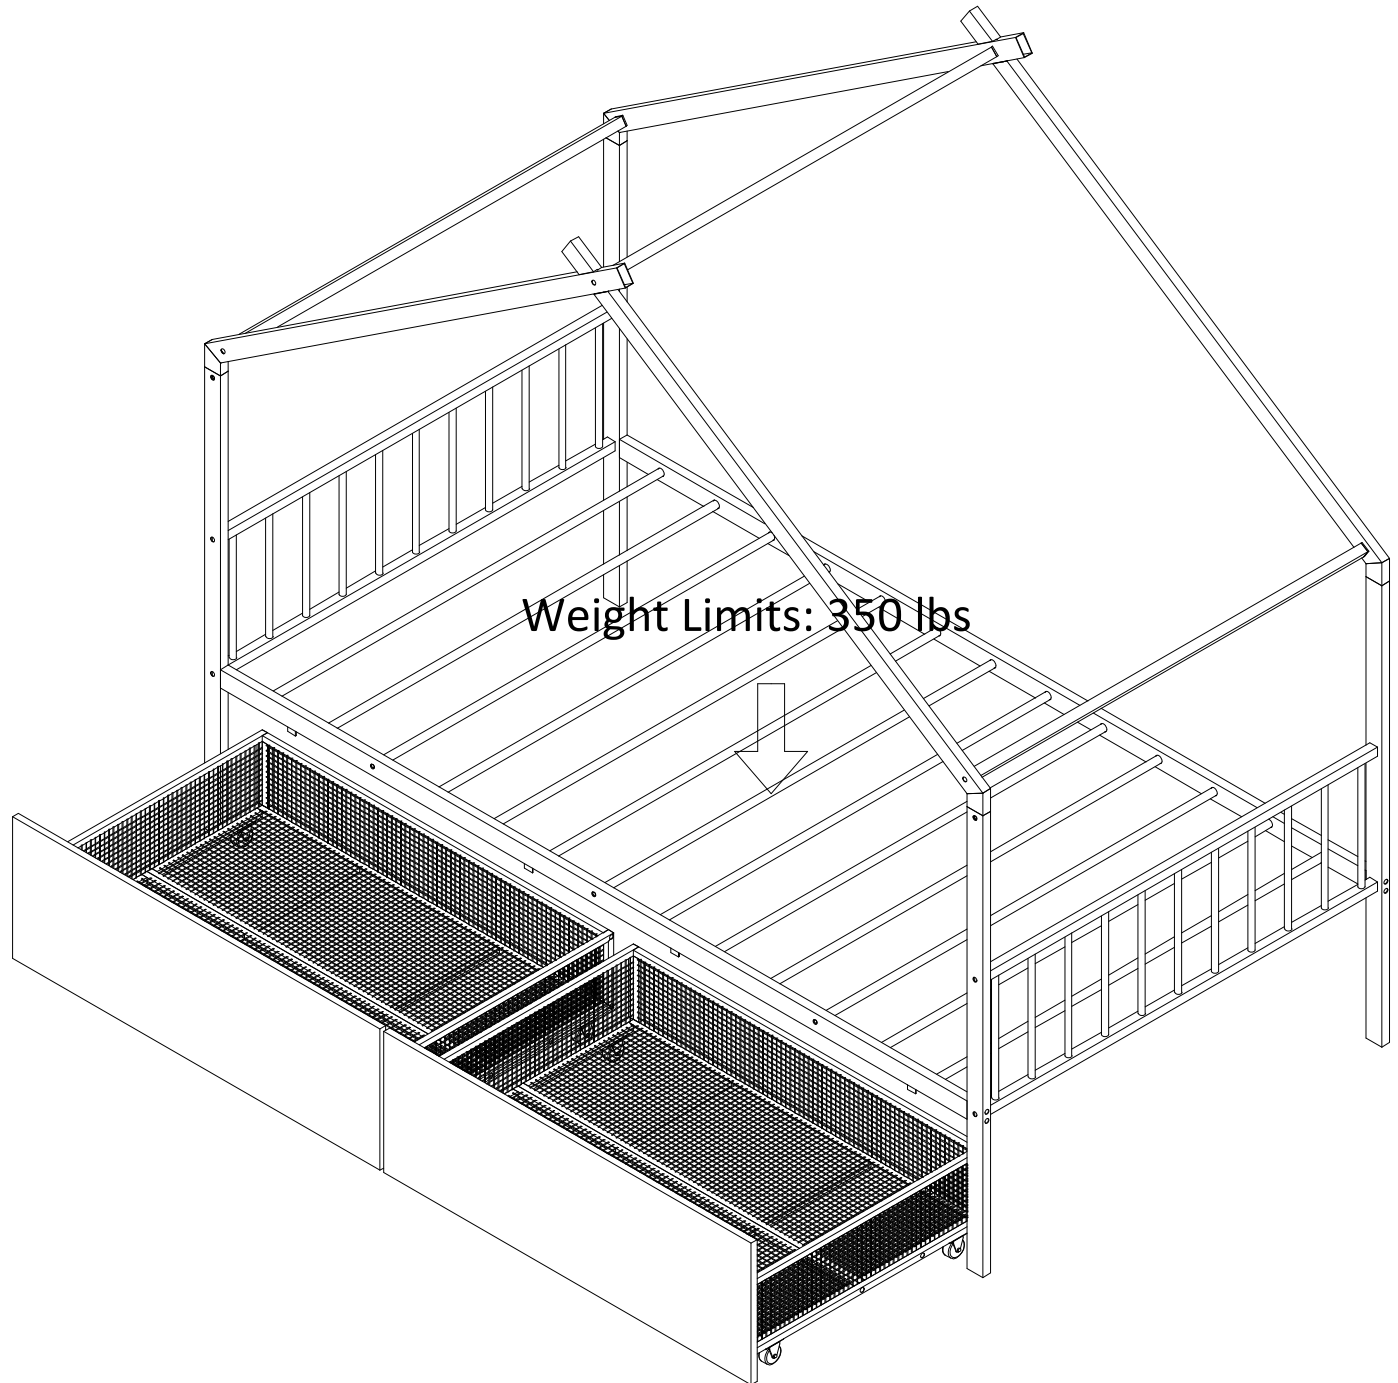

ASSEMBLY INSTRUCTIONS

SKU CODE: MF323483

Detail View

BUNK BED

IMPORTANT:
PLEASE READ INSTRUCTION BEFORE STARTING THE ASSEMBLY

ASSEMBLY INSTRUCTIONS

BUNK BED

Thank you for purchasing this quality product. Be sure to check all packing material carefully for small parts which may have come loose inside the carton during shipment. Separate, identify and count all parts and hardware.

Compare with the parts list to be sure all parts are present.

"DO NOT TIGHTEN SCREWS UNTIL COMPLETELY ASSEMBLED"

PART LIST MF323483

<p>① Vertical bar</p>  <p>4 pcs</p>	<p>② Roof bar</p>  <p>2 pcs</p>	<p>③ Roof bar</p>  <p>2 pcs</p>	<p>④ Guard Frame</p>  <p>2 pcs</p>
<p>⑤ Horizontal bar</p>  <p>3 pcs</p>	<p>⑥ Horizontal bar</p>  <p>1 pc</p>	<p>⑦ Horizontal bar</p>  <p>1 pc</p>	<p>⑧ Slats</p>  <p>3 pcs</p>
<p>⑨ Slats</p>  <p>10 pcs</p>	<p>⑩ Frame</p>  <p>2 pcs</p>	<p>⑪ Frame</p>  <p>2 pcs</p>	<p>⑫ Frame</p>  <p>2 pcs</p>
<p>⑬ Frame</p>  <p>2 pcs</p>	<p>⑭ Frame</p>  <p>2 pcs</p>	<p>⑮ Plank</p>  <p>2 pcs</p>	