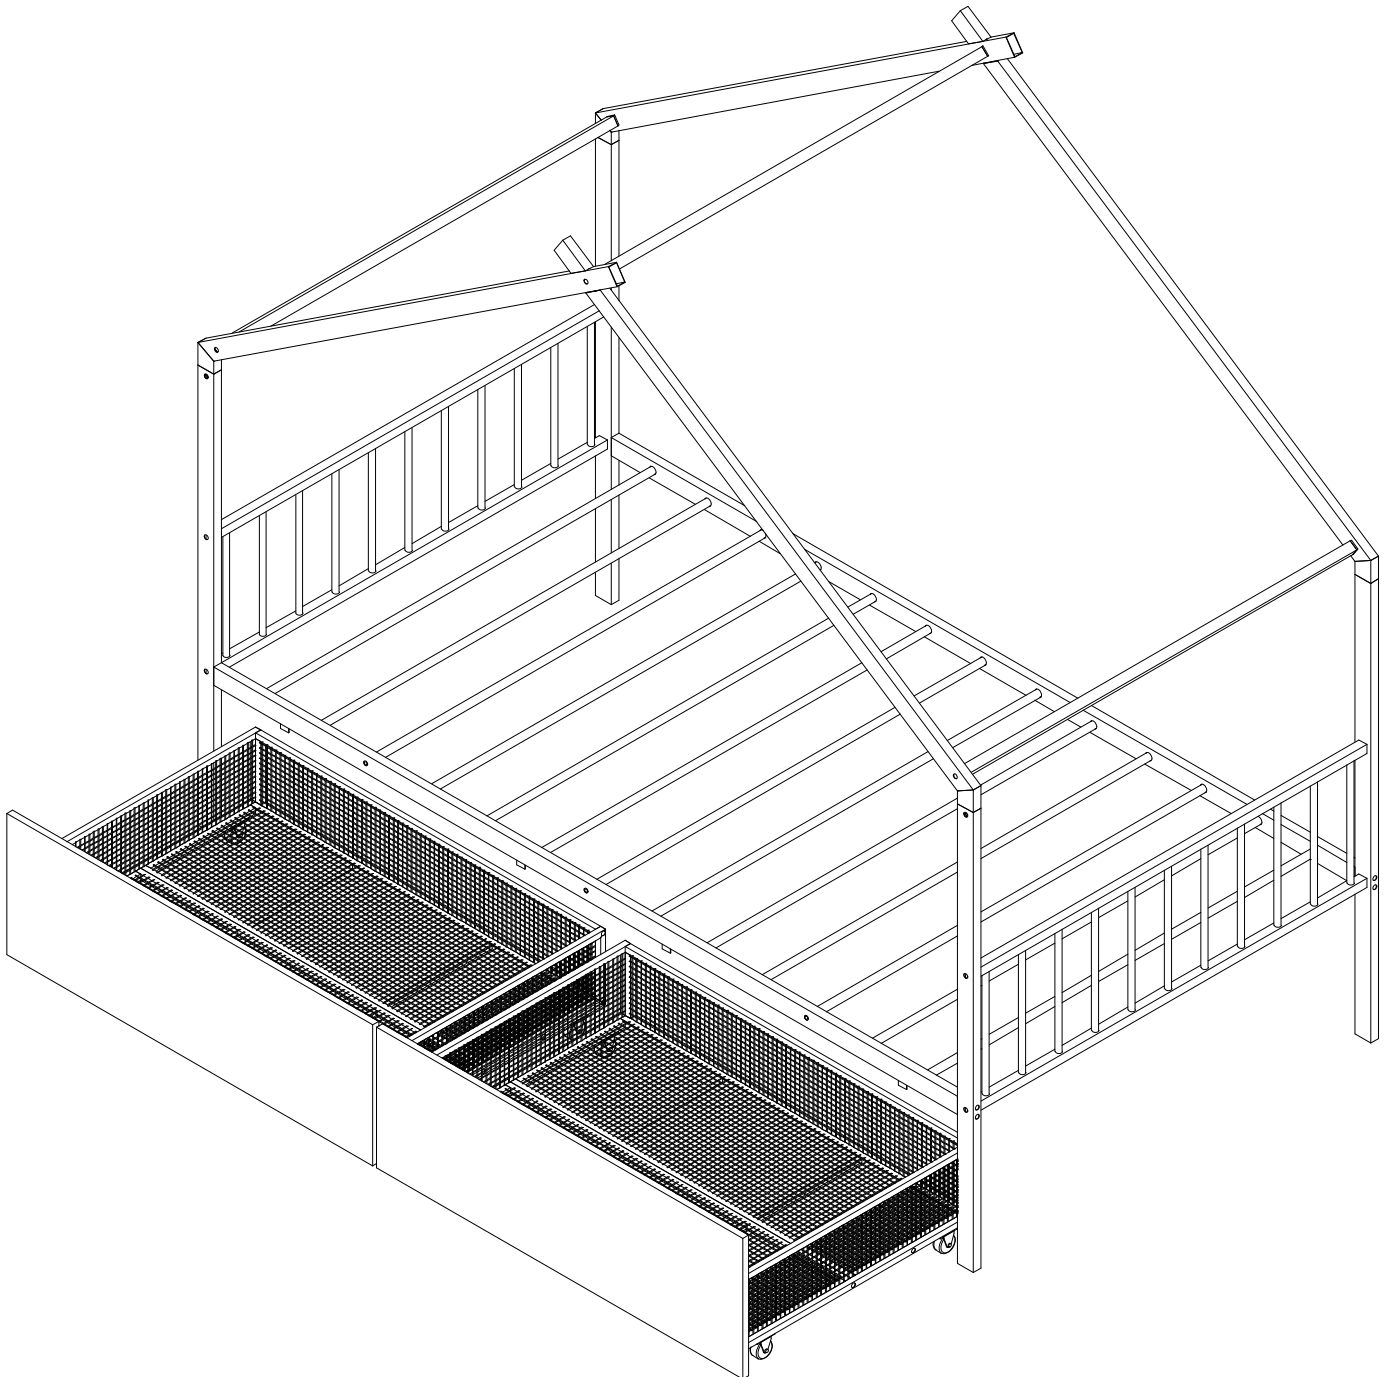

ASSEMBLY INSTRUCTIONS

SKU CODE: MF323483

Detail View

BUNK BED

IMPORTANT:
PLEASE READ INSTRUCTION BEFORE STARTING THE ASSEMBLY

ASSEMBLY INSTRUCTIONS

BUNK BED

Thank you for purchasing this quality product. Be sure to check all packing material carefully for small parts which may have come loose inside the carton during shipment. Separate, identify and count all parts and hardware.

Compare with the parts list to be sure all parts are present.

"DO NOT TIGHTEN SCREWS UNTIL COMPLETELY ASSEMBLED"

PART LIST MF323483

<p>① Vertical bar</p>  <p>4 pcs</p>	<p>② Roof bar</p>  <p>2 pcs</p>	<p>③ Roof bar</p>  <p>2 pcs</p>	<p>④ Guard Frame</p>  <p>2 pcs</p>
<p>⑤ Horizontal bar</p>  <p>3 pcs</p>	<p>⑥ Horizontal bar</p>  <p>1 pc</p>	<p>⑦ Horizontal bar</p>  <p>1 pc</p>	<p>⑧ Slats</p>  <p>3 pcs</p>
<p>⑨ Slats</p>  <p>10 pcs</p>	<p>⑩ Frame</p>  <p>2 pcs</p>	<p>⑪ Frame</p>  <p>2 pcs</p>	<p>⑫ Frame</p>  <p>2 pcs</p>
<p>⑬ Frame</p>  <p>2 pcs</p>	<p>⑭ Frame</p>  <p>2 pcs</p>	<p>⑮ Plank</p>  <p>2 pcs</p>	