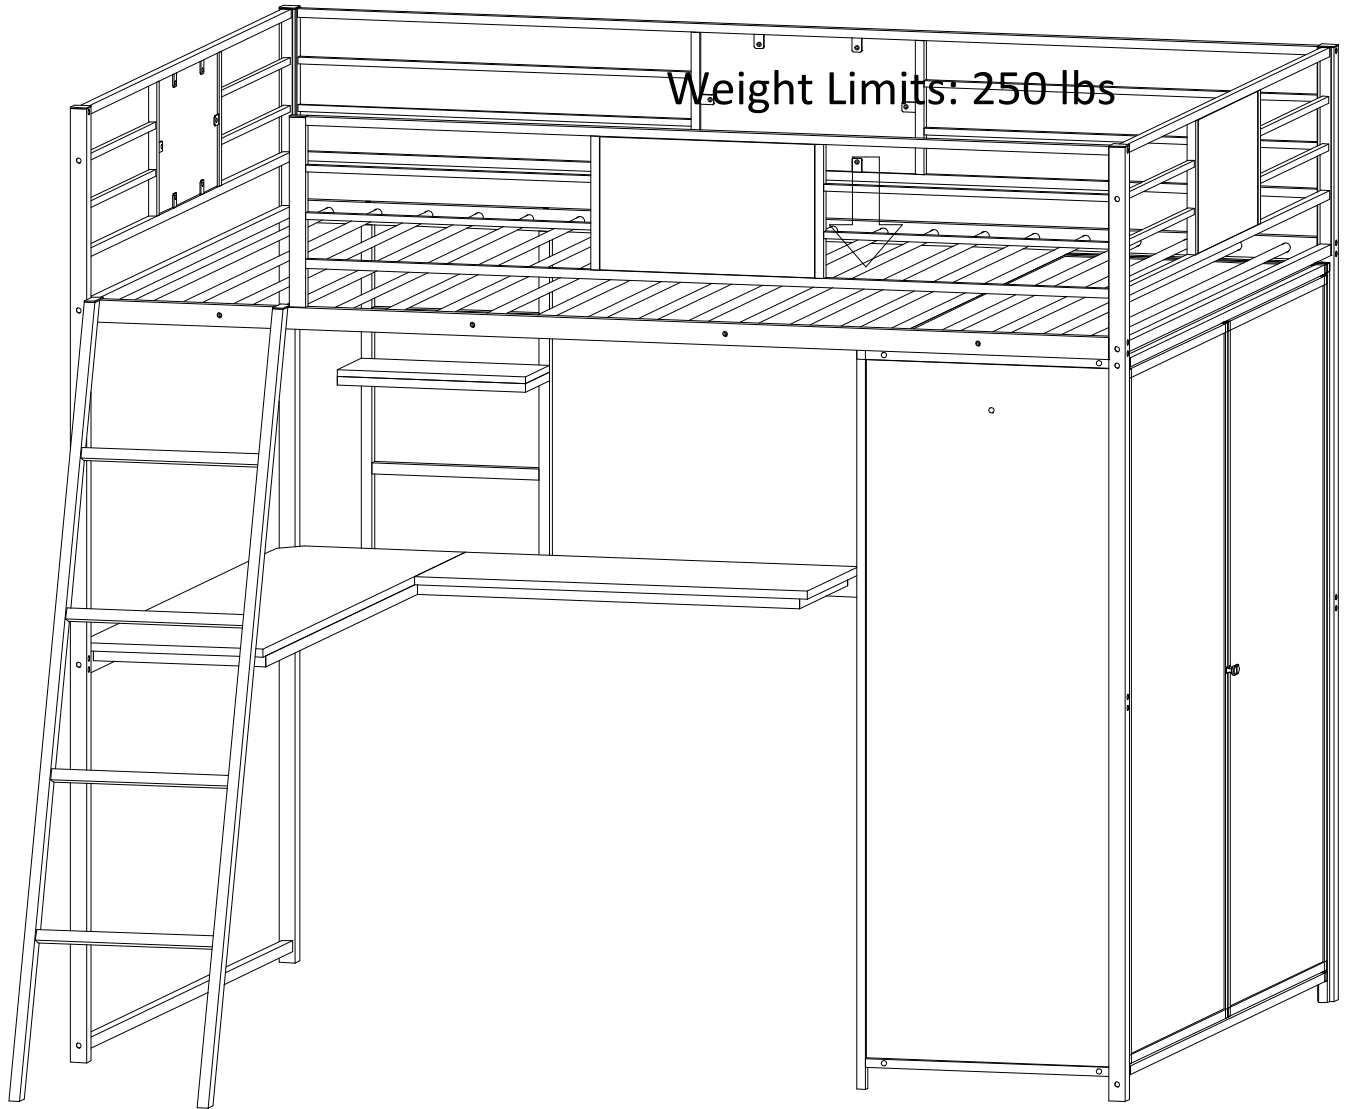

ASSEMBLY INSTRUCTIONS

SKU CODE: MF325302/MF325303

SAFETY WARNING

1. This bed is designed for use only mattress (es) meeting the following specifications on the upper bunk:

Upper bunk

Bed type	Length	Width	Thickness
Twin Standard	74" - 75"	38 ½"	6" max