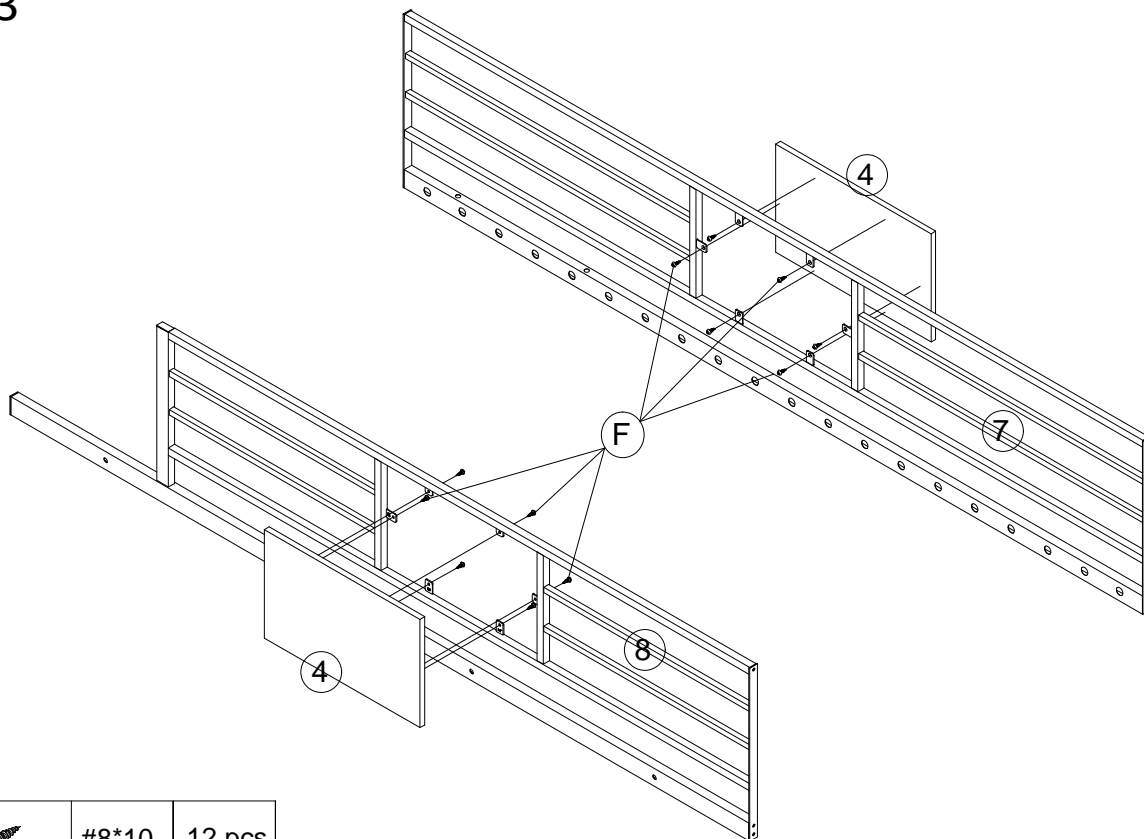

LOFT BED ASSEMBLY INSTRUCTIONS ITEM: MF325302/MF325303

STEP 3

F		#8*10	12 pcs

STEP 4