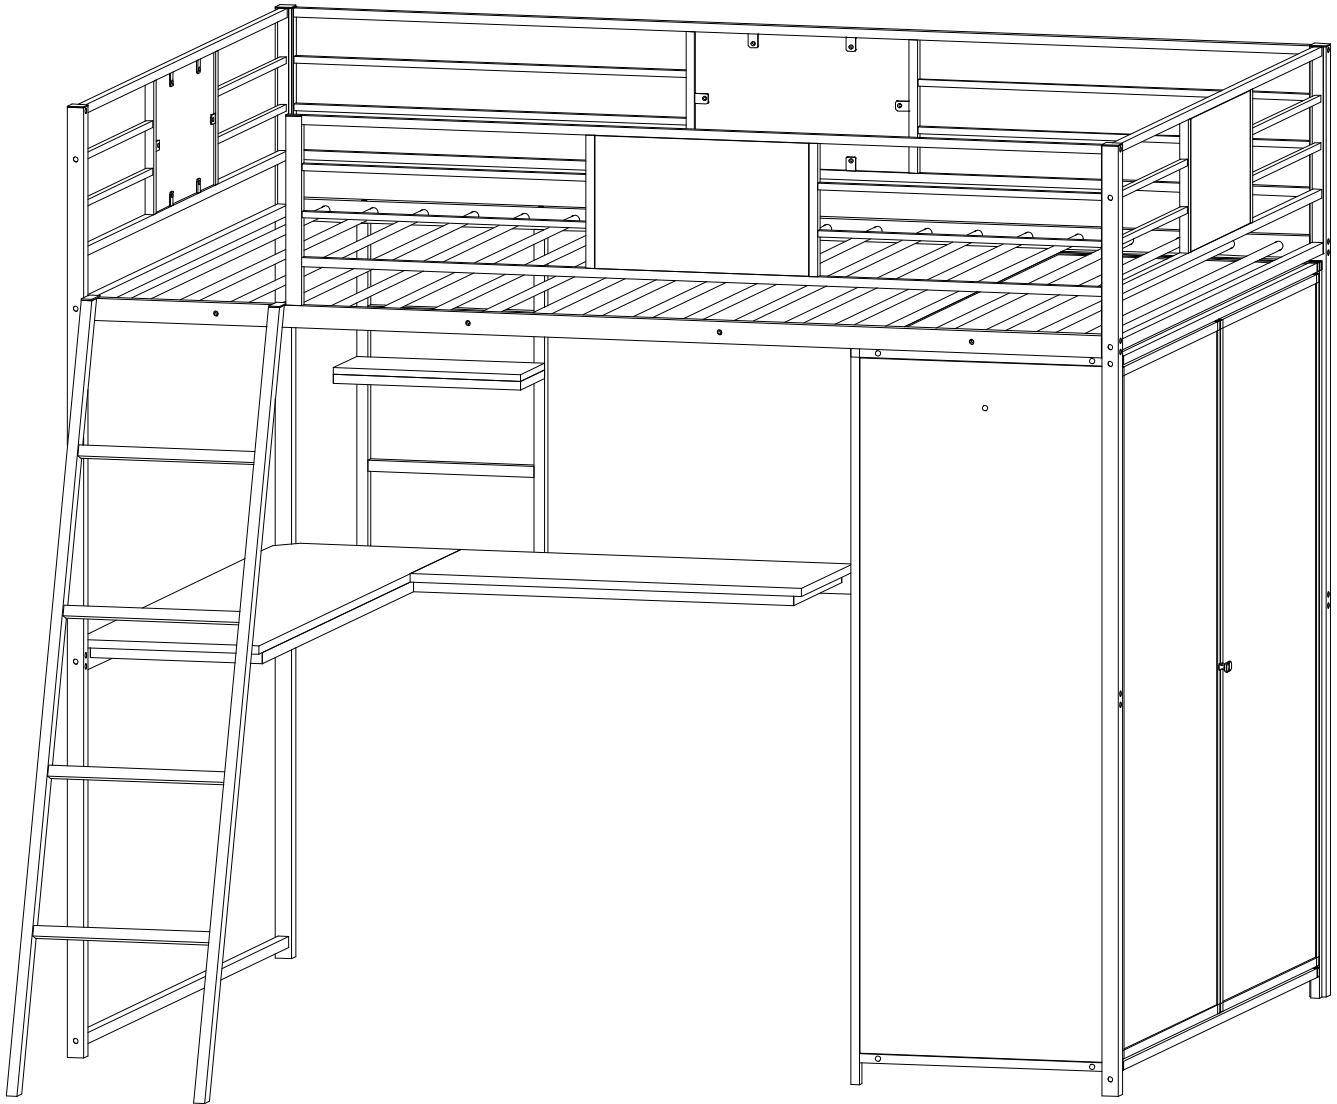

ASSEMBLY INSTRUCTIONS

LOFT BED

Thank you for purchasing this quality product. Be sure to check all packing material carefully for small parts which may have come loose inside the carton during shipment. Separate, identify and count all parts and hardware.

Compare with the parts list to be sure all parts are present.

"DO NOT TIGHTEN SCREWS UNTIL COMPLETELY ASSEMBLED"