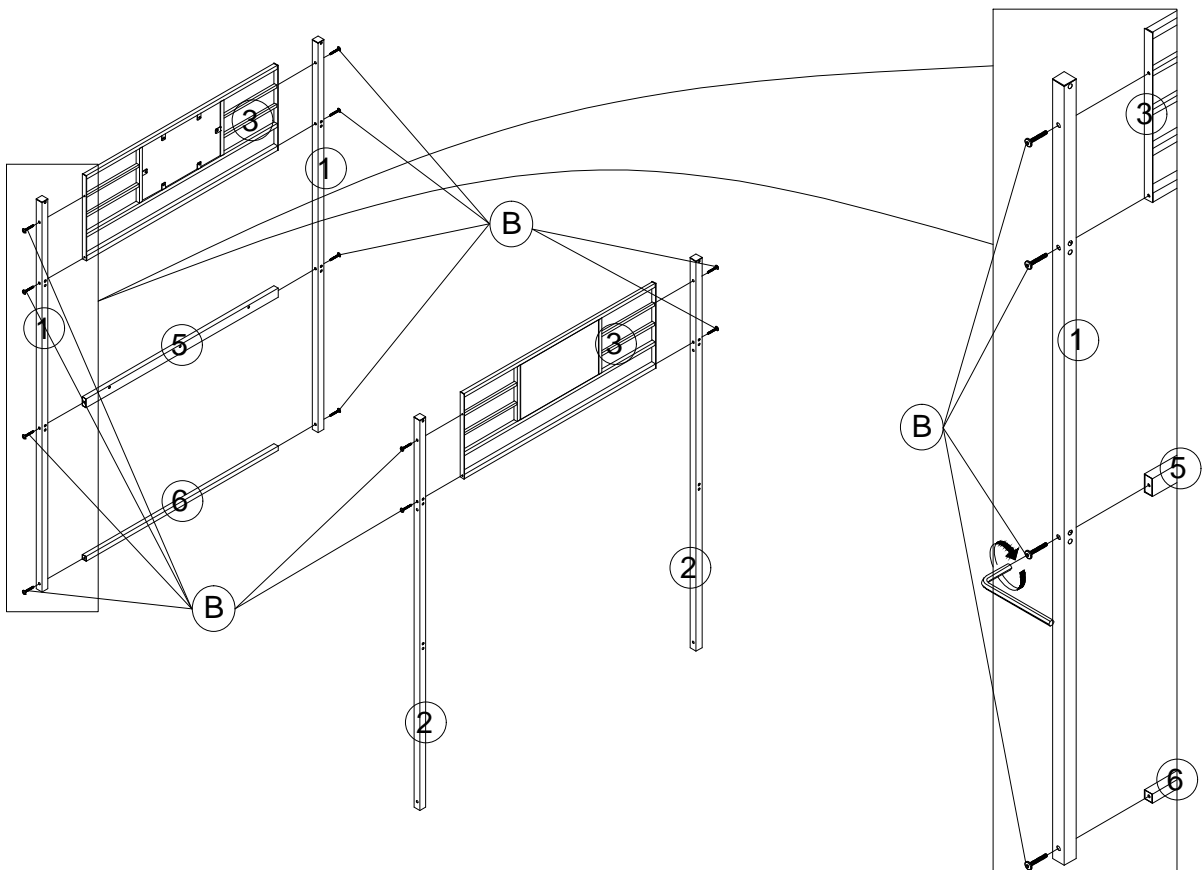

LOFT BED ASSEMBLY INSTRUCTIONS ITEM: MF325302/MF325303

STEP 1

F		#8*10	12 pcs
---	---	-------	--------

STEP 2

B		1/4*50	12 pcs
---	---	--------	--------

LOFT BED ASSEMBLY INSTRUCTIONS ITEM: MF325302/MF325303