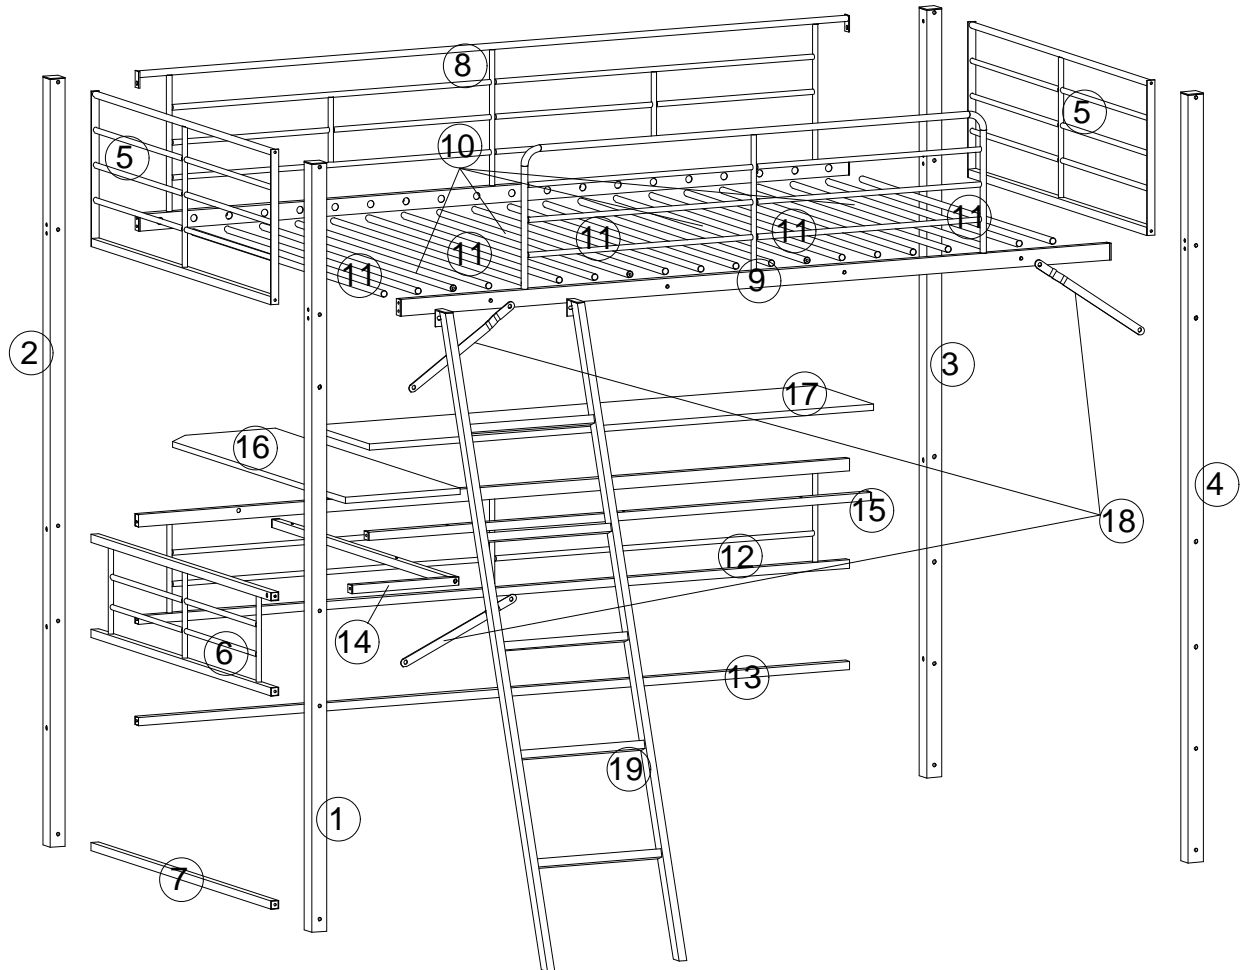

Compare with the parts list to be sure all parts are present.

"DO NOT TIGHTEN SCREWS UNTIL COMPLETELY ASSEMBLED"

Detail View

LOFT BED

IMPORTANT:

PLEASE READ INSTRUCTION BEFORE STARTING THE ASSEMBLY

PART LIST MF313387

<p>① Vertical Bar</p>  <p>1 pc</p>	<p>② Vertical Bar</p>  <p>1 pc</p>	<p>③ Vertical Bar</p>  <p>1 pc</p>	<p>④ Vertical Bar</p>  <p>1 pc</p>
<p>⑦ Horizontal Bar</p>  <p>1 pc</p>	<p>⑧ Guard Frame</p>  <p>1 pc</p>	<p>⑨ Guard Frame</p>  <p>1 pc</p>	<p>⑫ Guard Frame</p>  <p>1 pc</p>
<p>⑬ Horizontal Bar</p>  <p>1 pc</p>	<p>⑮ Horizontal Bar</p>  <p>1 pc</p>	<p>⑱ Support bar</p>  <p>3 pcs</p>	<p>⑲ Stair</p>  <p>1 pc</p>
<p>⑳ Shelf Frame</p>  <p>2 pcs</p>	<p>㉒ Shelf Horizontal Bar</p>  <p>1 pc</p>	<p>㉓ Shelf Horizontal Bar</p>  <p>1 pc</p>	