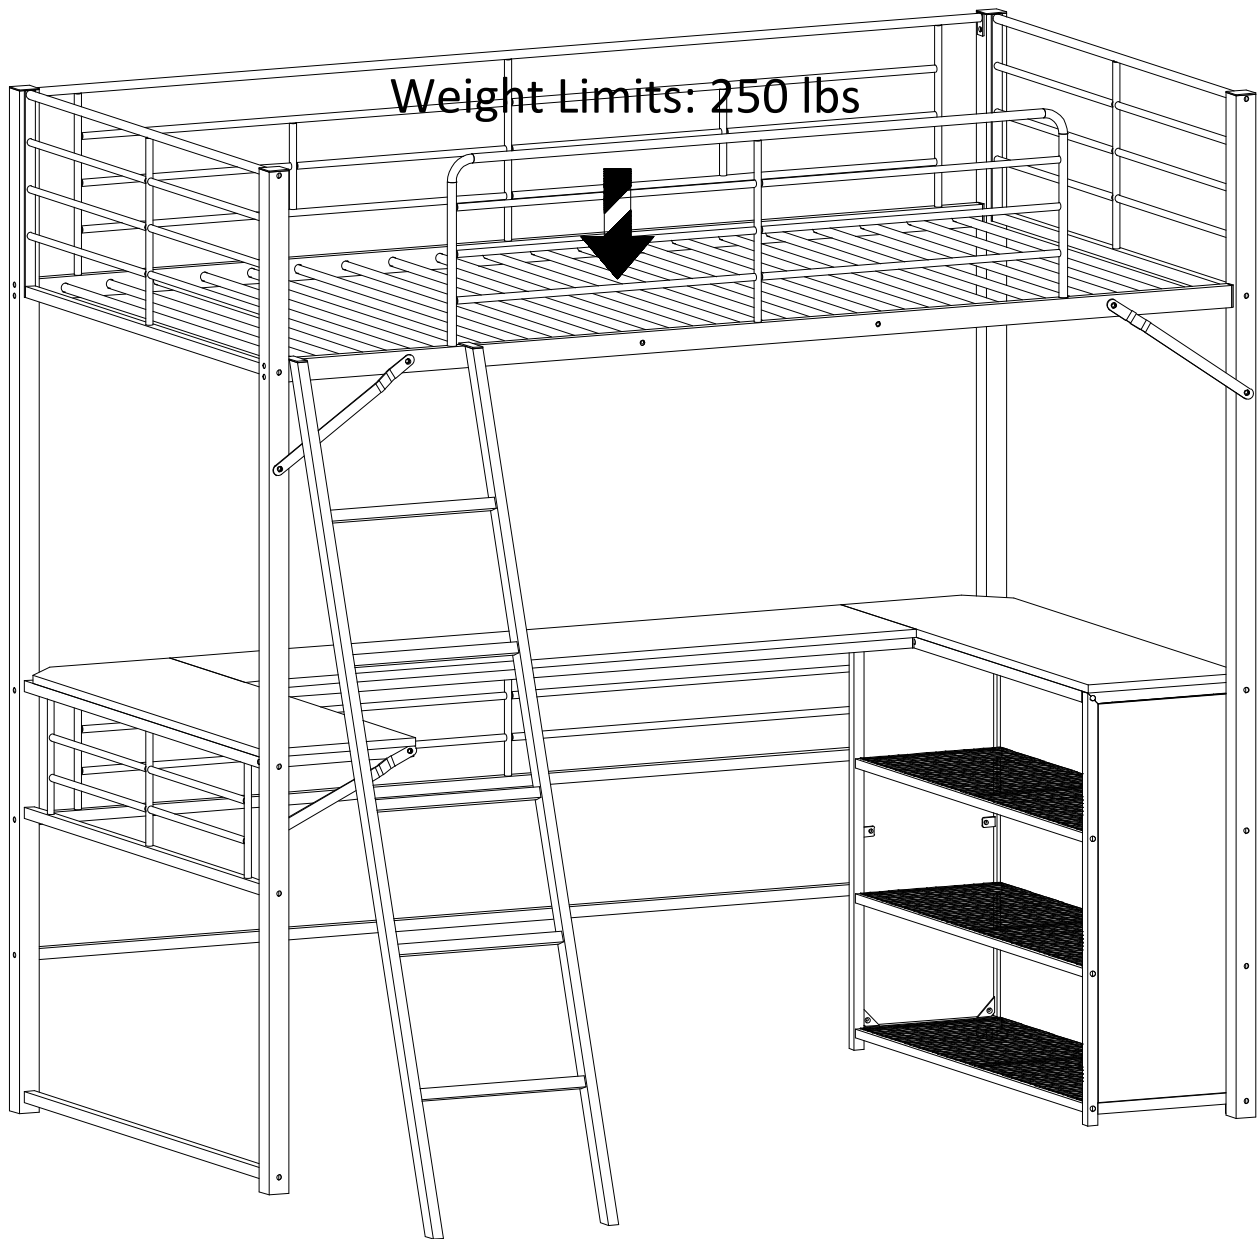

ASSEMBLY INSTRUCTIONS

SKU CODE: MF313387/MF313388

SAFETY WARNING

1. This bed is designed for use only mattress (es) meeting the following specifications on the upper bunk:

Upper bunk

Bed type	Length	Width	Thickness
Twin Standard	74" - 75"	38 ½"	6" max