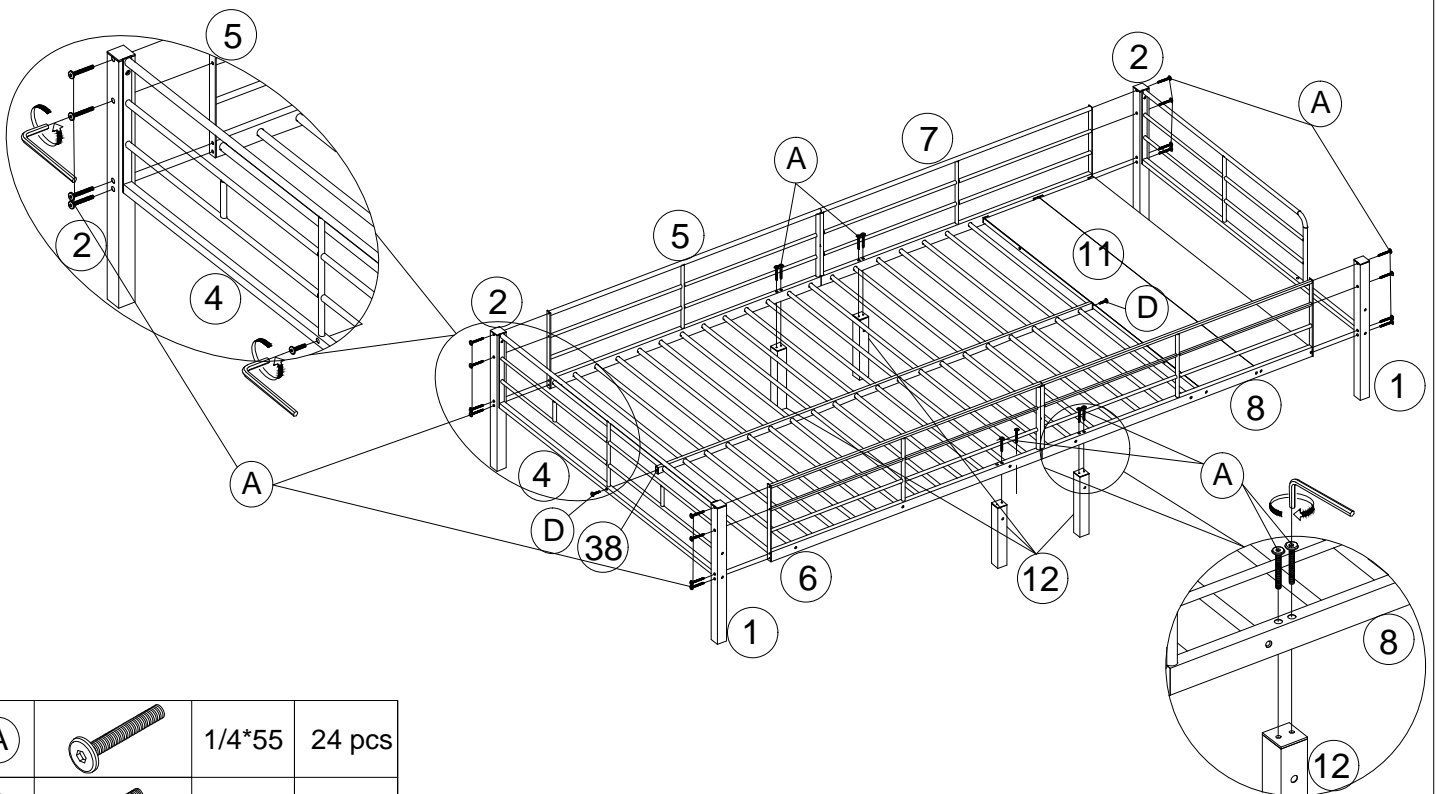

STEP 4

(A)		1/4*55	24 pcs
(D)		1/4*32	2 pcs