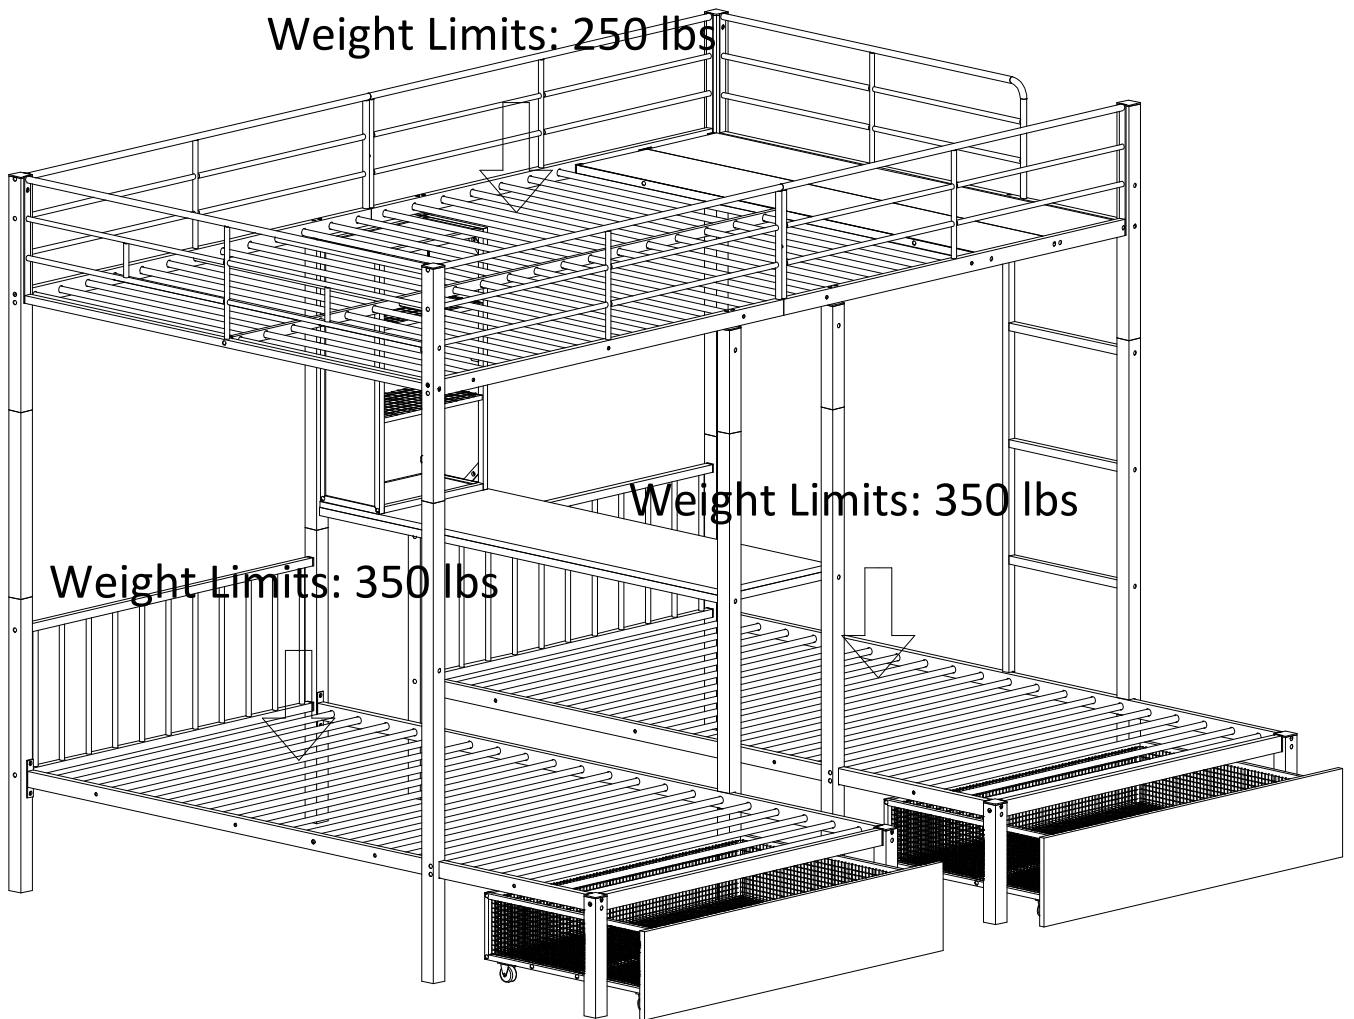

ASSEMBLY INSTRUCTIONS

SKU CODE: MF309720-MF309721