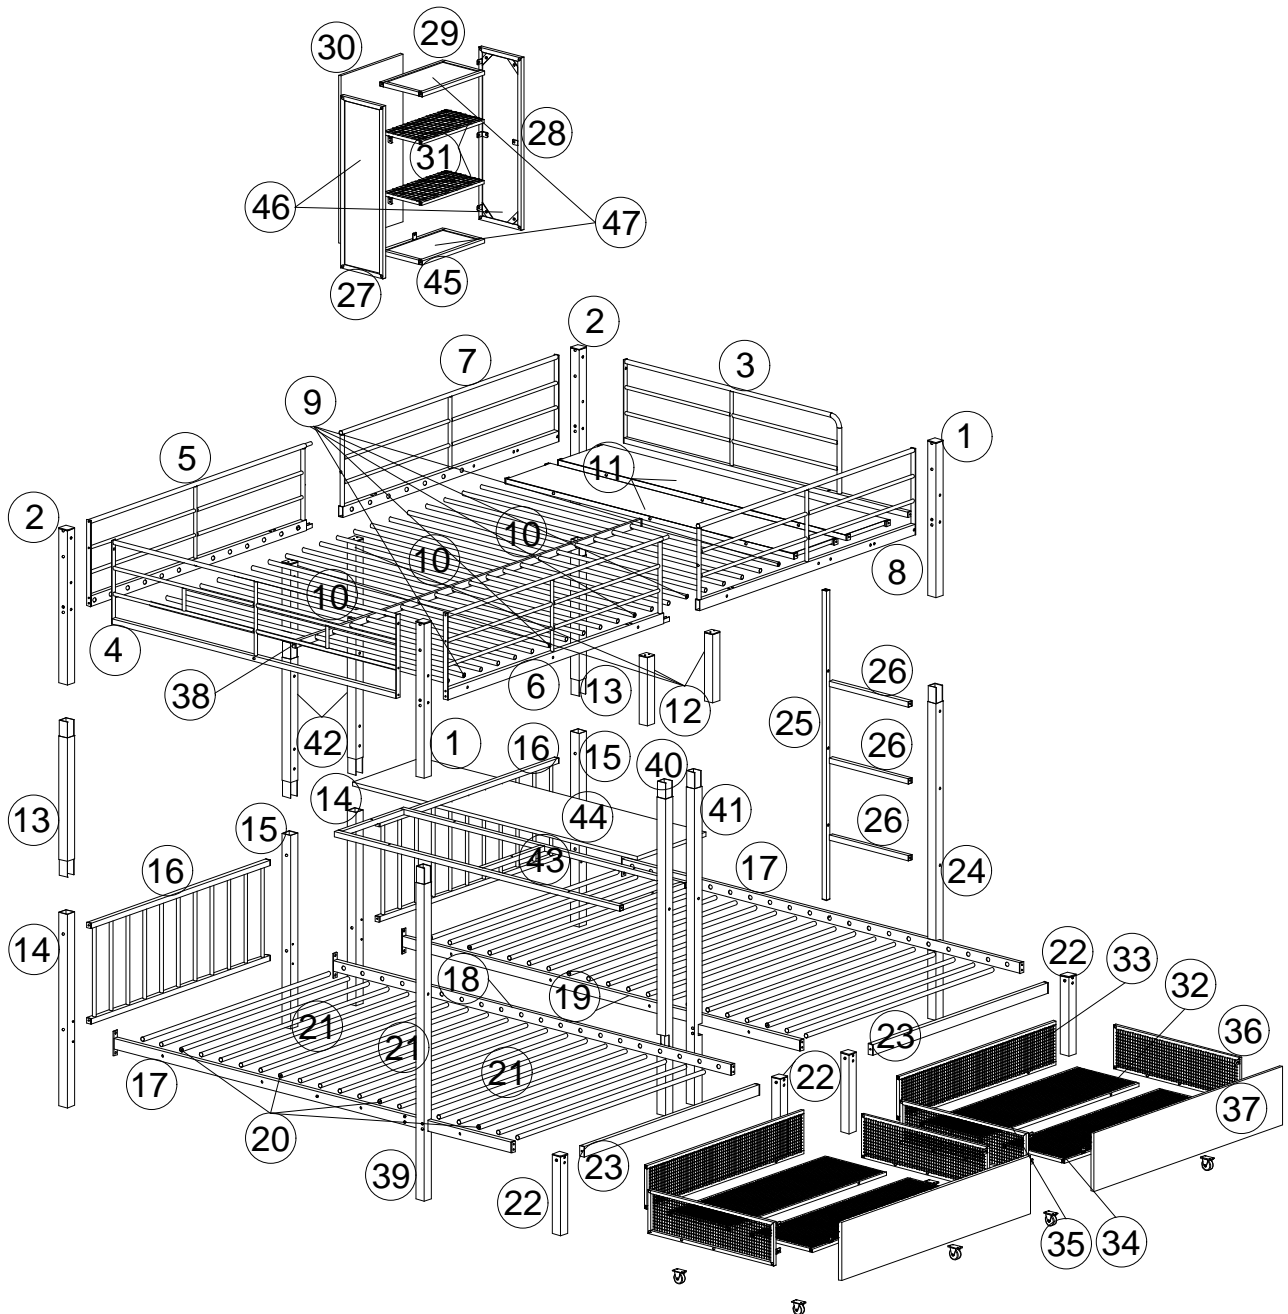

Detail View

BUNK BED

IMPORTANT:

PLEASE READ INSTRUCTION BEFORE STARTING THE ASSEMBLY