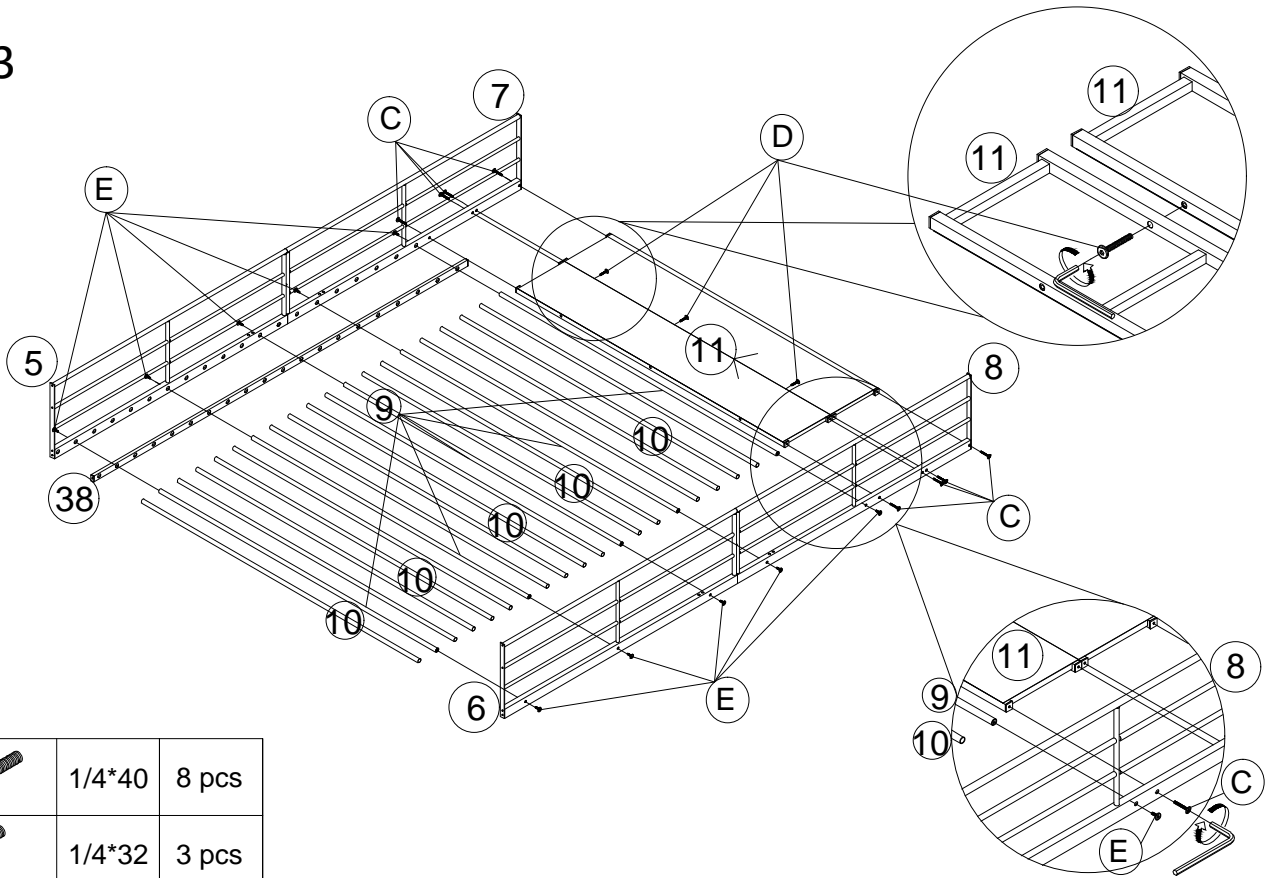

BUNK BED ASSEMBLY INSTRUCTIONS

ITEM: MF309720-MF309721

STEP 3

(C)		1/4*40	8 pcs
(D)		1/4*32	3 pcs
(E)		1/4*18	10 pcs