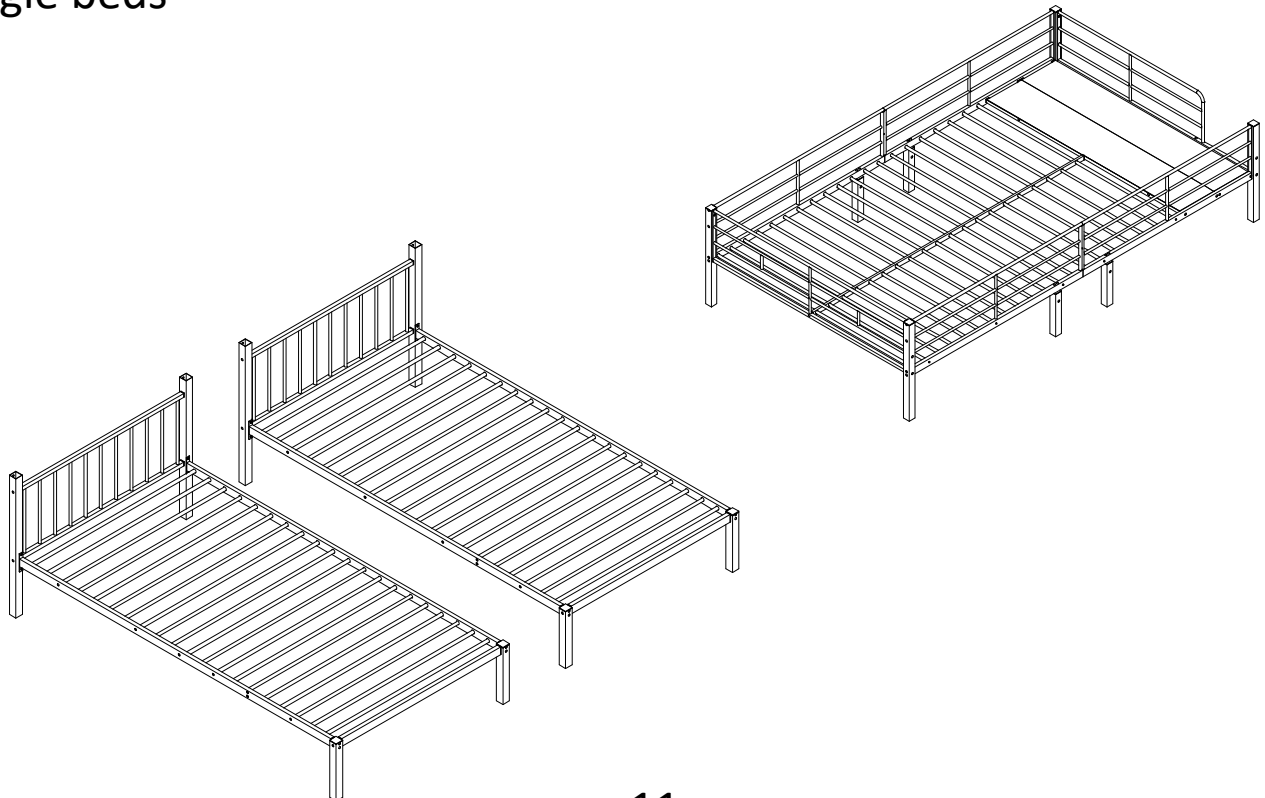

STEP 6

E		1/4*18	16 pcs
---	---	--------	--------

BUNK BED ASSEMBLY INSTRUCTIONS ITEM: MF309720-MF309721

STEP 7

(A)		1/4*55	8 pcs
(E)		1/4*18	8 pcs

STEP 8 Single beds

BUNK BED ASSEMBLY INSTRUCTIONS ITEM: MF309720-MF309721