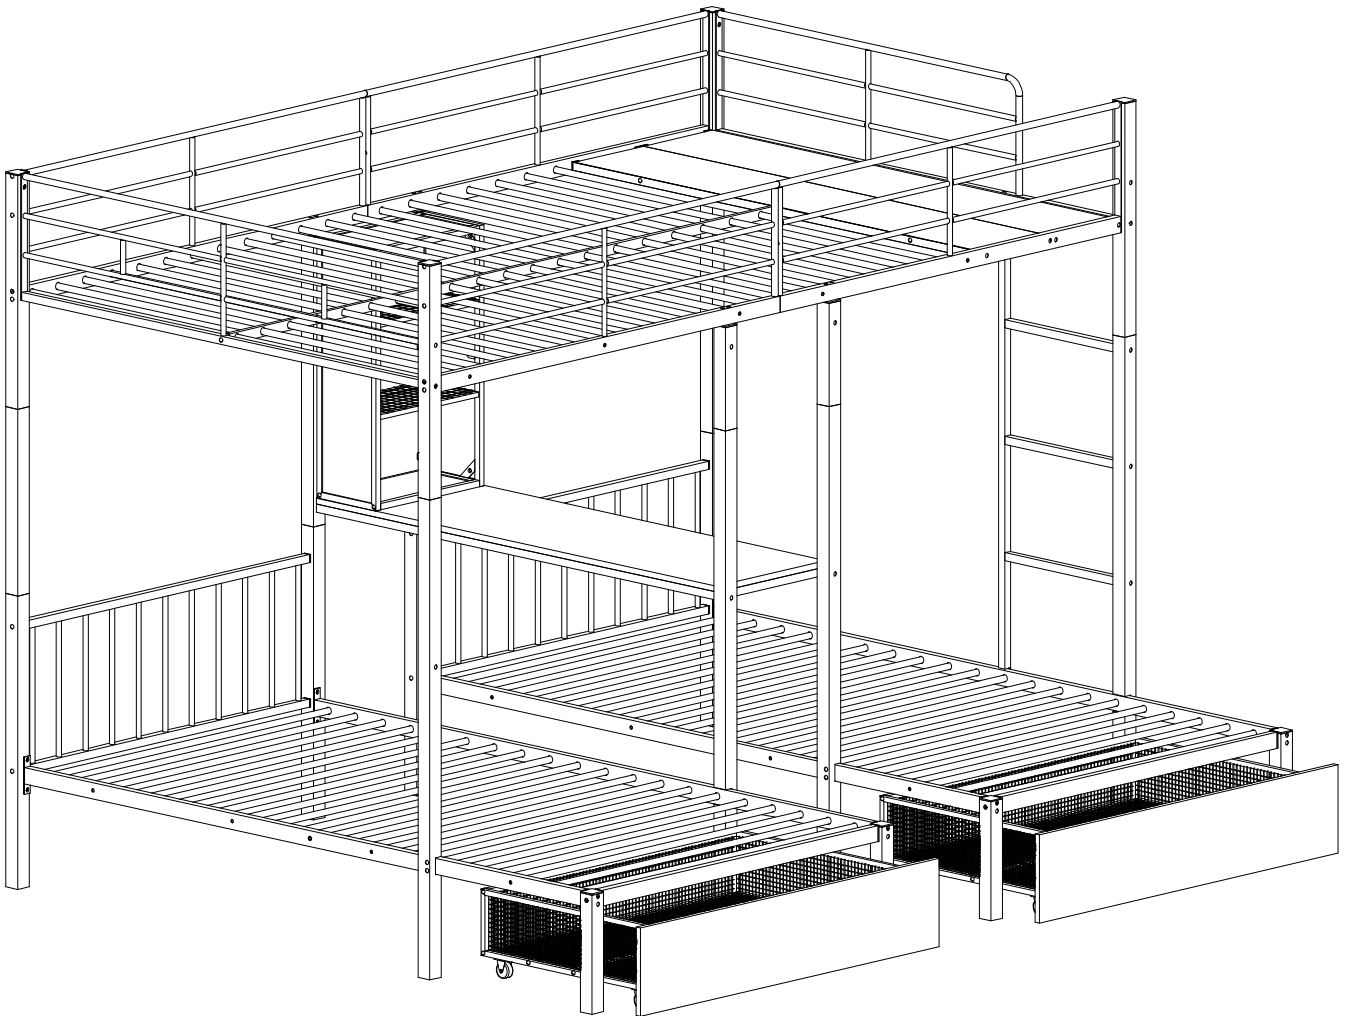

ASSEMBLY INSTRUCTIONS

BUNK BED

Thank you for purchasing this quality product. Be sure to check all packing material carefully for small parts which may have come loose inside the carton during shipment. Separate, identify and count all parts and hardware.

Compare with the parts list to be sure all parts are present.

"DO NOT TIGHTEN SCREWS UNTIL COMPLETELY ASSEMBLED"