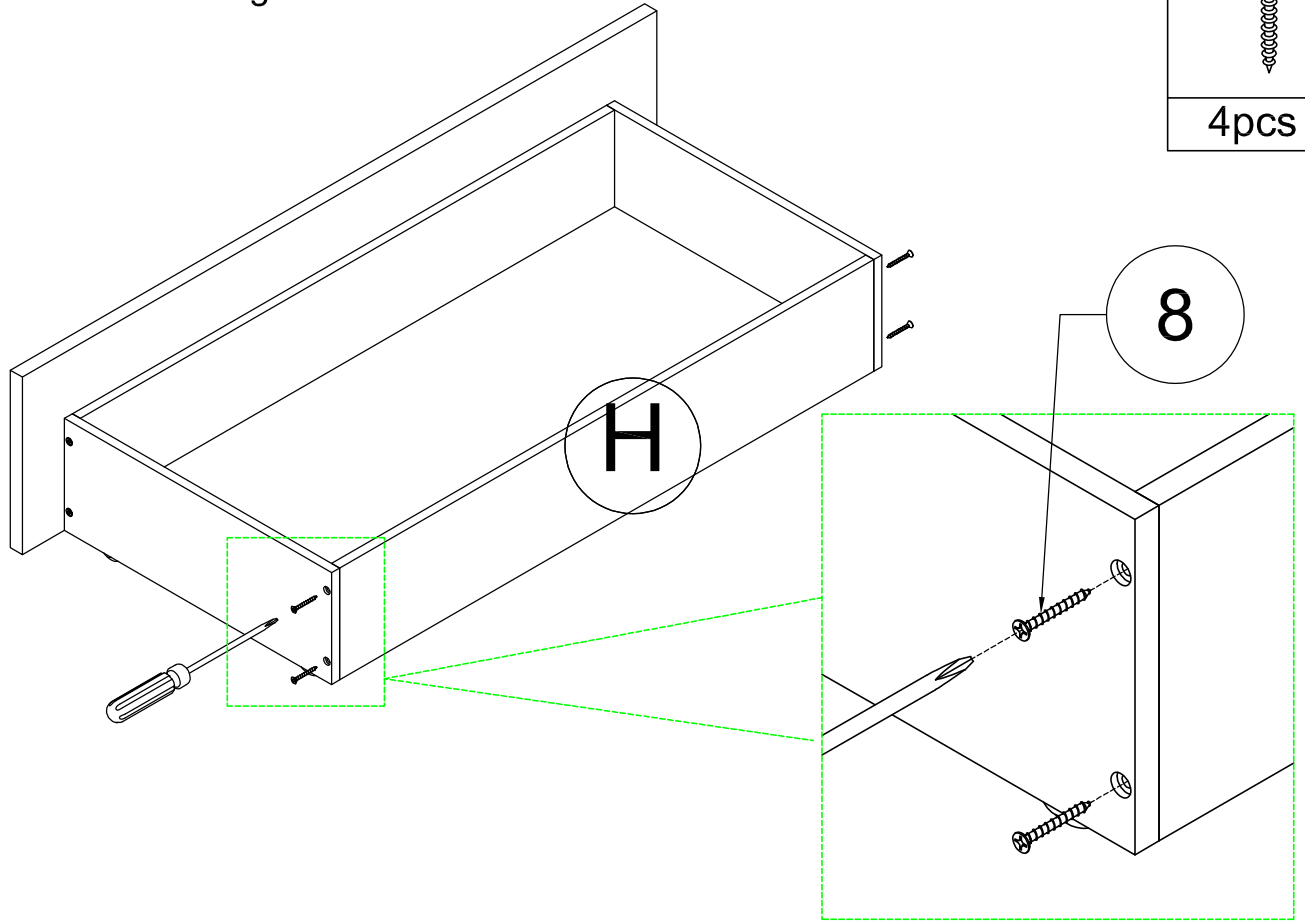

ASSEMBLY INSTRUCTION

SKU CODE: (WF309187)

ASSEMBLY INSTRUCTION

Part List (WF309187)

A  Leg - 2pcs	B  HB Frames - 1pc	C  FB Frames - 1pcs
D1  Side Rails - 2pcs	D2  Side Rails - 2pcs	E  Side Leg - 2pcs
R  Support Leg - 3pcs	F  Slats - 7pcs	F1  Slats - 3pcs
G  Drawers - Font Panel - 1pc	I  Drawers - Side Panel - 2pcs	H  Drawers - Back Panel - 1pc
K  Drawers - Bottom Panel - 1pc	L  Drawers - Support Bottom - 1pc	

STEP 6-1: Following below illustration:

STEP 7: Following below illustration:

8

4pcs

STEP 7-1: Following below illustration:

1

4pcs

9