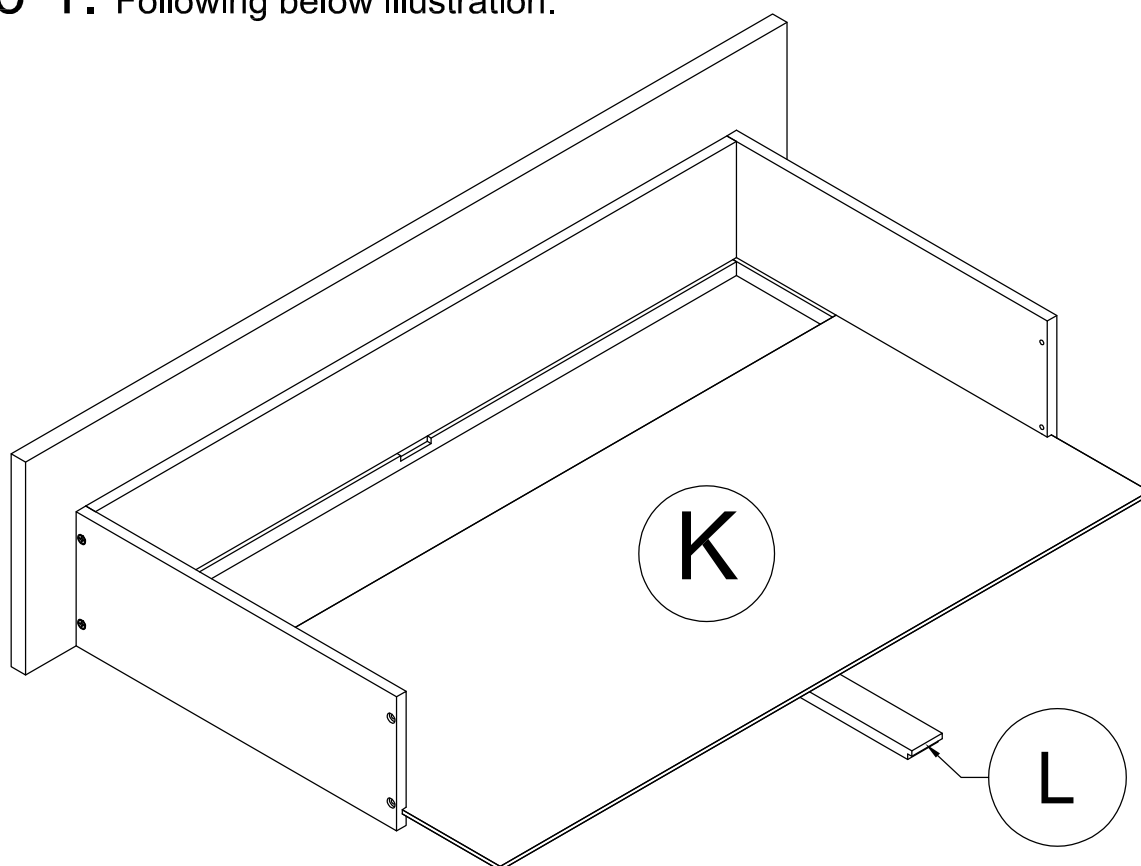

STEP 6-1: Following below illustration: