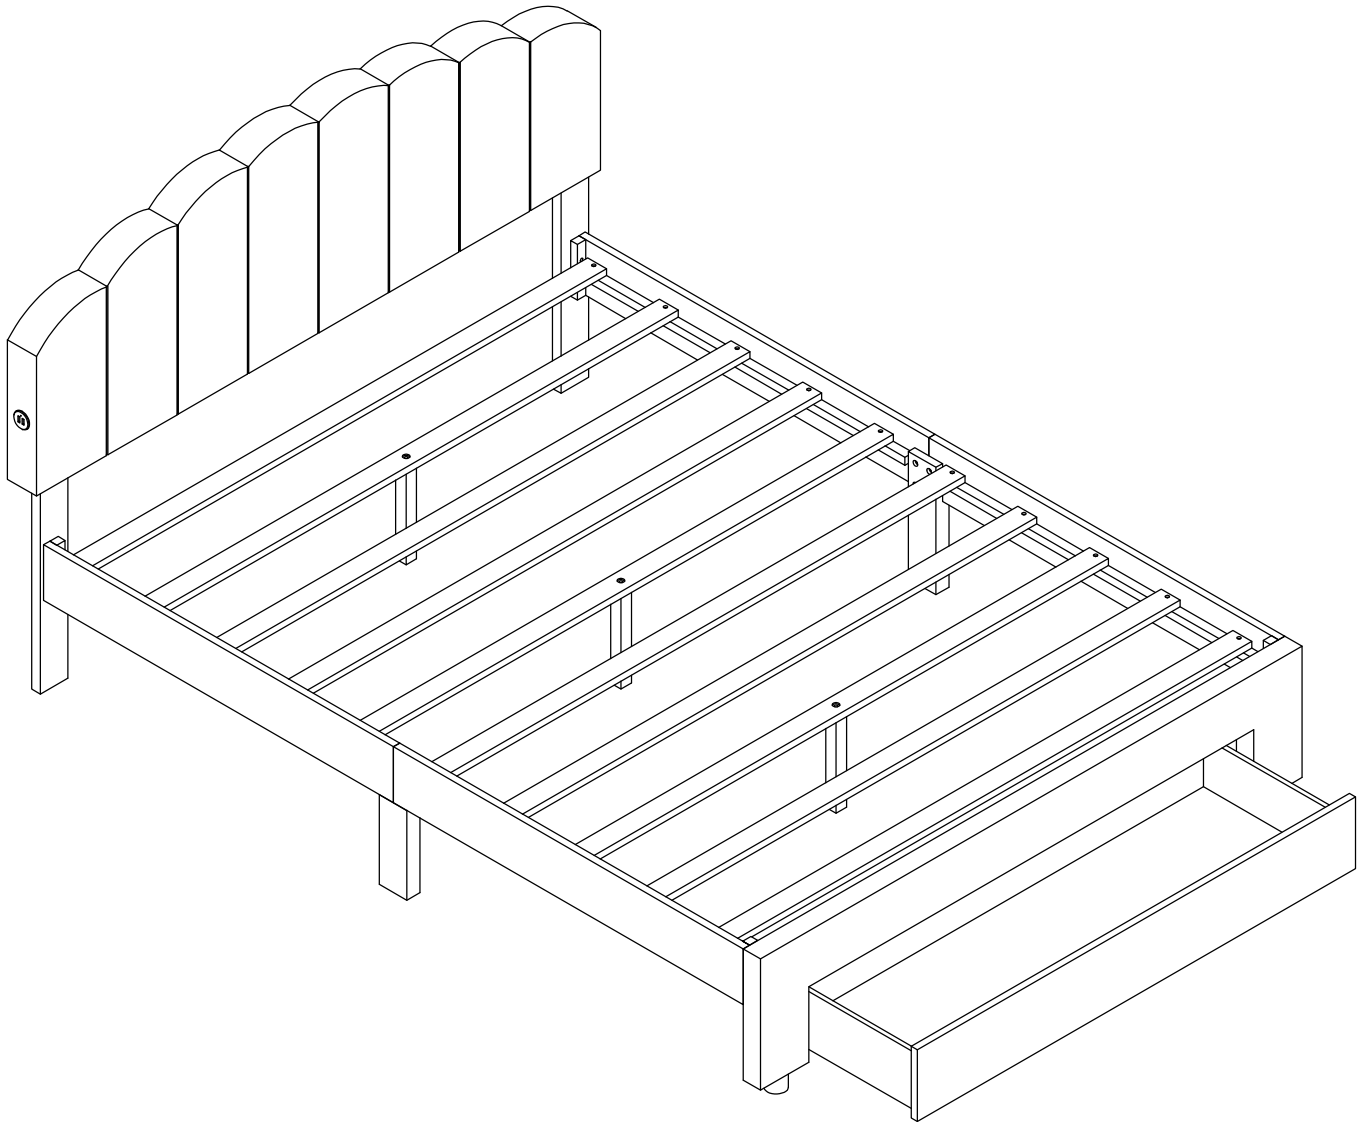

ASSEMBLY INSTRUCTION

SKU CODE: (WF309187)

ASSEMBLY INSTRUCTION

Part List (WF309187)

A  Leg - 2pcs	B  HB Frames - 1pc	C  FB Frames - 1pcs
D1  Side Rails - 2pcs	D2  Side Rails - 2pcs	E  Side Leg - 2pcs
R  Support Leg - 3pcs	F  Slats - 7pcs	F1  Slats - 3pcs
G  Drawers - Font Panel - 1pc	I  Drawers - Side Panel - 2pcs	H  Drawers - Back Panel - 1pc
K  Drawers - Bottom Panel - 1pc	L  Drawers - Support Bottom - 1pc	

STEP 4: Following below illustration:

7

8pcs

STEP 5: Following below illustration:

5	8
	
3pcs	20pcs

STEP 6: Following below illustration:

8

4pcs