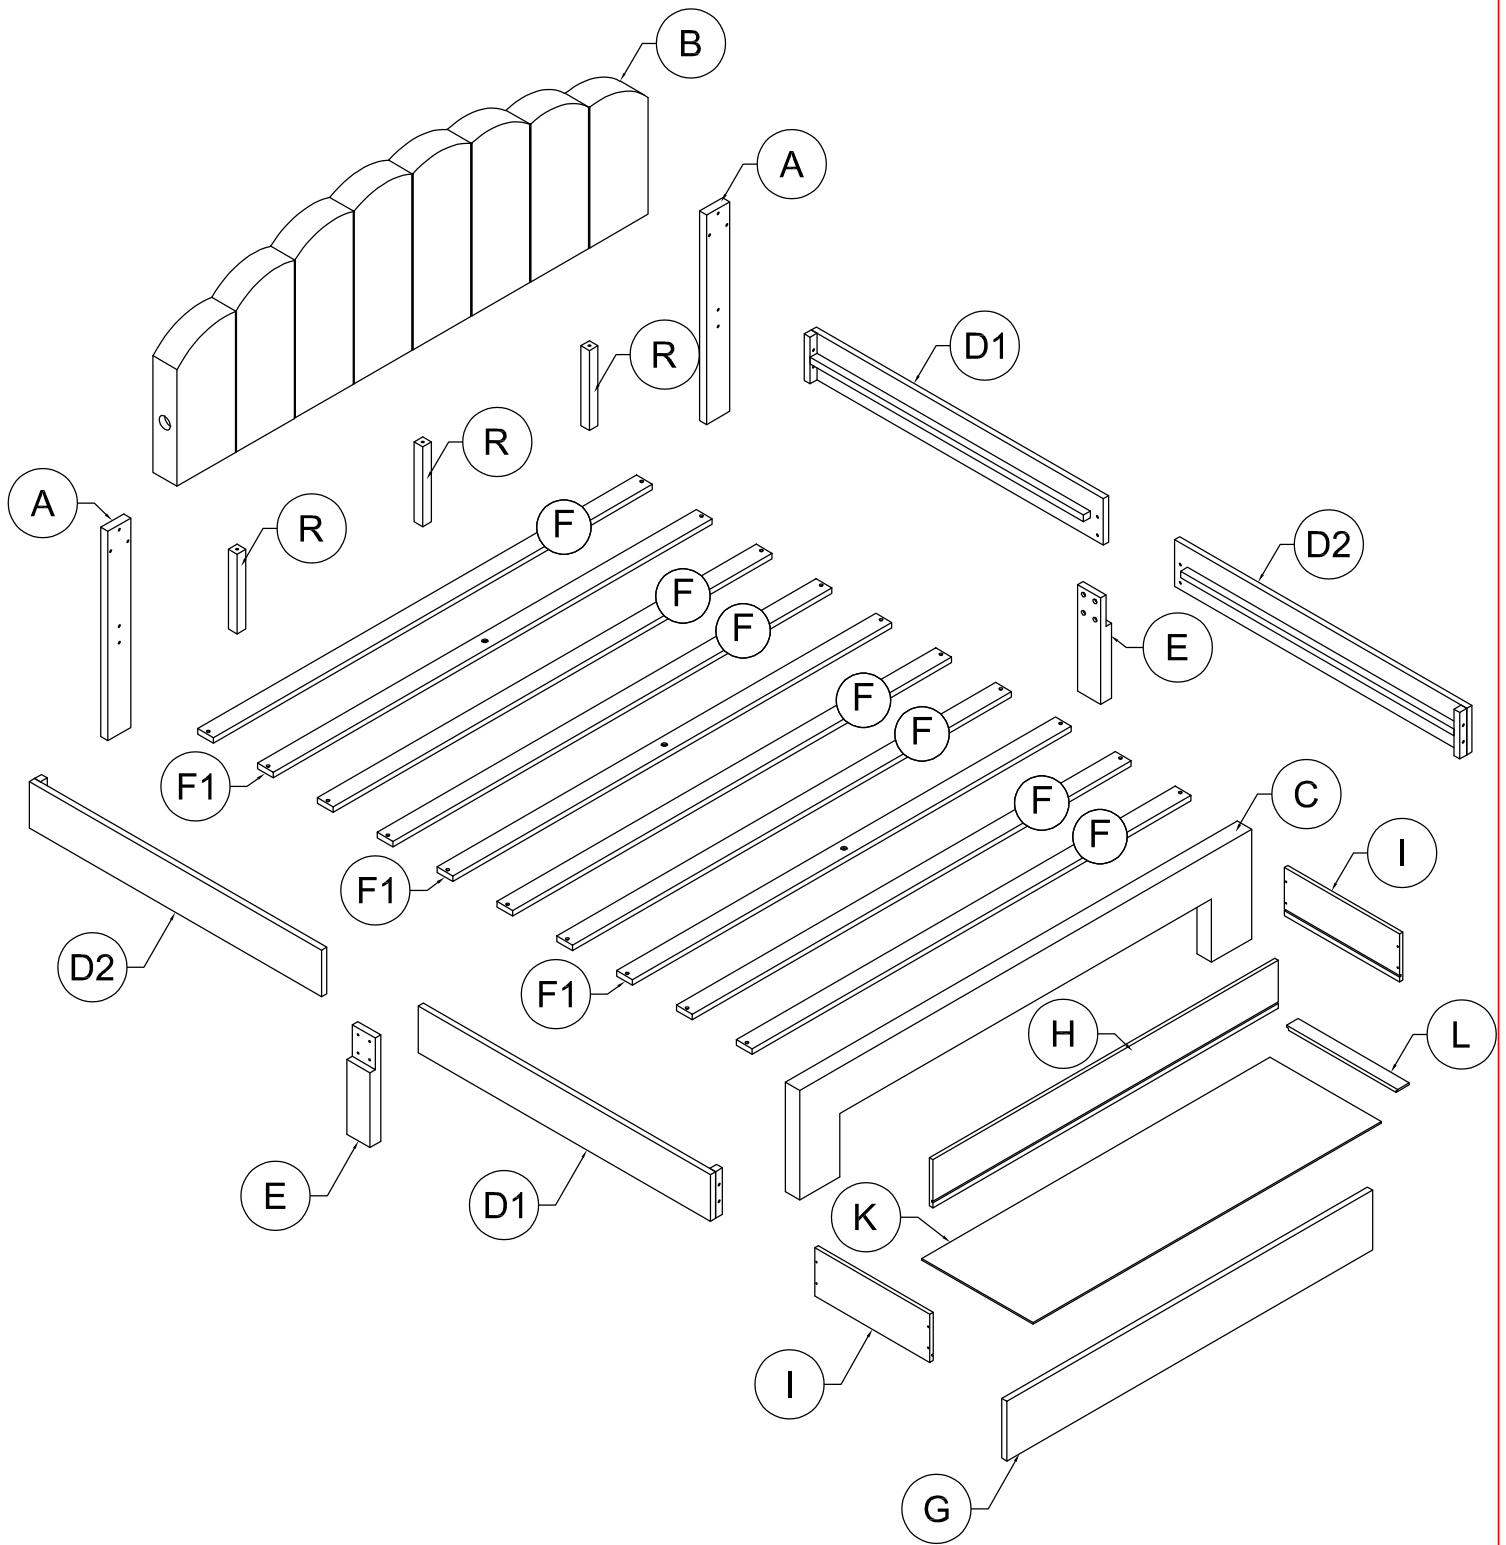

ASSEMBLY INSTRUCTION

SKU CODE: (WF309187)

ASSEMBLY INSTRUCTION

Part List (WF309187)

A  Leg - 2pcs	B  HB Frames - 1pc	C  FB Frames - 1pcs
D1  Side Rails - 2pcs	D2  Side Rails - 2pcs	E  Side Leg - 2pcs
R  Support Leg - 3pcs	F  Slats - 7pcs	F1  Slats - 3pcs
G  Drawers - Font Panel - 1pc	I  Drawers - Side Panel - 2pcs	H  Drawers - Back Panel - 1pc
K  Drawers - Bottom Panel - 1pc	L  Drawers - Support Bottom - 1pc	

Hardware List (WF309187)

<p>1</p>  <p>Wheels 4pcs</p>	<p>2</p>  <p>USB 1pc</p>	<p>3</p>  <p>Allen Key 1pcs</p>
<p>4</p>  <p>Plastic Feet(Ø50x40) 2pcs</p>	<p>5</p>  <p>1/4" x 30mm Hex-Head bolts 3pcs</p>	<p>6</p>  <p>1/4" x 40mm Hex-Head bolts 14pcs</p>
<p>7</p>  <p>1/4" x 50mm Hex-Head bolts 8pcs</p>	<p>8</p>  <p>M4 x 30 mm Wood Screws 28pcs</p>	<p>9</p>  <p>M4 x 15 mm Wood Screws 8pcs</p>

Assembly Tools Required (Not Included)

STEP 1: Following below illustration:

4	
2pcs	

STEP 2: Following below illustration:

2	6
	
1pc	6pcs

STEP 3: Following below illustration:

6

8pcs

STEP 4: Following below illustration:

7

8pcs

STEP 5: Following below illustration:

5	8
	
3pcs	20pcs

STEP 6: Following below illustration:

8

4pcs