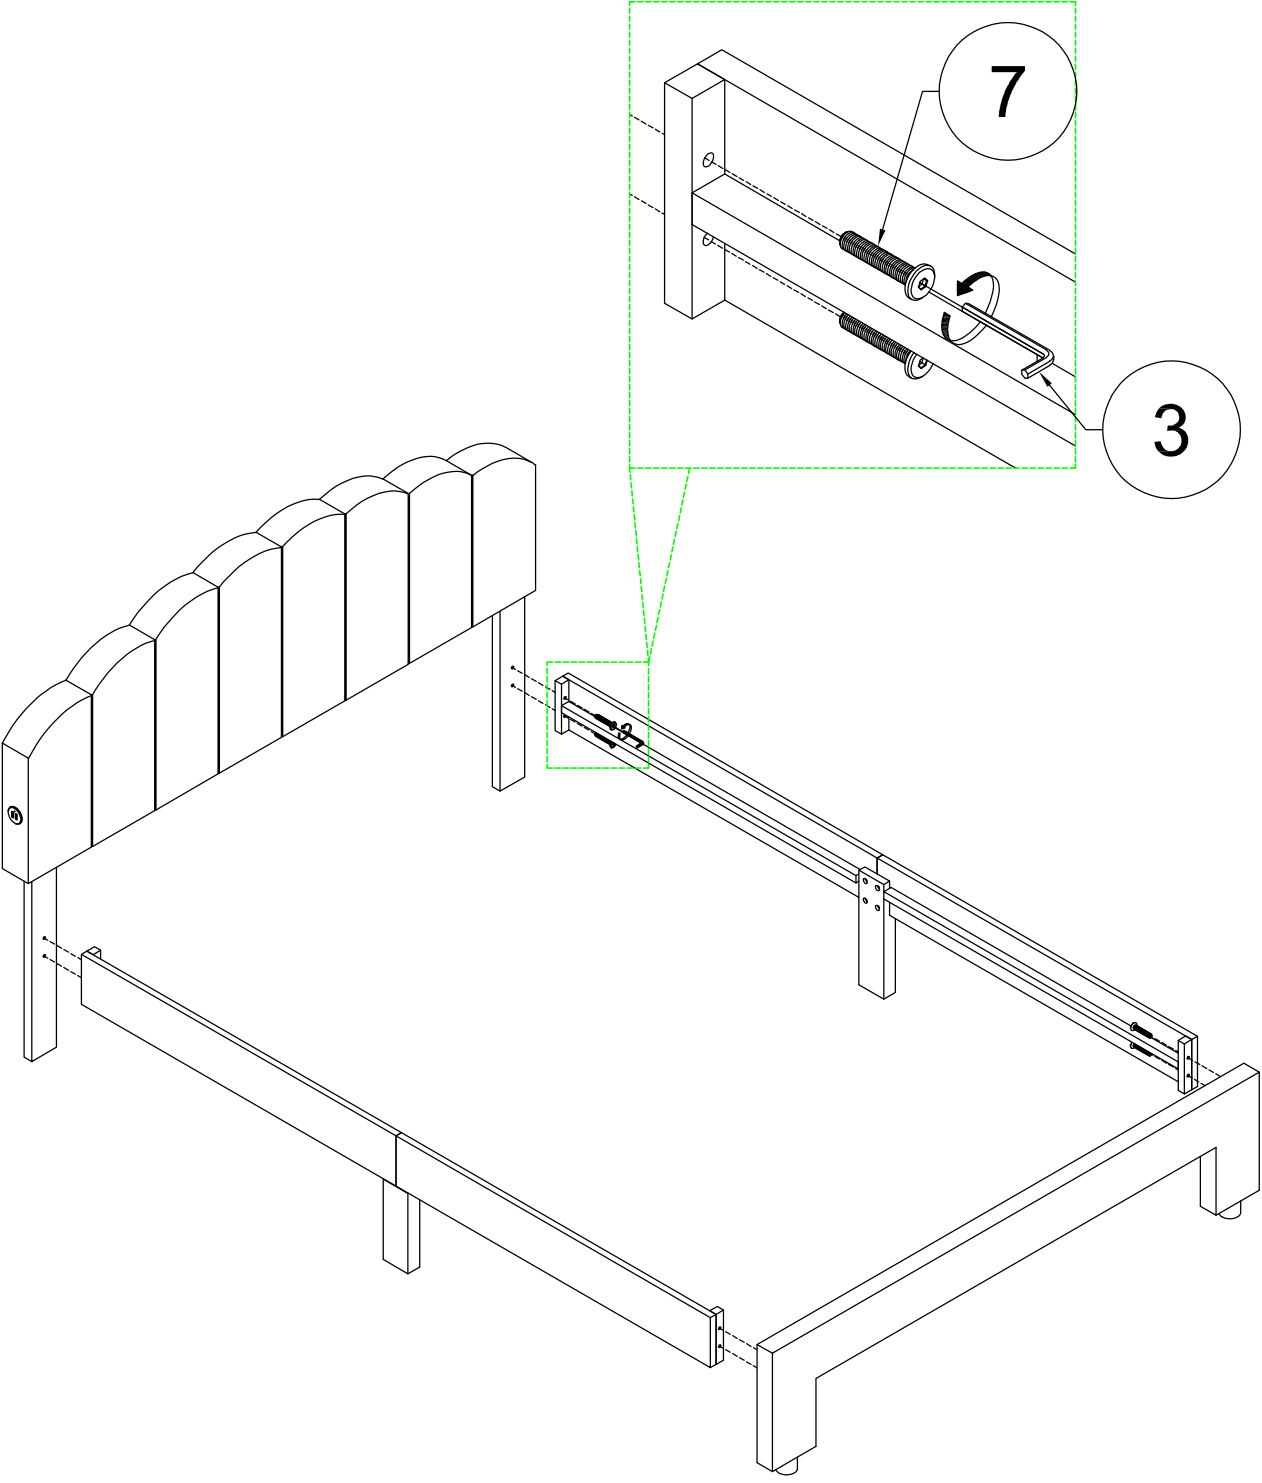

ASSEMBLY INSTRUCTION

SKU CODE: (WF309187)

ASSEMBLY INSTRUCTION

Part List (WF309187)

A  Leg - 2pcs	B  HB Frames - 1pc	C  FB Frames - 1pcs
D1  Side Rails - 2pcs	D2  Side Rails - 2pcs	E  Side Leg - 2pcs
R  Support Leg - 3pcs	F  Slats - 7pcs	F1  Slats - 3pcs
G  Drawers - Font Panel - 1pc	I  Drawers - Side Panel - 2pcs	H  Drawers - Back Panel - 1pc
K  Drawers - Bottom Panel - 1pc	L  Drawers - Support Bottom - 1pc	

Assembly Tools Required (Not Included)

STEP 1: Following below illustration:

4	
2pcs	

STEP 2: Following below illustration:

2	6
	
1pc	6pcs

STEP 3: Following below illustration:

6

8pcs

STEP 4: Following below illustration:

7

8pcs

STEP 5: Following below illustration:

5	8
	
3pcs	20pcs

STEP 6: Following below illustration:

8

4pcs