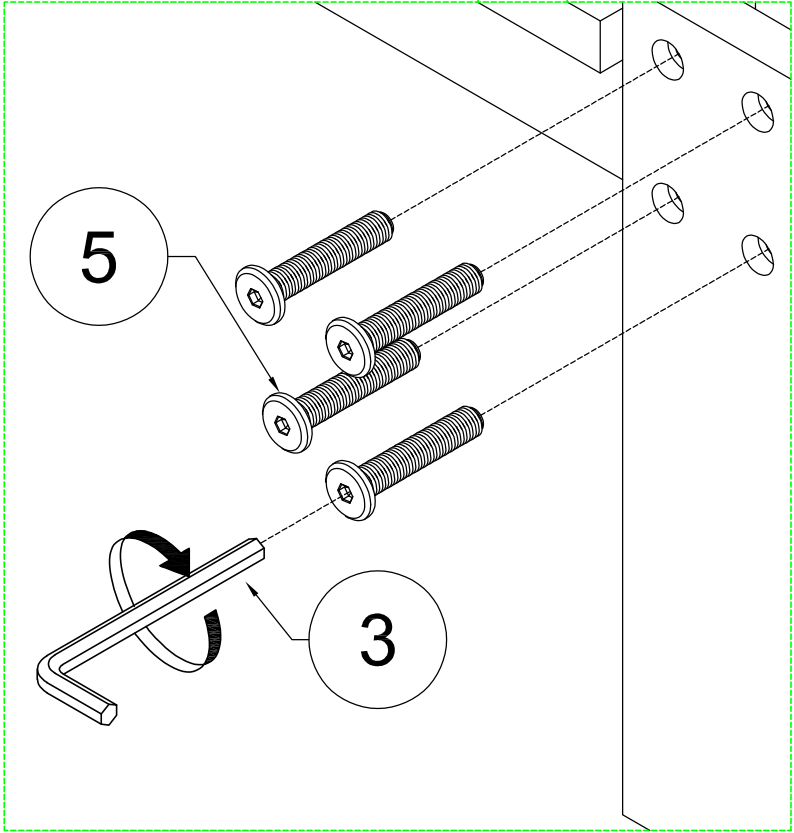

ASSEMBLY INSTRUCTION

SKU CODE: (WF309187)

ASSEMBLY INSTRUCTION

Part List (WF309187)

A  Leg - 2pcs	B  HB Frames - 1pc	C  FB Frames - 1pcs
D1  Side Rails - 2pcs	D2  Side Rails - 2pcs	E  Side Leg - 2pcs
R  Support Leg - 3pcs	F  Slats - 7pcs	F1  Slats - 3pcs
G  Drawers - Font Panel - 1pc	I  Drawers - Side Panel - 2pcs	H  Drawers - Back Panel - 1pc
K  Drawers - Bottom Panel - 1pc	L  Drawers - Support Bottom - 1pc	

Hardware List (WF309187)

<p>1</p>  <p>Wheels 4pcs</p>	<p>2</p>  <p>USB 1pc</p>	<p>3</p>  <p>Allen Key 1pcs</p>
<p>4</p>  <p>Plastic Feet(Ø50x40) 2pcs</p>	<p>5</p>  <p>1/4" x 30mm Hex-Head bolts 3pcs</p>	<p>6</p>  <p>1/4" x 40mm Hex-Head bolts 14pcs</p>
<p>7</p>  <p>1/4" x 50mm Hex-Head bolts 8pcs</p>	<p>8</p>  <p>M4 x 30 mm Wood Screws 28pcs</p>	<p>9</p>  <p>M4 x 15 mm Wood Screws 8pcs</p>

Assembly Tools Required (Not Included)

STEP 1: Following below illustration:

4	
2pcs	

STEP 2: Following below illustration:

2	6
	
1pc	6pcs

STEP 3: Following below illustration:

6

8pcs

STEP 4: Following below illustration:

7

8pcs

STEP 5: Following below illustration:

5	8
	
3pcs	20pcs

STEP 6: Following below illustration:

8

4pcs