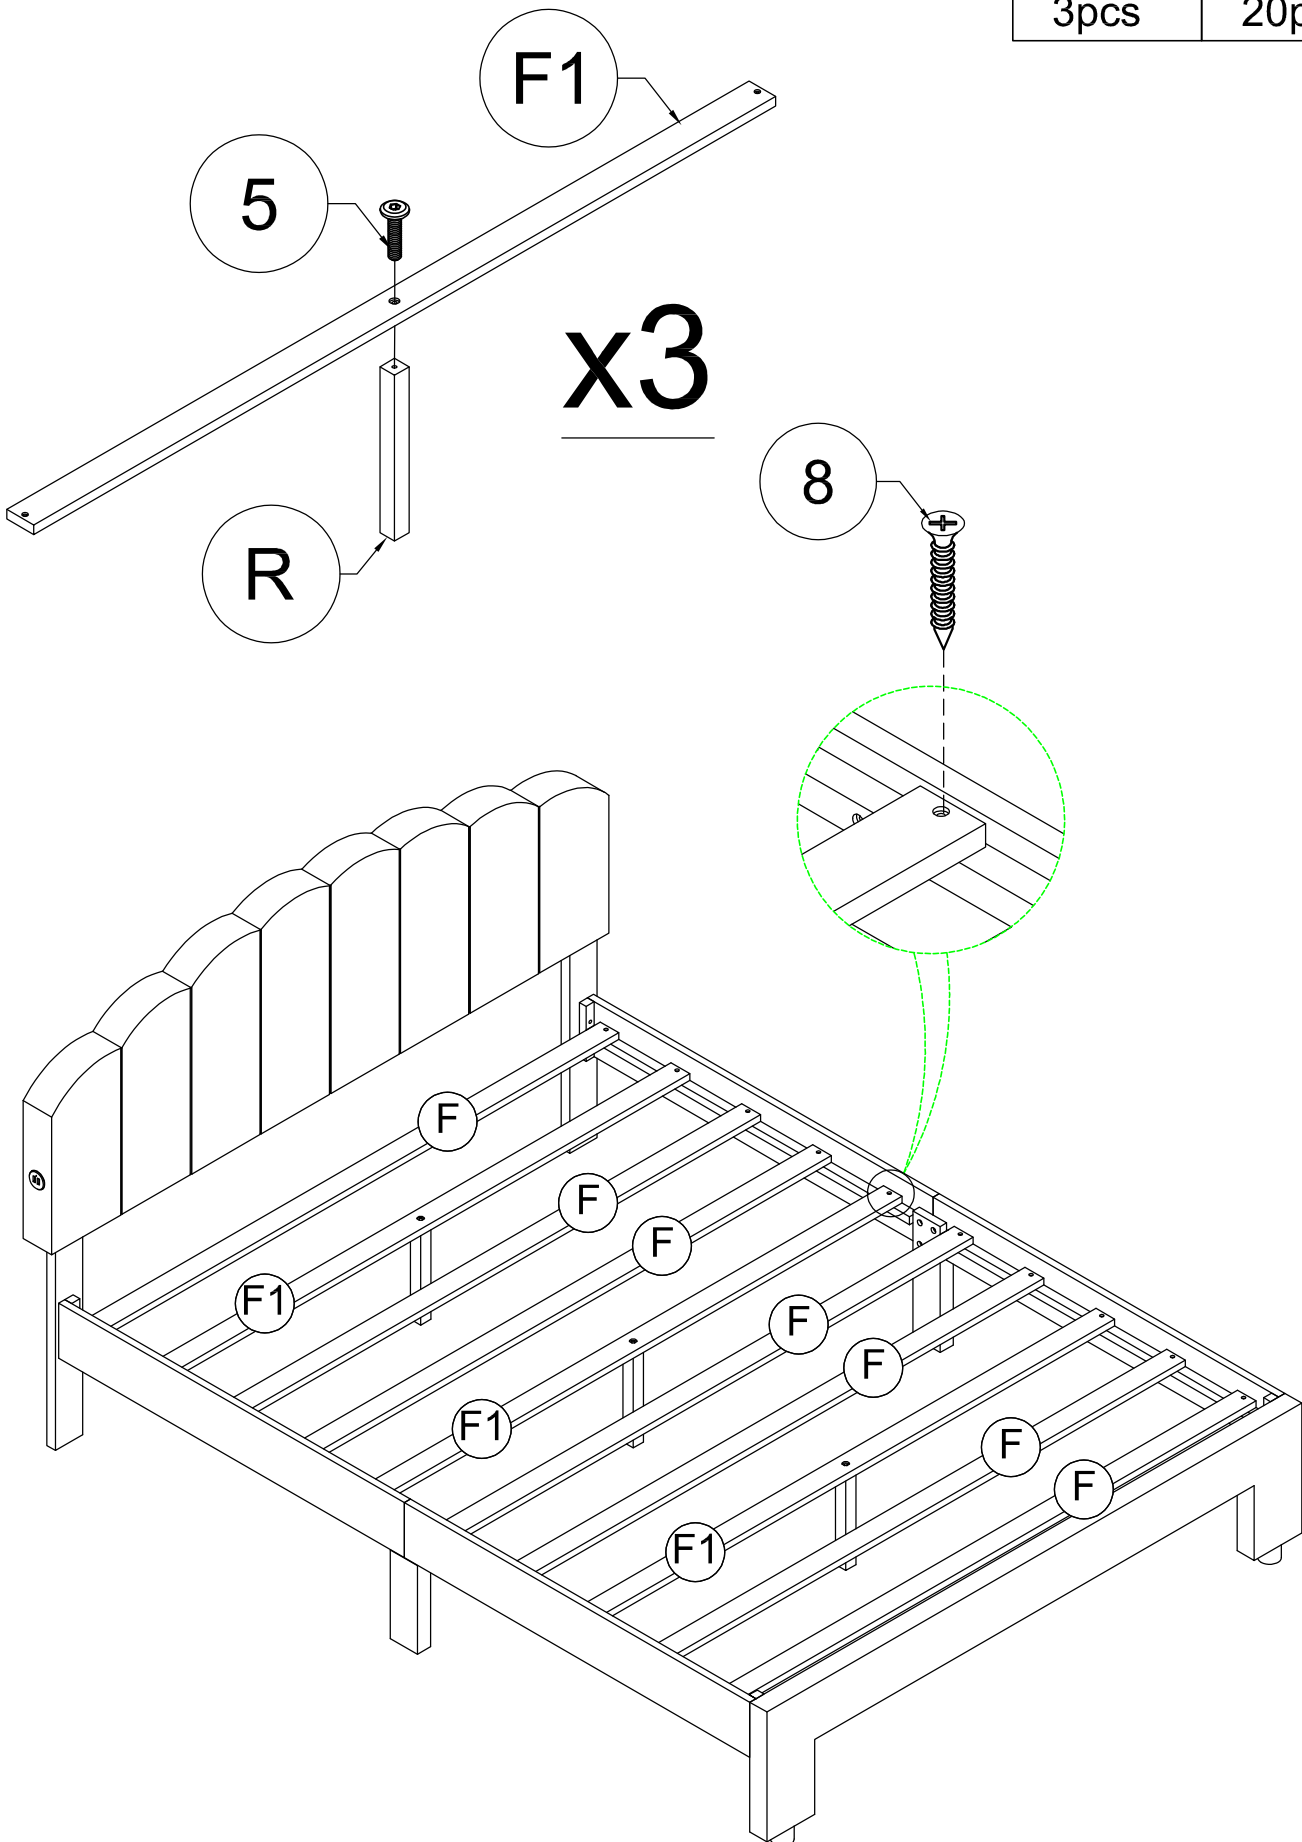

ASSEMBLY INSTRUCTION

SKU CODE: (WF309187)

ASSEMBLY INSTRUCTION

Part List (WF309187)

A  Leg - 2pcs	B  HB Frames - 1pc	C  FB Frames - 1pcs
D1  Side Rails - 2pcs	D2  Side Rails - 2pcs	E  Side Leg - 2pcs
R  Support Leg - 3pcs	F  Slats - 7pcs	F1  Slats - 3pcs
G  Drawers - Font Panel - 1pc	I  Drawers - Side Panel - 2pcs	H  Drawers - Back Panel - 1pc
K  Drawers - Bottom Panel - 1pc	L  Drawers - Support Bottom - 1pc	

Hardware List (WF309187)

<p>1</p>  <p>Wheels 4pcs</p>	<p>2</p>  <p>USB 1pc</p>	<p>3</p>  <p>Allen Key 1pcs</p>
<p>4</p>  <p>Plastic Feet(Ø50x40) 2pcs</p>	<p>5</p>  <p>1/4" x 30mm Hex-Head bolts 3pcs</p>	<p>6</p>  <p>1/4" x 40mm Hex-Head bolts 14pcs</p>
<p>7</p>  <p>1/4" x 50mm Hex-Head bolts 8pcs</p>	<p>8</p>  <p>M4 x 30 mm Wood Screws 28pcs</p>	<p>9</p>  <p>M4 x 15 mm Wood Screws 8pcs</p>

Assembly Tools Required (Not Included)

STEP 1: Following below illustration:

4	
2pcs	

STEP 2: Following below illustration:

2	6
	
1pc	6pcs

STEP 3: Following below illustration:

6

8pcs

STEP 4: Following below illustration:

7

8pcs

STEP 5: Following below illustration:

5	8
	
3pcs	20pcs

STEP 6: Following below illustration:

8

4pcs