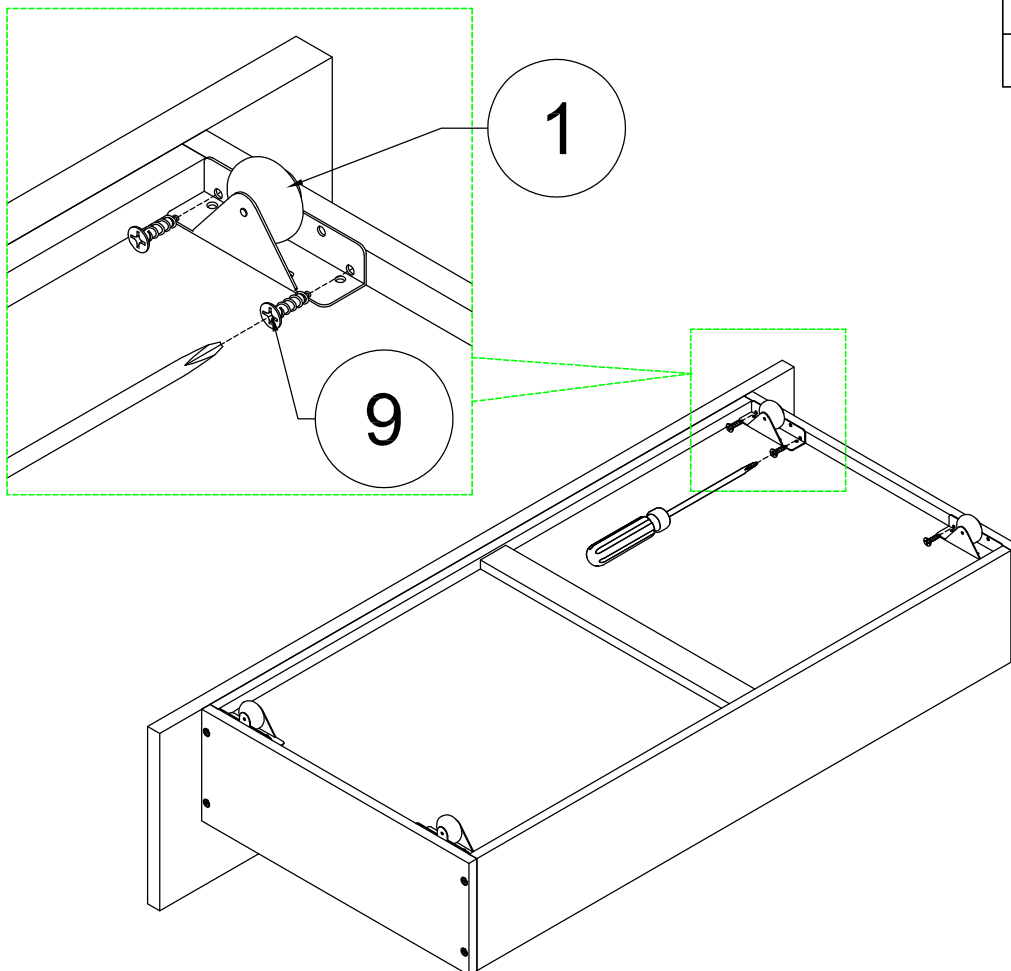

STEP 7: Following below illustration:

8

4pcs

STEP 7-1: Following below illustration:

1

4pcs

9

8pcs