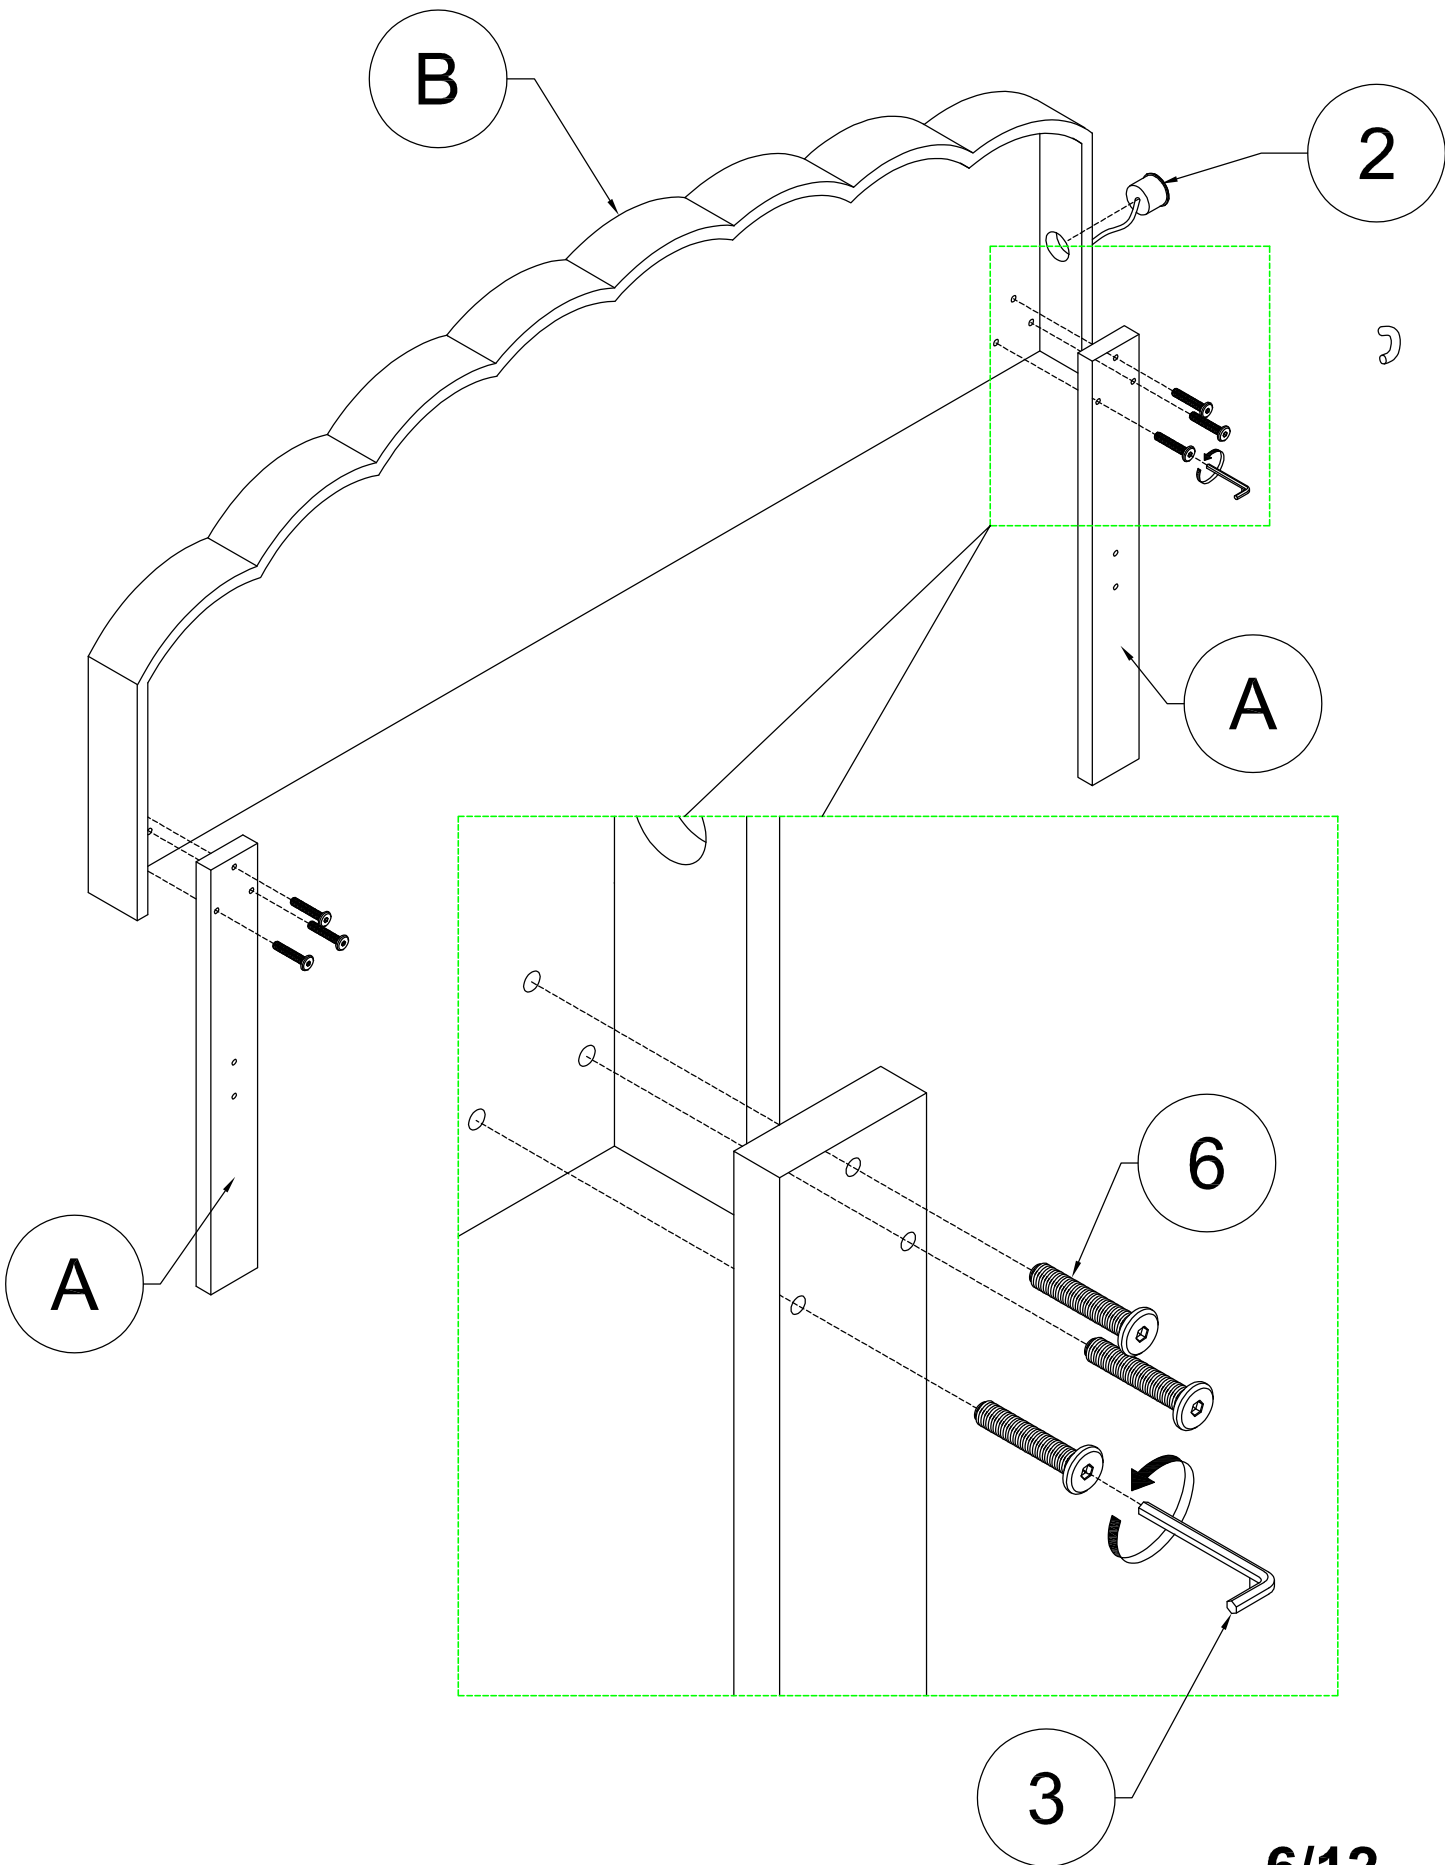

ASSEMBLY INSTRUCTION

SKU CODE: (WF309187)

ASSEMBLY INSTRUCTION

Part List (WF309187)

A  Leg - 2pcs	B  HB Frames - 1pc	C  FB Frames - 1pcs
D1  Side Rails - 2pcs	D2  Side Rails - 2pcs	E  Side Leg - 2pcs
R  Support Leg - 3pcs	F  Slats - 7pcs	F1  Slats - 3pcs
G  Drawers - Font Panel - 1pc	I  Drawers - Side Panel - 2pcs	H  Drawers - Back Panel - 1pc
K  Drawers - Bottom Panel - 1pc	L  Drawers - Support Bottom - 1pc	

Hardware List (WF309187)

<p>1</p>  <p>Wheels 4pcs</p>	<p>2</p>  <p>USB 1pc</p>	<p>3</p>  <p>Allen Key 1pcs</p>
<p>4</p>  <p>Plastic Feet(Ø50x40) 2pcs</p>	<p>5</p>  <p>1/4" x 30mm Hex-Head bolts 3pcs</p>	<p>6</p>  <p>1/4" x 40mm Hex-Head bolts 14pcs</p>
<p>7</p>  <p>1/4" x 50mm Hex-Head bolts 8pcs</p>	<p>8</p>  <p>M4 x 30 mm Wood Screws 28pcs</p>	<p>9</p>  <p>M4 x 15 mm Wood Screws 8pcs</p>

Assembly Tools Required (Not Included)

STEP 1: Following below illustration:

4	
2pcs	

STEP 2: Following below illustration:

2	6
	
1pc	6pcs

STEP 3: Following below illustration:

6

8pcs

STEP 4: Following below illustration:

7

8pcs

STEP 5: Following below illustration:

5	8
	
3pcs	20pcs

STEP 6: Following below illustration:

8

4pcs