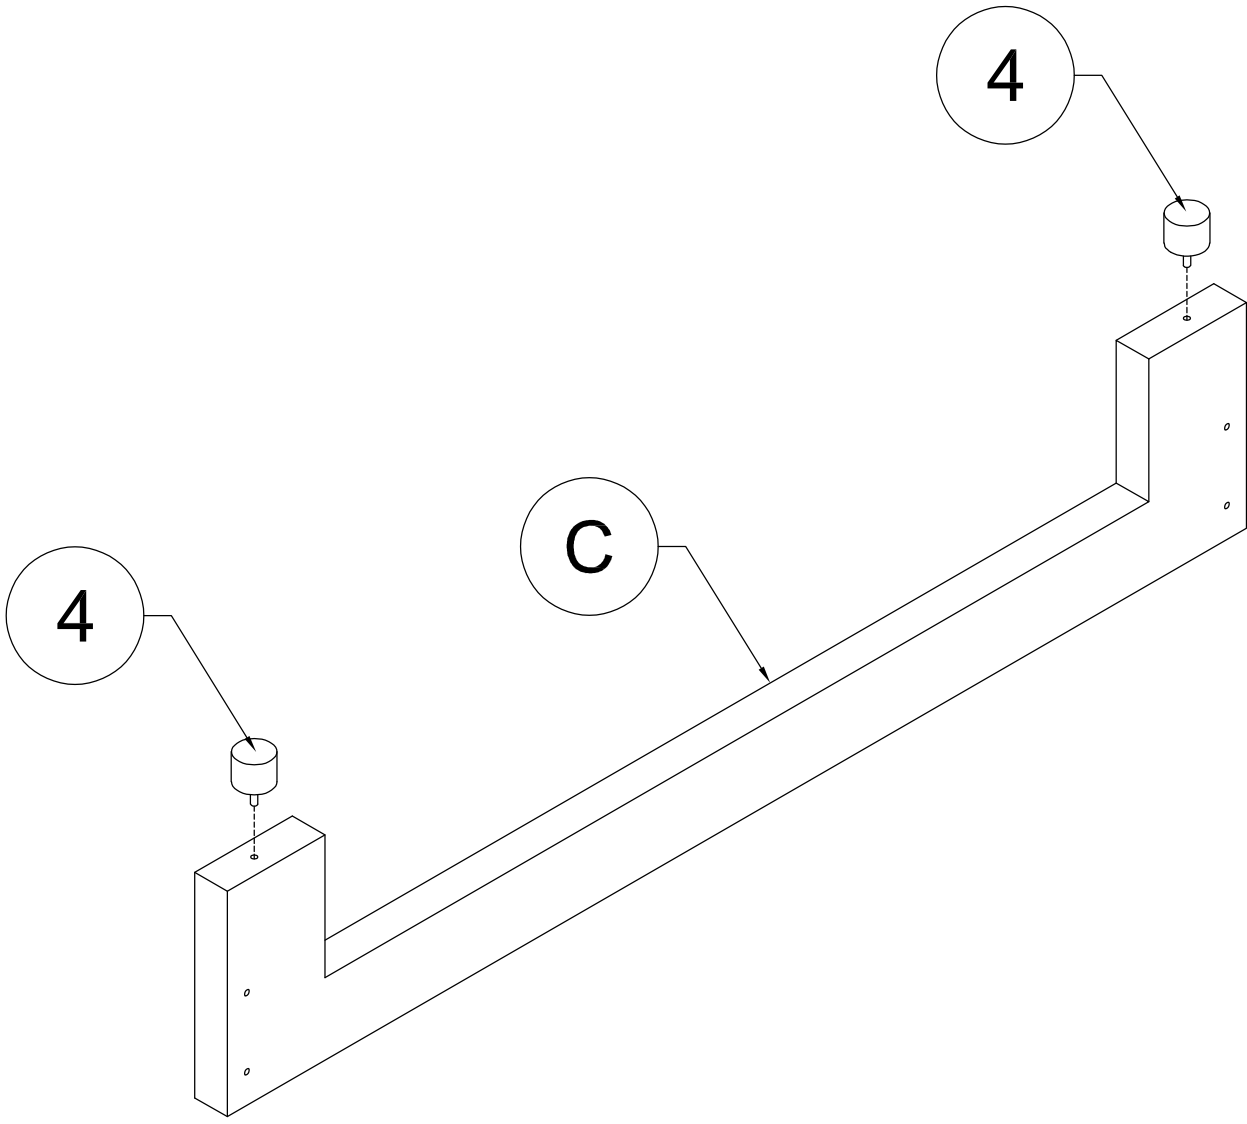

ASSEMBLY INSTRUCTION

SKU CODE: (WF309187)

ASSEMBLY INSTRUCTION

Part List (WF309187)

A  Leg - 2pcs	B  HB Frames - 1pc	C  FB Frames - 1pcs
D1  Side Rails - 2pcs	D2  Side Rails - 2pcs	E  Side Leg - 2pcs
R  Support Leg - 3pcs	F  Slats - 7pcs	F1  Slats - 3pcs
G  Drawers - Font Panel - 1pc	I  Drawers - Side Panel - 2pcs	H  Drawers - Back Panel - 1pc
K  Drawers - Bottom Panel - 1pc	L  Drawers - Support Bottom - 1pc	

Hardware List (WF309187)

<p>1</p>  <p>Wheels 4pcs</p>	<p>2</p>  <p>USB 1pc</p>	<p>3</p>  <p>Allen Key 1pcs</p>
<p>4</p>  <p>Plastic Feet(Ø50x40) 2pcs</p>	<p>5</p>  <p>1/4" x 30mm Hex-Head bolts 3pcs</p>	<p>6</p>  <p>1/4" x 40mm Hex-Head bolts 14pcs</p>
<p>7</p>  <p>1/4" x 50mm Hex-Head bolts 8pcs</p>	<p>8</p>  <p>M4 x 30 mm Wood Screws 28pcs</p>	<p>9</p>  <p>M4 x 15 mm Wood Screws 8pcs</p>

Assembly Tools Required (Not Included)

STEP 1: Following below illustration:

4	
2pcs	

STEP 2: Following below illustration:

2	6
	
1pc	6pcs

STEP 3: Following below illustration:

6

8pcs

STEP 4: Following below illustration:

7

8pcs

STEP 5: Following below illustration:

5	8
	
3pcs	20pcs

STEP 6: Following below illustration:

8

4pcs