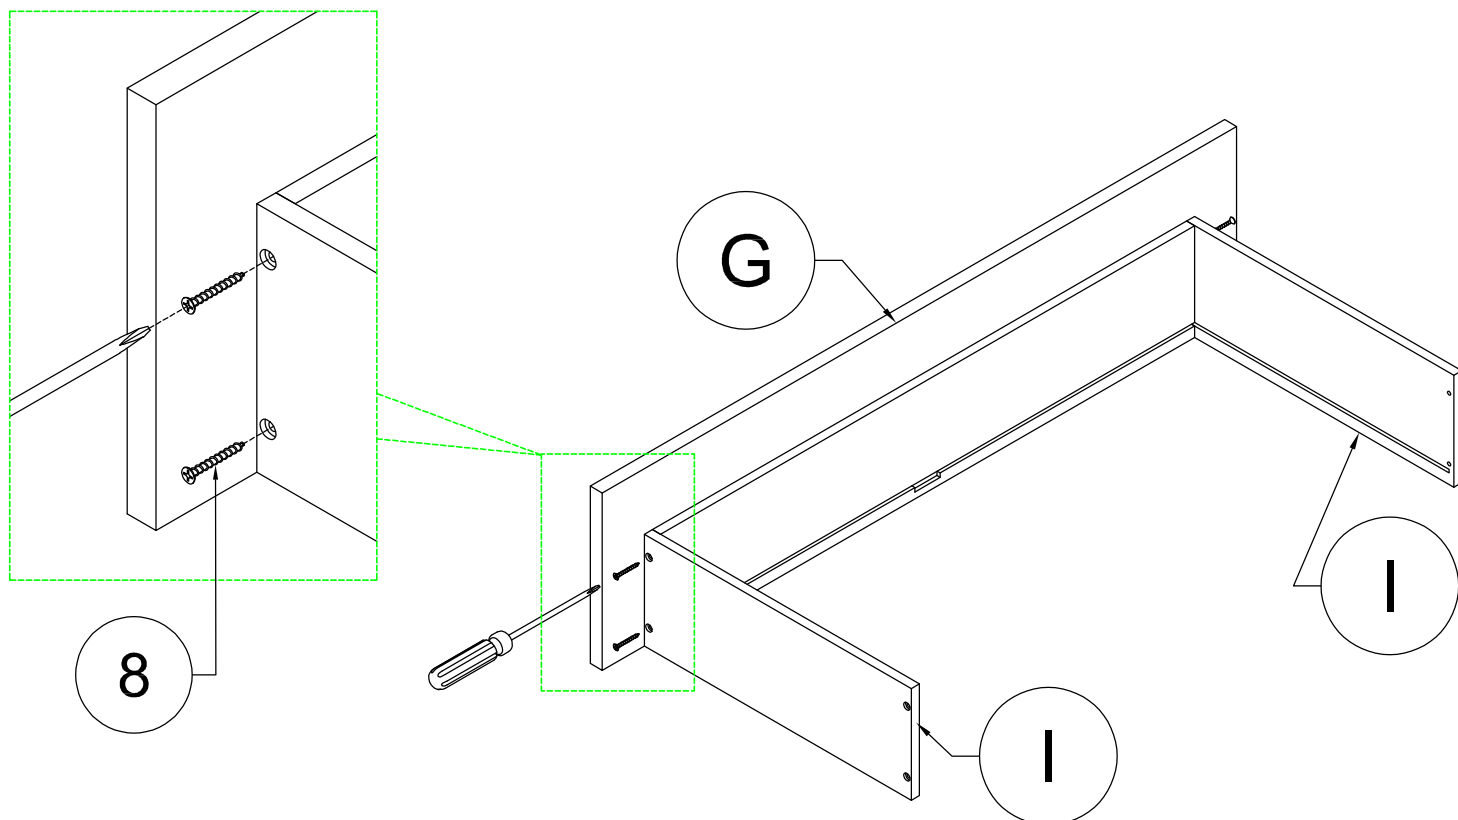

ASSEMBLY INSTRUCTION

SKU CODE: (WF309187)

ASSEMBLY INSTRUCTION

Part List (WF309187)

A  Leg - 2pcs	B  HB Frames - 1pc	C  FB Frames - 1pcs
D1  Side Rails - 2pcs	D2  Side Rails - 2pcs	E  Side Leg - 2pcs
R  Support Leg - 3pcs	F  Slats - 7pcs	F1  Slats - 3pcs
G  Drawers - Font Panel - 1pc	I  Drawers - Side Panel - 2pcs	H  Drawers - Back Panel - 1pc
K  Drawers - Bottom Panel - 1pc	L  Drawers - Support Bottom - 1pc	

STEP 4: Following below illustration:

7

8pcs

STEP 5: Following below illustration:

5	8
	
3pcs	20pcs

STEP 6: Following below illustration:

8

4pcs

STEP 6-1: Following below illustration:

STEP 7: Following below illustration:

8

4pcs

STEP 7-1: Following below illustration:

1

4pcs

9