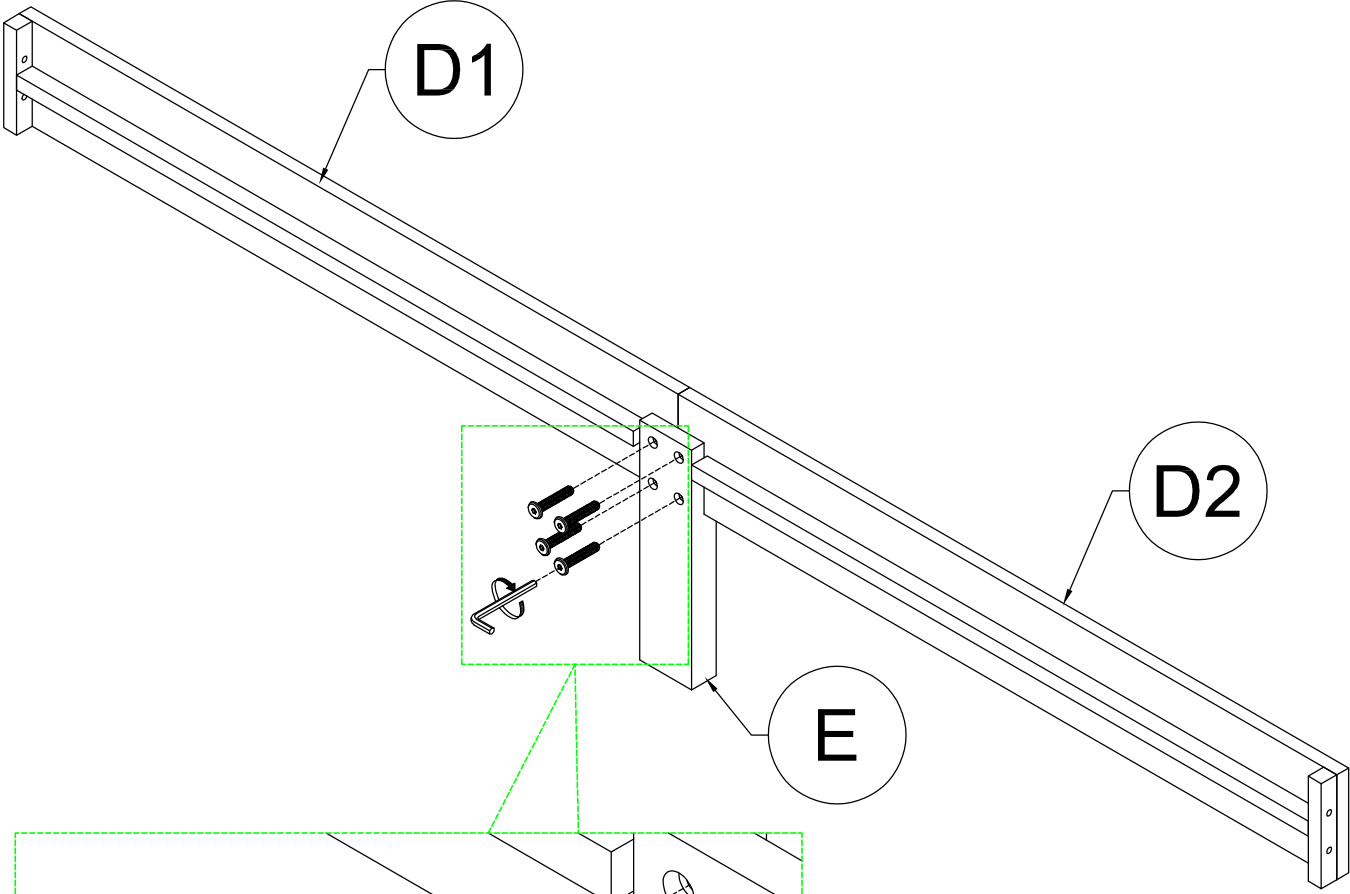

ASSEMBLY INSTRUCTION

SKU CODE: (WF309187)

ASSEMBLY INSTRUCTION

Part List (WF309187)

A  Leg - 2pcs	B  HB Frames - 1pc	C  FB Frames - 1pcs
D1  Side Rails - 2pcs	D2  Side Rails - 2pcs	E  Side Leg - 2pcs
R  Support Leg - 3pcs	F  Slats - 7pcs	F1  Slats - 3pcs
G  Drawers - Font Panel - 1pc	I  Drawers - Side Panel - 2pcs	H  Drawers - Back Panel - 1pc
K  Drawers - Bottom Panel - 1pc	L  Drawers - Support Bottom - 1pc	

Assembly Tools Required (Not Included)

STEP 1: Following below illustration:

4	
2pcs	

STEP 2: Following below illustration:

2	6
	
1pc	6pcs

STEP 3: Following below illustration:

6

8pcs

STEP 4: Following below illustration:

7

8pcs

STEP 5: Following below illustration:

5	8
	
3pcs	20pcs

STEP 6: Following below illustration:

8

4pcs

STEP 6-1: Following below illustration:

STEP 7: Following below illustration:

8

4pcs

STEP 7-1: Following below illustration:

1

4pcs

9