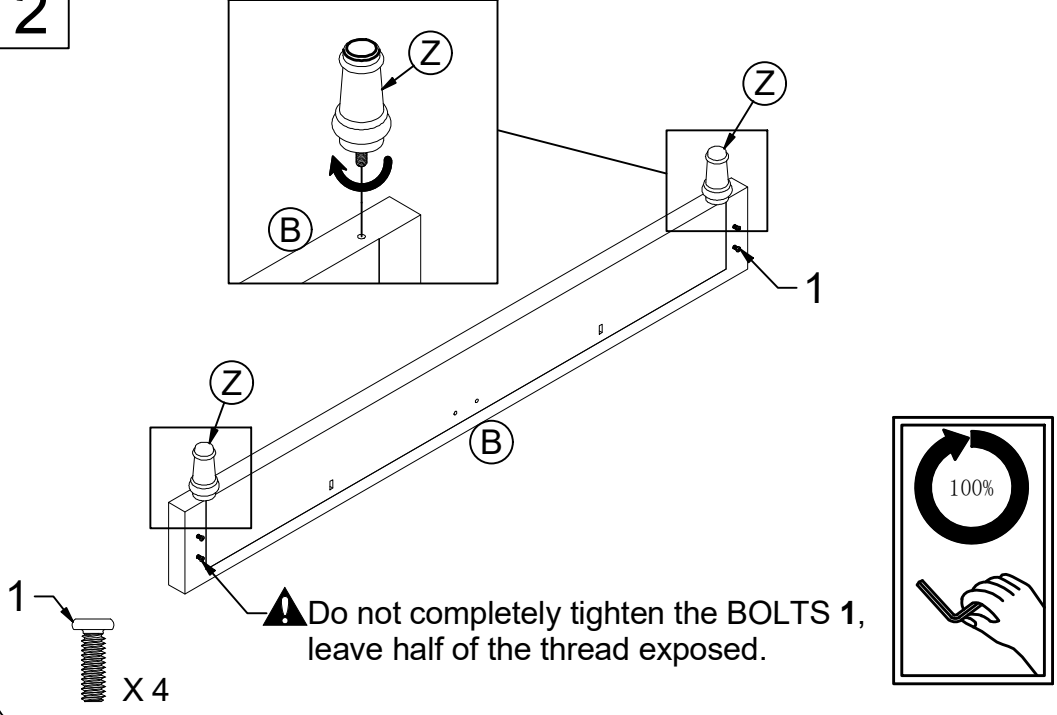

When replacement request, please tell us Component Alphabet and Model Number.

▲ Weight Limit: 1000 LBS / 454 KG

1		1/4" x 3/4"	32
2		1/4" x 1 9/16"	24
3		5/16" x 1 3/16"	1
4		1/4" Washer	12
5		1/4" Spring Washer	6
6		4mm Allen Key	1

1 Components

A	1PC	H	1PC
A1	1PC	I	2PCS
A2	1PC	J	2PCS
B	1PC	K	2PCS
C	1PC	L	1PC
D	1PC	S	1PC
E	1PC	T	1PC
F	1PC	Z	2PCS
G	4PCS	P	1PC
N	1PC		

2

3

4

5

6

7