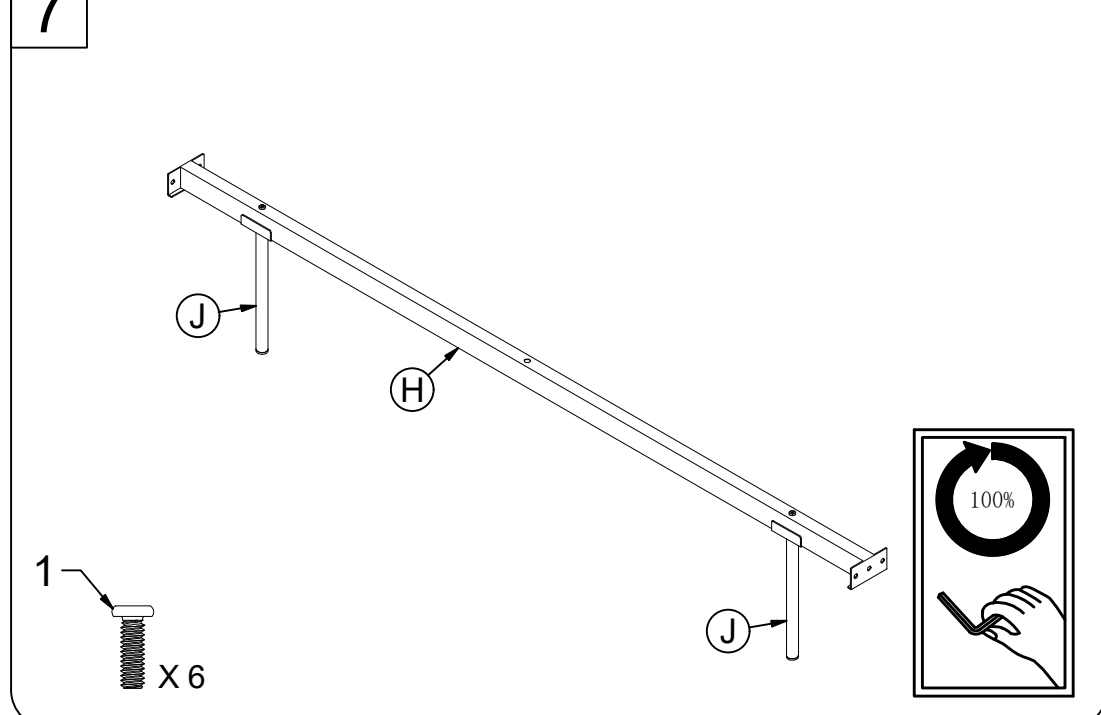

When replacement request, please tell us Component Alphabet and Model Number.

▲ Weight Limit: 1000 LBS / 454 KG

1		1/4" x 3/4"	32
2		1/4" x 1 9/16"	24
3		5/16" x 1 3/16"	1
4		1/4" Washer	12
5		1/4" Spring Washer	6
6		4mm Allen Key	1

1 Components

A	1PC	H	1PC
A1	1PC	I	2PCS
A2	1PC	J	2PCS
B	1PC	K	2PCS
C	1PC	L	1PC
D	1PC	S	1PC
E	1PC	T	1PC
F	1PC	Z	2PCS
G	4PCS	P	1PC
N	1PC		

2

3

4

5

6

7