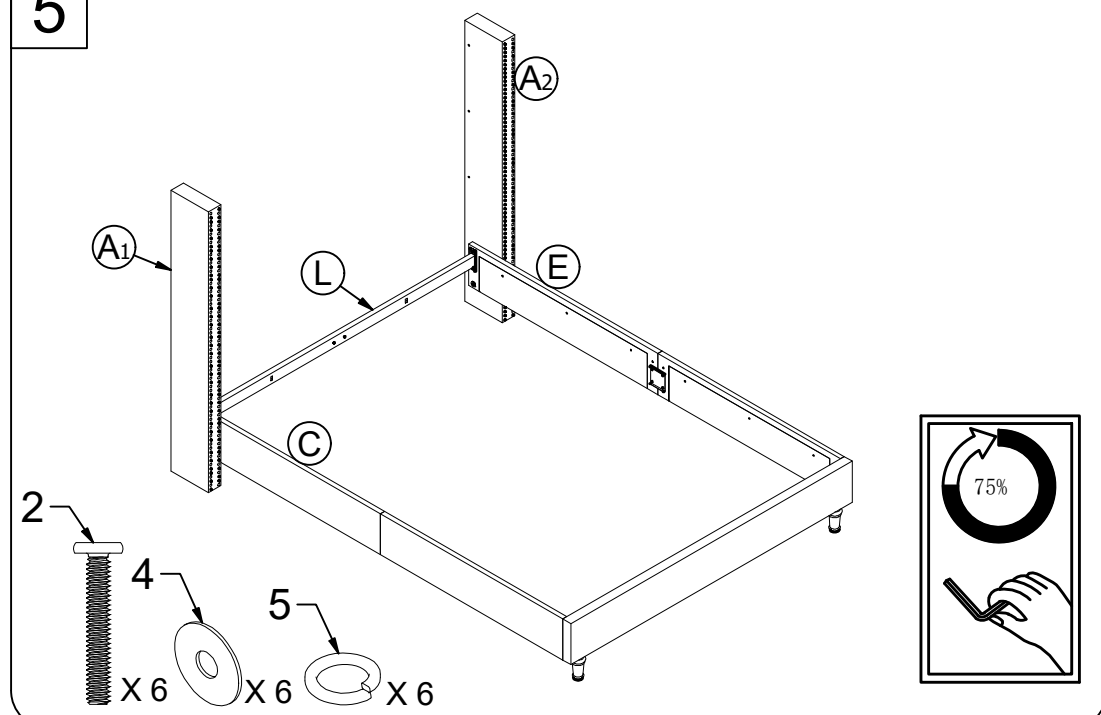

When replacement request, please tell us Component Alphabet and Model Number.

▲ Weight Limit: 1000 LBS / 454 KG

1		1/4" x 3/4"	32
2		1/4" x 1 9/16"	24
3		5/16" x 1 3/16"	1
4		1/4" Washer	12
5		1/4" Spring Washer	6
6		4mm Allen Key	1

1 Components

A	1PC	H	1PC
A1	1PC	I	2PCS
A2	1PC	J	2PCS
B	1PC	K	2PCS
C	1PC	L	1PC
D	1PC	S	1PC
E	1PC	T	1PC
F	1PC	Z	2PCS
G	4PCS	P	1PC
N	1PC		

2

3

4

5

6

7