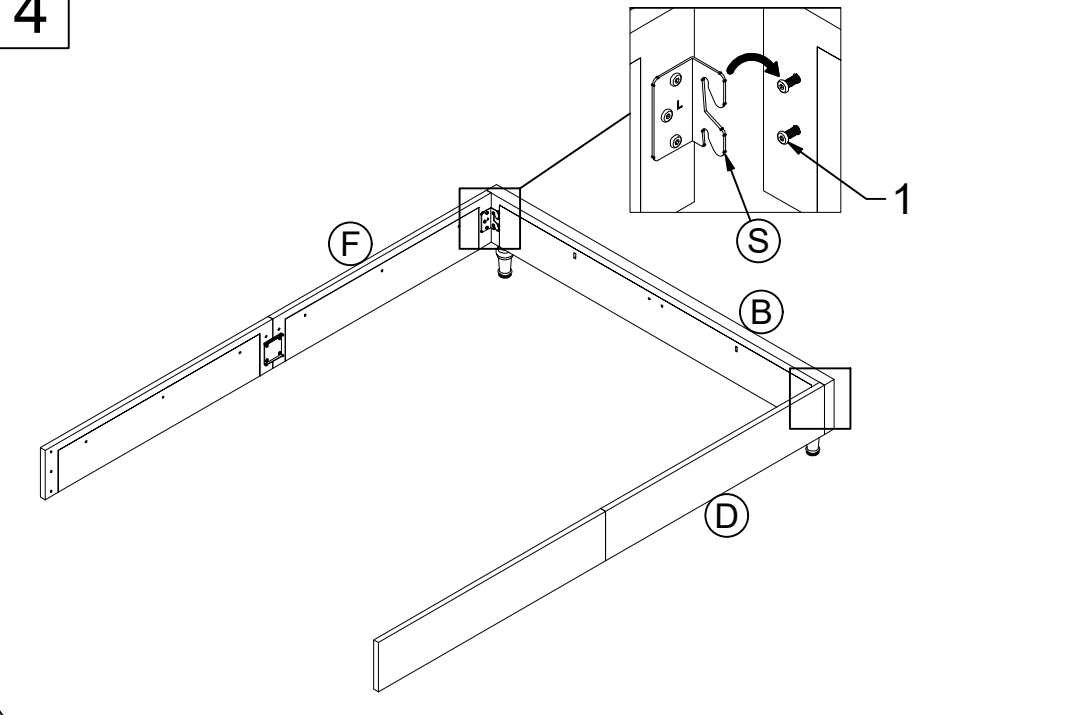

When replacement request, please tell us Component Alphabet and Model Number.

▲ Weight Limit: 1000 LBS / 454 KG

1		1/4" x 3/4"	32
2		1/4" x 1 9/16"	24
3		5/16" x 1 3/16"	1
4		1/4" Washer	12
5		1/4" Spring Washer	6
6		4mm Allen Key	1

1 Components

A	1PC	H	1PC
A1	1PC	I	2PCS
A2	1PC	J	2PCS
B	1PC	K	2PCS
C	1PC	L	1PC
D	1PC	S	1PC
E	1PC	T	1PC
F	1PC	Z	2PCS
G	4PCS	P	1PC
N	1PC		

2

3

4

5

6

7