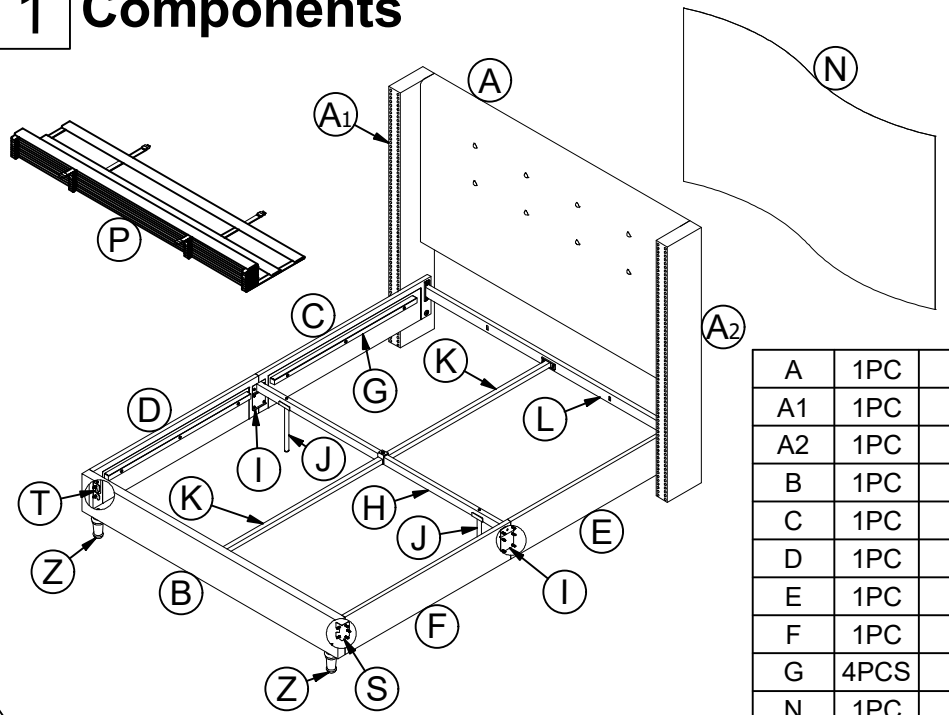

When replacement request, please tell us Component Alphabet and Model Number.

▲ Weight Limit: 1000 LBS / 454 KG

1		1/4" x 3/4"	32
2		1/4" x 1 9/16"	24
3		5/16" x 1 3/16"	1
4		1/4" Washer	12
5		1/4" Spring Washer	6
6		4mm Allen Key	1

1 Components

A	1PC	H	1PC
A1	1PC	I	2PCS
A2	1PC	J	2PCS
B	1PC	K	2PCS
C	1PC	L	1PC
D	1PC	S	1PC
E	1PC	T	1PC
F	1PC	Z	2PCS
G	4PCS	P	1PC
N	1PC		

2

3

4

5

6

7