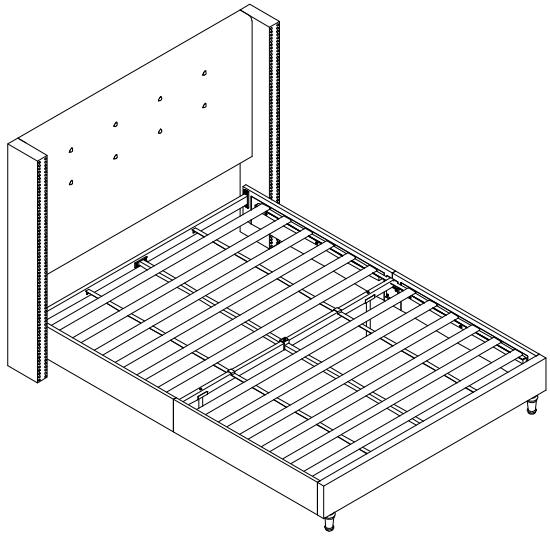

When replacement request, please tell us Component Alphabet and Model Number.

▲ Weight Limit: 1000 LBS / 454 KG

1		1/4" x 3/4"	32
2		1/4" x 1 9/16"	24
3		5/16" x 1 3/16"	1
4		1/4" Washer	12
5		1/4" Spring Washer	6
6		4mm Allen Key	1

1 Components

A	1PC	H	1PC
A1	1PC	I	2PCS
A2	1PC	J	2PCS
B	1PC	K	2PCS
C	1PC	L	1PC
D	1PC	S	1PC
E	1PC	T	1PC
F	1PC	Z	2PCS
G	4PCS	P	1PC
N	1PC		

2

3

4

5

6

7