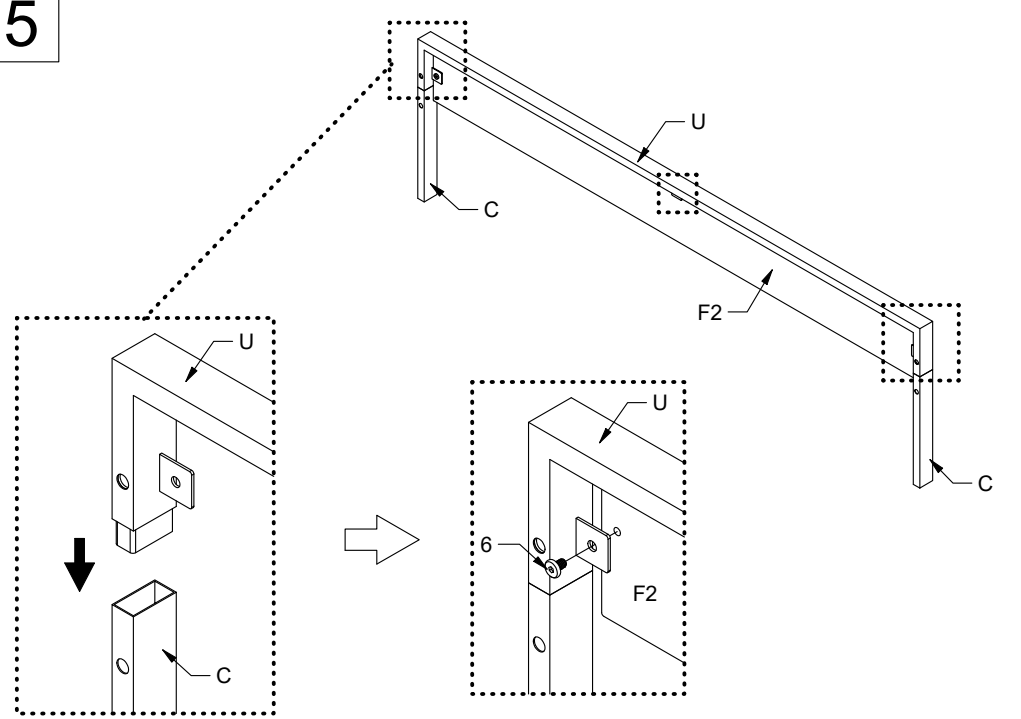

Weight Limit: 1000 LBS / 454 KG

1

A	1PC
B	1PC
C	2PCS
K1	1PC
T	2PCS
F1	1PC
U	1PC
F2	1PC
H	2PCS
G	1PC
I	2PCS
M	3PCS
E	2PCS
F	2PCS
K	1PC
O1	14PCS
Y	28PCS

2

1		1/4"*17mm	8pcs	6		1/4"*9mm	3pcs
2		1/4"*22mm	12pcs	7		1/4"*25mm	6pcs
3		5/16"*22mm	8pcs	8		1/4"*40mm	2pcs
4		1/4"*38mm	4pcs	9			1pc
5		1/4"	4pcs	10			1pc

Hardware Pack

TPEUS002H010(Black&WALNUT)

TPEUS002H011(Black&CINNAMON)

HP#: TTPEUS002H010-00

⚠ Please do not completely tighten all the hardware, until the entire assembly is complete, unless otherwise indicated in the step-by-step instructions.

3

4

5

6

7