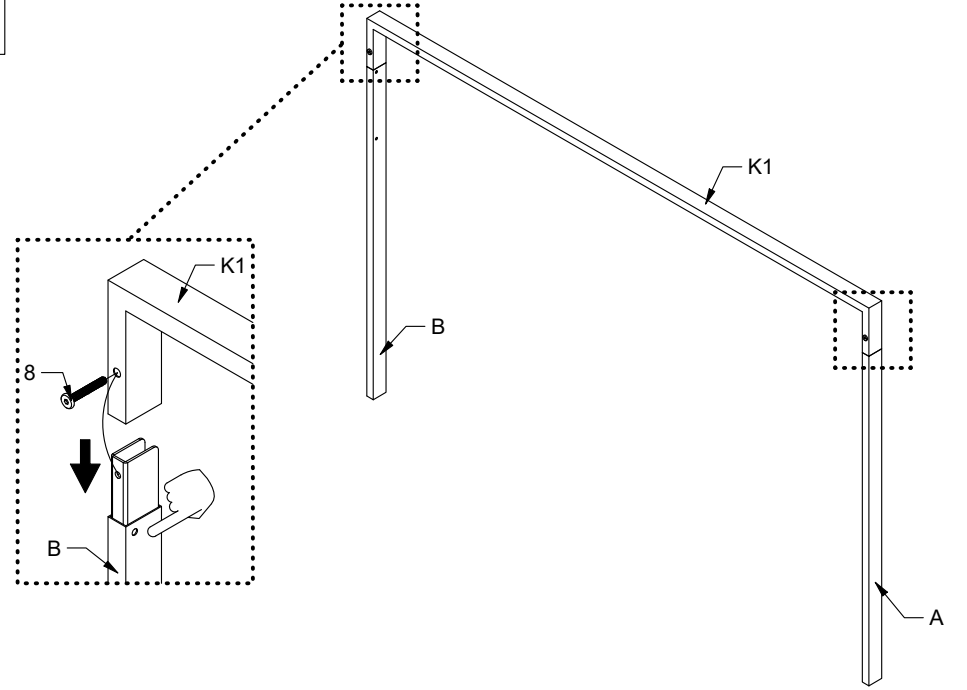

Hardware Pack

TPEUS002H010(Black&WALNUT)

TPEUS002H011(Black&CINNAMON)

HP#: TTPEUS002H010-00

⚠ Please do not completely tighten all the hardware, until the entire assembly is complete, unless otherwise indicated in the step-by-step instructions.

3