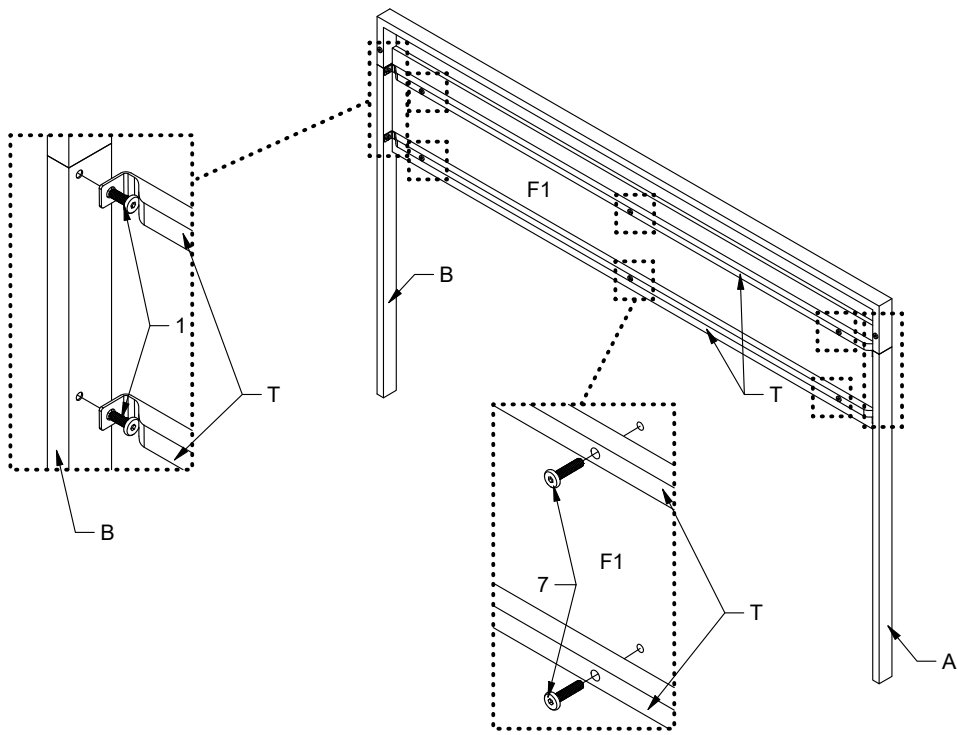

Weight Limit: 1000 LBS / 454 KG

1

A	1PC
B	1PC
C	2PCS
K1	1PC
T	2PCS
F1	1PC
U	1PC
F2	1PC
H	2PCS
G	1PC
I	2PCS
M	3PCS
E	2PCS
F	2PCS
K	1PC
O1	14PCS
Y	28PCS

2

1		1/4"*17mm	8pcs	6		1/4"*9mm	3pcs
2		1/4"*22mm	12pcs	7		1/4"*25mm	6pcs
3		5/16"*22mm	8pcs	8		1/4"*40mm	2pcs
4		1/4"*38mm	4pcs	9			1pc
5		1/4"	4pcs	10			1pc

Hardware Pack

TPEUS002H010(Black&WALNUT)

TPEUS002H011(Black&CINNAMON)

HP#: TTPEUS002H010-00

⚠ Please do not completely tighten all the hardware, until the entire assembly is complete, unless otherwise indicated in the step-by-step instructions.

3

4

5

6

7