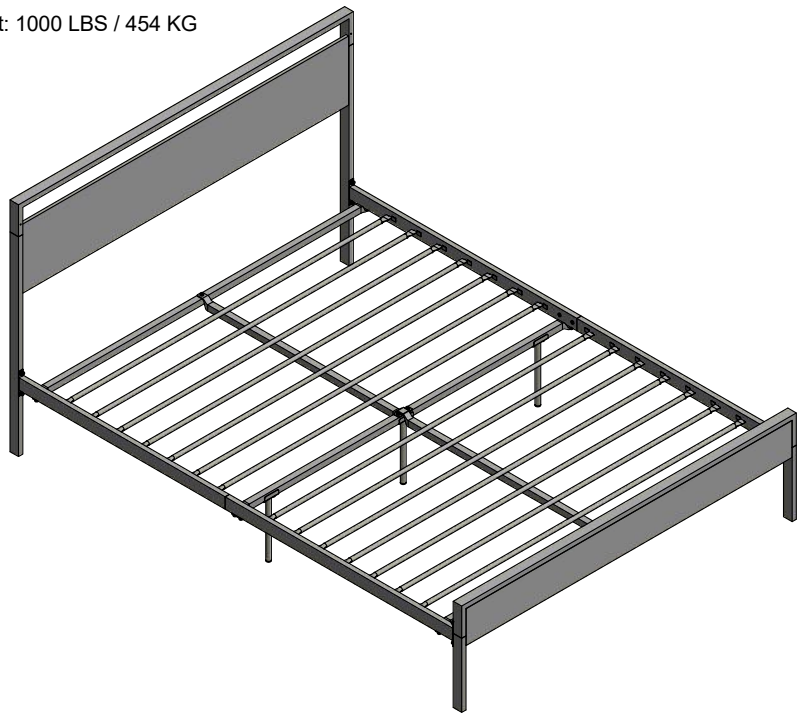

Weight Limit: 1000 LBS / 454 KG

1

A	1PC
B	1PC
C	2PCS
K1	1PC
T	2PCS
F1	1PC
U	1PC
F2	1PC
H	2PCS
G	1PC
I	2PCS
M	3PCS
E	2PCS
F	2PCS
K	1PC
O1	14PCS
Y	28PCS

2

1		1/4"*17mm	8pcs	6		1/4"*9mm	3pcs
2		1/4"*22mm	12pcs	7		1/4"*25mm	6pcs
3		5/16"*22mm	8pcs	8		1/4"*40mm	2pcs
4		1/4"*38mm	4pcs	9			1pc
5		1/4"	4pcs	10			1pc

Hardware Pack

TPEUS002H010(Black&WALNUT)

TPEUS002H011(Black&CINNAMON)

HP#: TTPEUS002H010-00

⚠ Please do not completely tighten all the hardware, until the entire assembly is complete, unless otherwise indicated in the step-by-step instructions.

3

4

5

6

7

8

9

10