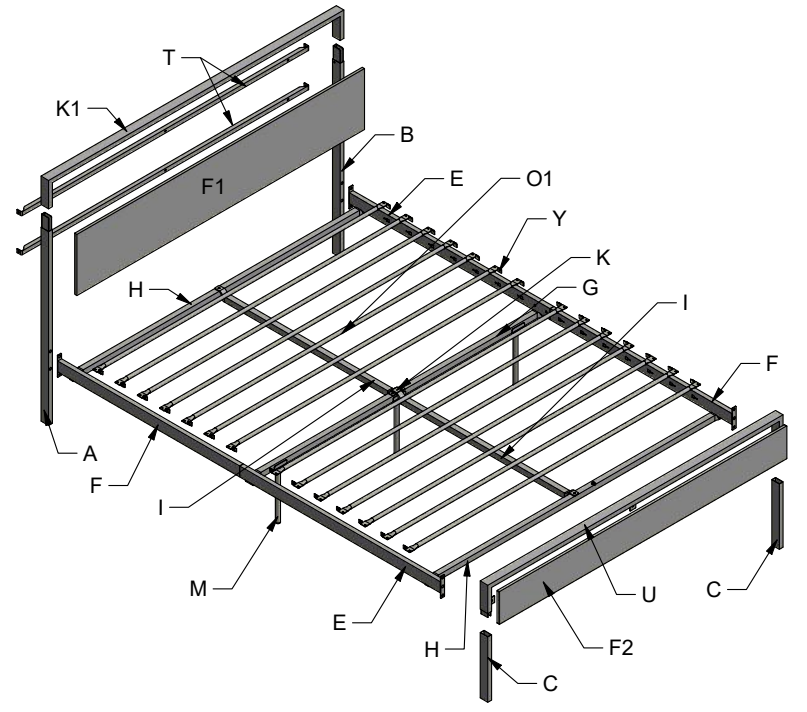

Weight Limit: 1000 LBS / 454 KG

1

A	1PC
B	1PC
C	2PCS
K1	1PC
T	2PCS
F1	1PC
U	1PC
F2	1PC
H	2PCS
G	1PC
I	2PCS
M	3PCS
E	2PCS
F	2PCS
K	1PC
O1	14PCS
Y	28PCS

2

1		1/4"*17mm	8pcs	6		1/4"*9mm	3pcs
2		1/4"*22mm	12pcs	7		1/4"*25mm	6pcs
3		5/16"*22mm	8pcs	8		1/4"*40mm	2pcs
4		1/4"*38mm	4pcs	9			1pc
5		1/4"	4pcs	10			1pc

Hardware Pack

TPEUS002H010(Black&WALNUT)

TPEUS002H011(Black&CINNAMON)

HP#: TTPEUS002H010-00

⚠ Please do not completely tighten all the hardware, until the entire assembly is complete, unless otherwise indicated in the step-by-step instructions.