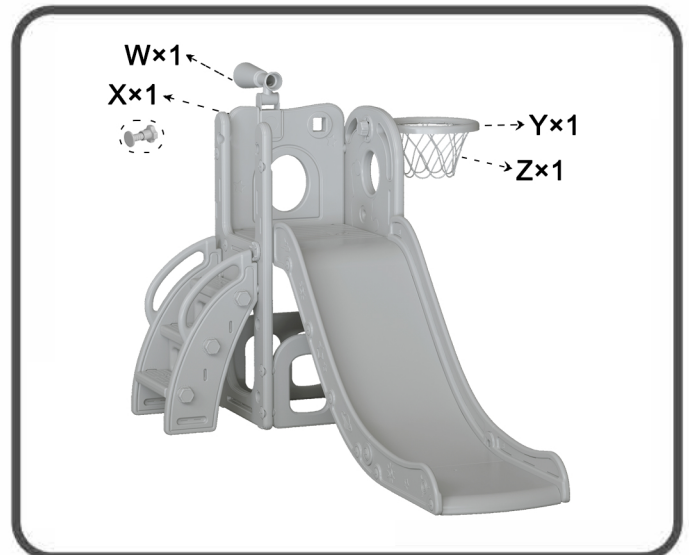

Step1

Connect the two part of the handrails, secure with 1 screw AH and 1 screw AF on each side.

Step2

Insert H into I, then attach the handrails to the slide, secure with 6 screws AH on each side.

Step3

Connect 2 F to the panel A, secure with 4 screws AE.

Step4

Connect the E to the G, secure with 2 screws AE. Then connect the assembled parts to the panel A, secure with 3 screws AE.

Step5

Connect the Step 2 assembled parts to the Step 4 assembled parts, secure with 1 screw AC.

ASSEMBLY

Step 6

Connect the panel B to the step 5 assembled parts, secure with 7 screws AE and 1 screw AC.

Step 7

Insert 2 N and 3 O to the 2 M, secure with 3 screws AD on each side.

Step 8

Connect the Step 7 assembled parts to the Step 6 assembled parts, secure with 2 screws AE.

Step 9

Connect the W to the panel E, secure with 1 screw X. Connect the Z to Y, then connect the assembled basketball hoop to the side of the panel A, secure with 1 screw AD.

GENERAL SAFETY INSTRUCTIONS