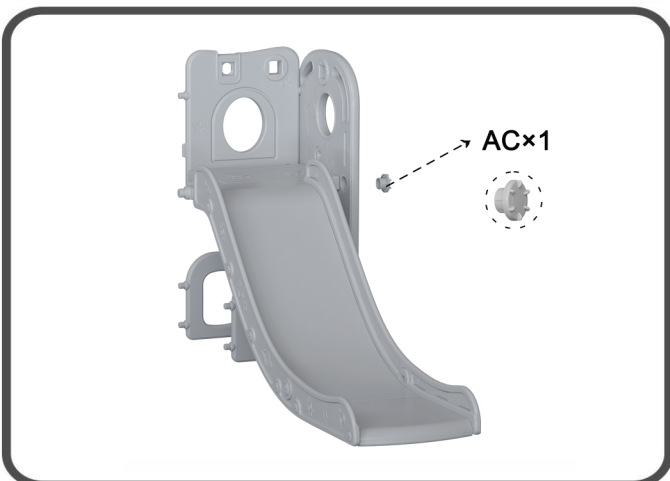

Step1

Connect the two part of the handrails, secure with 1 screw AH and 1 screw AF on each side.

Step2

Insert H into I, then attach the handrails to the slide, secure with 6 screws AH on each side.

Step3

Connect 2 F to the panel A, secure with 4 screws AE.

Step4

Connect the E to the G, secure with 2 screws AE. Then connect the assembled parts to the panel A, secure with 3 screws AE.

Step5

Connect the Step 2 assembled parts to the Step 4 assembled parts, secure with 1 screw AC.