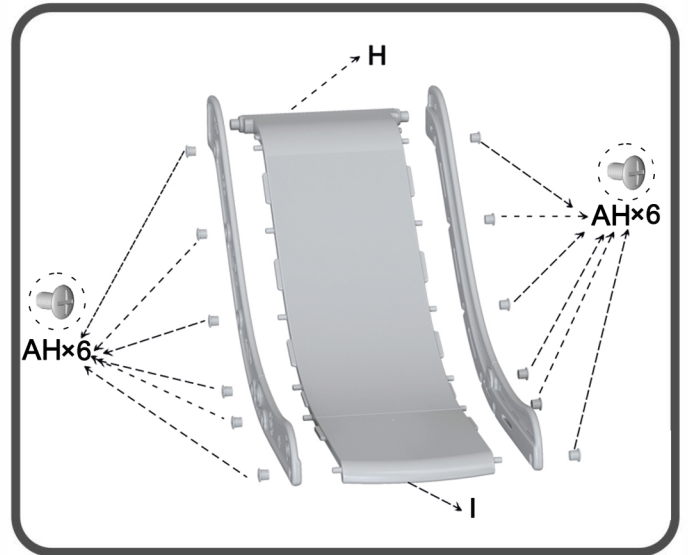

X×1

AC×2

AD×7

AE×18

AF×2

AG×1

AH×14

ASSEMBLY

Step1

Connect the two part of the handrails, secure with 1 screw AH and 1 screw AF on each side.

Step2

Insert H into I, then attach the handrails to the slide, secure with 6 screws AH on each side.

Step3

Connect 2 F to the panel A, secure with 4 screws AE.

Step4

Connect the E to the G, secure with 2 screws AE. Then connect the assembled parts to the panel A, secure with 3 screws AE.

Step5

Connect the Step 2 assembled parts to the Step 4 assembled parts, secure with 1 screw AC.