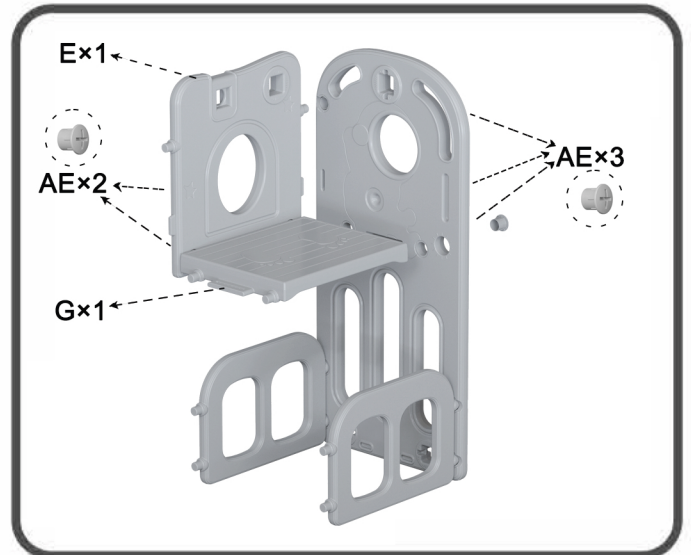

Step1

Connect the two part of the handrails, secure with 1 screw AH and 1 screw AF on each side.

Step2

Insert H into I, then attach the handrails to the slide, secure with 6 screws AH on each side.

Step3

Connect 2 F to the panel A, secure with 4 screws AE.

Step4

Connect the E to the G, secure with 2 screws AE. Then connect the assembled parts to the panel A, secure with 3 screws AE.

Step5

Connect the Step 2 assembled parts to the Step 4 assembled parts, secure with 1 screw AC.

ASSEMBLY

Step 6

Connect the panel B to the step 5 assembled parts, secure with 7 screws AE and 1 screw AC.

Step 7

Insert 2 N and 3 O to the 2 M, secure with 3 screws AD on each side.

Step 8

Connect the Step 7 assembled parts to the Step 6 assembled parts, secure with 2 screws AE.