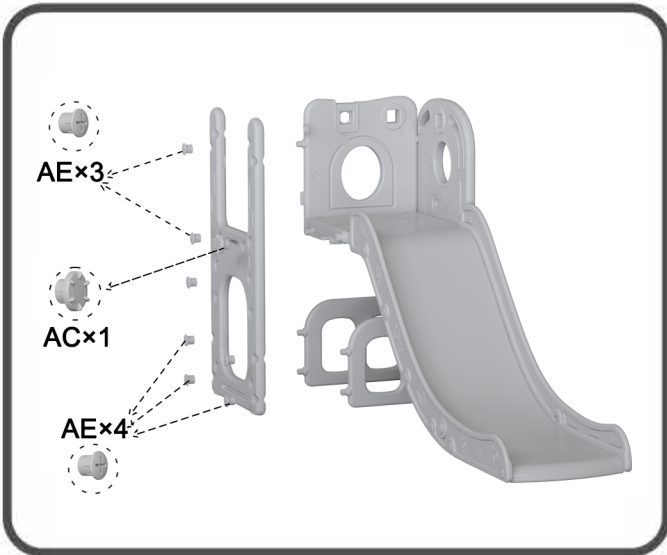

Step1

Connect the two part of the handrails, secure with 1 screw AH and 1 screw AF on each side.

Step2

Insert H into I, then attach the handrails to the slide, secure with 6 screws AH on each side.

Step3

Connect 2 F to the panel A, secure with 4 screws AE.

Step4

Connect the E to the G, secure with 2 screws AE. Then connect the assembled parts to the panel A, secure with 3 screws AE.

Step5

Connect the Step 2 assembled parts to the Step 4 assembled parts, secure with 1 screw AC.

ASSEMBLY

Step 6

Connect the panel B to the step 5 assembled parts, secure with 7 screws AE and 1 screw AC.

Step 7

Insert 2 N and 3 O to the 2 M, secure with 3 screws AD on each side.

Step 8

Connect the Step 7 assembled parts to the Step 6 assembled parts, secure with 2 screws AE.