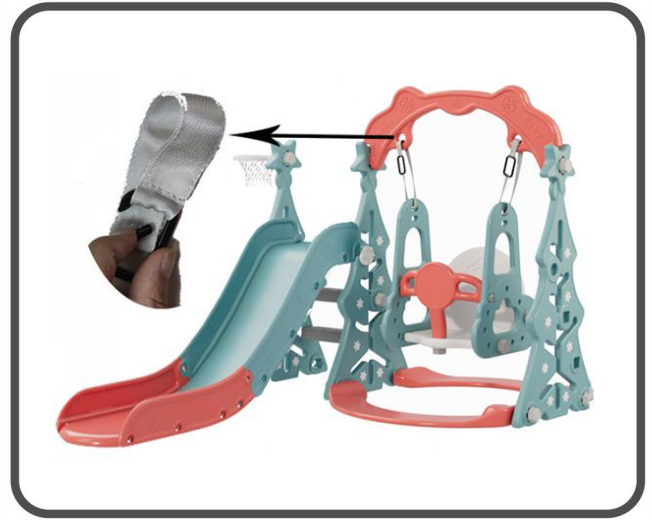

Step4

Insert step*2 into the side panel, secure with Nut A*2.

Step5

Attach the slide section to the side panel, secure with Nut C*1.

ASSEMBLY

Step6

Connect the 2nd side panel to the part previously assembled, secure with Nut C*1 and Nut A*2.

Step7

Fold the seat 90°, insert the armrest as shown and secure with Nut D*1.

Step8

Connect the 2 swing panel to the seat section, secure with Nut A*4 and Nut B*2.

Step9

Swing seat is done.

Step10

Connect the swing bar and 2 bottoms to the side panel as shown, secure with Nut A*3.

ASSEMBLY

Step11

Attach the 3rd side panel and secure with Nut A*3.

Step12

Connect swing seat to the swing bar with swing belt*2 and buckle*2. Install the basketball net, and secure the basket frame to side panel with Nut A*1.