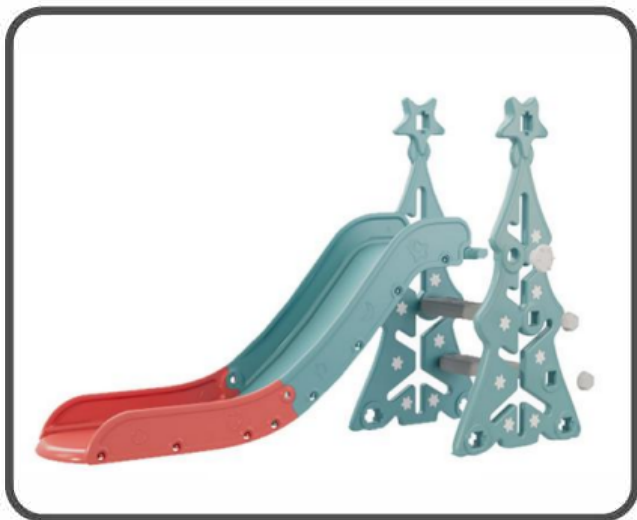

Step4

Insert step*2 into the side panel, secure with Nut A*2.

Step5

Attach the slide section to the side panel, secure with Nut C*1.

ASSEMBLY

Step6

Connect the 2nd side panel to the part previously assembled, secure with Nut C*1 and Nut A*2.

Step7

Fold the seat 90°, insert the armrest as shown and secure with Nut D*1.

Step8

Connect the 2 swing panel to the seat section, secure with Nut A*4 and Nut B*2.

Step9

Swing seat is done.

Step10

Connect the swing bar and 2 bottoms to the side panel as shown, secure with Nut A*3.