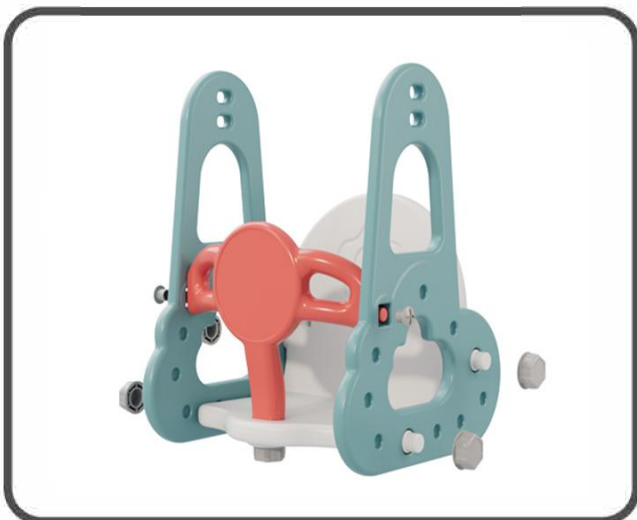

Step4

Insert step*2 into the side panel, secure with Nut A*2.

Step5

Attach the slide section to the side panel, secure with Nut C*1.

ASSEMBLY

Step6

Connect the 2nd side panel to the part previously assembled, secure with Nut C*1 and Nut A*2.

Step7

Fold the seat 90°, insert the armrest as shown and secure with Nut D*1.

Step8

Connect the 2 swing panel to the seat section, secure with Nut A*4 and Nut B*2.

Step9

Swing seat is done.

Step10

Connect the swing bar and 2 bottoms to the side panel as shown, secure with Nut A*3.

ASSEMBLY

Step11

Attach the 3rd side panel and secure with Nut A*3.

Step12

Connect swing seat to the swing bar with swing belt*2 and buckle*2. Install the basketball net, and secure the basket frame to side panel with Nut A*1.