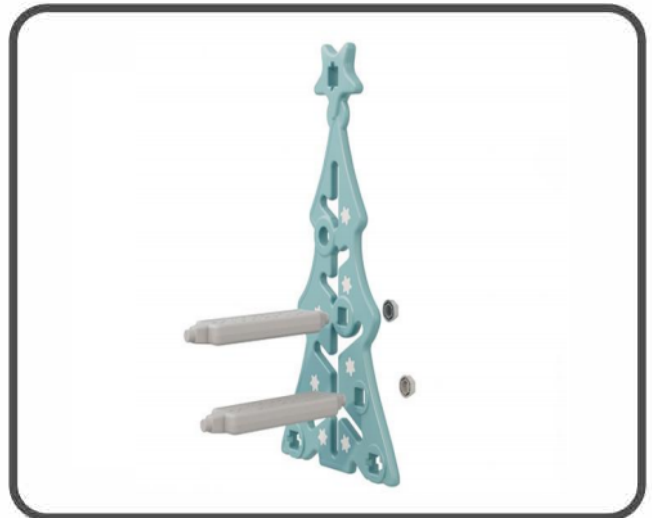

PART LIST

Side panel*3

Slide*1

Step*2

Slide arm A*2

Bottom*2

Swing bar*1

Extend area*1

Nut F*2

ASSEMBLY

Step1

Connect slide arm A to slide arm B, secure with Nut E*1 and Nut F*1.

Step2

Connect slide and extend area together, and secure to the slide arm section with Nut E*8.

Step3

Repeat the same to install the slide arm section on the other side, secure with Nut E*9 and Nut F*1.

Step4

Insert step*2 into the side panel, secure with Nut A*2.

Step5

Attach the slide section to the side panel, secure with Nut C*1.

ASSEMBLY

Step6

Connect the 2nd side panel to the part previously assembled, secure with Nut C*1 and Nut A*2.

Step7

Fold the seat 90°, insert the armrest as shown and secure with Nut D*1.

Step8

Connect the 2 swing panel to the seat section, secure with Nut A*4 and Nut B*2.

Step9

Swing seat is done.

Step10

Connect the swing bar and 2 bottoms to the side panel as shown, secure with Nut A*3.