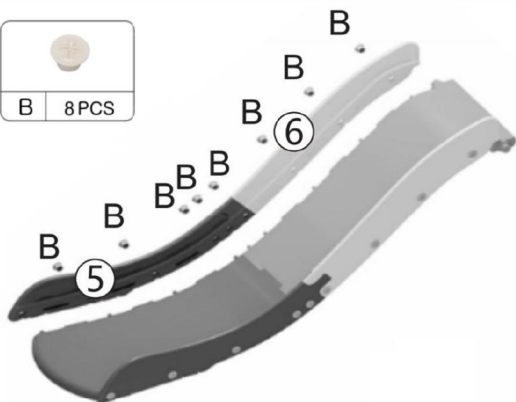

Part List

		
① 1PC	② 1 PC	③ 1PC
		
④ 1PC	⑤ 2PCS	⑥ 2PCS
		
⑦ 1PC	⑧ 1PC	⑨ 1 PCS
		
⑩ 2PCS	⑪ 1PC	

Part List

			
A 1PC	B 18PCS	C 18PCS	D 2PCS
			
E 2PCS	F 1PC	G 1PC	H 1PC
			
I 1PC	J 1PC	K 1PC	

※ F is a simple screw wrench

① ASSEMBLY

STEP1

Connect Part ③, ④, ⑤, ⑥ together as shown, and secure with 8pcs Screw B.

STEP2

Connect the Part ⑤ to Part ⑥. Then attach the assembled parts to the STEP 1 assembled parts, secure with 8 Screw B

① ASSEMBLY

STEP3

Secure with 2 Screw D to the handrail of the slide from inside. Then Secure with 2 Screw B from outside.

STEP4

Connect the Part ⑦ to the STEP 3 assembled parts, secure with Screw E.

ASSEMBLY