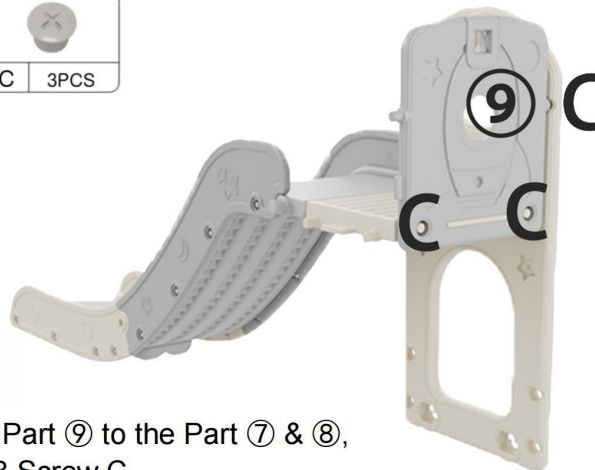

① ASSEMBLY

STEP1

Connect Part ③, ④, ⑤, ⑥ together as shown, and secure with 8pcs Screw B.

STEP2

Connect the Part ⑤ to Part ⑥. Then attach the assembled parts to the STEP 1 assembled parts, secure with 8 Screw B

① ASSEMBLY

STEP3

Secure with 2 Screw D to the handrail of the slide from inside. Then Secure with 2 Screw B from outside.

STEP4

Connect the Part ⑦ to the STEP 3 assembled parts, secure with Screw E.

ASSEMBLY

STEP5

Connect the Part ⑧ to the Part ⑦, secure with 2 Screw C.

STEP6

Connect the Part ⑨ to the Part ⑦ & ⑧, secure with 3 Screw C.

ASSEMBLY

STEP7

Connect the 2 Part ⑩ to the Part ⑦, secure with 4 Screw C.

STEP8