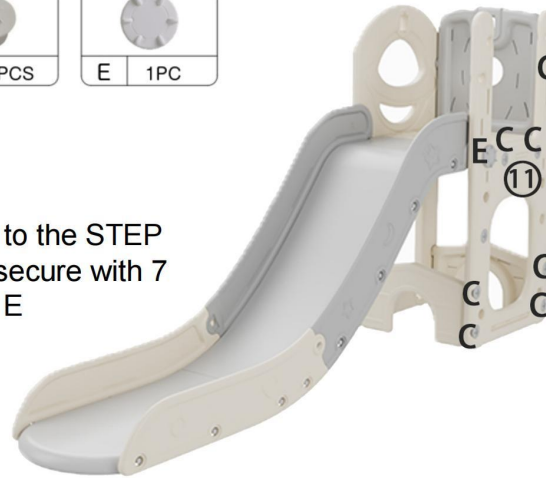

① ASSEMBLY

STEP1

Connect Part ③, ④, ⑤, ⑥ together as shown, and secure with 8pcs Screw B.

STEP2

Connect the Part ⑤ to Part ⑥. Then attach the assembled parts to the STEP 1 assembled parts, secure with 8 Screw B

① ASSEMBLY

STEP3

Secure with 2 Screw D to the handrail of the slide from inside. Then Secure with 2 Screw B from outside.

STEP4

Connect the Part ⑦ to the STEP 3 assembled parts, secure with Screw E.

ASSEMBLY

STEP5

Connect the Part ⑧ to the Part ⑦, secure with 2 Screw C.

STEP6

Connect the Part ⑨ to the Part ⑦ & ⑧, secure with 3 Screw C.

ASSEMBLY

STEP7

Connect the 2 Part ⑩ to the Part ⑦, secure with 4 Screw C.

STEP8

Connect the Part ⑪ to the STEP 7 assembled parts, secure with 7 Screw C and Screw E

ASSEMBLY

STEP9

1. Connect the Part ① to the Part ⑨, Secure with Screw I & J.
2. Tie the Part H to the Part G, then connect the Part G to the Part ⑦, Secure with Screw A.
3. Connect the Part ② to the Part ⑪, secure with 2 Screw C.