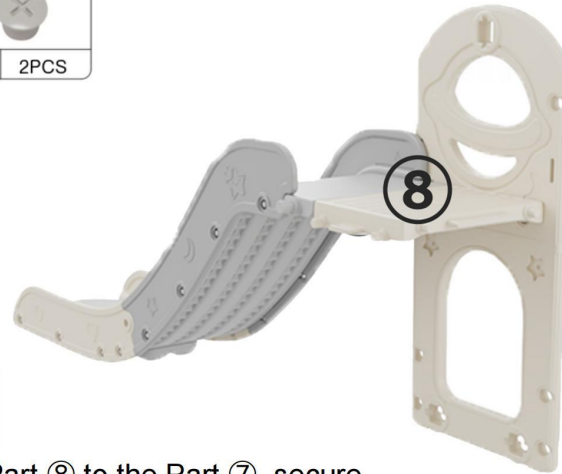

① ASSEMBLY

STEP1

Connect Part ③, ④, ⑤, ⑥ together as shown, and secure with 8pcs Screw B.

STEP2

Connect the Part ⑤ to Part ⑥. Then attach the assembled parts to the STEP 1 assembled parts, secure with 8 Screw B

① ASSEMBLY

STEP3

Secure with 2 Screw D to the handrail of the slide from inside. Then Secure with 2 Screw B from outside.

STEP4

Connect the Part ⑦ to the STEP 3 assembled parts, secure with Screw E.

ASSEMBLY

STEP5

Connect the Part ⑧ to the Part ⑦, secure with 2 Screw C.

STEP6

Connect the Part ⑨ to the Part ⑦ & ⑧, secure with 3 Screw C.

ASSEMBLY

STEP7

Connect the 2 Part ⑩ to the Part ⑦, secure with 4 Screw C.

STEP8