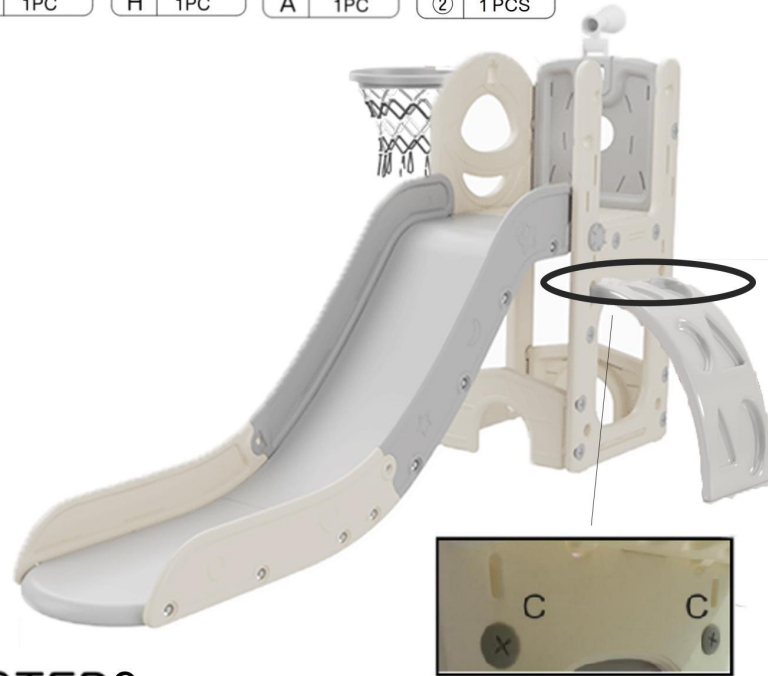

① ASSEMBLY

STEP3

Secure with 2 Screw D to the handrail of the slide from inside. Then Secure with 2 Screw B from outside.

STEP4

Connect the Part ⑦ to the STEP 3 assembled parts, secure with Screw E.

ASSEMBLY

STEP5

Connect the Part ⑧ to the Part ⑦, secure with 2 Screw C.

STEP6

Connect the Part ⑨ to the Part ⑦ & ⑧, secure with 3 Screw C.

ASSEMBLY

STEP7

Connect the 2 Part ⑩ to the Part ⑦, secure with 4 Screw C.

STEP8

Connect the Part ⑪ to the STEP 7 assembled parts, secure with 7 Screw C and Screw E

ASSEMBLY

STEP9

1. Connect the Part ① to the Part ⑨, Secure with Screw I & J.
2. Tie the Part H to the Part G, then connect the Part G to the Part ⑦, Secure with Screw A.
3. Connect the Part ② to the Part ⑪, secure with 2 Screw C.