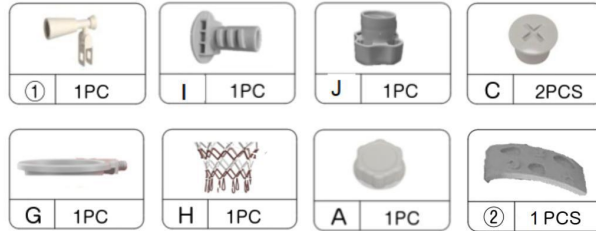

① ASSEMBLY

STEP1

Connect Part ③, ④, ⑤, ⑥ together as shown, and secure with 8pcs Screw B.

STEP2

Connect the Part ⑤ to Part ⑥. Then attach the assembled parts to the STEP 1 assembled parts, secure with 8 Screw B

① ASSEMBLY

STEP3

Secure with 2 Screw D to the handrail of the slide from inside. Then Secure with 2 Screw B from outside.

STEP4

Connect the Part ⑦ to the STEP 3 assembled parts, secure with Screw E.

ASSEMBLY

STEP5

Connect the Part ⑧ to the Part ⑦, secure with 2 Screw C.

STEP6

Connect the Part ⑨ to the Part ⑦ & ⑧, secure with 3 Screw C.

ASSEMBLY

STEP7

Connect the 2 Part ⑩ to the Part ⑦, secure with 4 Screw C.

STEP8

Connect the Part ⑪ to the STEP 7 assembled parts, secure with 7 Screw C and Screw E

ASSEMBLY

STEP9

1. Connect the Part ① to the Part ⑨, Secure with Screw I & J.
2. Tie the Part H to the Part G, then connect the Part G to the Part ⑦, Secure with Screw A.
3. Connect the Part ② to the Part ⑪, secure with 2 Screw C.