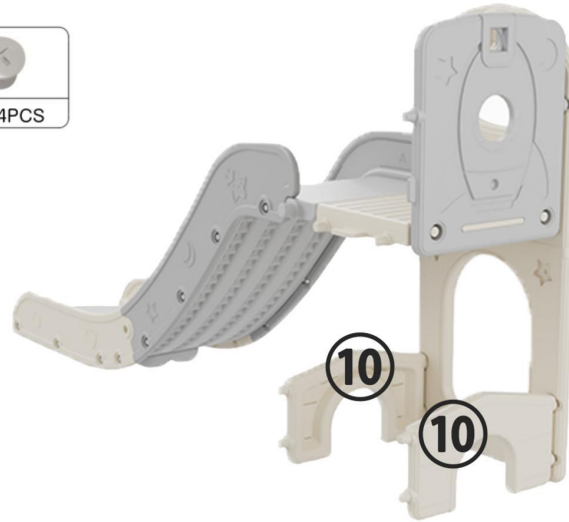

① ASSEMBLY

STEP3

Secure with 2 Screw D to the handrail of the slide from inside. Then Secure with 2 Screw B from outside.

STEP4

Connect the Part ⑦ to the STEP 3 assembled parts, secure with Screw E.

ASSEMBLY

STEP5

Connect the Part ⑧ to the Part ⑦, secure with 2 Screw C.

STEP6

Connect the Part ⑨ to the Part ⑦ & ⑧, secure with 3 Screw C.

ASSEMBLY

STEP7

Connect the 2 Part ⑩ to the Part ⑦, secure with 4 Screw C.

STEP8

Connect the Part ⑪ to the STEP 7 assembled parts, secure with 7 Screw C and Screw E

ASSEMBLY

STEP9

1. Connect the Part ① to the Part ⑨, Secure with Screw I & J.
2. Tie the Part H to the Part G, then connect the Part G to the Part ⑦, Secure with Screw A.
3. Connect the Part ② to the Part ⑪, secure with 2 Screw C.