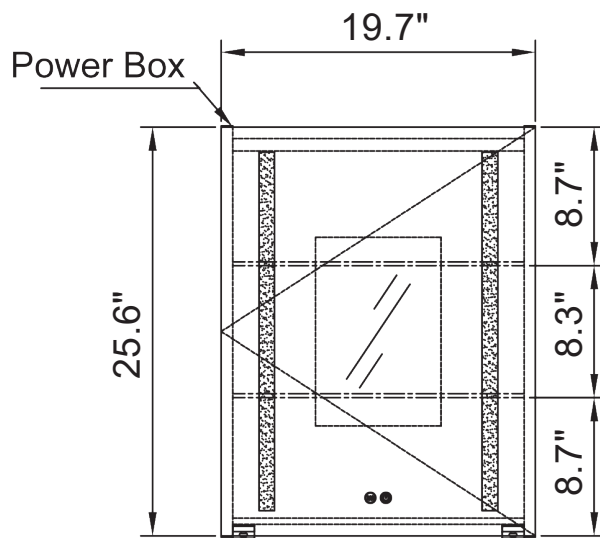

# Mirror Cabinet

# Aluminum Mirror Cabinet with Light

①  
MC01-20F

Front View

Side View

Top View

# Aluminum Mirror Cabinet with Light

MC01-20F

MC01-30F

MC01-35F

	MC01		
Model	MC01-20F	MC01-30F	MC01-35F
W	19.7"	29.5"	33.5"
H	25.6"	25.6"	25.6"
D	5.7"	5.7"	5.7"
Specification			
Voltage	200-240V	200-240V	200-240V
Hz	50/60Hz	50/60Hz	50/60Hz
CRI	≥80	≥80	≥80
Kelvin	6000	6000	6000
Maximum Lumens	635lm	635lm	635lm
Defogger Dimensions	200mm*300mm	200mm*300mm	200mm*300mm
LED Strip Wattage	4.5W±5%	4.5W±5%	4.5W±5%
Color Temperature	6000	6000	6000
LED Lifetime	2 years	2 years	2 years
Waterproof Rate	IP20	IP20	IP20
Defogger Wattage	13.33W±5%	13.33W±5%	13.33W±5%
LED Strip Length	22.6"	22.6"	22.6"