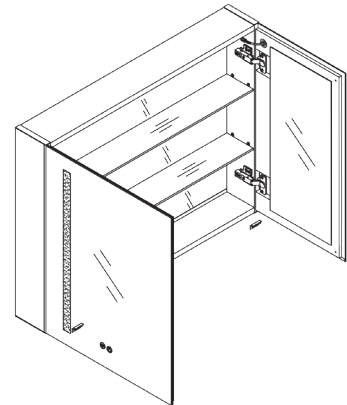

# Aluminum Mirror Cabinet with Light

②

MC01-30F

Front View

Side View

Top View

# Aluminum Mirror Cabinet with Light

MC01-20F

MC01-30F

MC01-35F

	MC01		
Model	MC01-20F	MC01-30F	MC01-35F
W	19.7"	29.5"	33.5"
H	25.6"	25.6"	25.6"
D	5.7"	5.7"	5.7"
Specification			
Voltage	200-240V	200-240V	200-240V
Hz	50/60Hz	50/60Hz	50/60Hz
CRI	≥80	≥80	≥80
Kelvin	6000	6000	6000
Maximum Lumens	635lm	635lm	635lm
Defogger Dimensions	200mm*300mm	200mm*300mm	200mm*300mm
LED Strip Wattage	4.5W±5%	4.5W±5%	4.5W±5%
Color Temperature	6000	6000	6000
LED Lifetime	2 years	2 years	2 years
Waterproof Rate	IP20	IP20	IP20
Defogger Wattage	13.33W±5%	13.33W±5%	13.33W±5%
LED Strip Length	22.6"	22.6"	22.6"