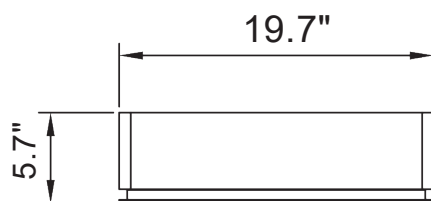

Aluminum Mirror Cabinet with Light

①
MC01-20F

Top View