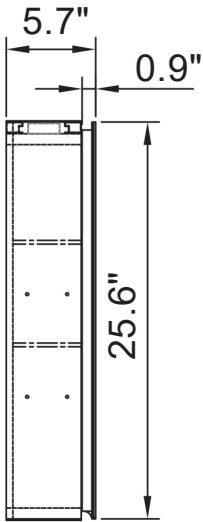

Aluminum Mirror Cabinet with Light

②

MC01-30F

Side View