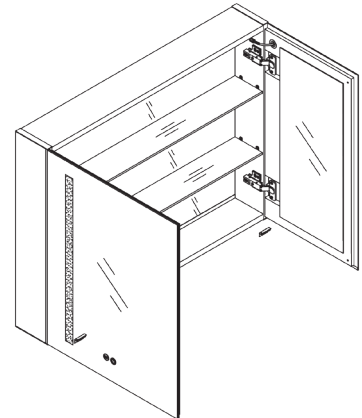

Aluminum Mirror Cabinet with Light

INSTALLATION GUIDE

①

②

③

TOOLS REQUIRED FOR INSTALLATION