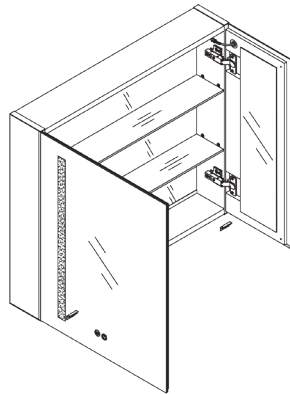

Aluminum Mirror Cabinet with Light

INSTALLATION GUIDE

①

②

③

TOOLS REQUIRED FOR INSTALLATION