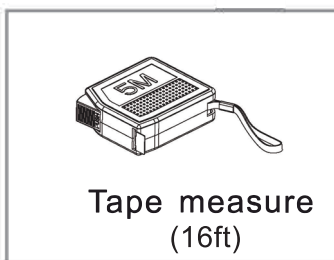

## TOOLS REQUIRED FOR INSTALLATION

Level bar

Electric drill

Drill bit  
(φ0.3")

Tape measure  
(16ft)

Screwdriver

Pencil