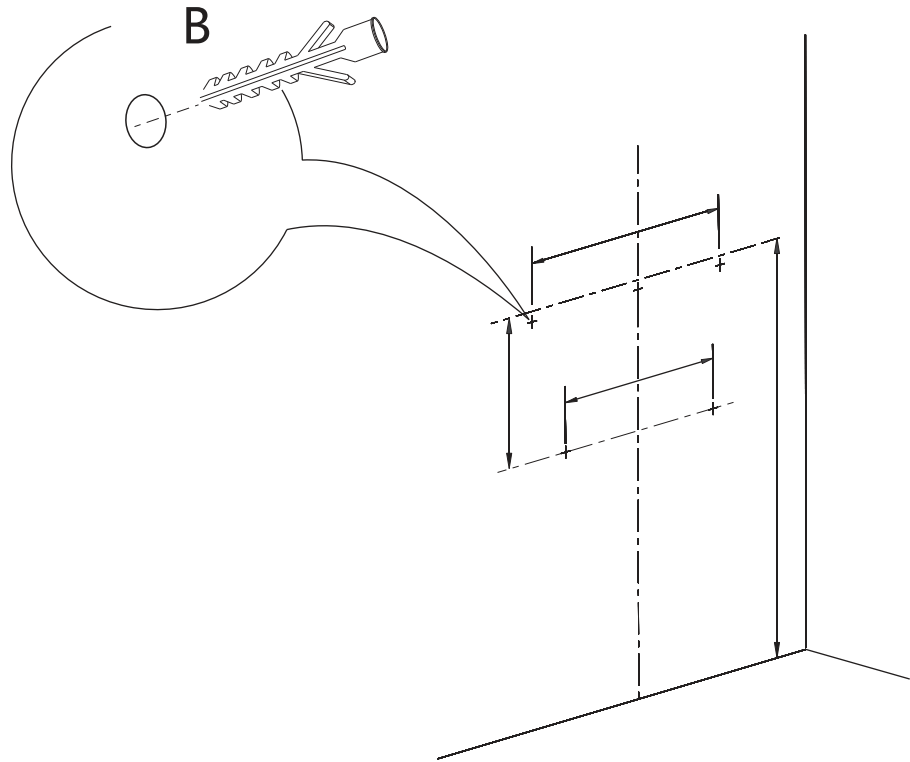

Aluminum Mirror Cabinet with Light

3