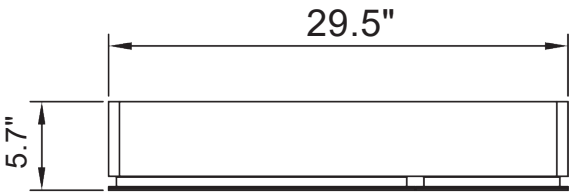

# Aluminum Mirror Cabinet with Light

②

MC01-30F

Front View

Side View

Top View

# Aluminum Mirror Cabinet with Light

MC01-20F

MC01-30F

MC01-35F

	MC01		
Model	MC01-20F	MC01-30F	MC01-35F
W	19.7"	29.5"	33.5"
H	25.6"	25.6"	25.6"
D	5.7"	5.7"	5.7"
Specification			
Voltage	200-240V	200-240V	200-240V
Hz	50/60Hz	50/60Hz	50/60Hz
CRI	≥80	≥80	≥80
Kelvin	6000	6000	6000
Maximum Lumens	635lm	635lm	635lm
Defogger Dimensions	200mm*300mm	200mm*300mm	200mm*300mm
LED Strip Wattage	4.5W±5%	4.5W±5%	4.5W±5%
Color Temperature	6000	6000	6000
LED Lifetime	2 years	2 years	2 years
Waterproof Rate	IP20	IP20	IP20
Defogger Wattage	13.33W±5%	13.33W±5%	13.33W±5%
LED Strip Length	22.6"	22.6"	22.6"