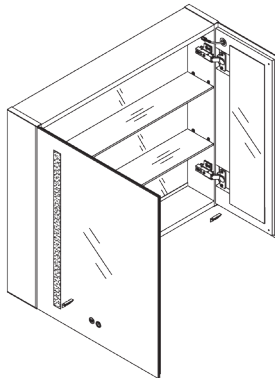

# Aluminum Mirror Cabinet with Light

MC01-20F

MC01-30F

MC01-35F

	MC01		
Model	MC01-20F	MC01-30F	MC01-35F
W	19.7"	29.5"	33.5"
H	25.6"	25.6"	25.6"
D	5.7"	5.7"	5.7"
Specification			
Voltage	200-240V	200-240V	200-240V
Hz	50/60Hz	50/60Hz	50/60Hz
CRI	≥80	≥80	≥80
Kelvin	6000	6000	6000
Maximum Lumens	635lm	635lm	635lm
Defogger Dimensions	200mm*300mm	200mm*300mm	200mm*300mm
LED Strip Wattage	4.5W±5%	4.5W±5%	4.5W±5%
Color Temperature	6000	6000	6000
LED Lifetime	2 years	2 years	2 years
Waterproof Rate	IP20	IP20	IP20
Defogger Wattage	13.33W±5%	13.33W±5%	13.33W±5%
LED Strip Length	22.6"	22.6"	22.6"