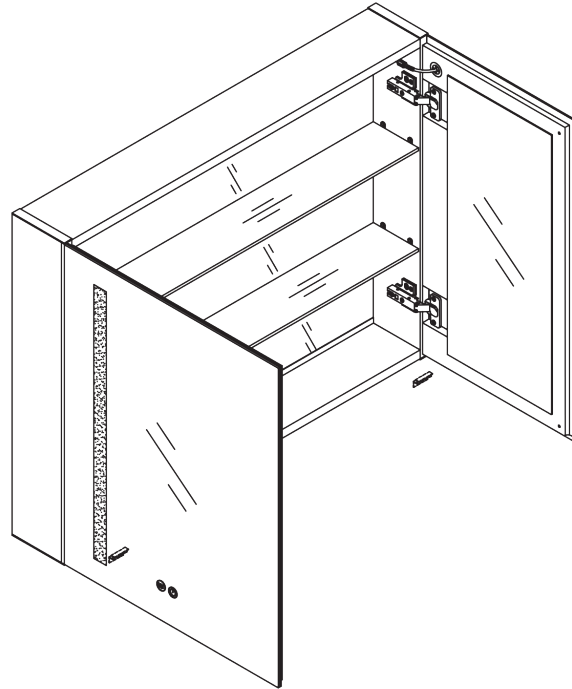

# Mirror Cabinet

# Aluminum Mirror Cabinet with Light

①  
MC01-20F

Front View

Side View

Top View

# Aluminum Mirror Cabinet with Light

②

MC01-30F

Front View

Side View

Top View

# Aluminum Mirror Cabinet with Light

MC01-20F

MC01-30F

MC01-35F

	MC01		
Model	MC01-20F	MC01-30F	MC01-35F
W	19.7"	29.5"	33.5"
H	25.6"	25.6"	25.6"
D	5.7"	5.7"	5.7"
Specification			
Voltage	200-240V	200-240V	200-240V
Hz	50/60Hz	50/60Hz	50/60Hz
CRI	≥80	≥80	≥80
Kelvin	6000	6000	6000
Maximum Lumens	635lm	635lm	635lm
Defogger Dimensions	200mm*300mm	200mm*300mm	200mm*300mm
LED Strip Wattage	4.5W±5%	4.5W±5%	4.5W±5%
Color Temperature	6000	6000	6000
LED Lifetime	2 years	2 years	2 years
Waterproof Rate	IP20	IP20	IP20
Defogger Wattage	13.33W±5%	13.33W±5%	13.33W±5%
LED Strip Length	22.6"	22.6"	22.6"