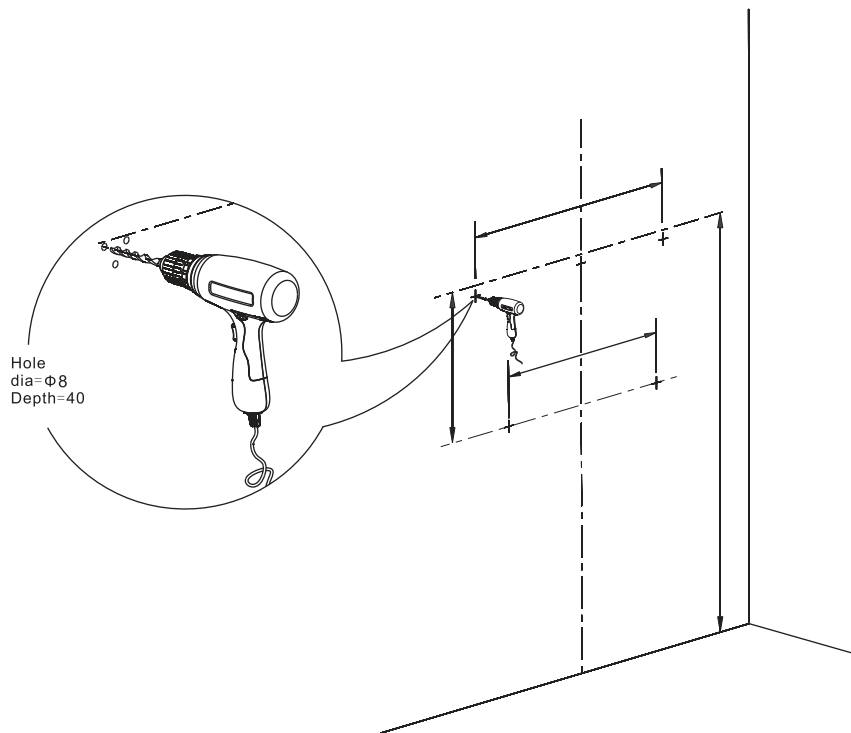

Aluminum Mirror Cabinet with Light

1

A

B

2

6