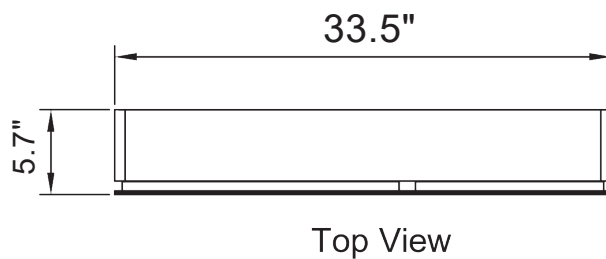

# Aluminum Mirror Cabinet with Light

②

MC01-30F

Front View

Side View

Top View

# Aluminum Mirror Cabinet with Light

MC01-20F

MC01-30F

MC01-35F

	MC01		
Model	MC01-20F	MC01-30F	MC01-35F
W	19.7"	29.5"	33.5"
H	25.6"	25.6"	25.6"
D	5.7"	5.7"	5.7"
Specification			
Voltage	200-240V	200-240V	200-240V
Hz	50/60Hz	50/60Hz	50/60Hz
CRI	≥80	≥80	≥80
Kelvin	6000	6000	6000
Maximum Lumens	635lm	635lm	635lm
Defogger Dimensions	200mm*300mm	200mm*300mm	200mm*300mm
LED Strip Wattage	4.5W±5%	4.5W±5%	4.5W±5%
Color Temperature	6000	6000	6000
LED Lifetime	2 years	2 years	2 years
Waterproof Rate	IP20	IP20	IP20
Defogger Wattage	13.33W±5%	13.33W±5%	13.33W±5%
LED Strip Length	22.6"	22.6"	22.6"