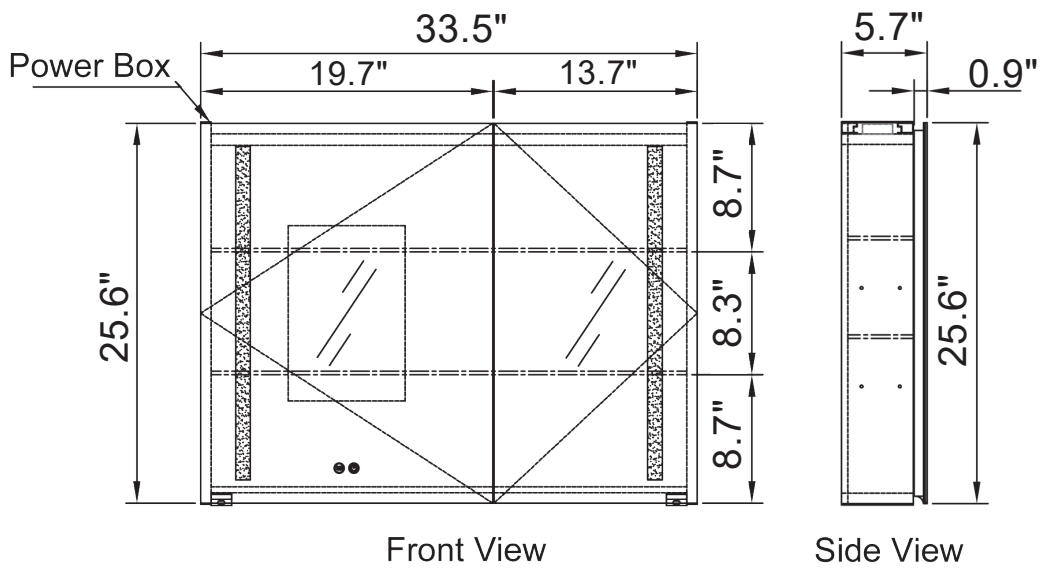

# Aluminum Mirror Cabinet with Light

②

MC01-30F

Front View

Side View

Top View

# Aluminum Mirror Cabinet with Light

MC01-20F

MC01-30F

MC01-35F

	MC01		
Model	MC01-20F	MC01-30F	MC01-35F
W	19.7"	29.5"	33.5"
H	25.6"	25.6"	25.6"
D	5.7"	5.7"	5.7"
Specification			
Voltage	200-240V	200-240V	200-240V
Hz	50/60Hz	50/60Hz	50/60Hz
CRI	≥80	≥80	≥80
Kelvin	6000	6000	6000
Maximum Lumens	635lm	635lm	635lm
Defogger Dimensions	200mm*300mm	200mm*300mm	200mm*300mm
LED Strip Wattage	4.5W±5%	4.5W±5%	4.5W±5%
Color Temperature	6000	6000	6000
LED Lifetime	2 years	2 years	2 years
Waterproof Rate	IP20	IP20	IP20
Defogger Wattage	13.33W±5%	13.33W±5%	13.33W±5%
LED Strip Length	22.6"	22.6"	22.6"