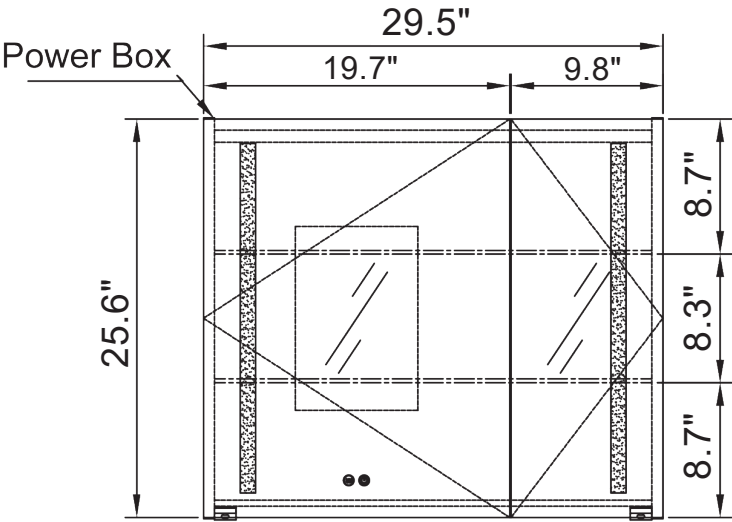

Aluminum Mirror Cabinet with Light

②

MC01-30F

Front View