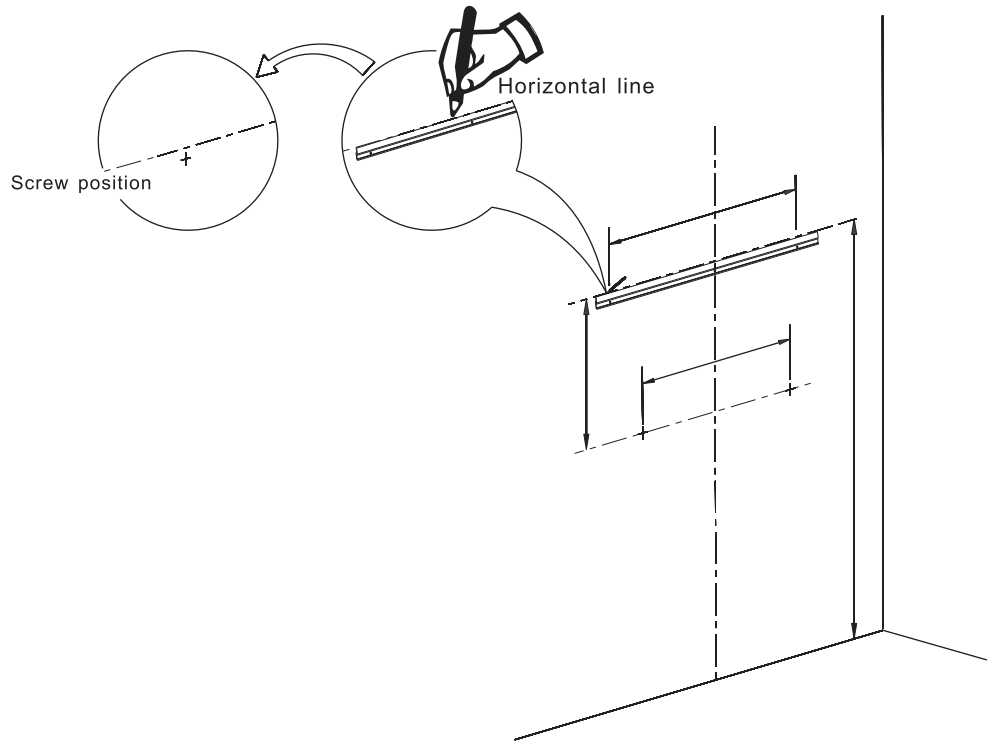

Aluminum Mirror Cabinet with Light

1

A

B