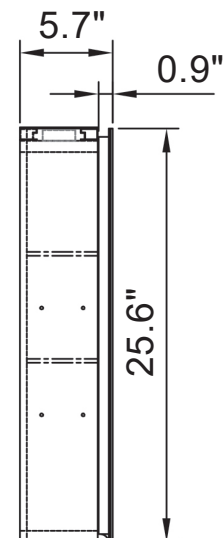

# Aluminum Mirror Cabinet with Light

①  
MC01-20F

Front View

Side View

Top View

# Aluminum Mirror Cabinet with Light

MC01-20F

MC01-30F

MC01-35F

	MC01		
Model	MC01-20F	MC01-30F	MC01-35F
W	19.7"	29.5"	33.5"
H	25.6"	25.6"	25.6"
D	5.7"	5.7"	5.7"
Specification			
Voltage	200-240V	200-240V	200-240V
Hz	50/60Hz	50/60Hz	50/60Hz
CRI	≥80	≥80	≥80
Kelvin	6000	6000	6000
Maximum Lumens	635lm	635lm	635lm
Defogger Dimensions	200mm*300mm	200mm*300mm	200mm*300mm
LED Strip Wattage	4.5W±5%	4.5W±5%	4.5W±5%
Color Temperature	6000	6000	6000
LED Lifetime	2 years	2 years	2 years
Waterproof Rate	IP20	IP20	IP20
Defogger Wattage	13.33W±5%	13.33W±5%	13.33W±5%
LED Strip Length	22.6"	22.6"	22.6"