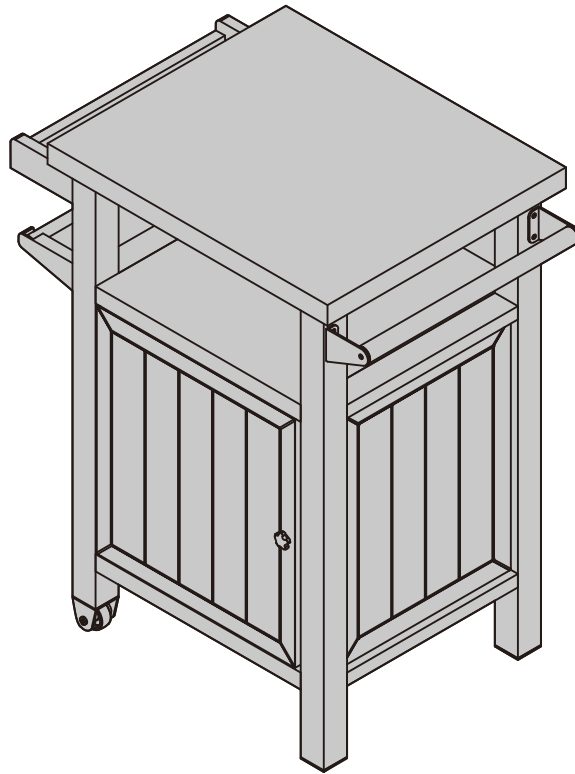

ASSEMBLY MANUAL

MODEL#: LNCF0543

68Kg
150Lb

www.domioutdoorliving.com

Missing part? Damaged?
Contact us via email at
service@domioutdoorliving.com

© Copyright 2022-2024 domi LLC. | All Rights Reserved.

BEFORE STARTING ASSEMBLY