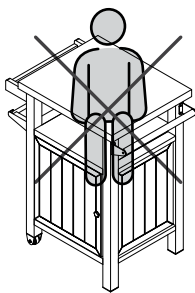

ASSEMBLY MANUAL

MODEL#: LNCF0543

68Kg
150Lb

www.domioutdoorliving.com

Missing part? Damaged?
Contact us via email at
service@domioutdoorliving.com

© Copyright 2022-2024 domi LLC. | All Rights Reserved.

BEFORE STARTING ASSEMBLY