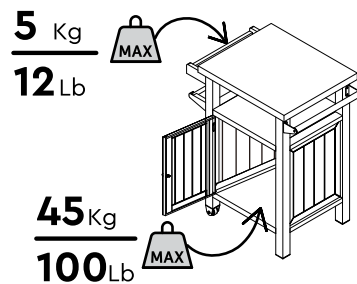

ASSEMBLY MANUAL

MODEL#: LNCF0543

68Kg
150Lb

www.domioutdoorliving.com

Missing part? Damaged?
Contact us via email at
service@domioutdoorliving.com

© Copyright 2022-2024 domi LLC. | All Rights Reserved.

BEFORE STARTING ASSEMBLY