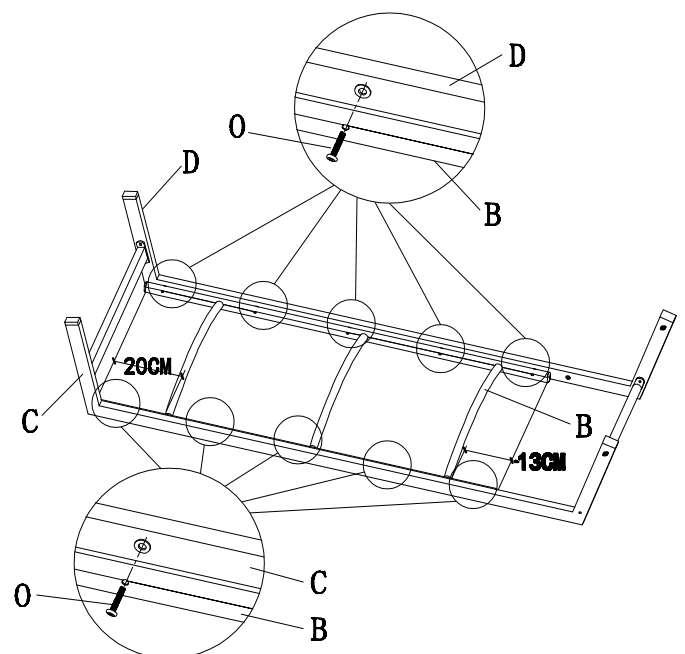

patio chaise lounge set of 3

ASSEMBLY MANUAL

MODEL#: LLFT0595ST

Missing part? Damaged? Contact us via email at

service@domioutdoorliving.com

www.domioutdoorliving.com

<p>A</p>  <p>2PCS</p>	<p>B</p>  <p>2PCS</p>	<p>C</p>  <p>2PCS</p>	<p>D</p>  <p>2PCS</p>	<p>E</p>  <p>2PCS</p>	<p>F</p>  <p>2PCS</p>
<p>G</p>  <p>2PCS</p>	<p>H</p>  <p>2PCS</p>	<p>I</p>  <p>1PCS</p>	<p>J</p>  <p>4PCS</p>	<p>K</p>  <p>M6X16</p> <p>12PCS</p>	<p>M</p>  <p>M6X30</p> <p>6PCS</p>
<p>O</p>  <p>M6X35</p> <p>28PCS</p>	<p>P</p>  <p>Metal Gasket</p> <p>6PCS</p>	<p>Q</p>  <p>Plastic Gasket</p> <p>4PCS</p>	<p>R</p>  <p>Plastic Cap</p> <p>50PCS</p>	<p>S</p>  <p>4PCS</p>	<p>T</p>  <p>M6X12</p> <p>4PCS</p>
<p>U</p>  <p>2X</p>					

Side Table Assembly

①

②

Chaise Lounge Assembly

⚠ Please don't tighten all the bolts until the last step.

⚠ Press the plastic caps after all the bolts are tightened.

③

④