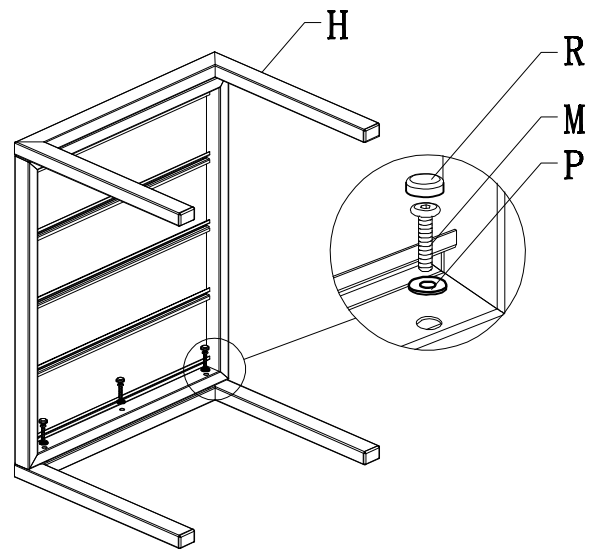

patio chaise lounge set of 3

ASSEMBLY MANUAL

MODEL#: LLFT0595ST

Missing part? Damaged? Contact us via email at

service@domioutdoorliving.com

www.domioutdoorliving.com

<p>A</p>  <p>2PCS</p>	<p>B</p>  <p>2PCS</p>	<p>C</p>  <p>2PCS</p>	<p>D</p>  <p>2PCS</p>	<p>E</p>  <p>2PCS</p>	<p>F</p>  <p>2PCS</p>
<p>G</p>  <p>2PCS</p>	<p>H</p>  <p>2PCS</p>	<p>I</p>  <p>1PCS</p>	<p>J</p>  <p>4PCS</p>	<p>K</p>  <p>M6X16</p> <p>12PCS</p>	<p>M</p>  <p>M6X30</p> <p>6PCS</p>
<p>O</p>  <p>M6X35</p> <p>28PCS</p>	<p>P</p>  <p>Metal Gasket</p> <p>6PCS</p>	<p>Q</p>  <p>Plastic Gasket</p> <p>4PCS</p>	<p>R</p>  <p>Plastic Cap</p> <p>50PCS</p>	<p>S</p>  <p>4PCS</p>	<p>T</p>  <p>M6X12</p> <p>4PCS</p>
<p>U</p>  <p>2X</p>					

Side Table Assembly

①

②

Chaise Lounge Assembly

⚠ Please don't tighten all the bolts until the last step.

⚠ Press the plastic caps after all the bolts are tightened.

③

④