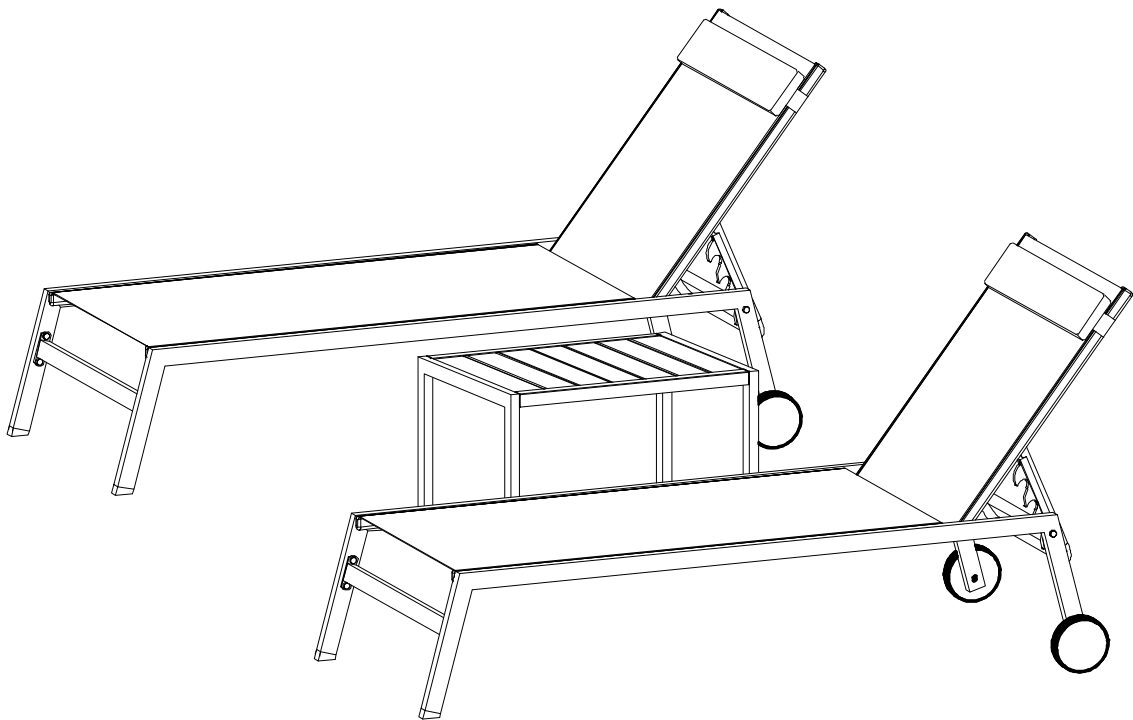

patio chaise lounge set of 3

ASSEMBLY MANUAL

MODEL#: LLFT0595ST

Missing part? Damaged? Contact us via email at

service@domioutdoorliving.com

www.domioutdoorliving.com

<p>A</p>  <p>2PCS</p>	<p>B</p>  <p>2PCS</p>	<p>C</p>  <p>2PCS</p>	<p>D</p>  <p>2PCS</p>	<p>E</p>  <p>2PCS</p>	<p>F</p>  <p>2PCS</p>
<p>G</p>  <p>2PCS</p>	<p>H</p>  <p>2PCS</p>	<p>I</p>  <p>1PCS</p>	<p>J</p>  <p>4PCS</p>	<p>K</p>  <p>M6X16</p> <p>12PCS</p>	<p>M</p>  <p>M6X30</p> <p>6PCS</p>
<p>O</p>  <p>M6X35</p> <p>28PCS</p>	<p>P</p>  <p>Metal Gasket</p> <p>6PCS</p>	<p>Q</p>  <p>Plastic Gasket</p> <p>4PCS</p>	<p>R</p>  <p>Plastic Cap</p> <p>50PCS</p>	<p>S</p>  <p>4PCS</p>	<p>T</p>  <p>M6X12</p> <p>4PCS</p>
<p>U</p>  <p>2X</p>					

Side Table Assembly

①

②

Chaise Lounge Assembly

⚠ Please don't tighten all the bolts until the last step.

⚠ Press the plastic caps after all the bolts are tightened.

③

④