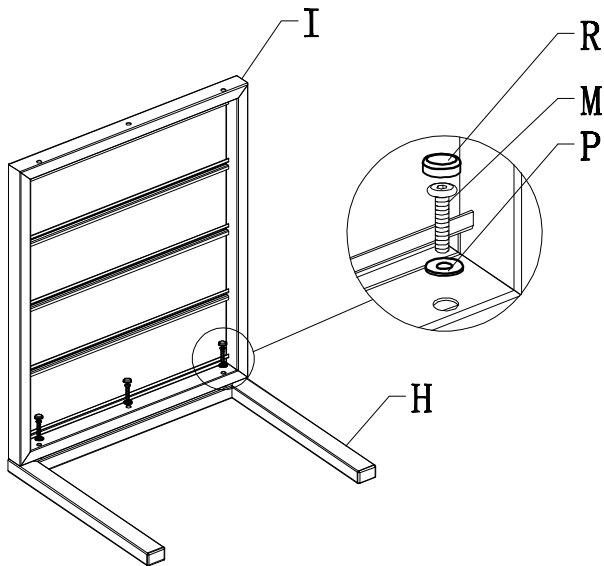

patio chaise lounge set of 3

ASSEMBLY MANUAL

MODEL#: LLFT0595ST

Missing part? Damaged? Contact us via email at

service@domioutdoorliving.com

www.domioutdoorliving.com

<p>A</p>  <p>2PCS</p>	<p>B</p>  <p>2PCS</p>	<p>C</p>  <p>2PCS</p>	<p>D</p>  <p>2PCS</p>	<p>E</p>  <p>2PCS</p>	<p>F</p>  <p>2PCS</p>
<p>G</p>  <p>2PCS</p>	<p>H</p>  <p>2PCS</p>	<p>I</p>  <p>1PCS</p>	<p>J</p>  <p>4PCS</p>	<p>K</p>  <p>M6X16</p> <p>12PCS</p>	<p>M</p>  <p>M6X30</p> <p>6PCS</p>
<p>O</p>  <p>M6X35</p> <p>28PCS</p>	<p>P</p>  <p>Metal Gasket</p> <p>6PCS</p>	<p>Q</p>  <p>Plastic Gasket</p> <p>4PCS</p>	<p>R</p>  <p>Plastic Cap</p> <p>50PCS</p>	<p>S</p>  <p>4PCS</p>	<p>T</p>  <p>M6X12</p> <p>4PCS</p>
<p>U</p>  <p>2X</p>					

Side Table Assembly

①

②

Chaise Lounge Assembly

⚠ Please don't tighten all the bolts until the last step.

⚠ Press the plastic caps after all the bolts are tightened.

③

④