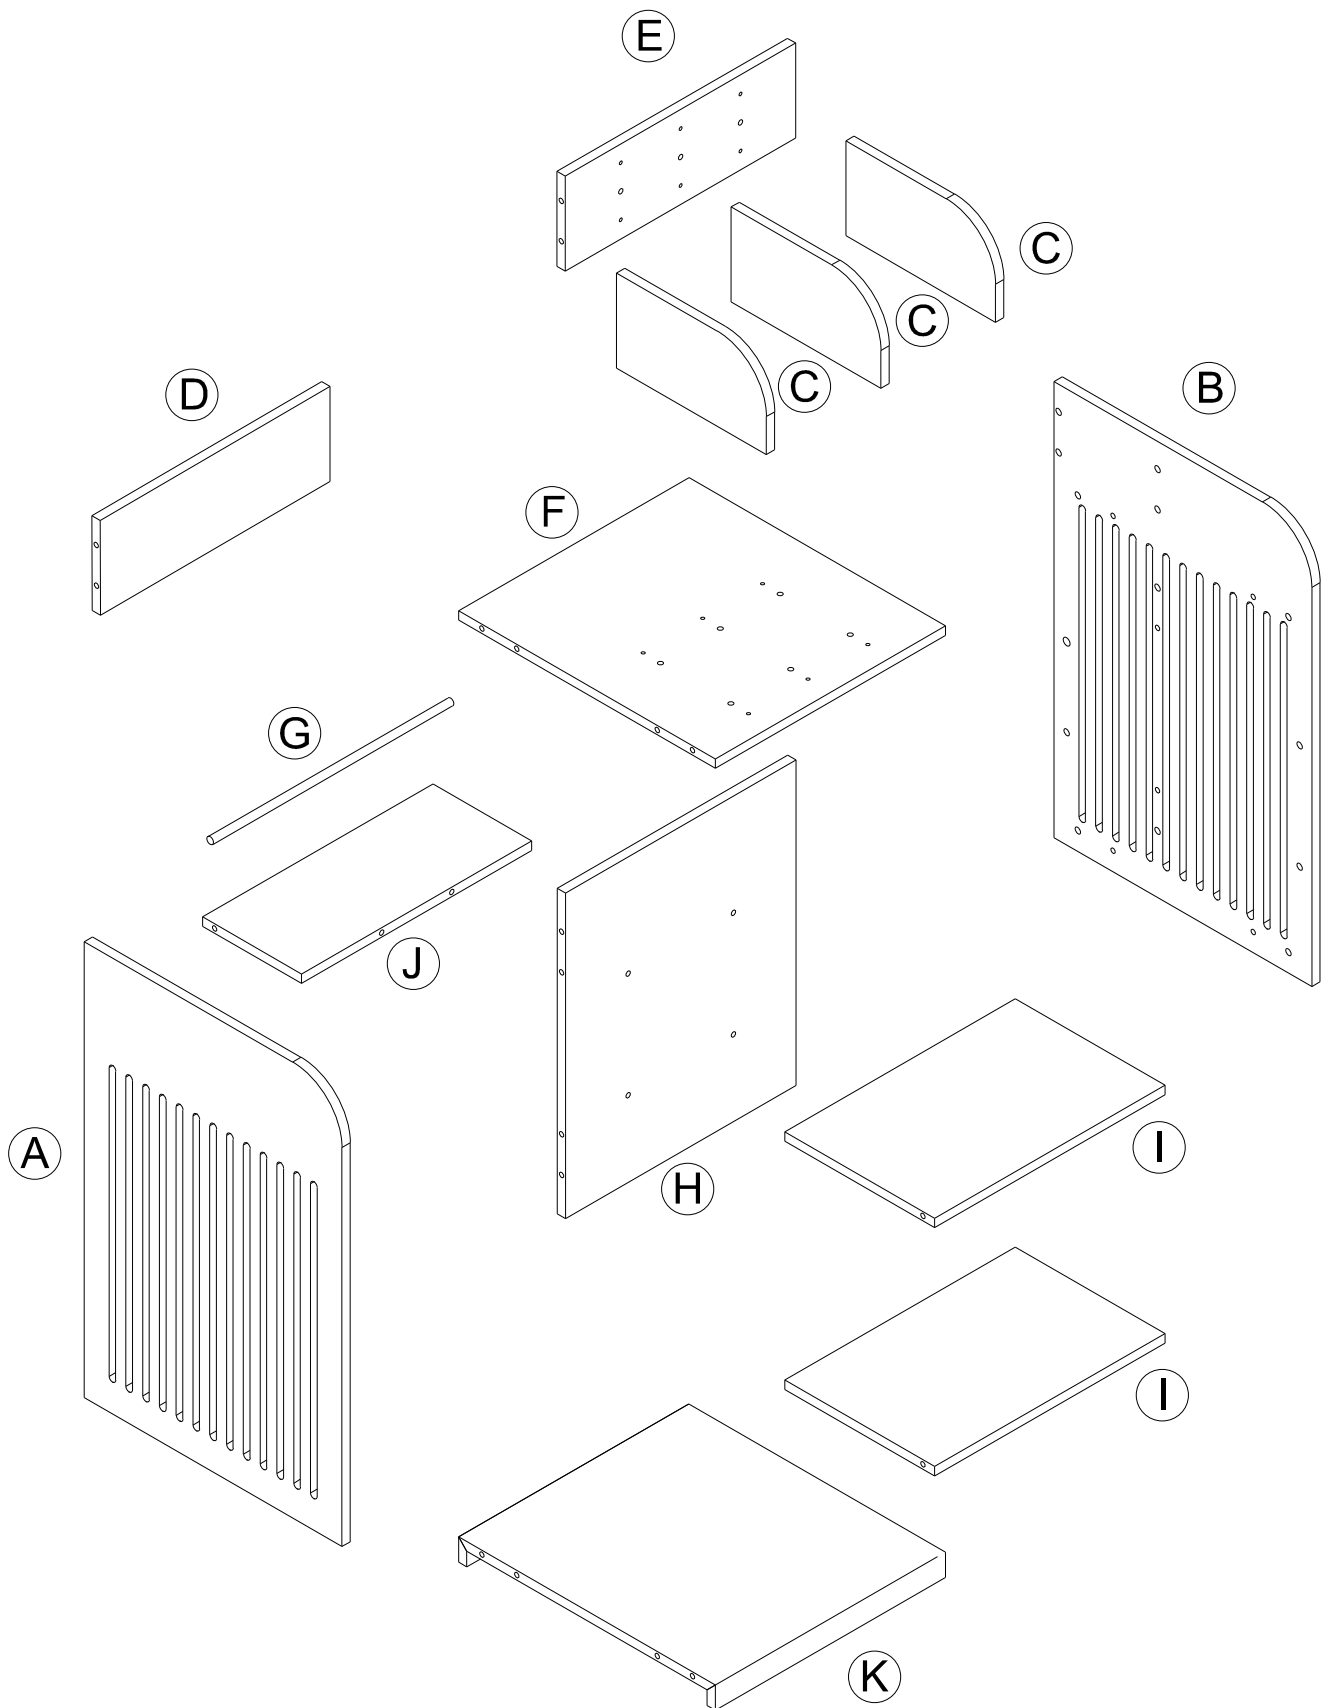

ASSEMBLY INSTRUCTIONS

HYDC-001

Notice:

1. Follow the installation instructions. Please confirm all accessories are preset before installation.
2. Do not fully tighten the screws during initial assembly. Fully tighten screws only once all pieces which are correctly assembled.
3. If you encounter any problems during installation, please contact our customer service.
4. Please unbox the item from the side with an open-label and put a carpet on the floor to avoid scratching it.

Recommended installers:2

Put a carpet on the floor
before unpacking

Estimate installation time:
30minutes

ASSEMBLY INSTRUCTIONS

PART LIST

Item no.	Reference Image	Qty	Item no.	Reference Image	Qty
(A)		X1	(G)		X1
(B)		X1	(H)		X1
(C)		X3	(L)		X2
(D)		X1	(J)		X1
(E)		X1	(K)		X1
(F)		X1			

ASSEMBLY INSTRUCTIONS

HARDWARE LIST

Item no.	Reference Image	Qty	Item no.	Reference Image	Qty
1		X27+2	5		X12+1
2		X26+2	6		X2
3		X26+2	7		X2
4		X26+2	8		X16+1

ASSEMBLY INSTRUCTIONS

ASSEMBLY INSTRUCTIONS

1