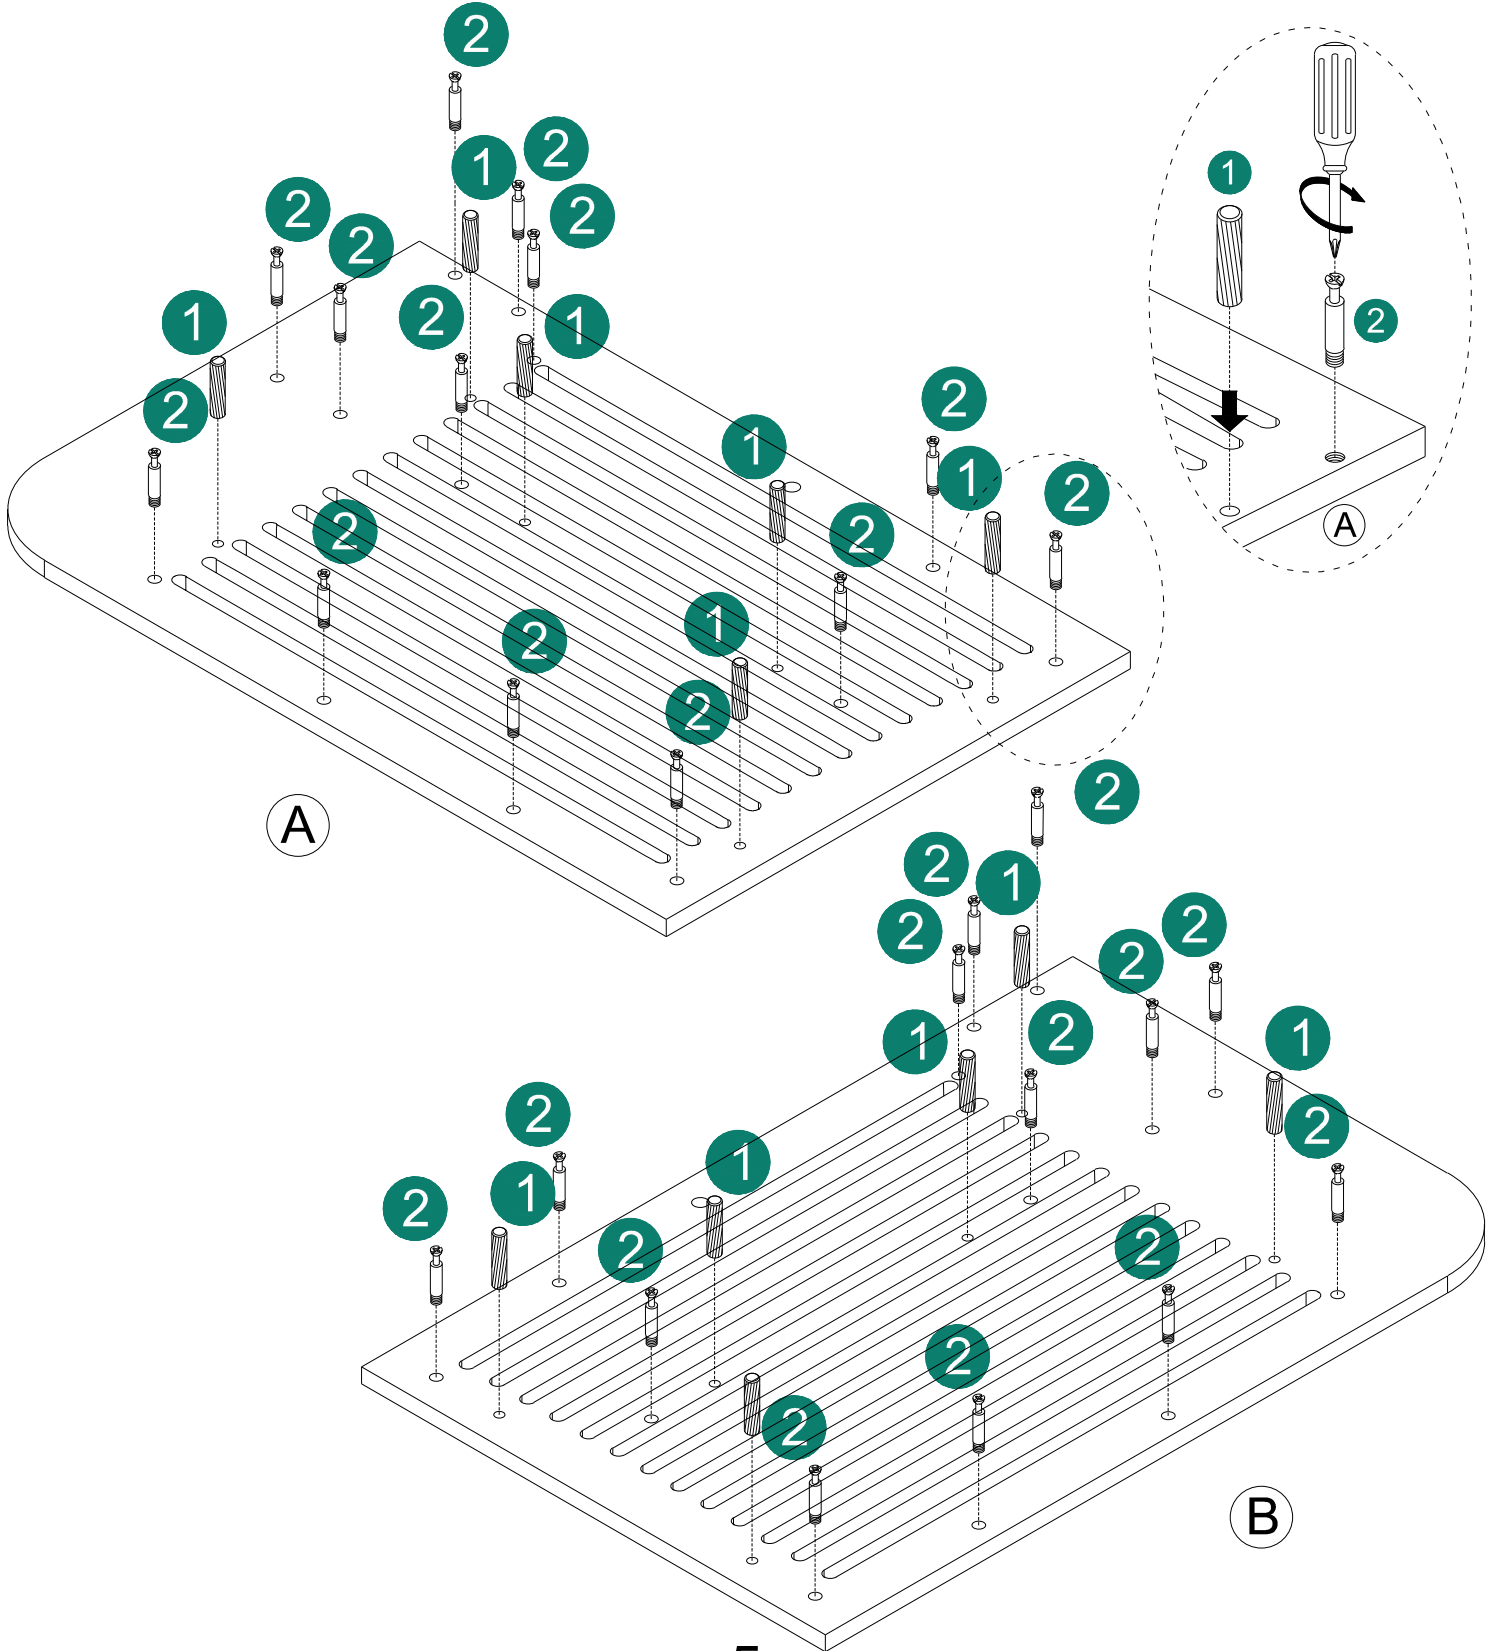

Recommended installers:2

Put a carpet on the floor
before unpacking

Estimate installation time:
30minutes

ASSEMBLY INSTRUCTIONS

PART LIST

Item no.	Reference Image	Qty	Item no.	Reference Image	Qty
(A)		X1	(G)		X1
(B)		X1	(H)		X1
(C)		X3	(L)		X2
(D)		X1	(J)		X1
(E)		X1	(K)		X1
(F)		X1			

ASSEMBLY INSTRUCTIONS

HARDWARE LIST

Item no.	Reference Image	Qty	Item no.	Reference Image	Qty
1		X27+2	5		X12+1
2		X26+2	6		X2
3		X26+2	7		X2
4		X26+2	8		X16+1

ASSEMBLY INSTRUCTIONS

ASSEMBLY INSTRUCTIONS

1

(A) 1pcs

(B) 1pcs

(1) 12pcs

(2) 26pcs

ASSEMBLY INSTRUCTIONS

2

H 1pc

L 2pc