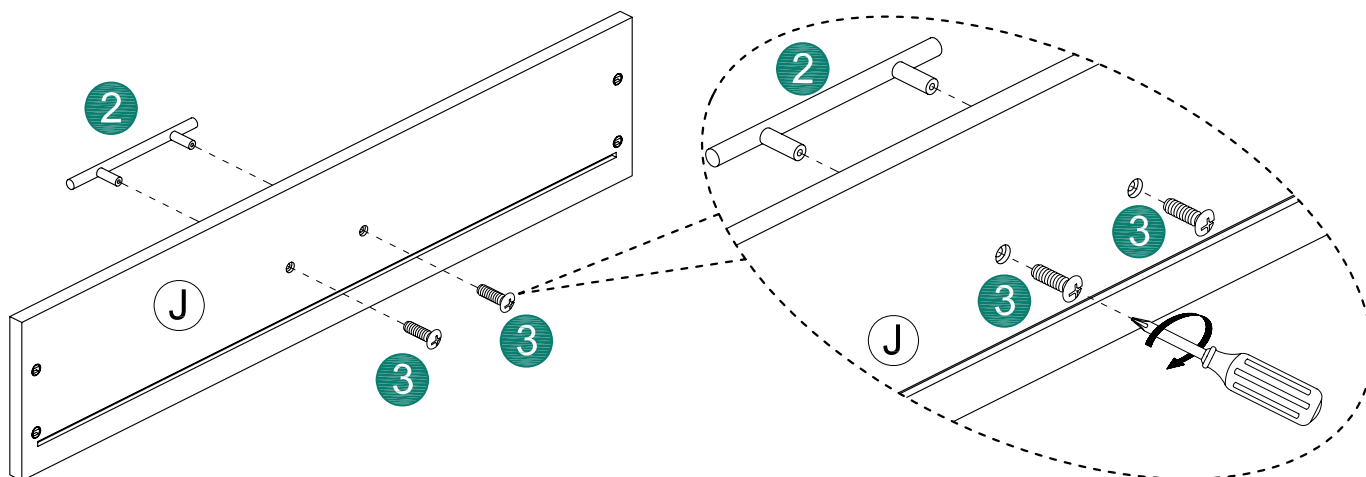

ASSEMBLY INSTRUCTIONS

1

5