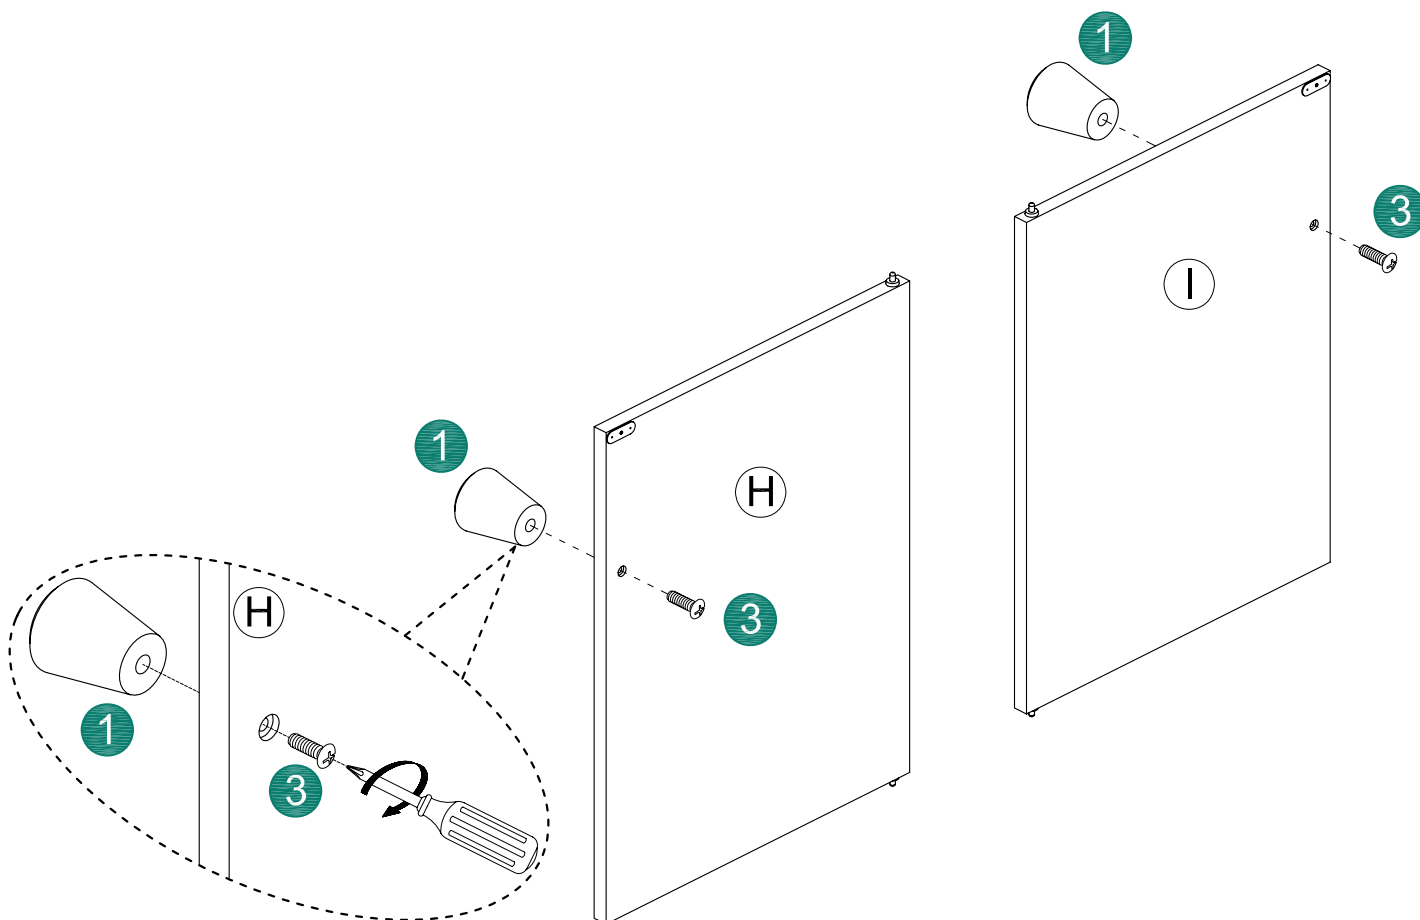

ASSEMBLY INSTRUCTIONS

1

5