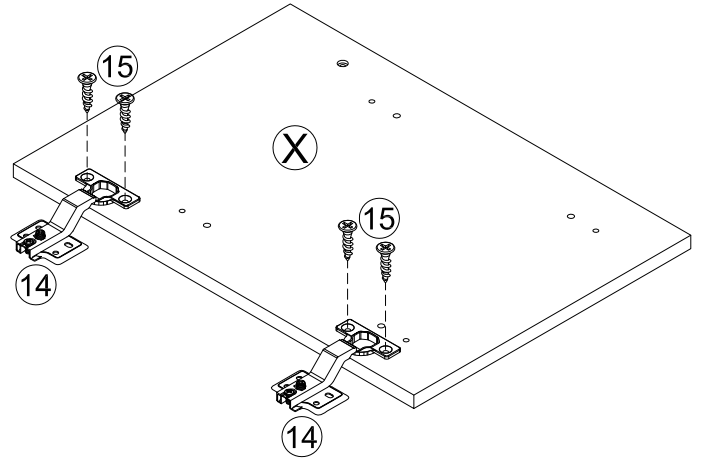

STEP 23

13

4pcs

STEP 24

STEP 25

⑧  12pcs
Ø6x33mm

STEP 26

⑦  16pcs
Ø6x30mm

⑧  4pcs
Ø6x33mm

STEP 27

⑩  4pcs
Ø15x9mm

STEP 28

⑩  12pcs
Ø15x9mm

STEP 29

- ⑮  8pcs
Ø4x12mm
- ⑭  4pcs

STEP 30

- ⑧  8pcs
Ø6x33mm

STEP 31

7  4pcs
Ø6x30mm

10  4pcs
Ø15x9mm

STEP 32

7  4pcs
Ø6x30mm

10  4pcs
Ø15x9mm

STEP 33

⑮  16pcs
 Ø4x12mm

Three-way adjustable hinge for perfectly aligned doors

1. TO ADJUST DOOR FORWARD OR BACKWARD.
2. TO ADJUST DOOR TO RIGHT OR TO LEFT.
3. TO ADJUST DOOR UP OR DOWN.

STEP 34

⑪  2pcs 5/32"x18mm
 ⑫  2pcs