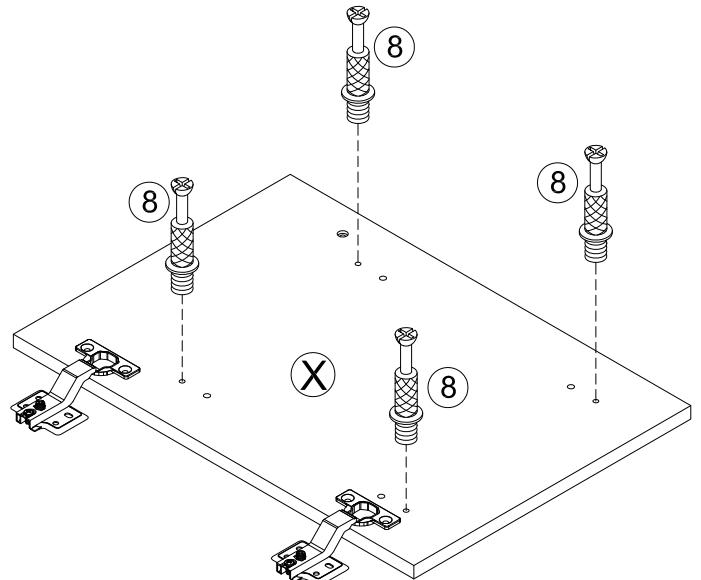

STEP 23

13

4pcs

STEP 24

STEP 25

⑧  12pcs
Ø6x33mm

STEP 26

⑦  16pcs
Ø6x30mm

⑧  4pcs
Ø6x33mm

STEP 27

⑩  4pcs
Ø15x9mm

STEP 28

⑩  12pcs
Ø15x9mm

STEP 29

- ⑮  8pcs
Ø4x12mm
- ⑭  4pcs

STEP 30

- ⑧  8pcs
Ø6x33mm

STEP 31

7  4pcs
Ø6x30mm

10  4pcs
Ø15x9mm

STEP 32

7  4pcs
Ø6x30mm

10  4pcs
Ø15x9mm

STEP 33

⑮  16pcs
 Ø4x12mm

Three-way adjustable hinge for perfectly aligned doors

1. TO ADJUST DOOR FORWARD OR BACKWARD.
2. TO ADJUST DOOR TO RIGHT OR TO LEFT.
3. TO ADJUST DOOR UP OR DOWN.

STEP 34

⑪  2pcs 5/32"x18mm
 ⑫  2pcs