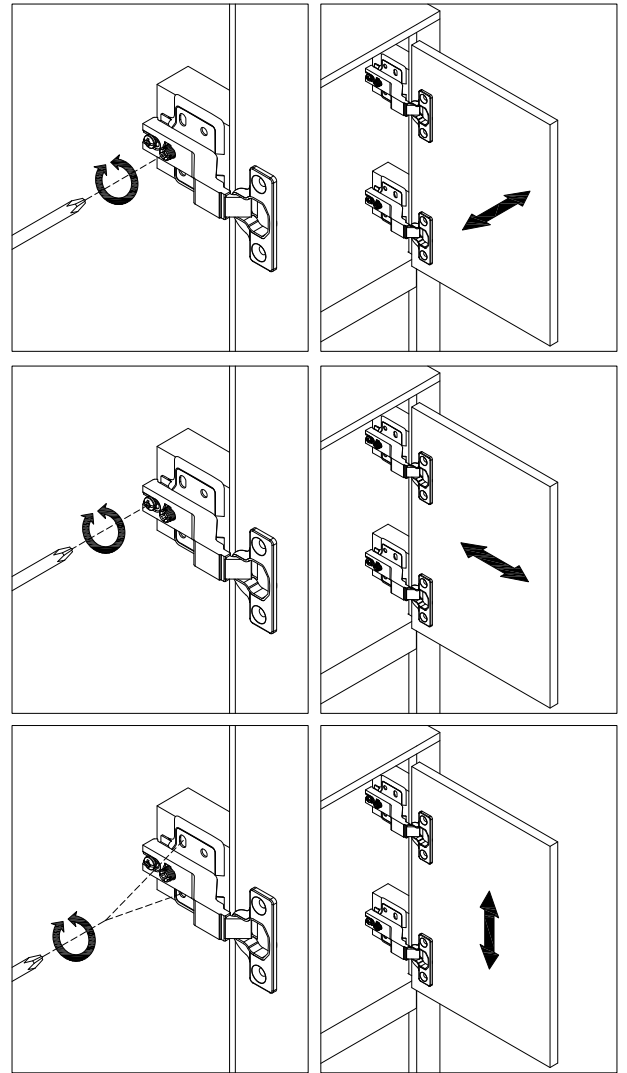

- ⑧  8pcs
Ø6x33mm

STEP 31

7  4pcs
Ø6x30mm

10  4pcs
Ø15x9mm

STEP 32

7  4pcs
Ø6x30mm

10  4pcs
Ø15x9mm

STEP 33

⑮  16pcs
 Ø4x12mm

Three-way adjustable hinge for perfectly aligned doors

1. TO ADJUST DOOR FORWARD OR BACKWARD.
2. TO ADJUST DOOR TO RIGHT OR TO LEFT.
3. TO ADJUST DOOR UP OR DOWN.

STEP 34

⑪  2pcs 5/32"x18mm
 ⑫  2pcs