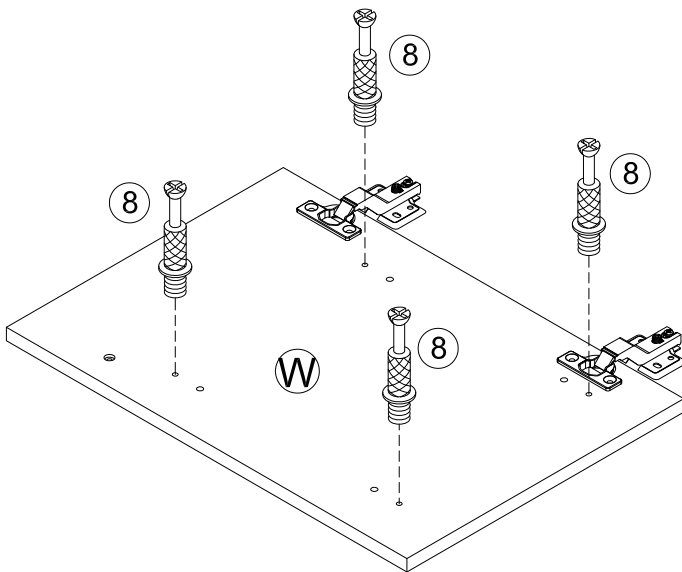

STEP 23

13

4pcs

STEP 24

STEP 25

⑧  12pcs
Ø6x33mm

STEP 26

⑦  16pcs
Ø6x30mm

⑧  4pcs
Ø6x33mm

STEP 27

⑩  4pcs
Ø15x9mm

STEP 28

⑩  12pcs
Ø15x9mm

STEP 29

- ⑮  8pcs
Ø4x12mm
- ⑭  4pcs

STEP 30

- ⑧  8pcs
Ø6x33mm

STEP 31

7  4pcs
Ø6x30mm

10  4pcs
Ø15x9mm

STEP 32

7  4pcs
Ø6x30mm

10  4pcs
Ø15x9mm

STEP 33

⑮  16pcs
 Ø4x12mm

Three-way adjustable hinge for perfectly aligned doors

1. TO ADJUST DOOR FORWARD OR BACKWARD.
2. TO ADJUST DOOR TO RIGHT OR TO LEFT.
3. TO ADJUST DOOR UP OR DOWN.

STEP 34

⑪  2pcs 5/32"x18mm
 ⑫  2pcs