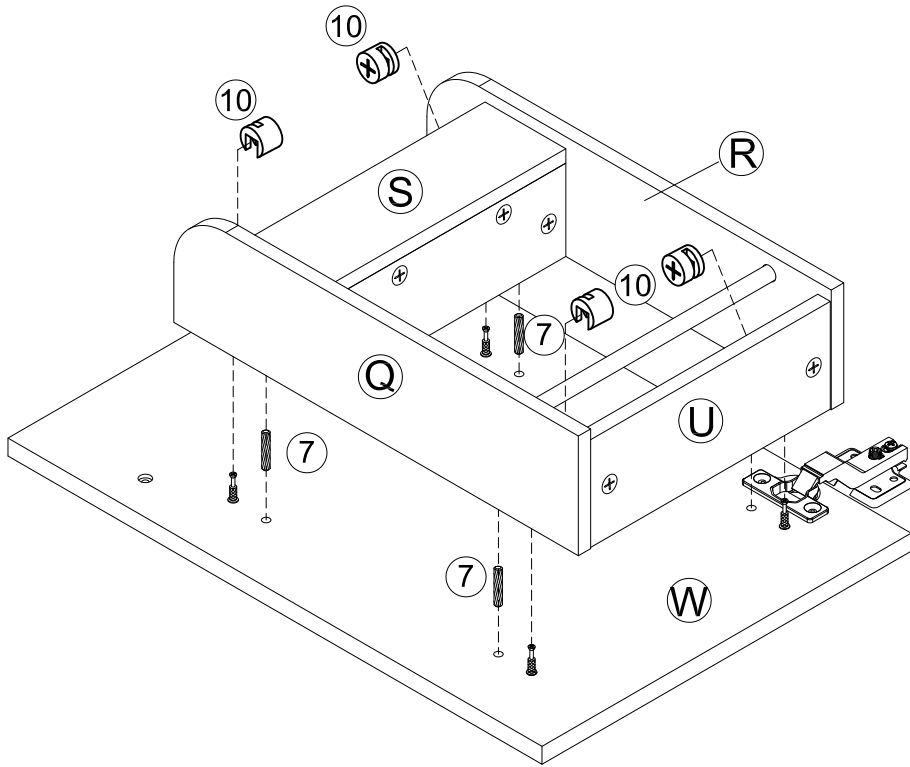

STEP 31

7 4pcs
Ø6x30mm

10 4pcs
Ø15x9mm

STEP 32

7 4pcs
Ø6x30mm

10 4pcs
Ø15x9mm