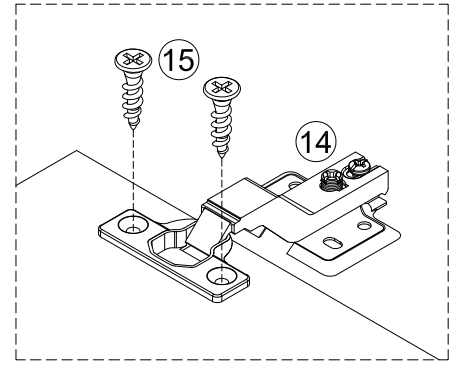

STEP 23

13

4pcs

STEP 24

STEP 25

⑧  12pcs
Ø6x33mm

STEP 26

⑦  16pcs
Ø6x30mm

⑧  4pcs
Ø6x33mm

STEP 27

⑩  4pcs
Ø15x9mm

STEP 28

⑩  12pcs
Ø15x9mm

STEP 29

- ⑮  8pcs
Ø4x12mm
- ⑭  4pcs

STEP 30

- ⑧  8pcs
Ø6x33mm

STEP 31

7  4pcs
Ø6x30mm

10  4pcs
Ø15x9mm

STEP 32

7  4pcs
Ø6x30mm

10  4pcs
Ø15x9mm

STEP 33

⑮  16pcs
 Ø4x12mm

Three-way adjustable hinge for perfectly aligned doors

1. TO ADJUST DOOR FORWARD OR BACKWARD.
2. TO ADJUST DOOR TO RIGHT OR TO LEFT.
3. TO ADJUST DOOR UP OR DOWN.

STEP 34

⑪  2pcs 5/32"x18mm
 ⑫  2pcs