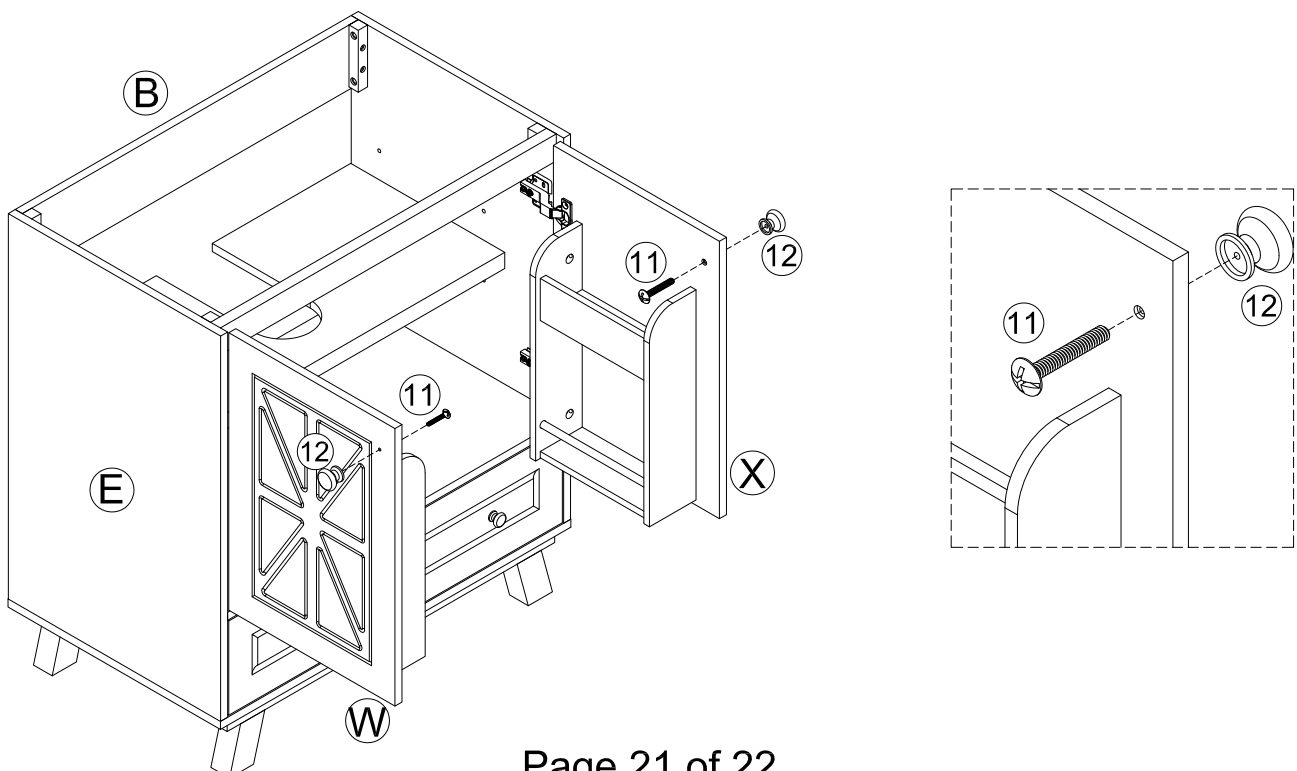

⑮  16pcs
 Ø4x12mm

Three-way adjustable hinge for perfectly aligned doors

1. TO ADJUST DOOR FORWARD OR BACKWARD.
2. TO ADJUST DOOR TO RIGHT OR TO LEFT.
3. TO ADJUST DOOR UP OR DOWN.

STEP 34

⑪  2pcs 5/32"x18mm
 ⑫  2pcs