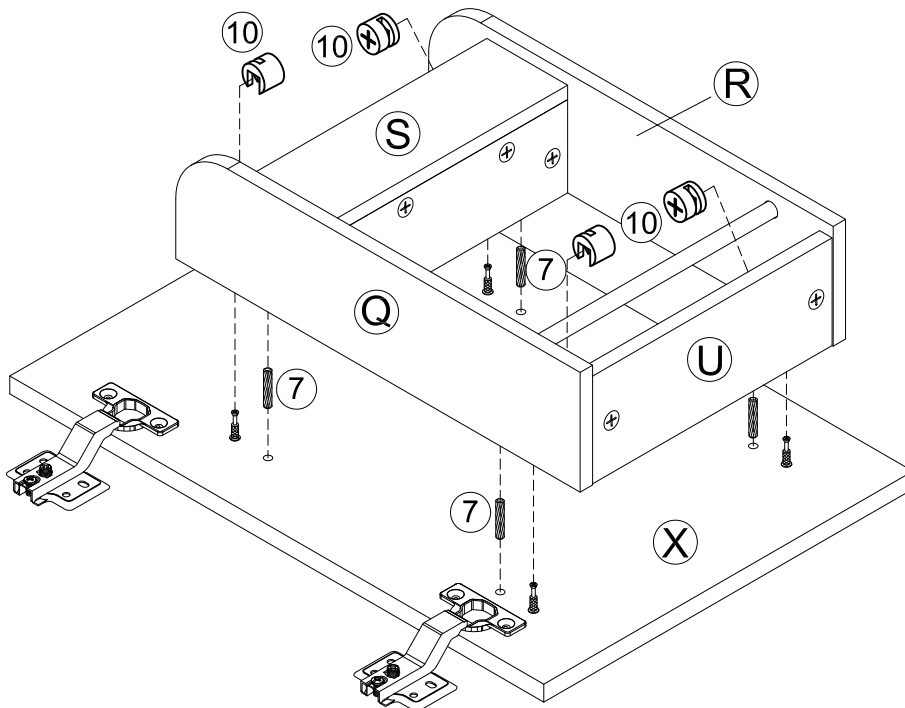

⑧  4pcs
Ø6x33mm

STEP 27

⑩  4pcs
Ø15x9mm

STEP 28

⑩  12pcs
Ø15x9mm

STEP 29

- ⑮  8pcs
Ø4x12mm
- ⑭  4pcs

STEP 30

- ⑧  8pcs
Ø6x33mm

STEP 31

7  4pcs
Ø6x30mm

10  4pcs
Ø15x9mm

STEP 32

7  4pcs
Ø6x30mm

10  4pcs
Ø15x9mm

STEP 33

⑮  16pcs
 Ø4x12mm

Three-way adjustable hinge for perfectly aligned doors

1. TO ADJUST DOOR FORWARD OR BACKWARD.
2. TO ADJUST DOOR TO RIGHT OR TO LEFT.
3. TO ADJUST DOOR UP OR DOWN.

STEP 34

⑪  2pcs 5/32"x18mm
 ⑫  2pcs