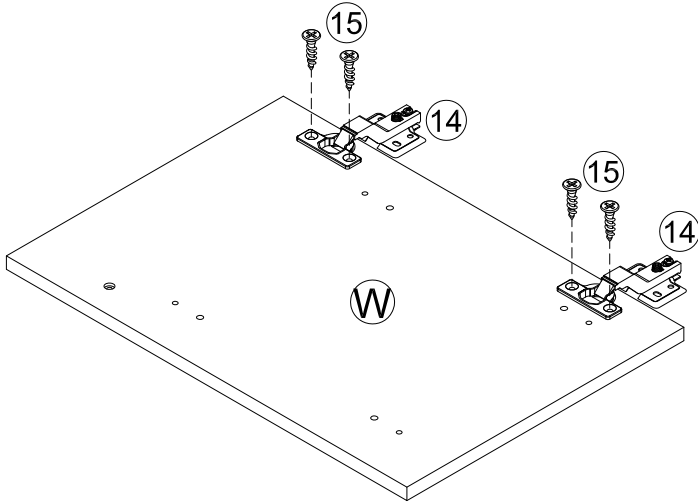

STEP 23

13

4pcs

STEP 24

STEP 25

⑧  12pcs
Ø6x33mm

STEP 26

⑦  16pcs
Ø6x30mm

⑧  4pcs
Ø6x33mm

STEP 27

⑩  4pcs
Ø15x9mm

STEP 28

⑩  12pcs
Ø15x9mm

STEP 29

- ⑮  8pcs
Ø4x12mm
- ⑭  4pcs

STEP 30

- ⑧  8pcs
Ø6x33mm

STEP 31

7  4pcs
Ø6x30mm

10  4pcs
Ø15x9mm

STEP 32

7  4pcs
Ø6x30mm

10  4pcs
Ø15x9mm

STEP 33

⑮  16pcs
 Ø4x12mm

Three-way adjustable hinge for perfectly aligned doors

1. TO ADJUST DOOR FORWARD OR BACKWARD.
2. TO ADJUST DOOR TO RIGHT OR TO LEFT.
3. TO ADJUST DOOR UP OR DOWN.

STEP 34

⑪  2pcs 5/32"x18mm
 ⑫  2pcs