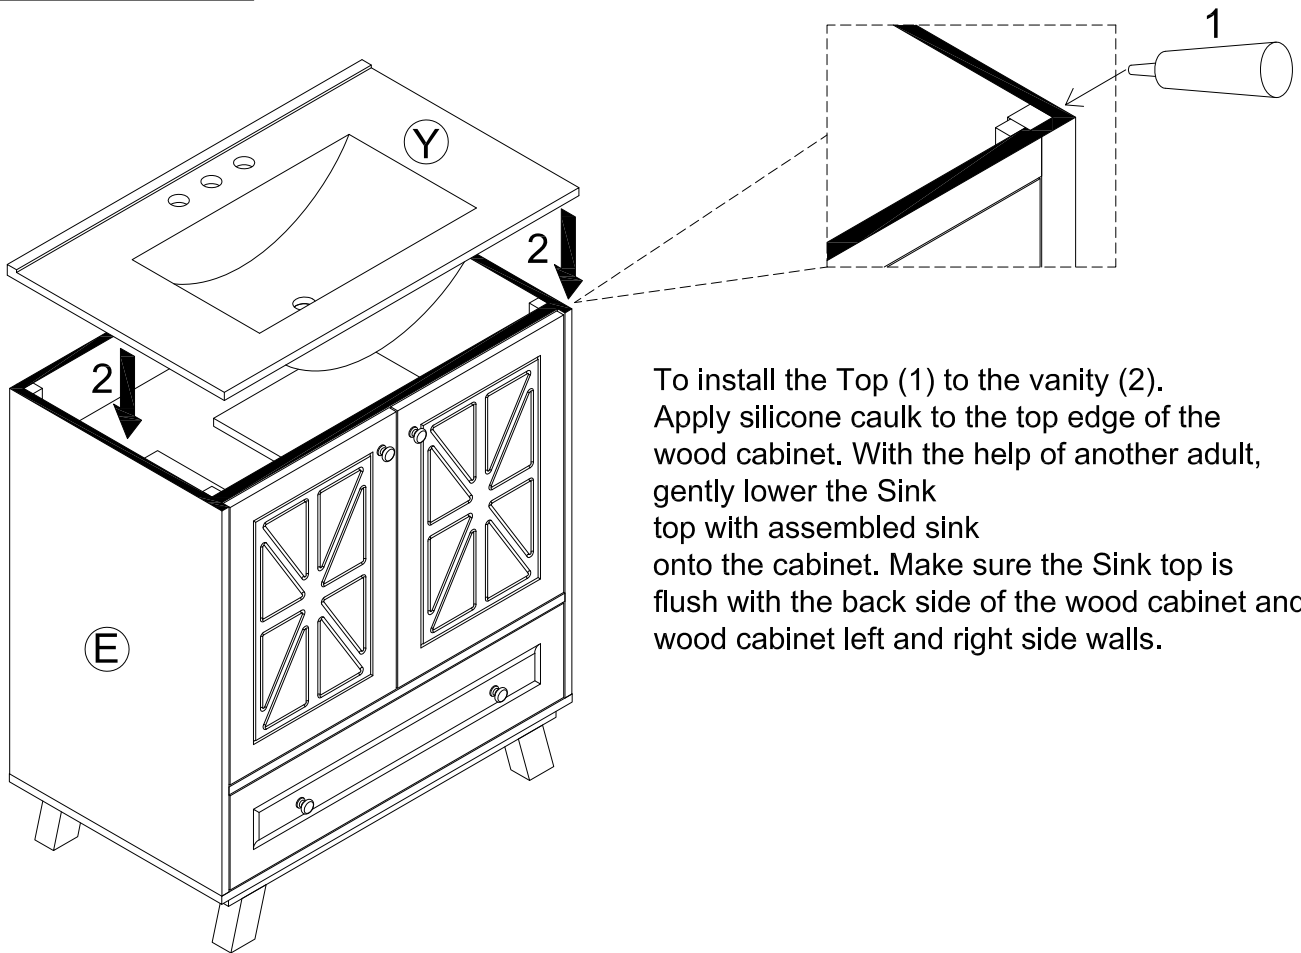

STEP 35

To install the Top (1) to the vanity (2). Apply silicone caulk to the top edge of the wood cabinet. With the help of another adult, gently lower the Sink top with assembled sink onto the cabinet. Make sure the Sink top is flush with the back side of the wood cabinet and the wood cabinet left and right side walls.

STEP 36