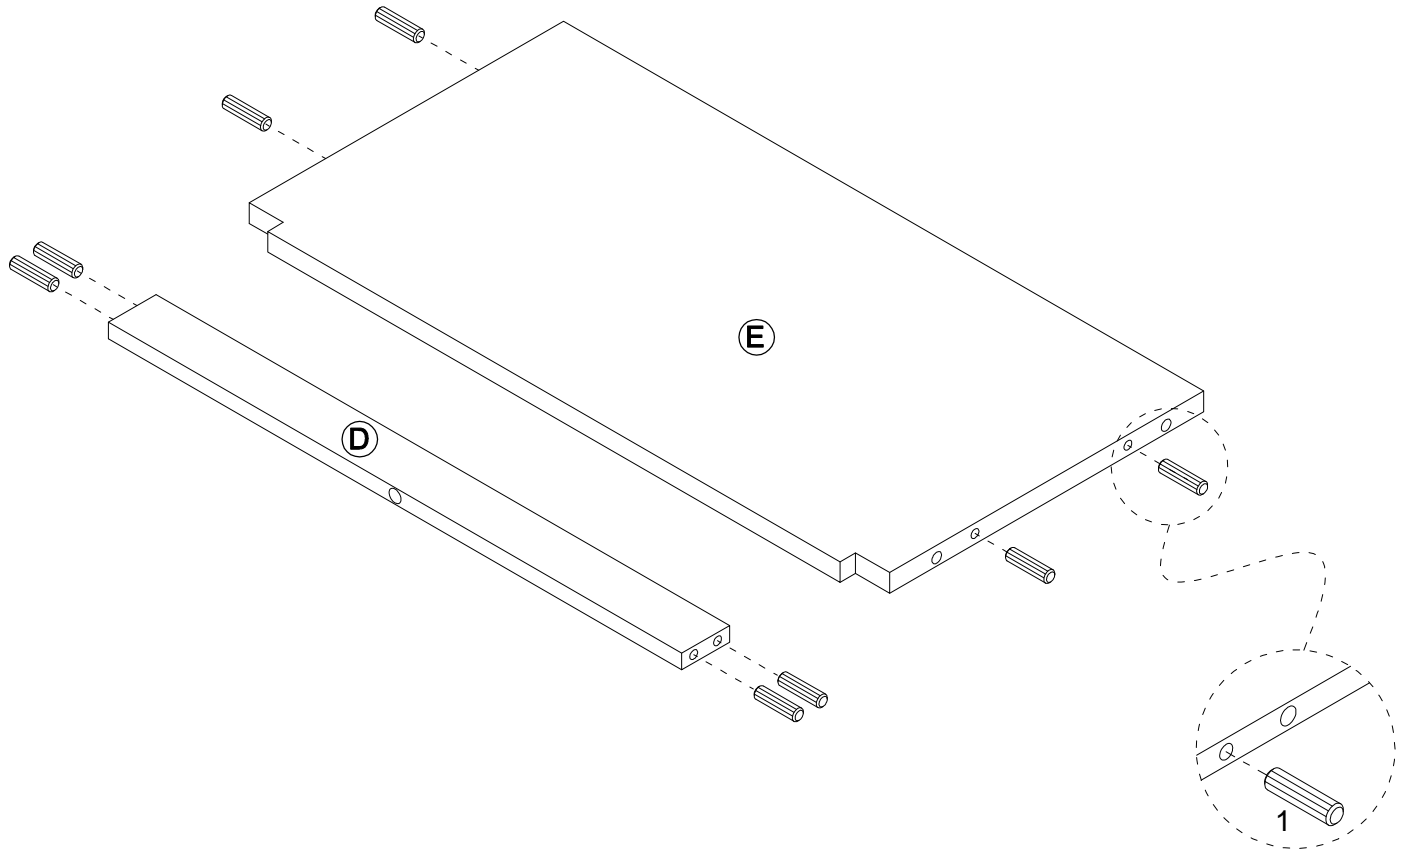

CXY2341-01
CXY2341-02

PACKAGE CONTENTS

PART	DESCRIPTION	QTY	PART	DESCRIPTION	QTY
A	Top Panel	X1	L	Bottom Panel	X1
B	Upper Left Side Board	X1	M	Bottom Bar	X1
C	Upper Right Side Board	X1	N	Door Panel	X1
D	Upper Bar	X1	O	Drawer Front Panel	X2
E	Fix Shelf	X1	P	Drawer Left Side Panel	X2
F	Adjustable Shelf	X2	Q	Drawer Right Side Panel	X2
G	Middle Panel	X1	R	Drawer Back Panel	X2
H	Bottom Left Side Board	X1	S	Drawer Bottom Panel	X2
I	Bottom Right Side Board	X1	T	Upper Back Panel	X1
K	Middle Bar	X1	V	Bottom Back Panel	X1

HARDWARE CONTENTS

1  Ø6*30mm 33+1PCS	2  Ø6*33mm 24+1PCS	3  Ø15*9mm 24+1PCS	4  Ø6*29*13mm 8PCS
5  5/32"* 8mm 6PCS	6  3PCS	7  Ø3*12mm 29+1PCS	8  Ø3*12mm 4PCS
9  Ø4*25mm 16+1PCS	10  D9*Ø5.3*14mm 4PCS	11  Ø4*35mm 2PCS	12  Ø4*20mm 1PC
13  Ø8*40mm 1PC	14  1PC	15  Ø6*M6*1mm 2PCS	

STEP 1

1		8pcs
---	---	------

STEP 2

2		4pcs
1		8pcs

STEP 3

STEP 4

STEP 5

Please keep this surface on the bottom when assembling