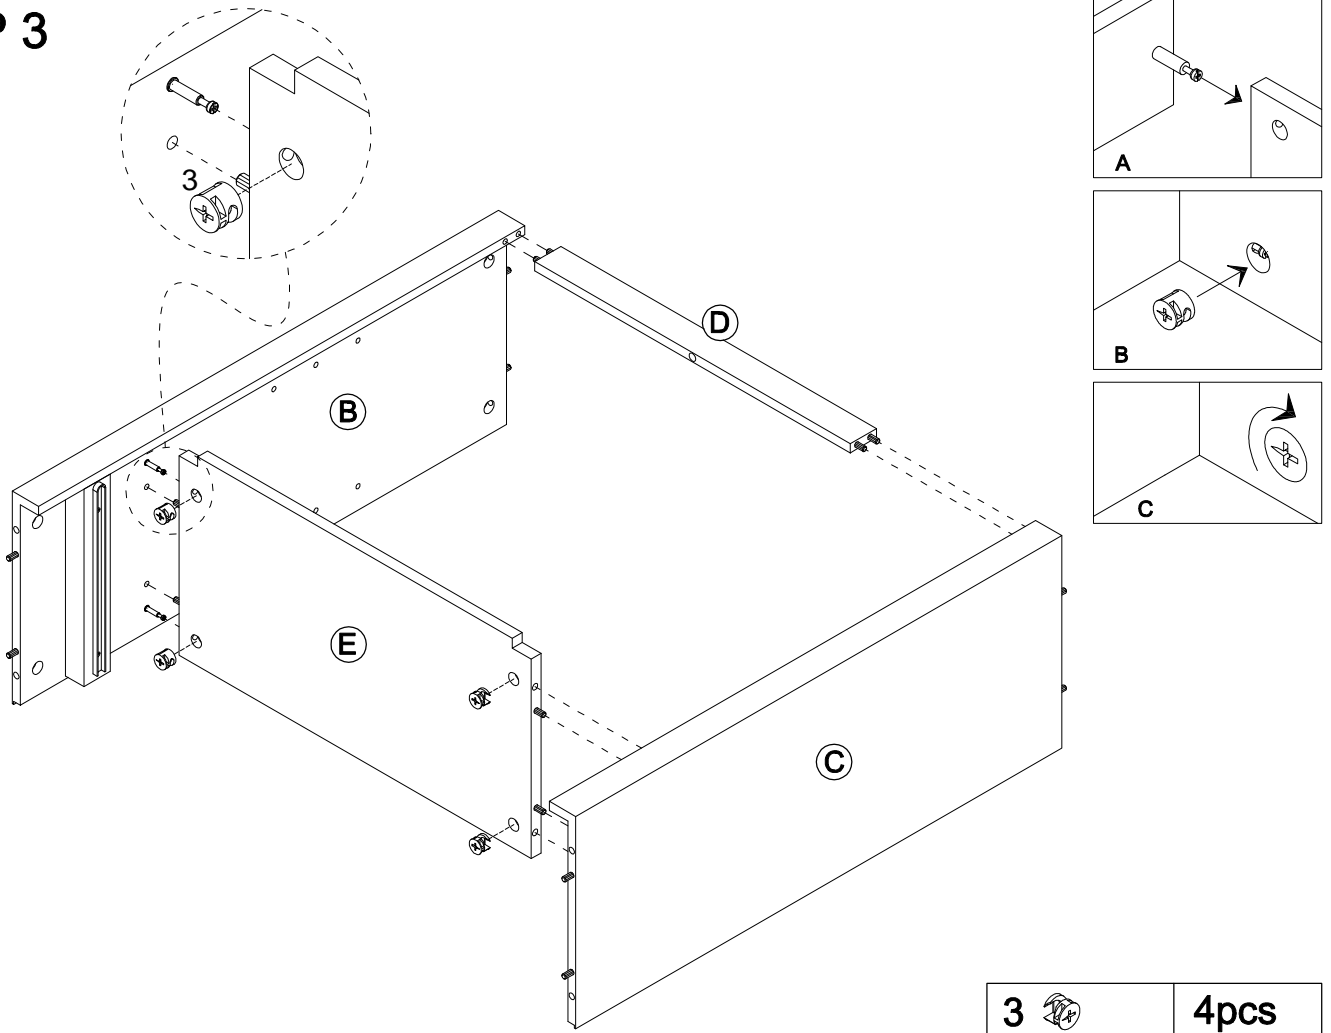

CXY2341-01
CXY2341-02

PACKAGE CONTENTS

PART	DESCRIPTION	QTY	PART	DESCRIPTION	QTY
A	Top Panel	X1	L	Bottom Panel	X1
B	Upper Left Side Board	X1	M	Bottom Bar	X1
C	Upper Right Side Board	X1	N	Door Panel	X1
D	Upper Bar	X1	O	Drawer Front Panel	X2
E	Fix Shelf	X1	P	Drawer Left Side Panel	X2
F	Adjustable Shelf	X2	Q	Drawer Right Side Panel	X2
G	Middle Panel	X1	R	Drawer Back Panel	X2
H	Bottom Left Side Board	X1	S	Drawer Bottom Panel	X2
I	Bottom Right Side Board	X1	T	Upper Back Panel	X1
K	Middle Bar	X1	V	Bottom Back Panel	X1

HARDWARE CONTENTS

1  Ø6*30mm 33+1PCS	2  Ø6*33mm 24+1PCS	3  Ø15*9mm 24+1PCS	4  Ø6*29*13mm 8PCS
5  5/32"* 8mm 6PCS	6  3PCS	7  Ø3*12mm 29+1PCS	8  Ø3*12mm 4PCS
9  Ø4*25mm 16+1PCS	10  D9*Ø5.3*14mm 4PCS	11  Ø4*35mm 2PCS	12  Ø4*20mm 1PC
13  Ø8*40mm 1PC	14  1PC	15  Ø6*M6*1mm 2PCS	

STEP 1

1		8pcs
---	---	------

STEP 2

2		4pcs
1		8pcs

STEP 3

STEP 4

STEP 5

Please keep this surface on the bottom when assembling