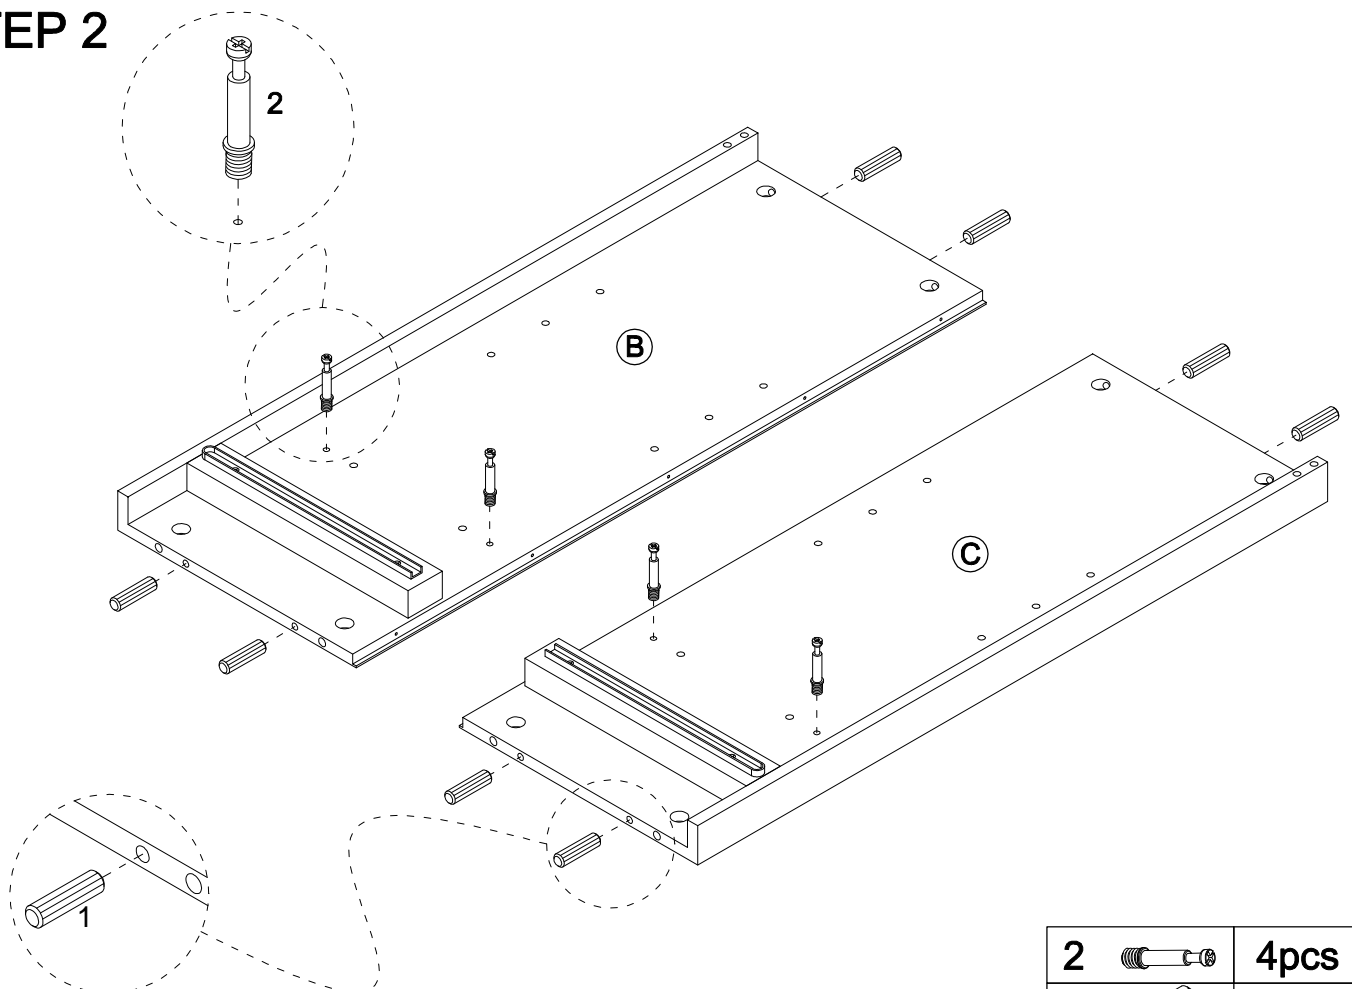

CXY2341-01
CXY2341-02

PACKAGE CONTENTS

PART	DESCRIPTION	QTY	PART	DESCRIPTION	QTY
A	Top Panel	X1	L	Bottom Panel	X1
B	Upper Left Side Board	X1	M	Bottom Bar	X1
C	Upper Right Side Board	X1	N	Door Panel	X1
D	Upper Bar	X1	O	Drawer Front Panel	X2
E	Fix Shelf	X1	P	Drawer Left Side Panel	X2
F	Adjustable Shelf	X2	Q	Drawer Right Side Panel	X2
G	Middle Panel	X1	R	Drawer Back Panel	X2
H	Bottom Left Side Board	X1	S	Drawer Bottom Panel	X2
I	Bottom Right Side Board	X1	T	Upper Back Panel	X1
K	Middle Bar	X1	V	Bottom Back Panel	X1

HARDWARE CONTENTS

1  Ø6*30mm 33+1PCS	2  Ø6*33mm 24+1PCS	3  Ø15*9mm 24+1PCS	4  Ø6*29*13mm 8PCS
5  5/32"* 8mm 6PCS	6  3PCS	7  Ø3*12mm 29+1PCS	8  Ø3*12mm 4PCS
9  Ø4*25mm 16+1PCS	10  D9*Ø5.3*14mm 4PCS	11  Ø4*35mm 2PCS	12  Ø4*20mm 1PC
13  Ø8*40mm 1PC	14  1PC	15  Ø6*M6*1mm 2PCS	

STEP 1

1		8pcs
---	---	------

STEP 2

2		4pcs
1		8pcs

STEP 3

STEP 4

STEP 5

Please keep this surface on the bottom when assembling