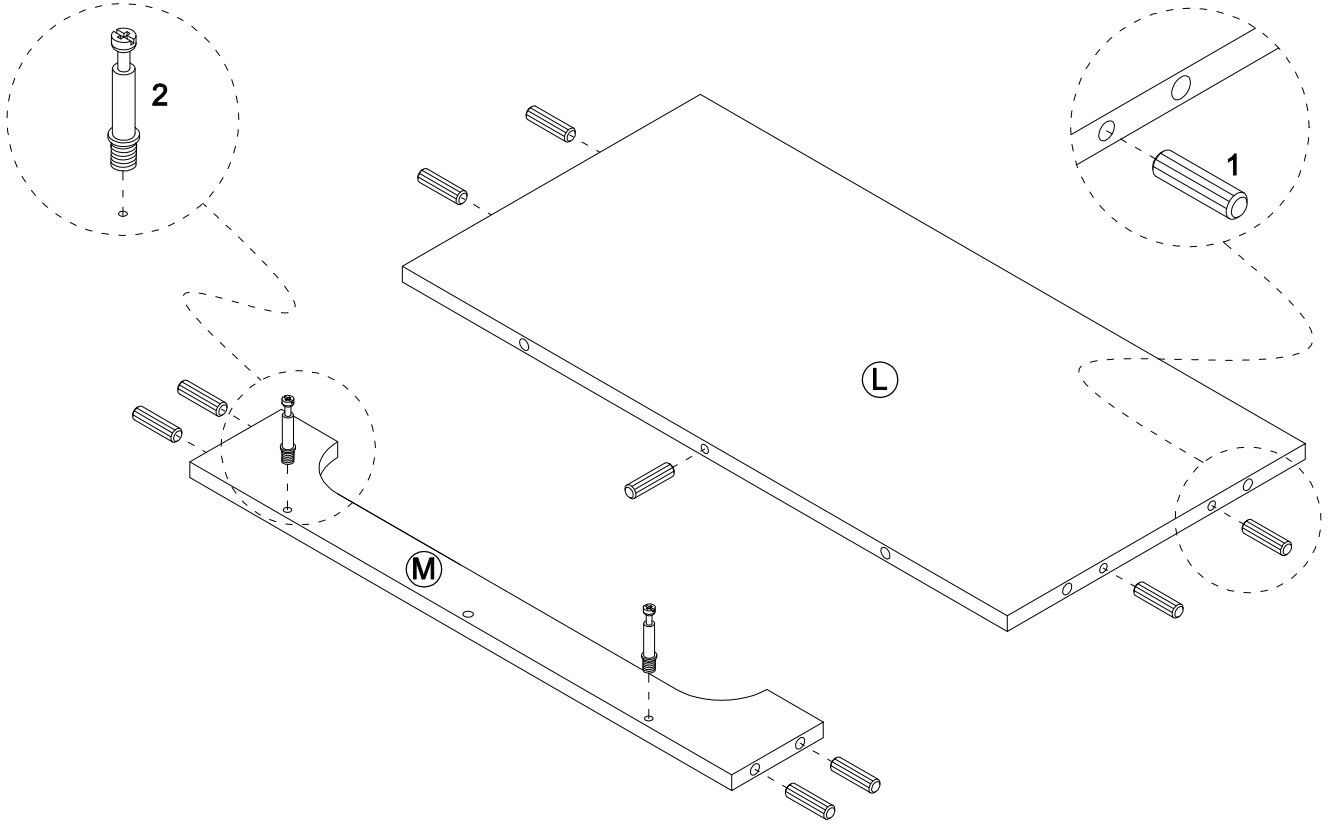

CXY2341-01
CXY2341-02

PACKAGE CONTENTS

PART	DESCRIPTION	QTY	PART	DESCRIPTION	QTY
A	Top Panel	X1	L	Bottom Panel	X1
B	Upper Left Side Board	X1	M	Bottom Bar	X1
C	Upper Right Side Board	X1	N	Door Panel	X1
D	Upper Bar	X1	O	Drawer Front Panel	X2
E	Fix Shelf	X1	P	Drawer Left Side Panel	X2
F	Adjustable Shelf	X2	Q	Drawer Right Side Panel	X2
G	Middle Panel	X1	R	Drawer Back Panel	X2
H	Bottom Left Side Board	X1	S	Drawer Bottom Panel	X2
I	Bottom Right Side Board	X1	T	Upper Back Panel	X1
K	Middle Bar	X1	V	Bottom Back Panel	X1

HARDWARE CONTENTS

1  Ø6*30mm 33+1PCS	2  Ø6*33mm 24+1PCS	3  Ø15*9mm 24+1PCS	4  Ø6*29*13mm 8PCS
5  5/32"* 8mm 6PCS	6  3PCS	7  Ø3*12mm 29+1PCS	8  Ø3*12mm 4PCS
9  Ø4*25mm 16+1PCS	10  D9*Ø5.3*14mm 4PCS	11  Ø4*35mm 2PCS	12  Ø4*20mm 1PC
13  Ø8*40mm 1PC	14  1PC	15  Ø6*M6*1mm 2PCS	

STEP 1

1		8pcs
---	---	------

STEP 2

2		4pcs
1		8pcs

STEP 3

STEP 4

STEP 5

Please keep this surface on the bottom when assembling

11		1pc
3		8pcs

STEP 6

2		4pcs
---	--	------

STEP 7

2		2pcs
1		9pcs

STEP 8

3		2pcs
---	---	------

STEP 9