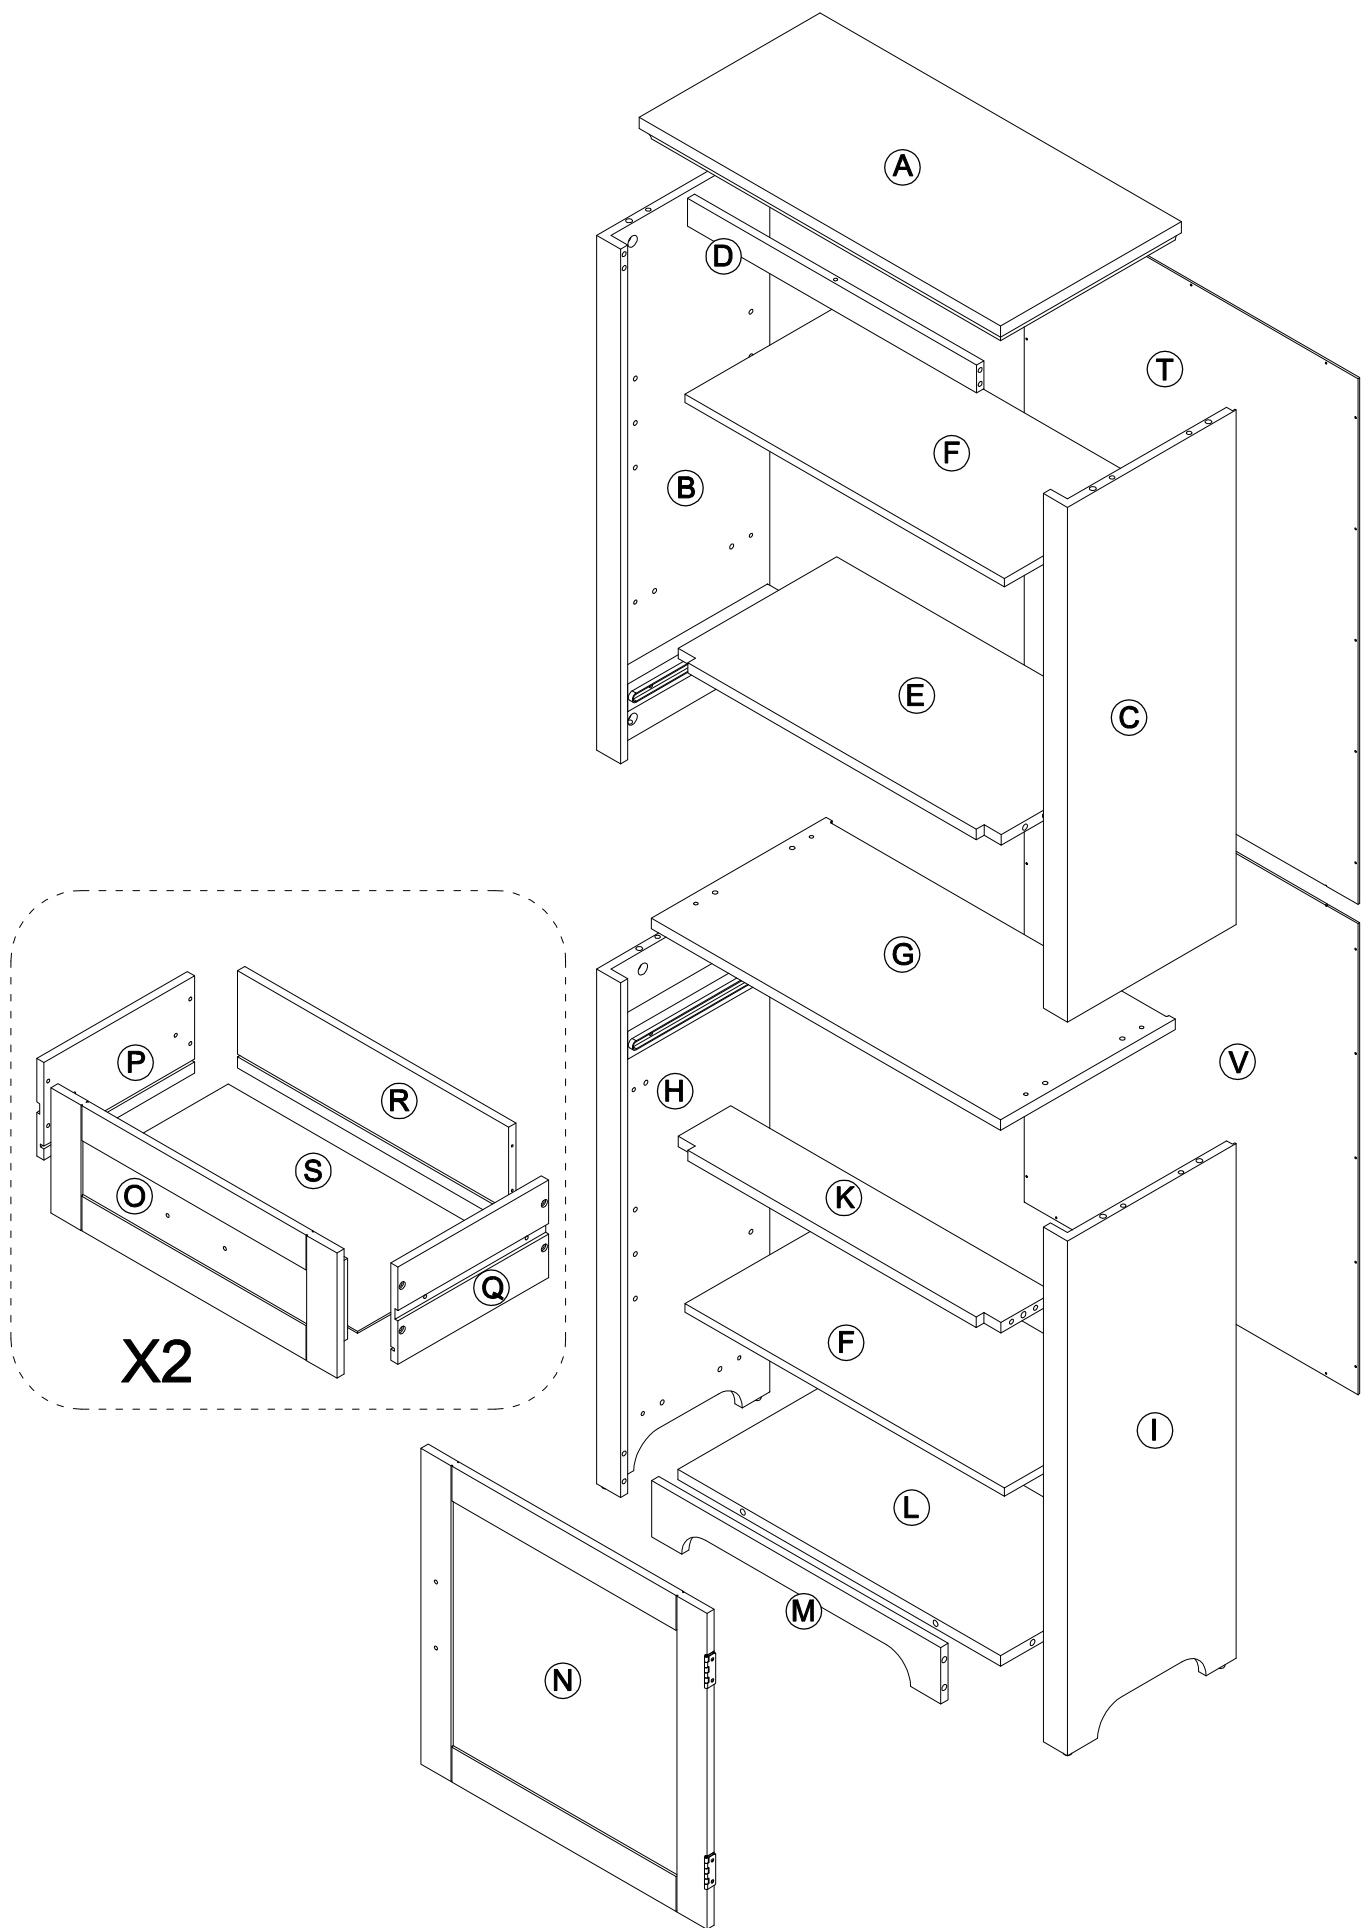

CXY2341-01
CXY2341-02

PACKAGE CONTENTS

PART	DESCRIPTION	QTY	PART	DESCRIPTION	QTY
A	Top Panel	X1	L	Bottom Panel	X1
B	Upper Left Side Board	X1	M	Bottom Bar	X1
C	Upper Right Side Board	X1	N	Door Panel	X1
D	Upper Bar	X1	O	Drawer Front Panel	X2
E	Fix Shelf	X1	P	Drawer Left Side Panel	X2
F	Adjustable Shelf	X2	Q	Drawer Right Side Panel	X2
G	Middle Panel	X1	R	Drawer Back Panel	X2
H	Bottom Left Side Board	X1	S	Drawer Bottom Panel	X2
I	Bottom Right Side Board	X1	T	Upper Back Panel	X1
K	Middle Bar	X1	V	Bottom Back Panel	X1

HARDWARE CONTENTS

1  Ø6*30mm 33+1PCS	2  Ø6*33mm 24+1PCS	3  Ø15*9mm 24+1PCS	4  Ø6*29*13mm 8PCS
5  5/32"* 8mm 6PCS	6  3PCS	7  Ø3*12mm 29+1PCS	8  Ø3*12mm 4PCS
9  Ø4*25mm 16+1PCS	10  D9*Ø5.3*14mm 4PCS	11  Ø4*35mm 2PCS	12  Ø4*20mm 1PC
13  Ø8*40mm 1PC	14  1PC	15  Ø6*M6*1mm 2PCS	

STEP 1

1		8pcs
---	---	------

STEP 2

2		4pcs
1		8pcs

STEP 3

STEP 4

STEP 5

Please keep this surface on the bottom when assembling

11		1pc
3		8pcs

STEP 6

2		4pcs
---	--	------

STEP 7

2		2pcs
1		9pcs

STEP 8

3		2pcs
---	---	------

STEP 9