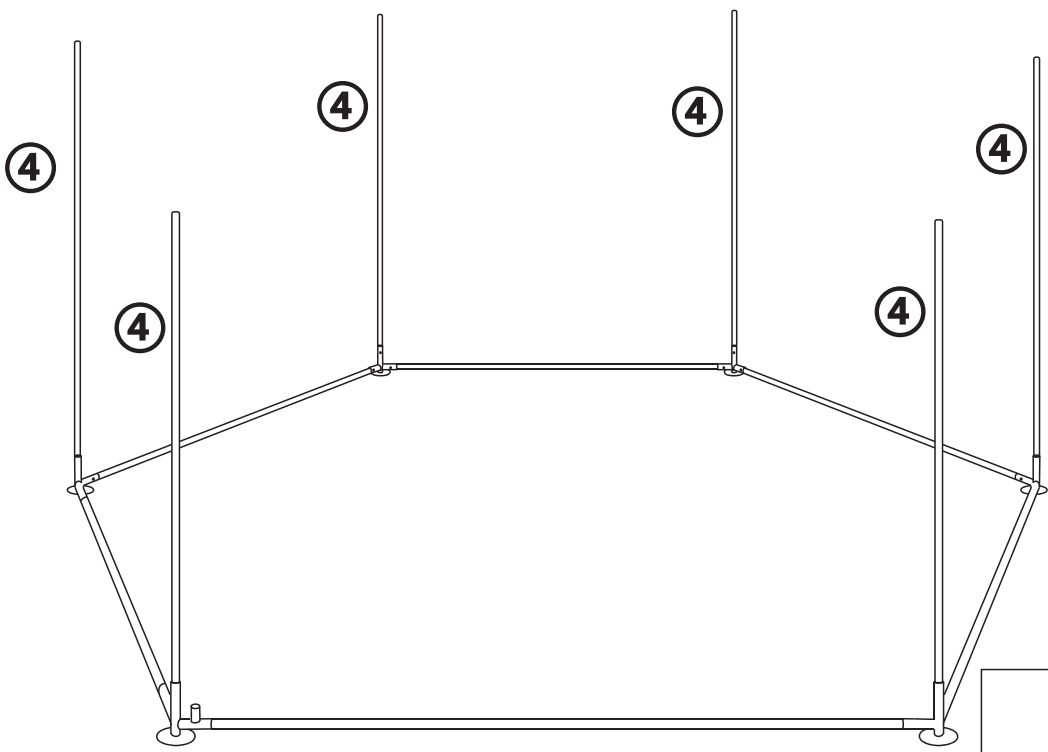

DAKITO

Scan the code to watch
the installation video

USER' MANUAL

GREEN HOUSE YCNF0002

Customer Service Email: derek317317@gmail.com

1320MM 	1 x 18	170MM 	7 x 6	1600MM 	4 x 6
	E x 6		H x 6		J x 1
	K x 1	M6*15MM 	L x 12+1		M x 6
	S x 1				

⑦X6

L M6*15 X12

J