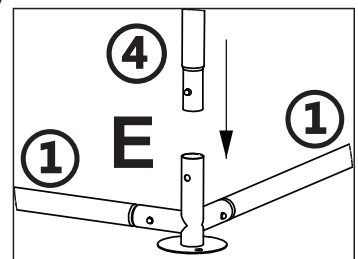

DAKITO

Scan the code to watch
the installation video

USER' MANUAL

GREEN HOUSE YCNF0002

Customer Service Email: derek317317@gmail.com

1320MM 	1 x 18	170MM 	7 x 6	1600MM 	4 x 6
	E x 6		H x 6		J x 1
	K x 1	M6*15MM 	L x 12+1		M x 6
	S x 1				

⑦X6

L M6*15 X12

J