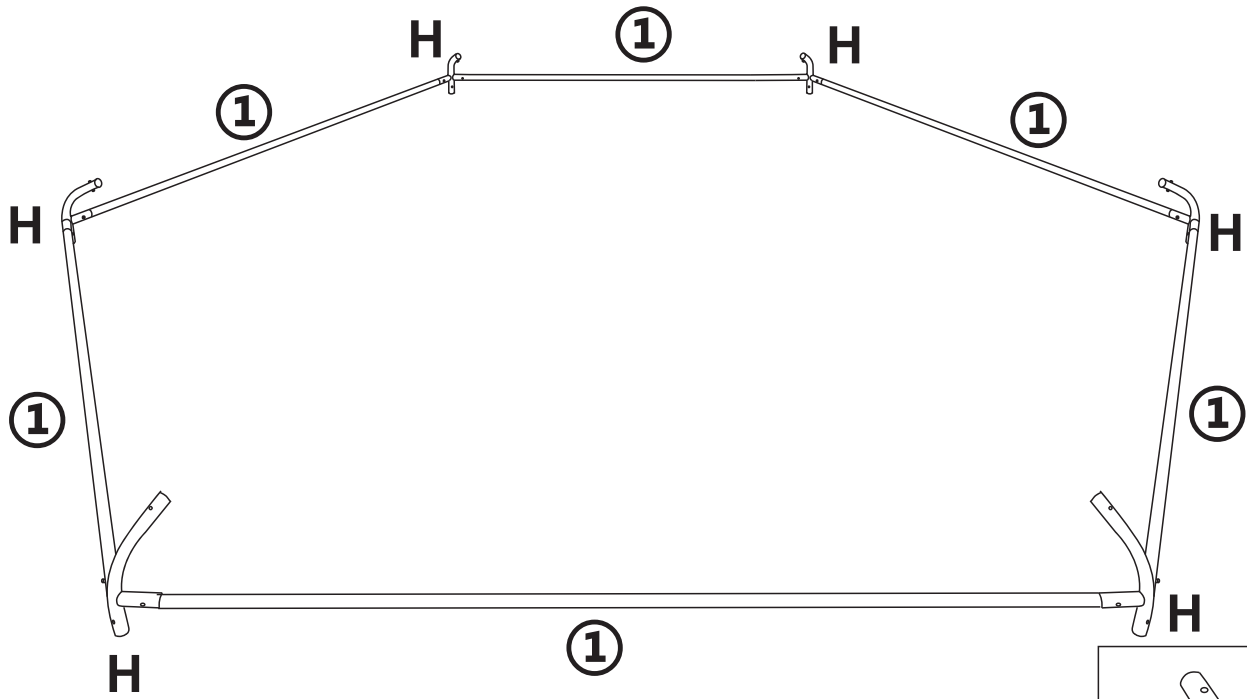

DAKITO

Scan the code to watch
the installation video

USER' MANUAL

GREEN HOUSE YCNF0002

Customer Service Email: derek317317@gmail.com

1320MM 	1 x 18	170MM 	7 x 6	1600MM 	4 x 6
	E x 6		H x 6		J x 1
	K x 1	M6*15MM 	L x 12+1		M x 6
	S x 1				

⑦X6

L M6*15 X12

J