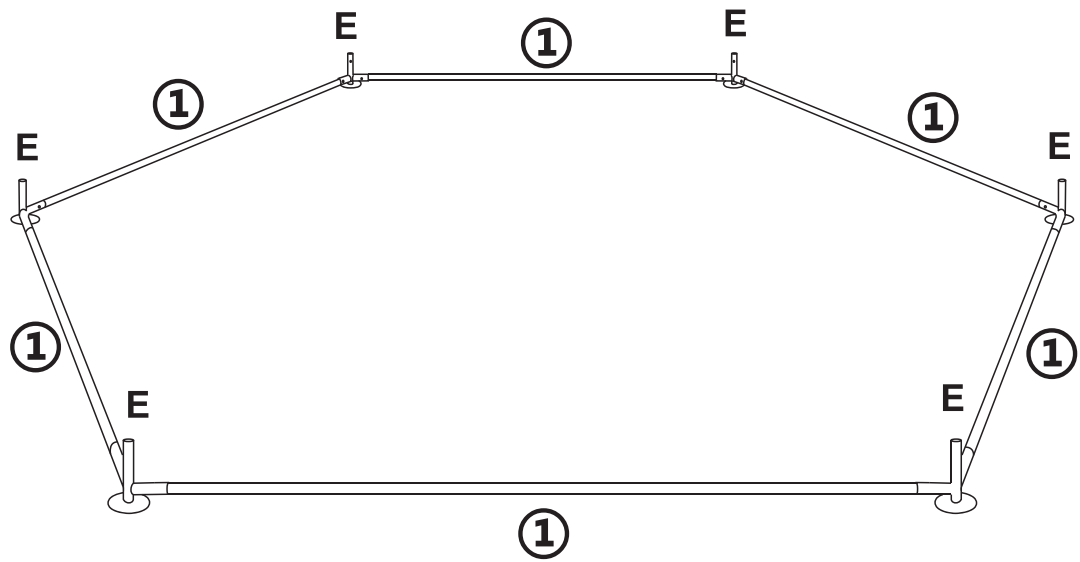

DAKITO

Scan the code to watch
the installation video

USER' MANUAL

GREEN HOUSE YCNF0002

Customer Service Email: derek317317@gmail.com

1320MM 	1 x 18	170MM 	7 x 6	1600MM 	4 x 6
	E x 6		H x 6		J x 1
	K x 1	M6*15MM 	L x 12+1		M x 6
	S x 1				

⑦X6

L M6*15 X12

J