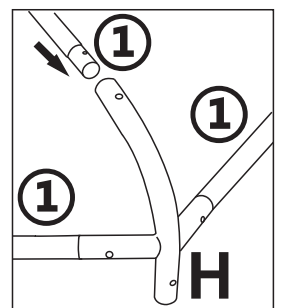

DAKITO

Scan the code to watch
the installation video

USER' MANUAL

GREEN HOUSE YCNF0002

Customer Service Email: derek317317@gmail.com

1320MM 	1 x 18	170MM 	7 x 6	1600MM 	4 x 6
	E x 6		H x 6		J x 1
	K x 1	M6*15MM 	L x 12+1		M x 6
	S x 1				

⑦X6

L M6*15 X12

J