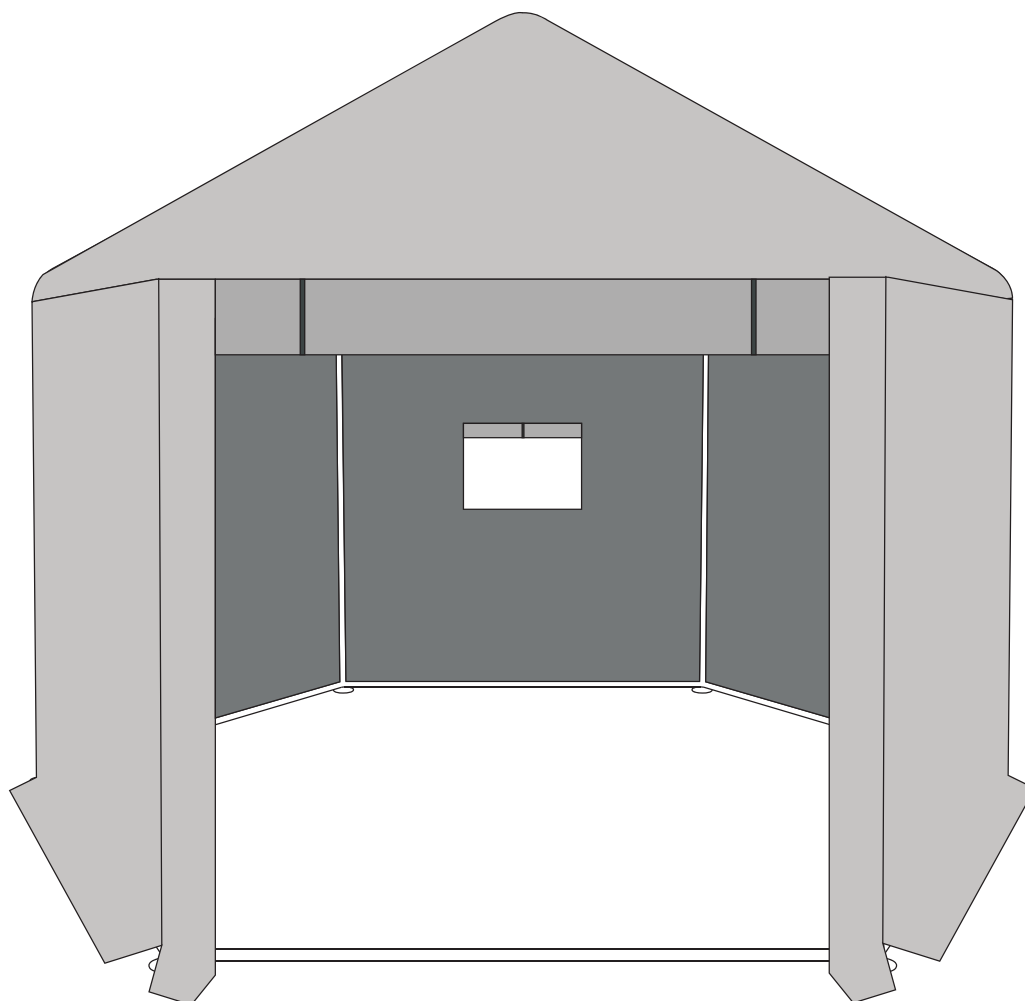

DAKITO

Scan the code to watch
the installation video

USER' MANUAL

GREEN HOUSE YCNF0002

Customer Service Email: derek317317@gmail.com

1320MM 	1 x 18	170MM 	7 x 6	1600MM 	4 x 6
	E x 6		H x 6		J x 1
	K x 1	M6*15MM 	L x 12+1		M x 6
	S x 1				

⑦X6

L M6*15 X12

J