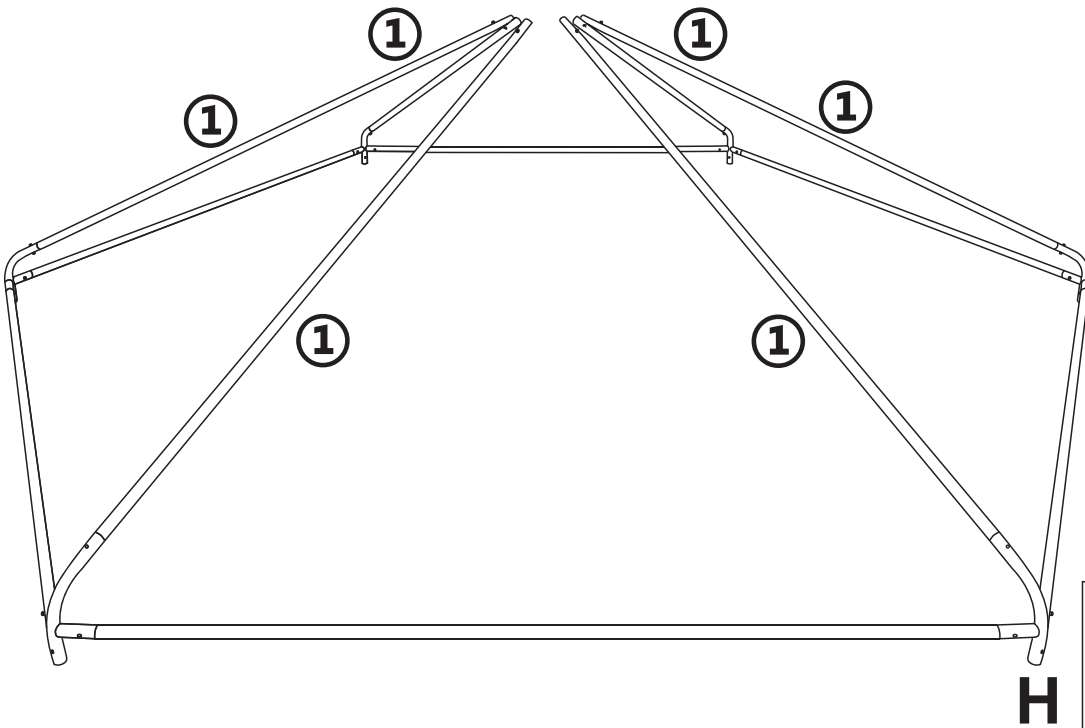

DAKITO

Scan the code to watch
the installation video

USER' MANUAL

GREEN HOUSE YCNF0002

Customer Service Email: derek317317@gmail.com

1320MM 	1 x 18	170MM 	7 x 6	1600MM 	4 x 6
	E x 6		H x 6		J x 1
	K x 1	M6*15MM 	L x 12+1		M x 6
	S x 1				

⑦X6

L M6*15 X12

J