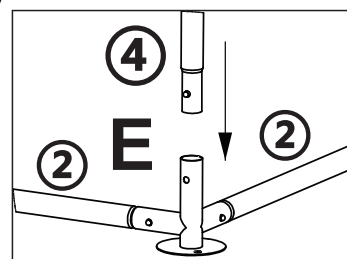

DAKITO

Scan the code to watch
the installation video

USER' MANUAL

GREEN HOUSE YCNF0003

Customer Service Email: derek317317@gmail.com

1925MM  2 x 18	170MM  7 x 6	1600MM  4 x 6
 E x 6	 H x 6	 J x 1
 K x 1	M6*15MM  L x 12+1	 M x 6
 S x 1		