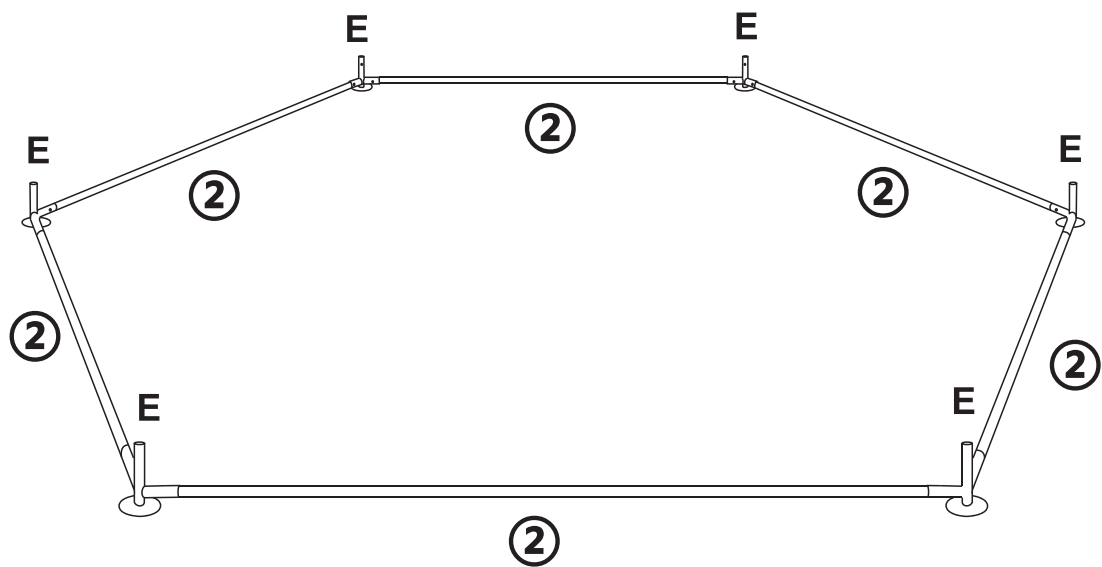

DAKITO

Scan the code to watch
the installation video

USER' MANUAL

GREEN HOUSE YCNF0003

Customer Service Email: derek317317@gmail.com

1925MM  2 x 18	170MM  7 x 6	1600MM  4 x 6
 E x 6	 H x 6	 J x 1
 K x 1	M6*15MM  L x 12+1	 M x 6
 S x 1		

⑦X6

L M6*15 X12

J