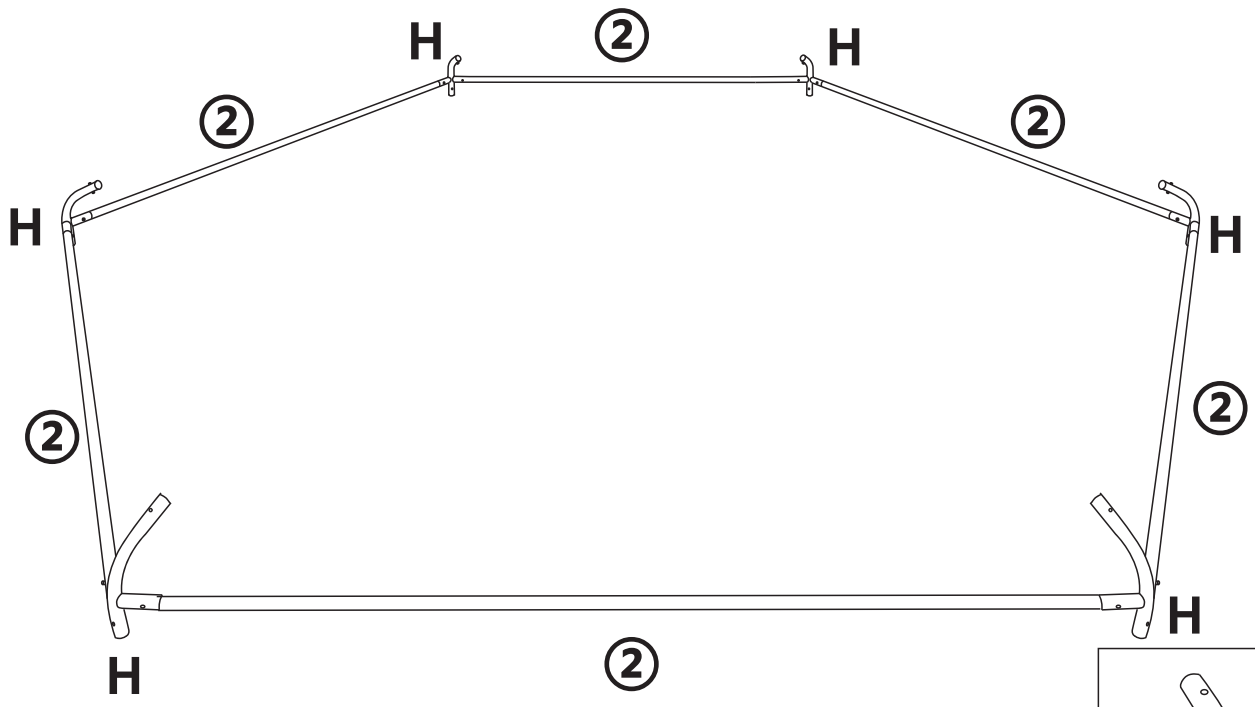

DAKITO

Scan the code to watch
the installation video

USER' MANUAL

GREEN HOUSE YCNF0003

Customer Service Email: derek317317@gmail.com

1925MM  2 x 18	170MM  7 x 6	1600MM  4 x 6
 E x 6	 H x 6	 J x 1
 K x 1	M6*15MM  L x 12+1	 M x 6
 S x 1		

⑦X6

L M6*15 X12

J