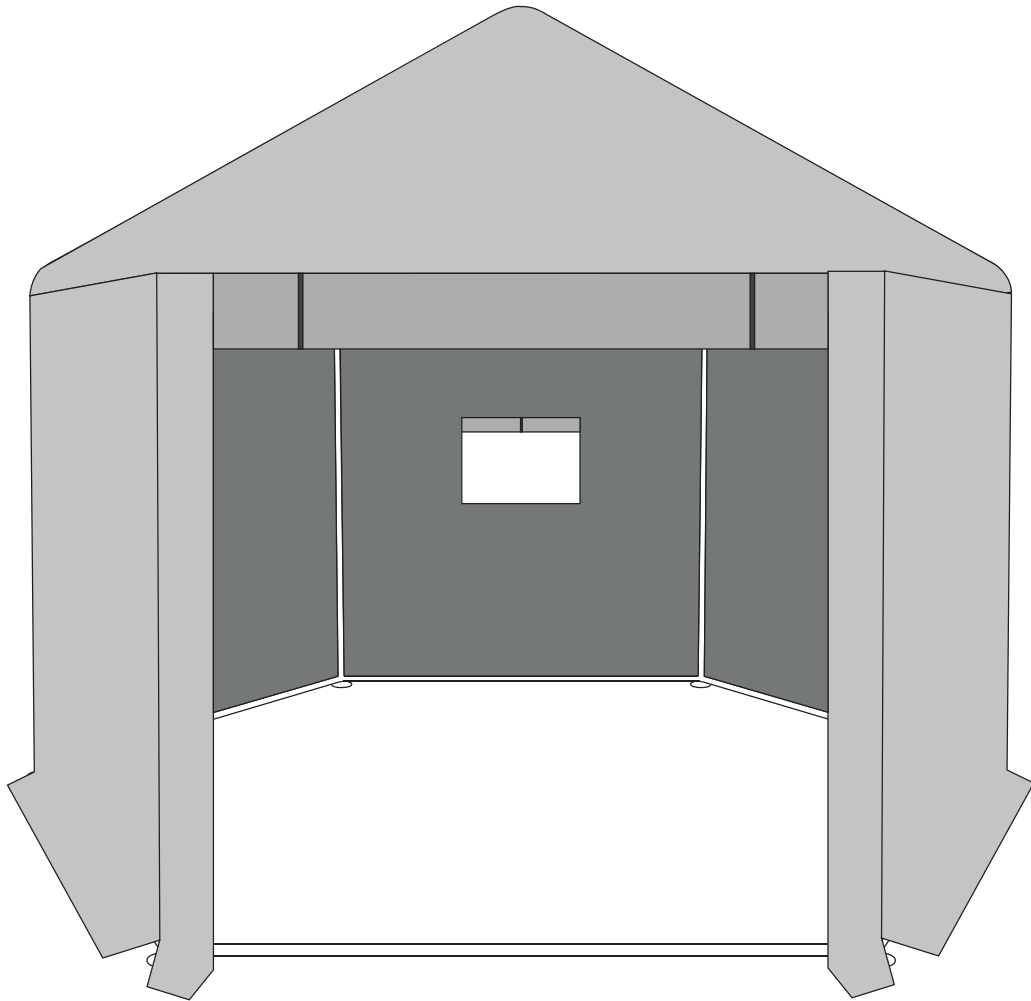

DAKITO

Scan the code to watch
the installation video

USER' MANUAL

GREEN HOUSE YCNF0003

Customer Service Email: derek317317@gmail.com

1925MM  2 x 18	170MM  7 x 6	1600MM  4 x 6
 E x 6	 H x 6	 J x 1
 K x 1	M6*15MM  L x 12+1	 M x 6
 S x 1		

⑦X6

L M6*15 X12

J