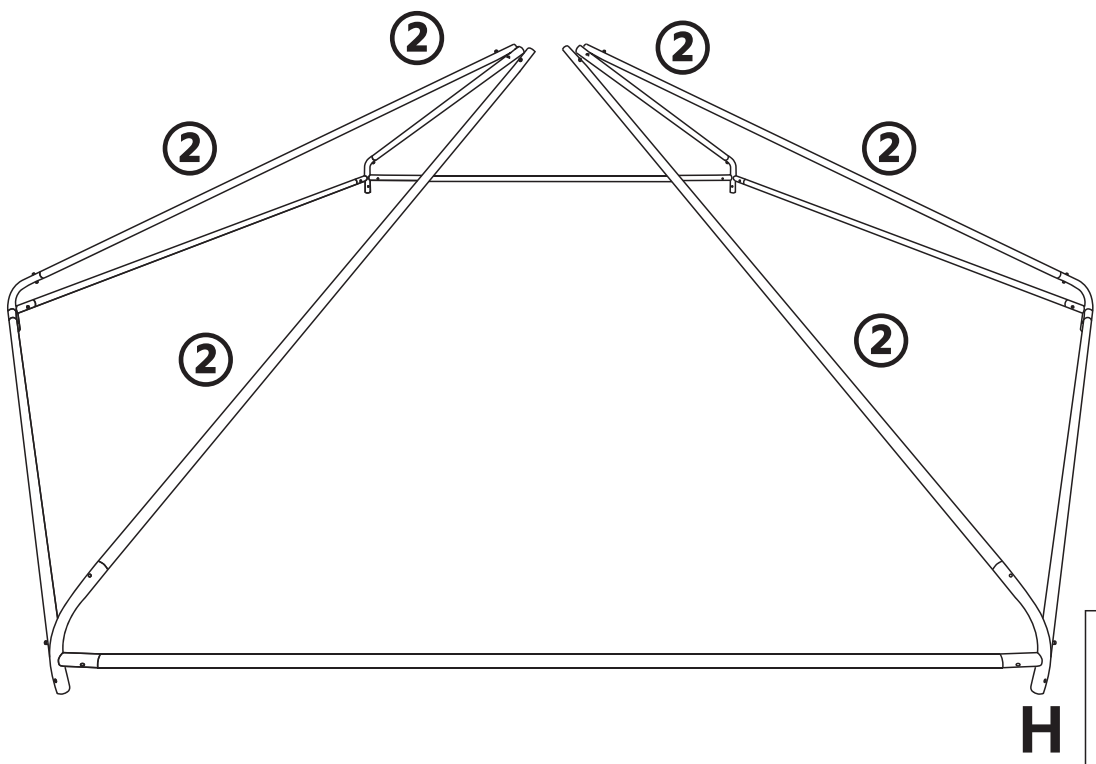

DAKITO

Scan the code to watch
the installation video

USER' MANUAL

GREEN HOUSE YCNF0003

Customer Service Email: derek317317@gmail.com

1925MM  2 x 18	170MM  7 x 6	1600MM  4 x 6
 E x 6	 H x 6	 J x 1
 K x 1	M6*15MM  L x 12+1	 M x 6
 S x 1		

⑦X6

L M6*15 X12

J