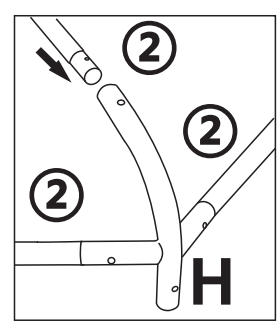

DAKITO

Scan the code to watch
the installation video

USER' MANUAL

GREEN HOUSE YCNF0003

Customer Service Email: derek317317@gmail.com

1925MM  2 x 18	170MM  7 x 6	1600MM  4 x 6
 E x 6	 H x 6	 J x 1
 K x 1	M6*15MM  L x 12+1	 M x 6
 S x 1		