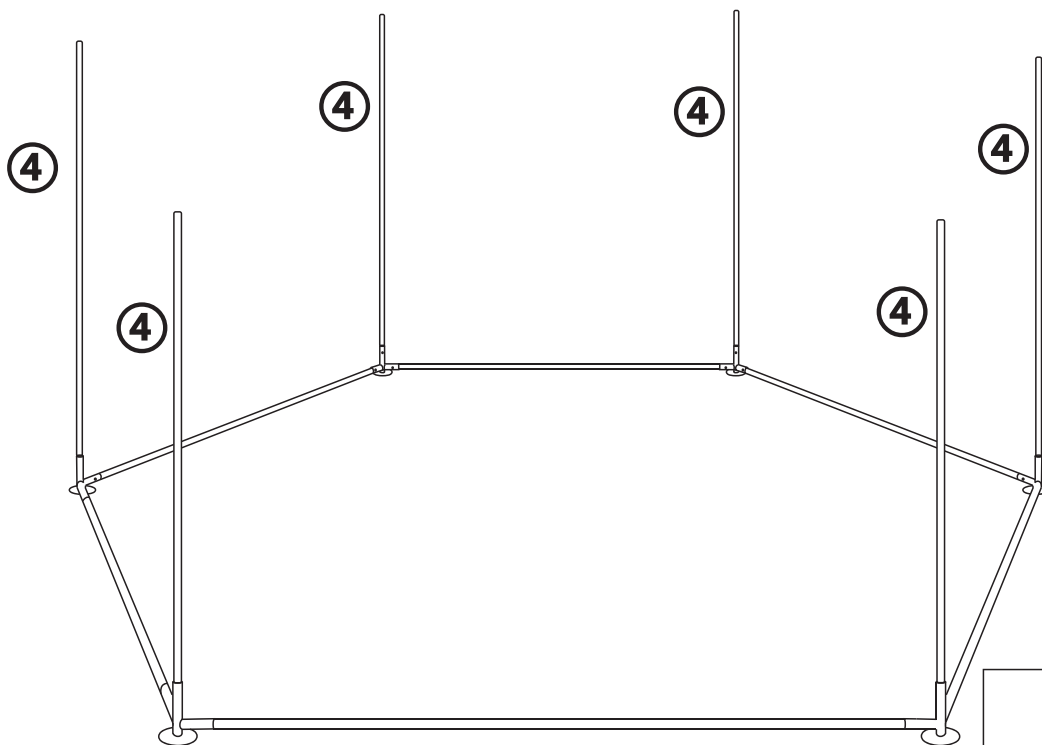

DAKITO

Scan the code to watch
the installation video

USER' MANUAL

GREEN HOUSE YCNF0003

Customer Service Email: derek317317@gmail.com

1925MM  2 x 18	170MM  7 x 6	1600MM  4 x 6
 E x 6	 H x 6	 J x 1
 K x 1	M6*15MM  L x 12+1	 M x 6
 S x 1		

⑦X6

L M6*15 X12

J