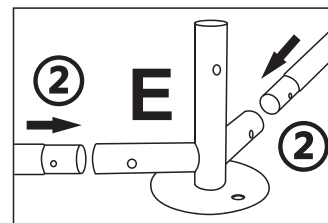

DAKITO

Scan the code to watch
the installation video

USER' MANUAL

GREEN HOUSE YCNF0003

Customer Service Email: derek317317@gmail.com

1925MM  2 x 18	170MM  7 x 6	1600MM  4 x 6
 E x 6	 H x 6	 J x 1
 K x 1	M6*15MM  L x 12+1	 M x 6
 S x 1		