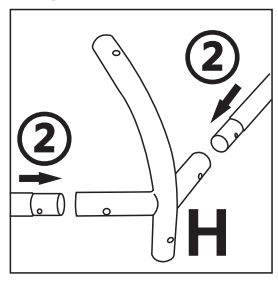

DAKITO

Scan the code to watch
the installation video

USER' MANUAL

GREEN HOUSE YCNF0003

Customer Service Email: derek317317@gmail.com

1925MM  2 x 18	170MM  7 x 6	1600MM  4 x 6
 E x 6	 H x 6	 J x 1
 K x 1	M6*15MM  L x 12+1	 M x 6
 S x 1		