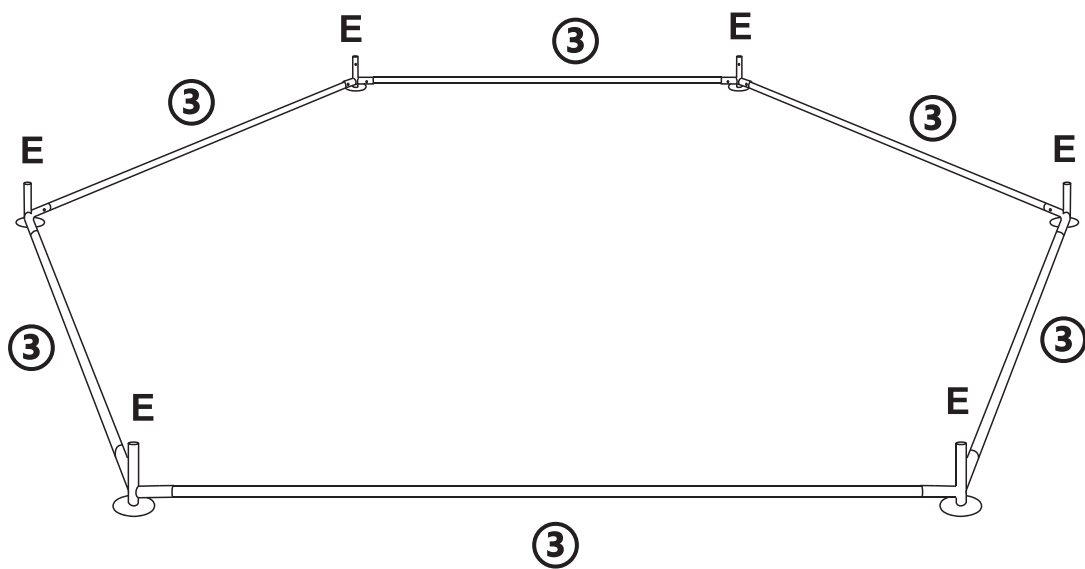

DAKITO

Scan the code to watch
the installation video

USER' MANUAL

GREEN HOUSE YCNF0001

Customer Service Email: derek317317@gmail.com

| | | |
|--|--|--|
| <p>1010MM 1 x 6</p>  | <p>970MM 3 x 12</p>  | <p>1600MM 4 x 6</p>  |
| <p>E x 6</p>  | <p>H x 6</p>  | <p>J x 1</p>  |
| <p>K x 1</p>  | <p>M6*15MM L x 12+1</p>  | <p>M x 6</p>  |
| <p>S x 1</p>  | | |

L M6*15 X12