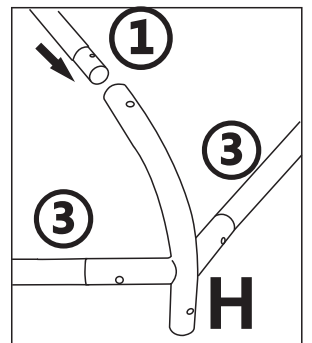

DAKITO

Scan the code to watch
the installation video

USER' MANUAL

GREEN HOUSE YCNF0001

Customer Service Email: derek317317@gmail.com

| | | |
|--|--|--|
| <p>1010MM 1 x 6</p>  | <p>970MM 3 x 12</p>  | <p>1600MM 4 x 6</p>  |
| <p>E x 6</p>  | <p>H x 6</p>  | <p>J x 1</p>  |
| <p>K x 1</p>  | <p>M6*15MM L x 12+1</p>  | <p>M x 6</p>  |
| <p>S x 1</p>  | | |

L M6*15 X12