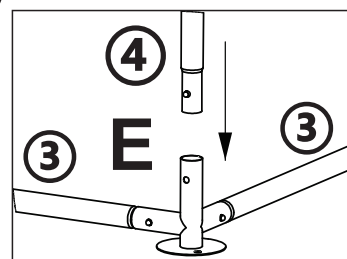

DAKITO

Scan the code to watch
the installation video

USER' MANUAL

GREEN HOUSE YCNF0001

Customer Service Email: derek317317@gmail.com

| | | |
|--|--|--|
| <p>1010MM 1 x 6</p>  | <p>970MM 3 x 12</p>  | <p>1600MM 4 x 6</p>  |
| <p>E x 6</p>  | <p>H x 6</p>  | <p>J x 1</p>  |
| <p>K x 1</p>  | <p>M6*15MM L x 12+1</p>  | <p>M x 6</p>  |
| <p>S x 1</p>  | | |

L M6*15 X12