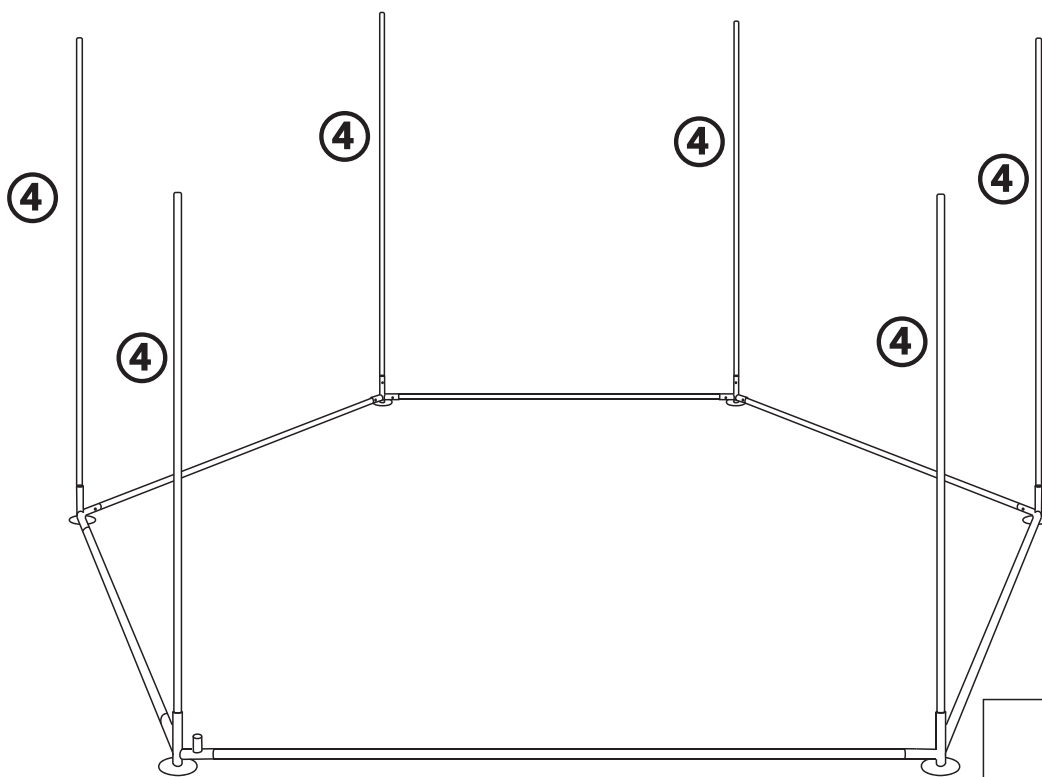

DAKITO

Scan the code to watch
the installation video

USER' MANUAL

GREEN HOUSE YCNF0001

Customer Service Email: derek317317@gmail.com

| | | |
|--|--|--|
| <p>1010MM 1 x 6</p>  | <p>970MM 3 x 12</p>  | <p>1600MM 4 x 6</p>  |
| <p>E x 6</p>  | <p>H x 6</p>  | <p>J x 1</p>  |
| <p>K x 1</p>  | <p>M6*15MM L x 12+1</p>  | <p>M x 6</p>  |
| <p>S x 1</p>  | | |

L M6*15 X12