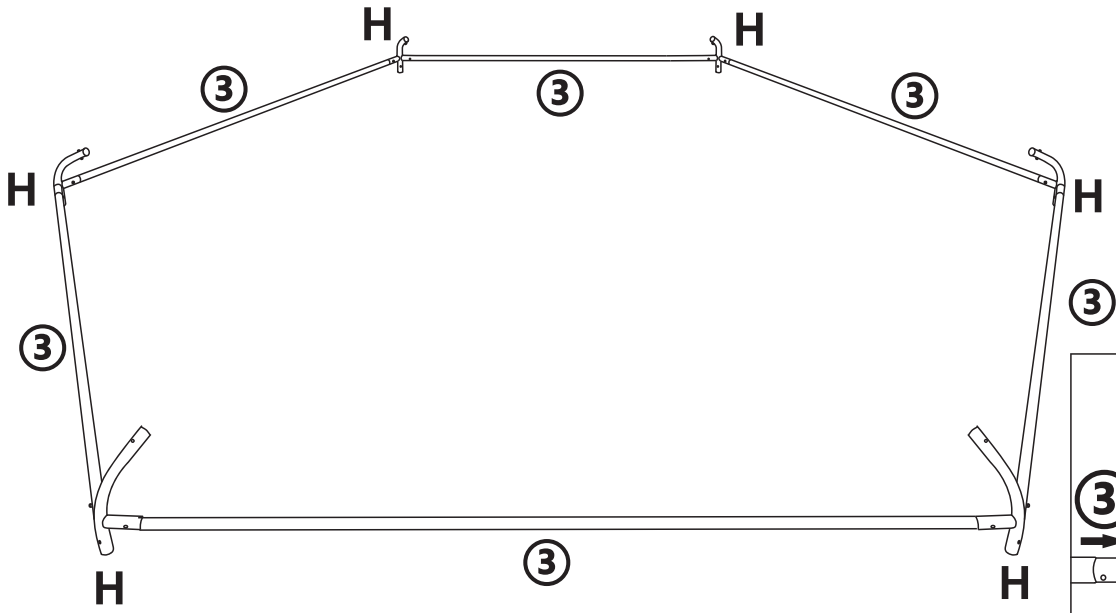

DAKITO

Scan the code to watch
the installation video

USER' MANUAL

GREEN HOUSE YCNF0001

Customer Service Email: derek317317@gmail.com

| | | |
|--|--|--|
| <p>1010MM 1 x 6</p>  | <p>970MM 3 x 12</p>  | <p>1600MM 4 x 6</p>  |
| <p>E x 6</p>  | <p>H x 6</p>  | <p>J x 1</p>  |
| <p>K x 1</p>  | <p>M6*15MM L x 12+1</p>  | <p>M x 6</p>  |
| <p>S x 1</p>  | | |

L M6*15 X12