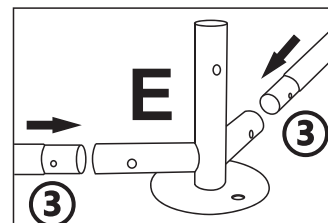

DAKITO

Scan the code to watch
the installation video

USER' MANUAL

GREEN HOUSE YCNF0001

Customer Service Email: derek317317@gmail.com

| | | |
|--|--|--|
| <p>1010MM 1 x 6</p>  | <p>970MM 3 x 12</p>  | <p>1600MM 4 x 6</p>  |
| <p>E x 6</p>  | <p>H x 6</p>  | <p>J x 1</p>  |
| <p>K x 1</p>  | <p>M6*15MM L x 12+1</p>  | <p>M x 6</p>  |
| <p>S x 1</p>  | | |

L M6*15 X12