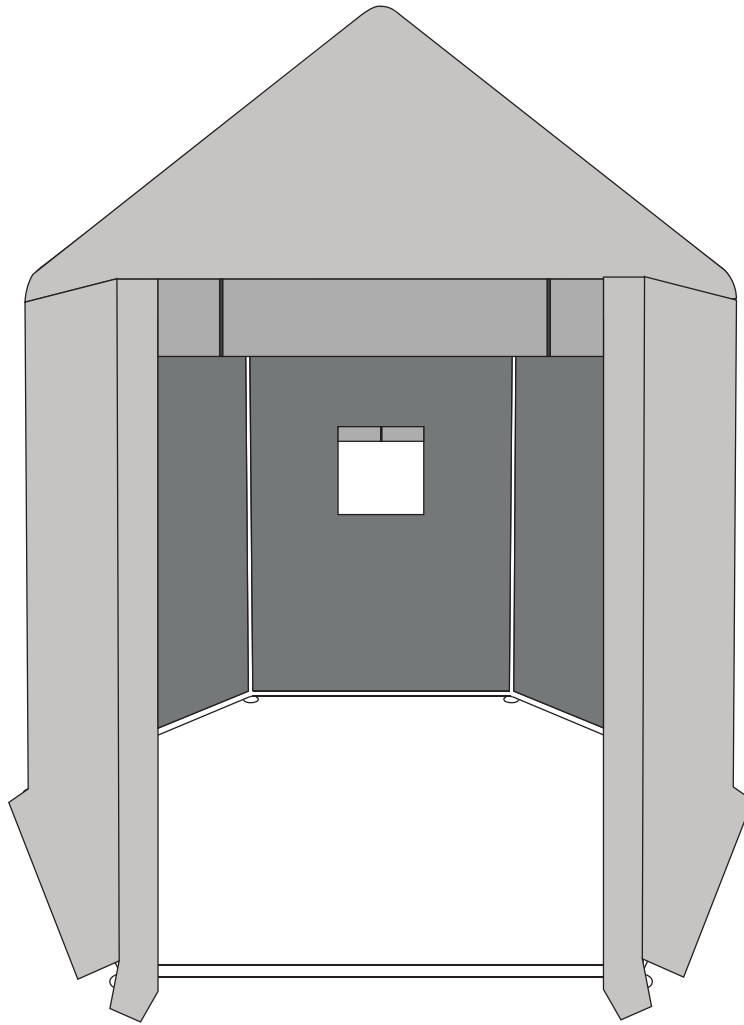

DAKITO

Scan the code to watch
the installation video

USER' MANUAL

GREEN HOUSE YCNF0001

Customer Service Email: derek317317@gmail.com

| | | |
|--|--|--|
| <p>1010MM 1 x 6</p>  | <p>970MM 3 x 12</p>  | <p>1600MM 4 x 6</p>  |
| <p>E x 6</p>  | <p>H x 6</p>  | <p>J x 1</p>  |
| <p>K x 1</p>  | <p>M6*15MM L x 12+1</p>  | <p>M x 6</p>  |
| <p>S x 1</p>  | | |

L M6*15 X12