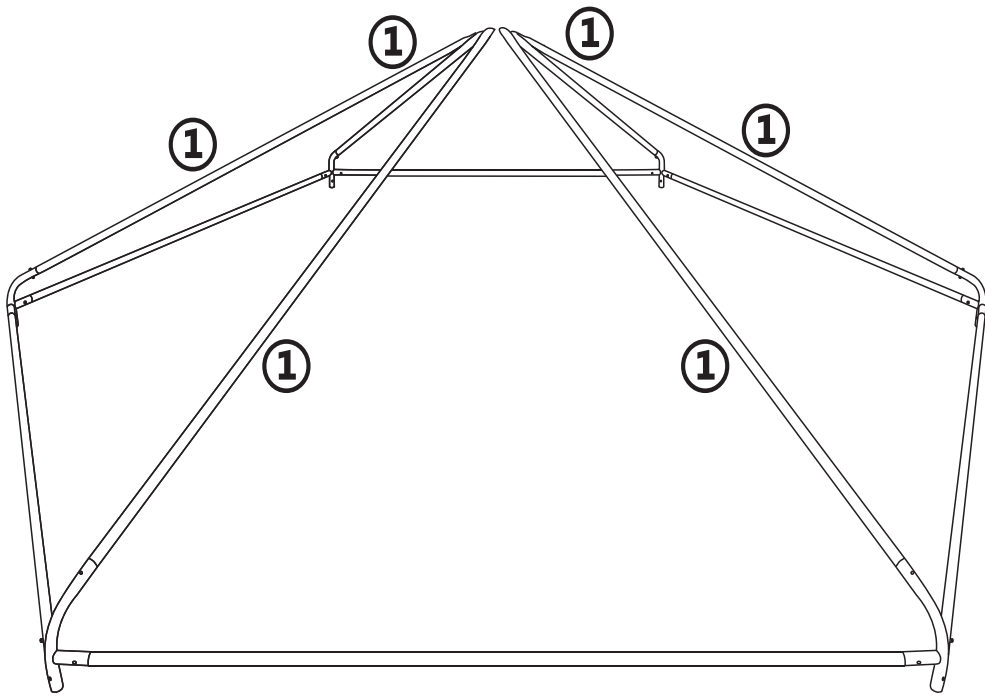

DAKITO

Scan the code to watch
the installation video

USER' MANUAL

GREEN HOUSE YCNF0001

Customer Service Email: derek317317@gmail.com

| | | |
|--|--|--|
| <p>1010MM 1 x 6</p>  | <p>970MM 3 x 12</p>  | <p>1600MM 4 x 6</p>  |
| <p>E x 6</p>  | <p>H x 6</p>  | <p>J x 1</p>  |
| <p>K x 1</p>  | <p>M6*15MM L x 12+1</p>  | <p>M x 6</p>  |
| <p>S x 1</p>  | | |

L M6*15 X12