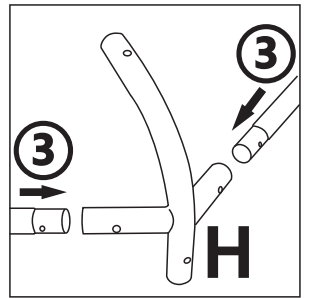

DAKITO

Scan the code to watch
the installation video

USER' MANUAL

GREEN HOUSE YCNF0001

Customer Service Email: derek317317@gmail.com

| | | |
|--|--|--|
| <p>1010MM 1 x 6</p>  | <p>970MM 3 x 12</p>  | <p>1600MM 4 x 6</p>  |
| <p>E x 6</p>  | <p>H x 6</p>  | <p>J x 1</p>  |
| <p>K x 1</p>  | <p>M6*15MM L x 12+1</p>  | <p>M x 6</p>  |
| <p>S x 1</p>  | | |

L M6*15 X12