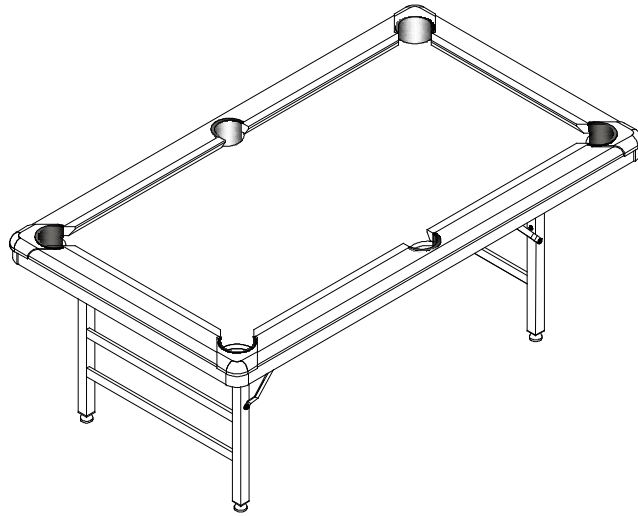

POOL TABLE

ASSEMBLY INSTRUCTIONS

WP729

PARTS IDENTIFIER

P1

Mainframe 1pc

P2

Chalk
2 pcs

P3

Triangle rack
1 pc

P4

Brush
1 pc

P5

Cue stick
2pcs

P6

Billiard ball
1set