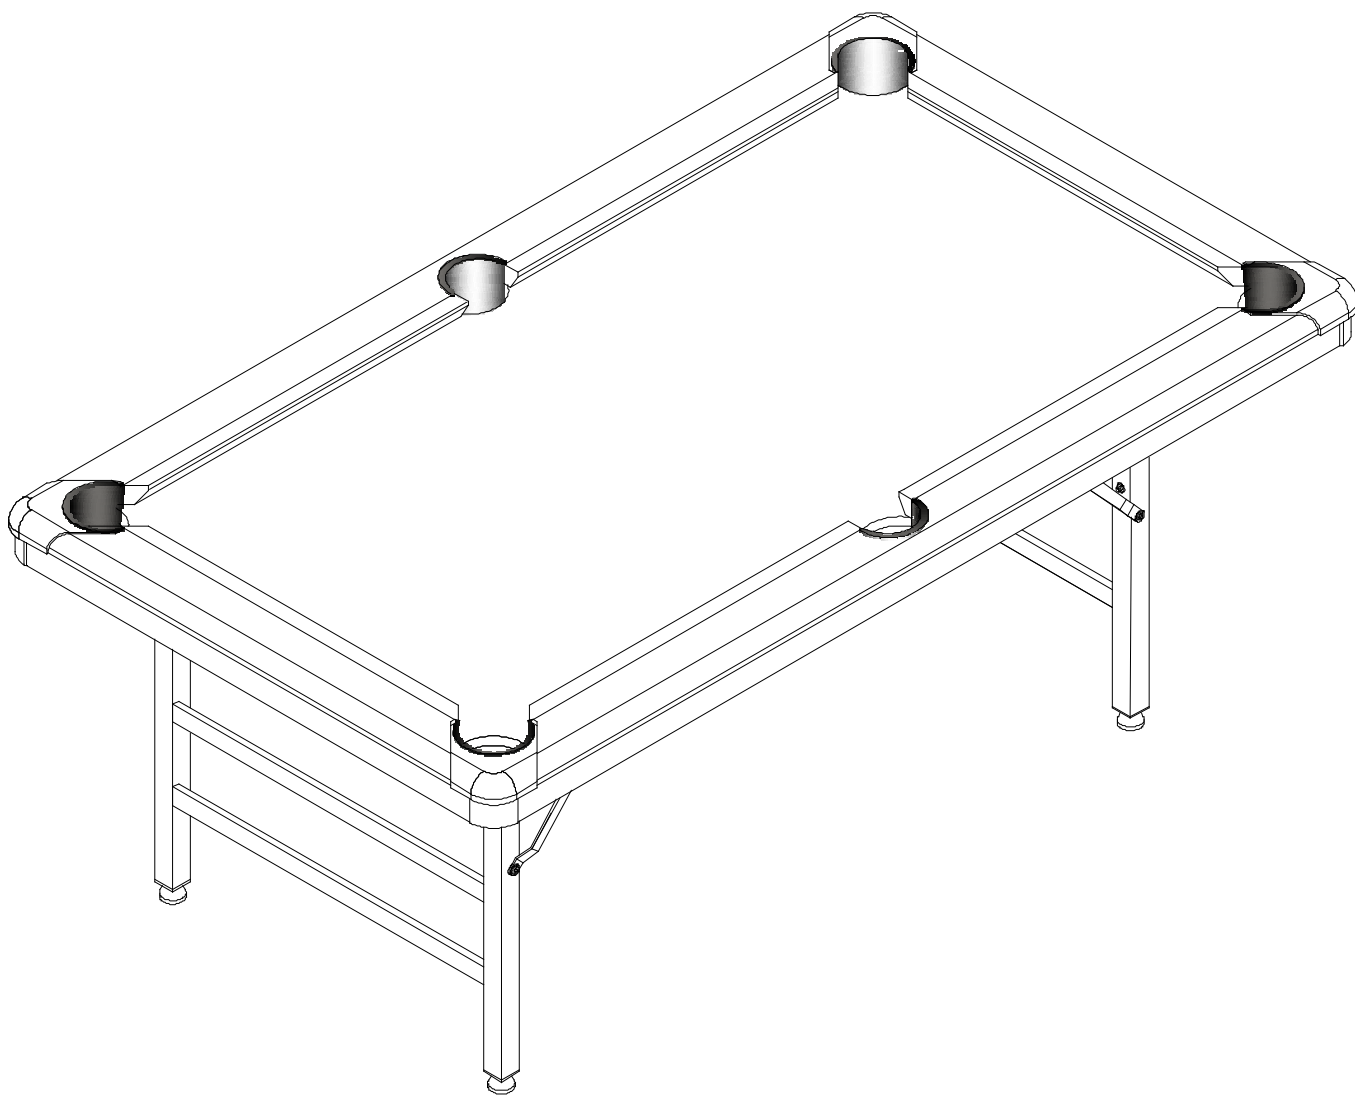

POOL TABLE

ASSEMBLY INSTRUCTIONS

WP729

PARTS IDENTIFIER

P1

Mainframe 1pc

P2

Chalk
2 pcs

P3

Triangle rack
1 pc

P4

Brush
1 pc

P5

Cue stick
2pcs

P6

Billiard ball
1set