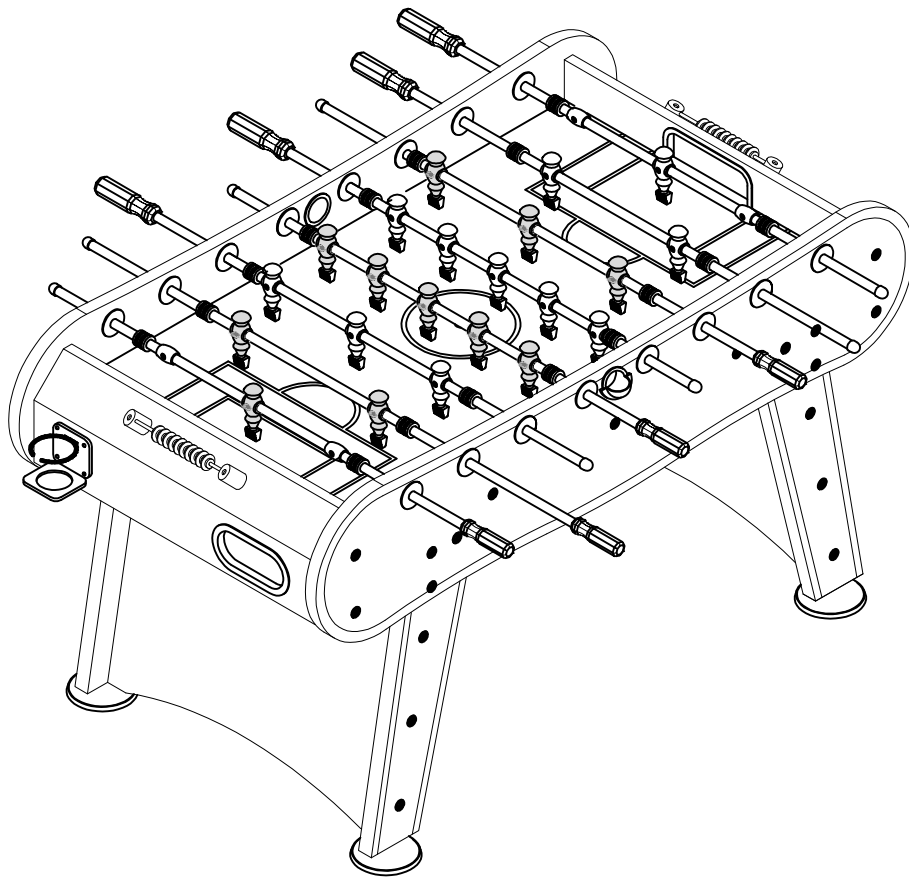

TABLE SOCCER

ASSEMBLY INSTRUCTIONS

PARTS IDENTIFIER

HARDWARE

	DESCRIPTION	QTY, REQUIRED
	H1 1/4"x2" BOLT	6
	H2 1/4"x2-1/4" BOLT	12
	H3 5/16"X1-1/2" BOLT	8
	H4 5/16"X2-1/4" BOLT	12
	H5 1/4" FLAT WASHER	18
	H6 5/16" FLAT WASHER	20
	H7 1/4" BARREL NUT	18
	H8 1/2" FLAT HEAD SCREW	10
	H9 1" ROUND HEAD SCREW	14
	H10 1-3/4" FLAT HEAD SCREW	4
	H11 TOOL	1

PARTS IDENTIFIER

ASSEMBLY PARTS

DESCRIPTION QTY, REQUIRED

P1

SIDE PANEL

2

P2

END PANEL

2

P3

PLAYING FIELD

1

P4

LEG(Right & Left)

4

P5