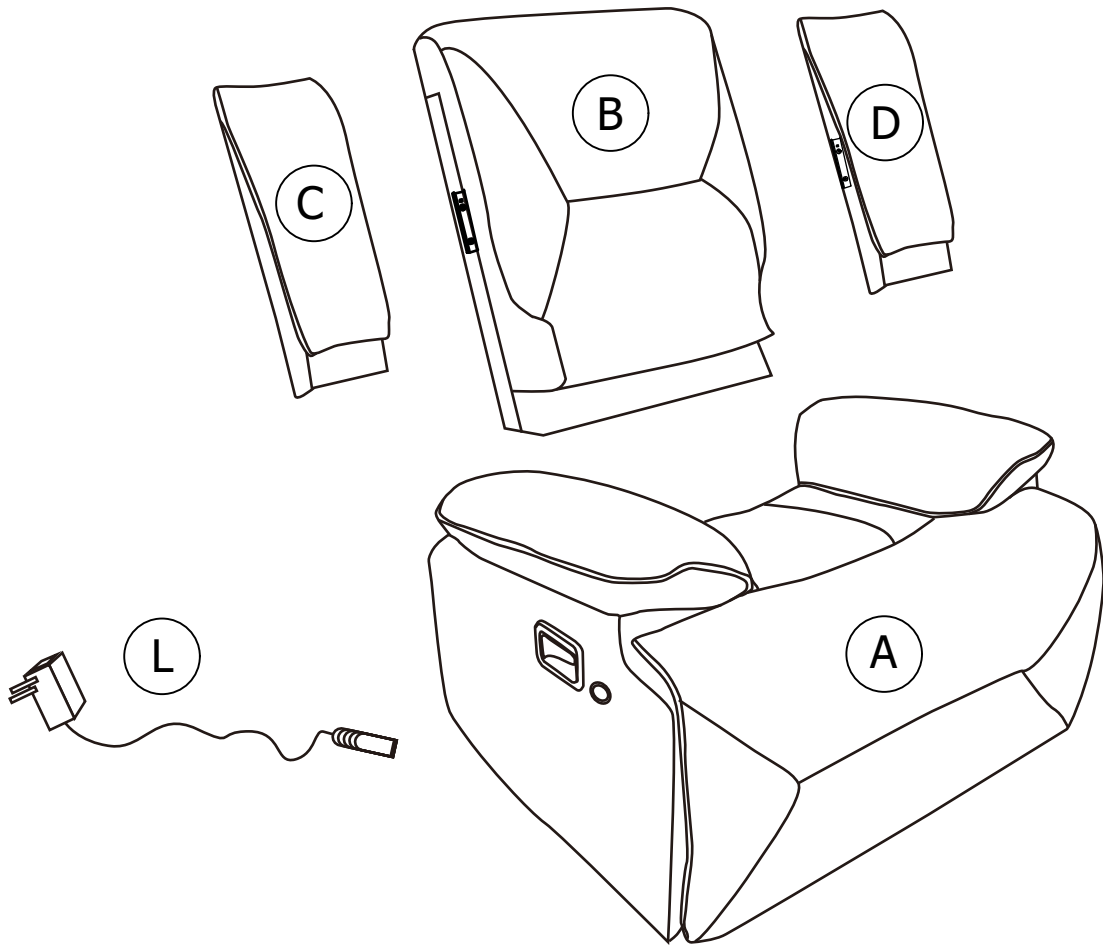

ASSEMBLY INSTRUCTION

WF323621

ASSEMBLY INSTRUCTION

PARTS LIST

STEP 1: Insert B to A, as shown.

STEP 2: Insert C and D to B, as shown.

STEP 3: Insert L and sofa, as shown.
The switch controls the light under the seat.