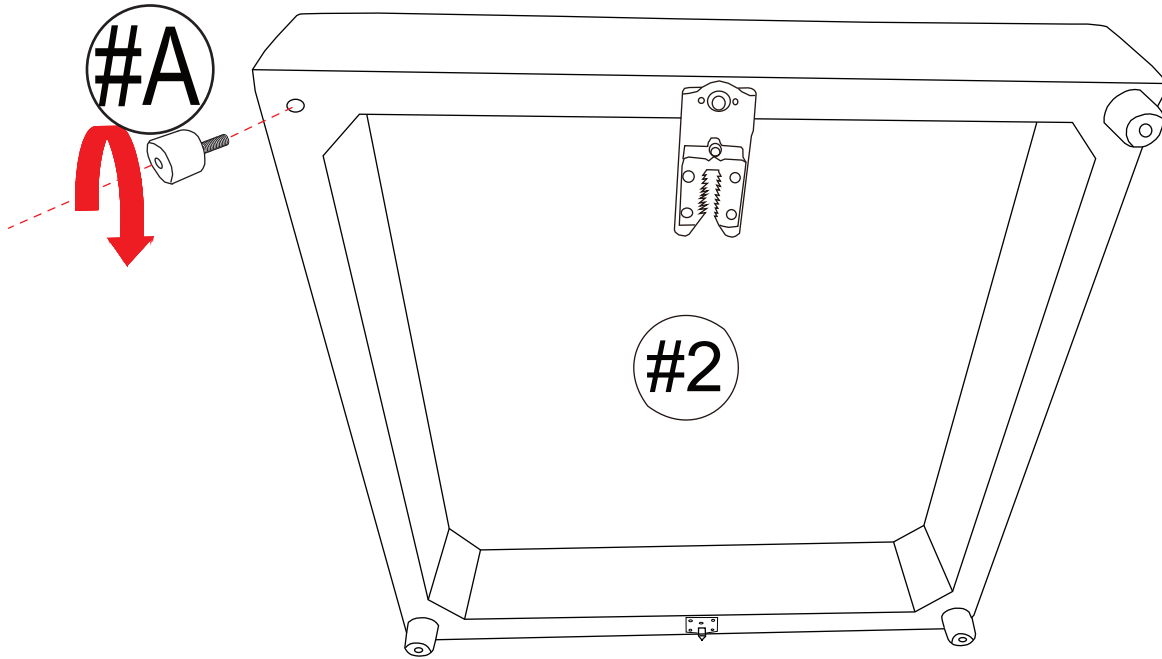

ASSEMBLY INSTRUCTIONS

STEP:1