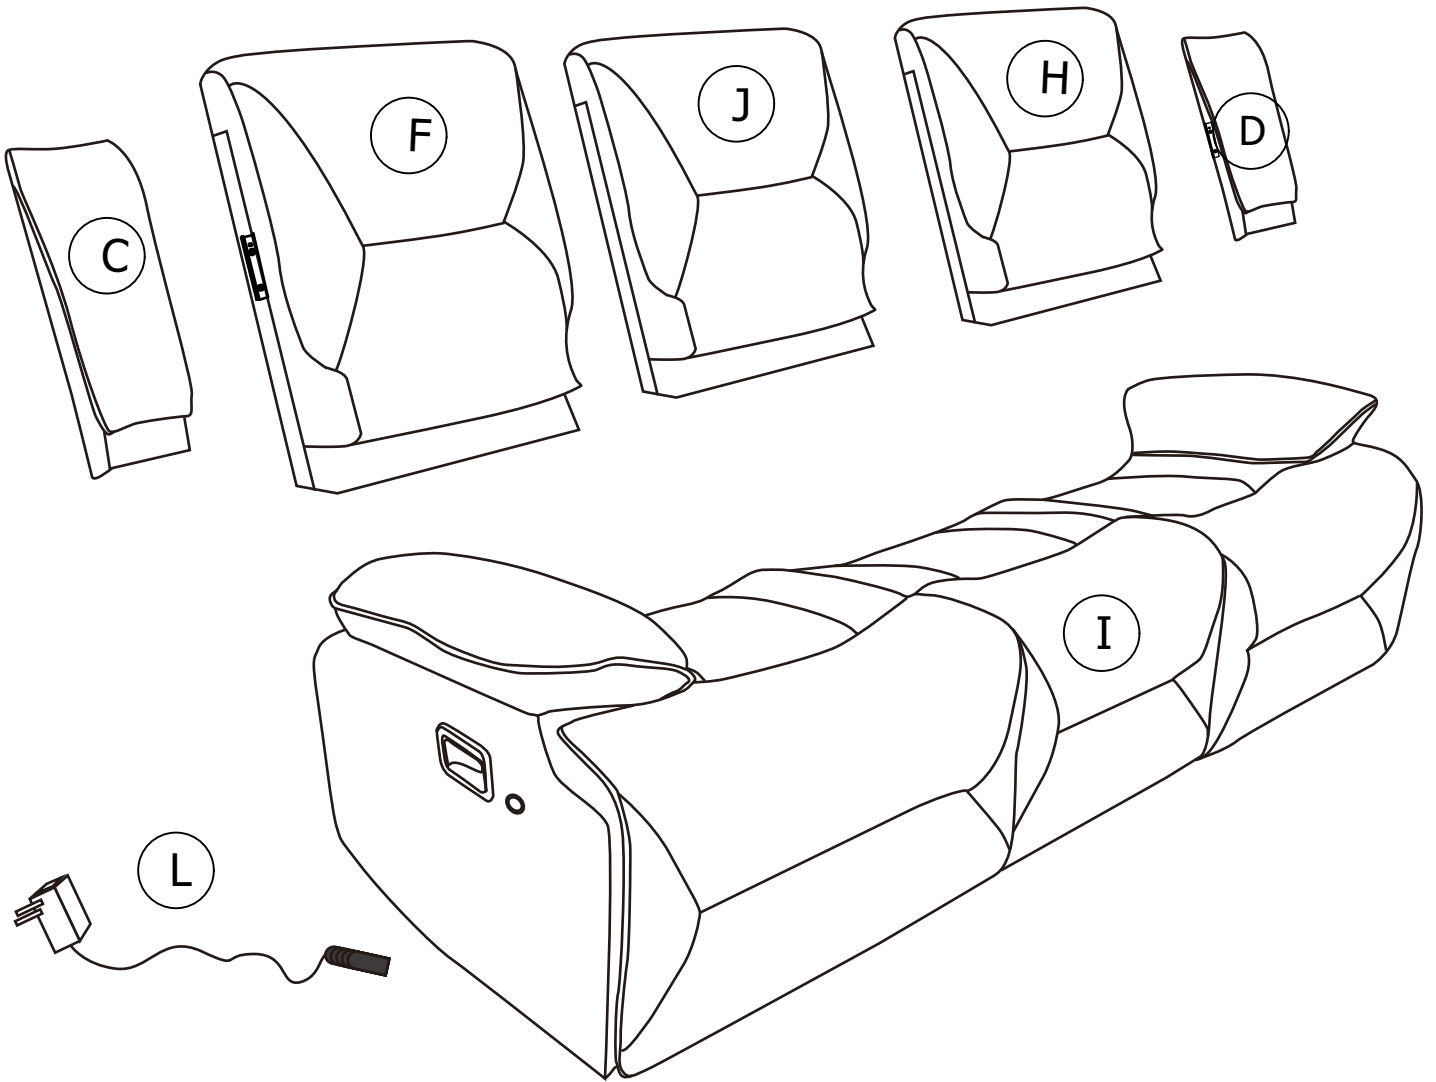

ASSEMBLY INSTRUCTION

WF323623

ASSEMBLY INSTRUCTION

PARTS LIST

STEP 1: Insert F, J, H to I, as shown.

STEP 2: Insert C to F, as shown.
Insert D to H, as shown.

STEP 3: Insert L and sofa, as shown.
The switch controls the light under the seat.