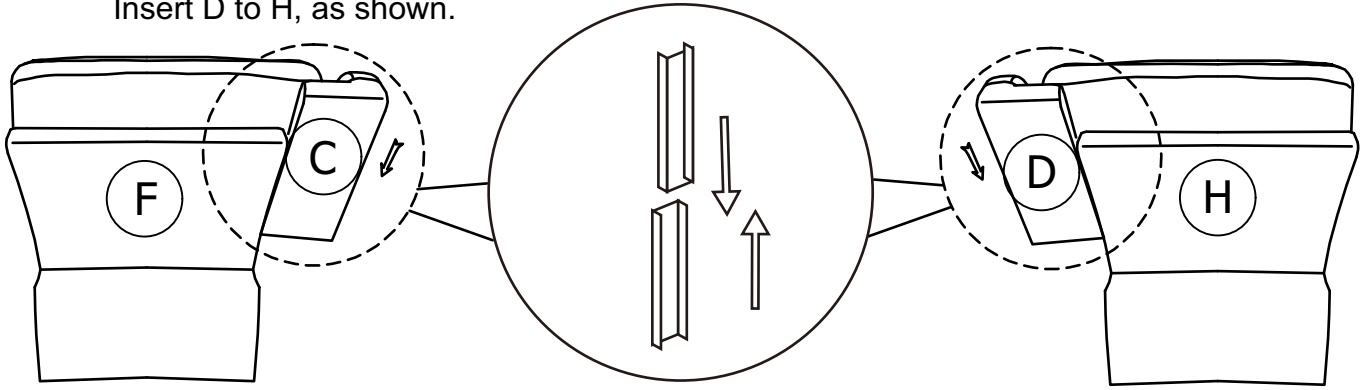

ASSEMBLY INSTRUCTION

WF323623

ASSEMBLY INSTRUCTION

PARTS LIST

STEP 1: Insert F, J, H to I, as shown.

STEP 2: Insert C to F, as shown.
Insert D to H, as shown.

STEP 3: Insert L and sofa, as shown.
The switch controls the light under the seat.