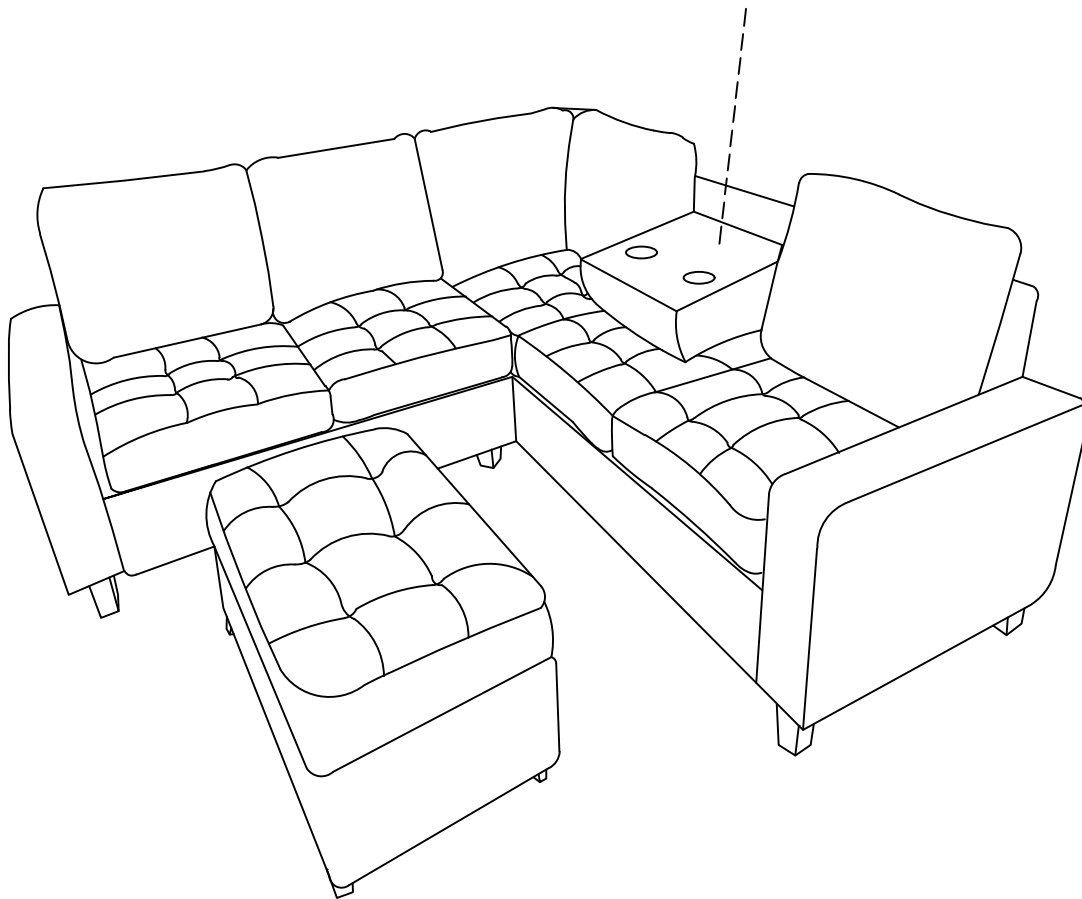

# ASSEMBLY INSTRUCTION

ITEM: WF283175 - STORAGE OTTOMAN

WF283174 - SECTIONAL SOFA

WF283173 - SECTIONAL SOFA

THE CONSOLE PIECE CAN BE TILTED  
DOWN AND TURN INTO AN ARM REST PANEL WITH CUP HOLDERS