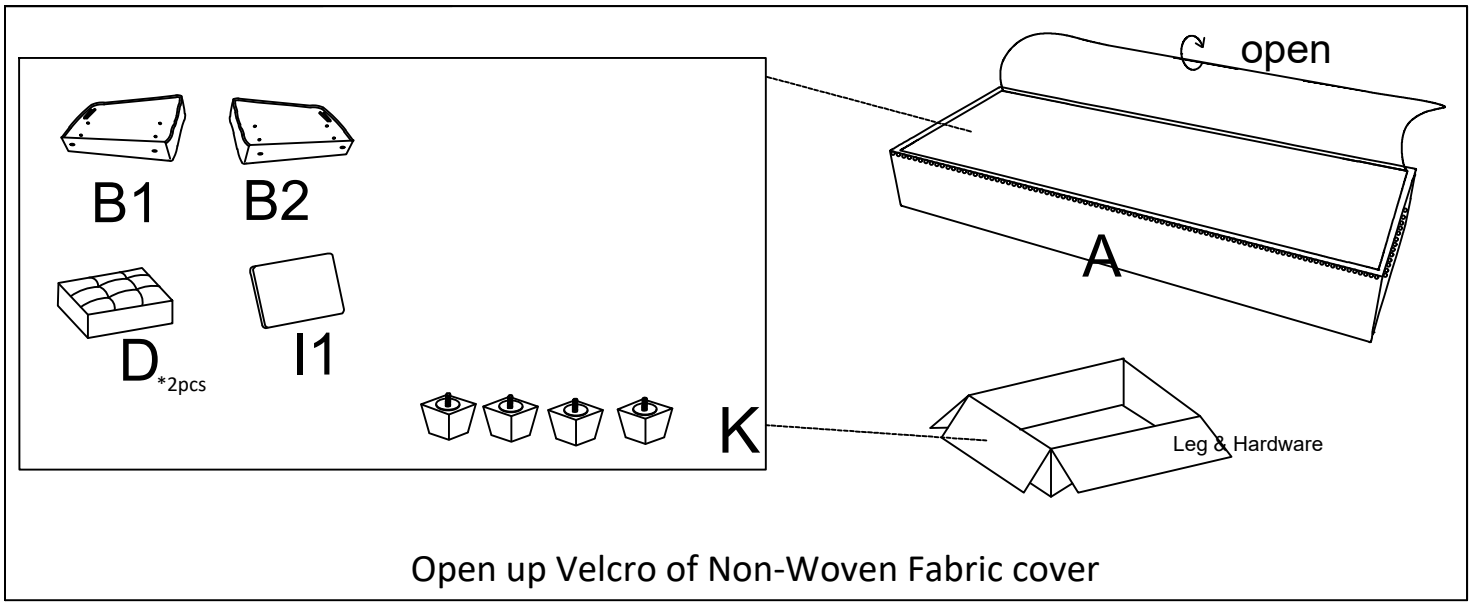

Please follow the drawings below to assemble the item. Legs and hardware are stored in small carton box as shown in drawing, please take out for assembly.

PARTS LIST OF WF283173-BOX