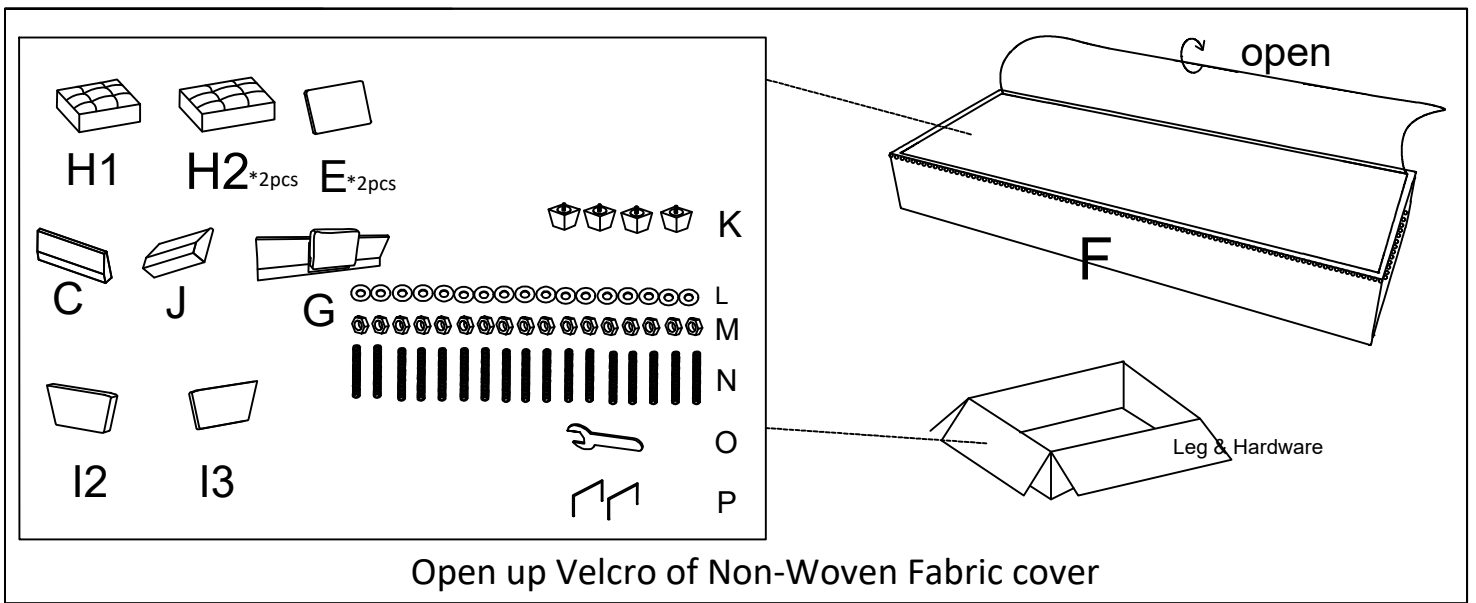

PARTS LIST OF WF283174-BOX