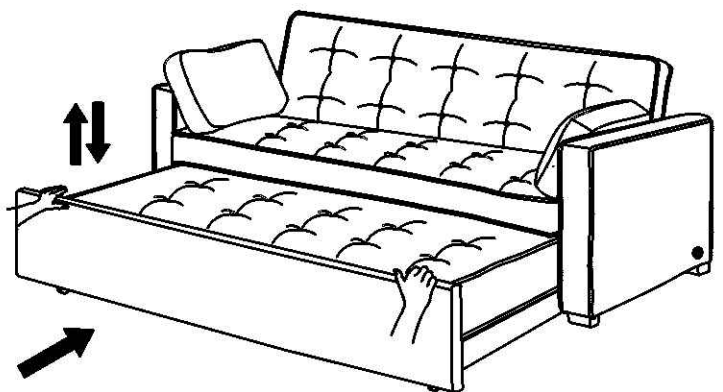

ASSEMBLY INSTRUCTION

ITEM NO.: WF297903

SOFA BED WITH CUSHION

Step 6 :

Step 7 :

Step 8 :