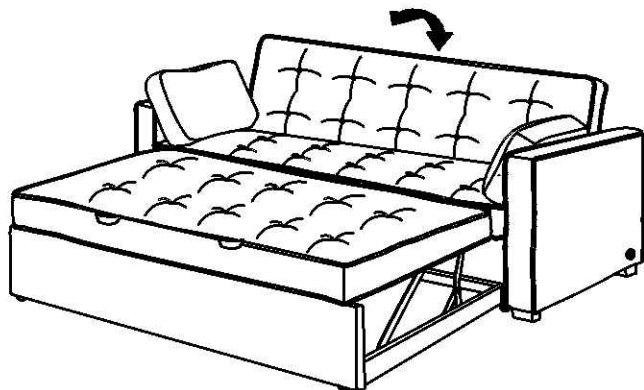

ASSEMBLY INSTRUCTION

ITEM NO.: WF297903

SOFA BED WITH CUSHION

Step 6 :