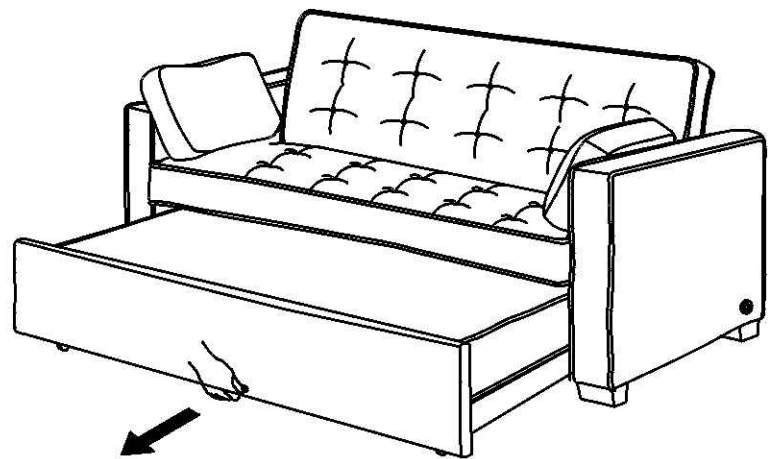

ASSEMBLY INSTRUCTION

ITEM NO.: WF297903

SOFA BED WITH CUSHION

Step 2 :

Step 3:

Step 4 :

Step 5 :