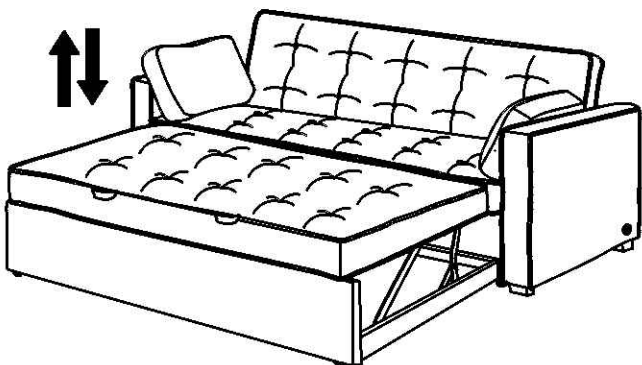

ASSEMBLY INSTRUCTION

ITEM NO.: WF297903

SOFA BED WITH CUSHION

Thank you for purchasing this quality product. Be sure to check all packing material carefully for small parts, which may have come loose inside the carton during shipment. Identify and count all parts and compare with the HARDWARE LIST below.

PARTS LIST

No	Description	Sketch	Q'ty	No	Description	Sketch	Q'ty
1	Sofa Body		1 PC	4	Pillow		2 PCS
2	Left Facing Arm		1 PC				
3	Right Facing Arm		1 PC				

Step 1 :

ASSEMBLY INSTRUCTION

ITEM NO.: WF297903

SOFA BED WITH CUSHION

Step 2 :

Step 3:

Step 4 :

Step 5 :

ASSEMBLY INSTRUCTION

ITEM NO.: WF297903

SOFA BED WITH CUSHION