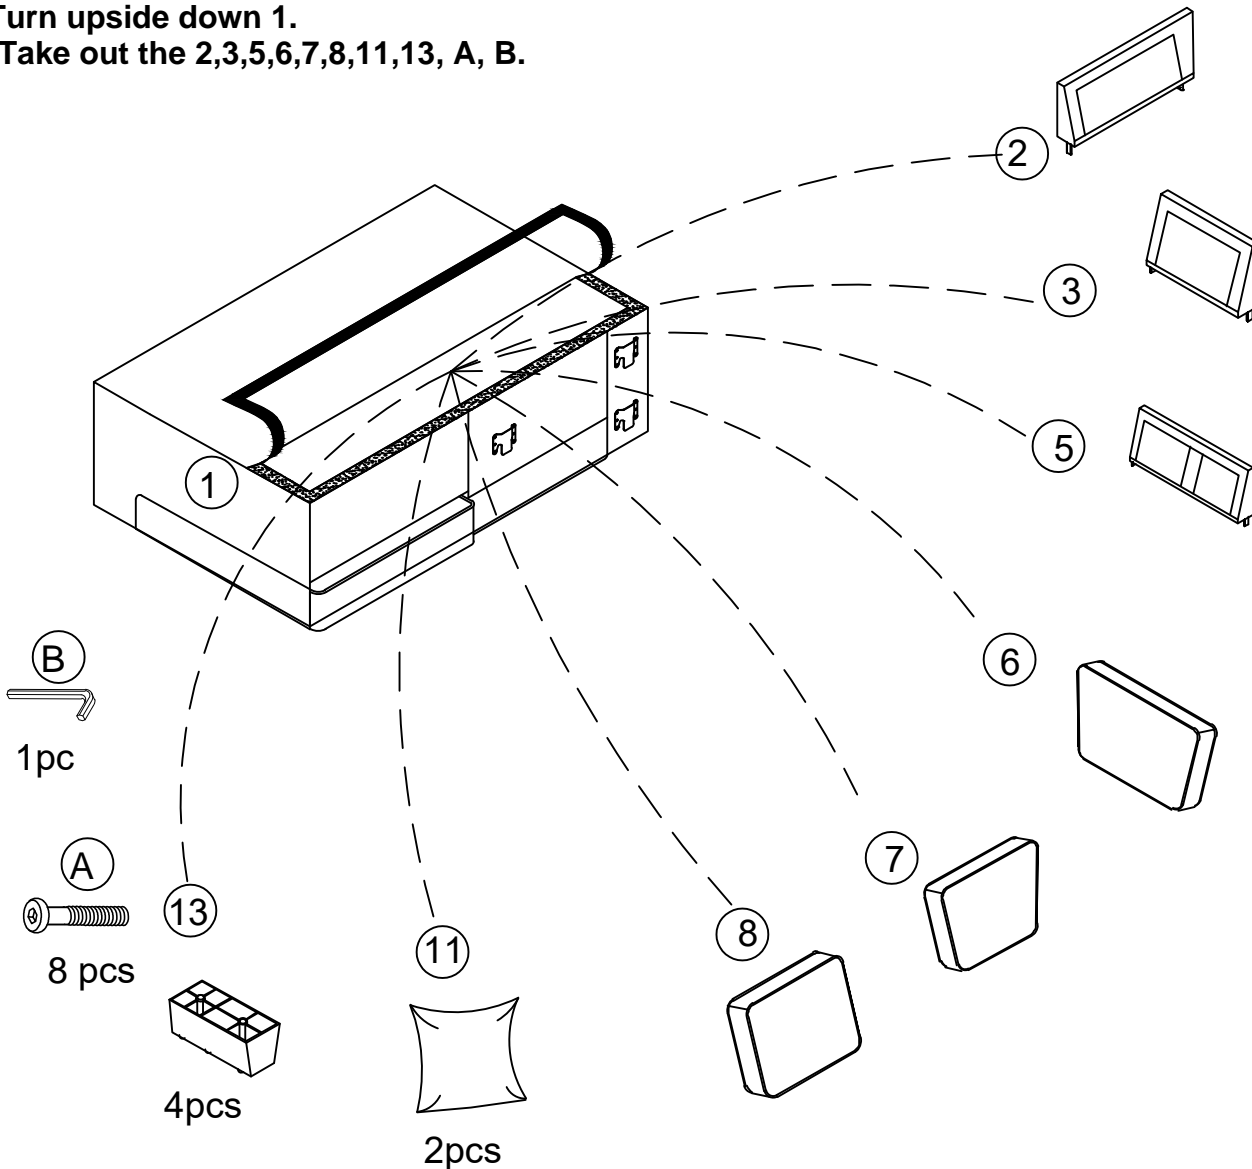

ASSEMBLY INSTRUCTION

ITEM NO.: WF293688-WF293689-WF293690

PARTS LIST

No	Description	SKU	Sketch	Q'ty	No	Description	SKU	Sketch	Q'ty
1	Chaise Body	WF293689		1PC	8	Back Cushion	WF293689		1PC
2	Short Backrest	WF293689		1PC	9	Back Cushion	WF293688		2PCS
3	Short Backrest	WF293689		1PC	10	Right Armrest	WF293690		1PC
4	Loveseat Body	WF293690		1PC	11	Pillow	WF293689		2PCS
5	Loveseat Backrest	WF293689		1PC	12	Ottoman	WF293688		1PC
6	Back Cushion	WF293689		1PC	13	Square Leg	WF293688/89- 4 PCS WF293690- 2 PCS		10PCS
7	Back Cushion	WF293689		1PC	14	Round Leg	WF293690		4PCS

HARDWARE LIST

No	Description		Sketch	Q'ty		Description		Sketch	Q'ty
A	Bolt	5/16"x50mm		20PCS	C	Wheel			4PCS
B	Allen key	M4		1PC	D	Bolt	1/4"x20mm		8PCS

ITEM:WF293689

* Turn upside down 1.

** Take out the 2,3,5,6,7,8,11,13, A, B.