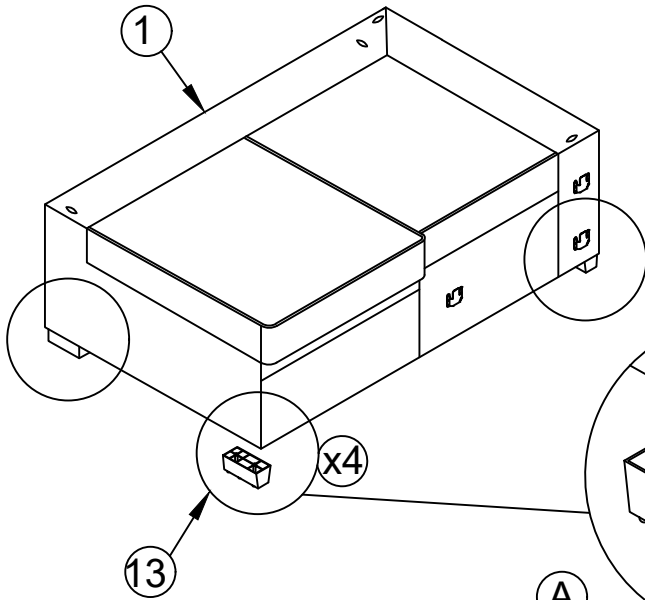

ASSEMBLY INSTRUCTION

ITEM NO.: WF293688-WF293689-WF293690

STEP 1