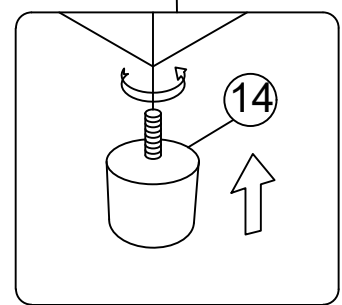

ASSEMBLY INSTRUCTION

ITEM NO.: WF293688-WF293689-WF293690

STEP 1

STEP 2