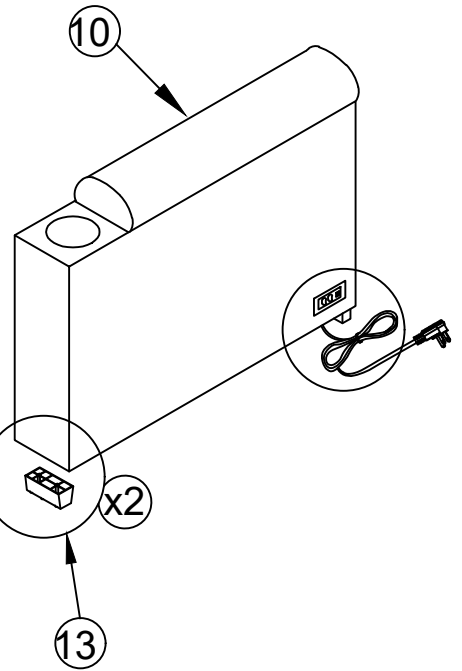

ASSEMBLY INSTRUCTION

ITEM NO.: WF293688-WF293689-WF293690

STEP 1

STEP 2