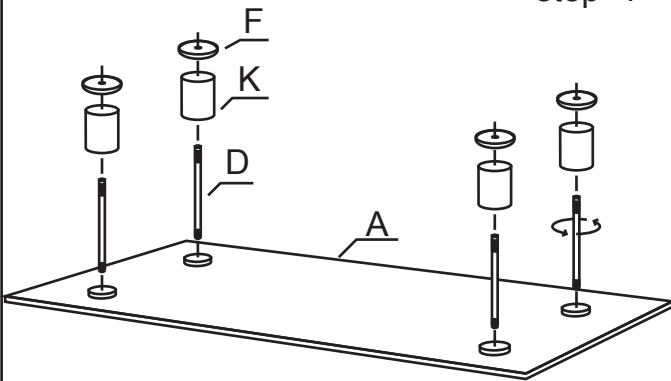

ASSEMBLY INSTRUCTION

HARDWARE LIST			
NO.	PART	DESCRIPTION	Q'TY
A		glass top	1
B		glass bottom	1
C		leg	2
D		rod	4
E		short stainless tube	4
F		big plastic gasket	12
G		small plastic gasket	4
H		metal gasket	4
I		screw nut	4
J		hexagon spanner	1
K		long stainless tube	4

step 1

step 2

when you assemble the shelf glass by drivepipe,pls don't assemble very strongly.thanks for your carefulness!

step 3

step 4