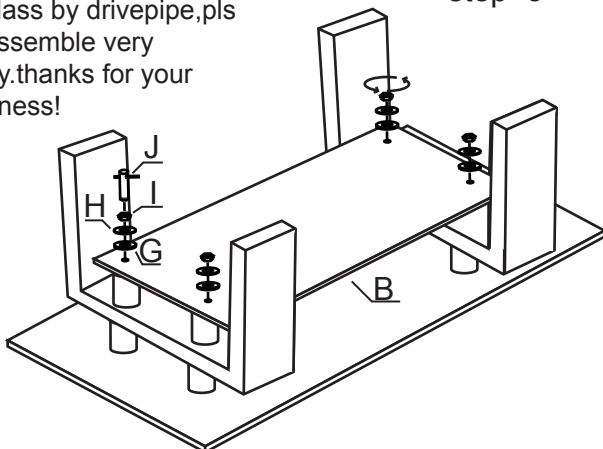

ASSEMBLY INSTRUCTION

HARDWARE LIST			
NO.	PART	DESCRIPTION	Q'TY
A		glass top	1
B		glass bottom	1
C		leg	2
D		rod	4
E		short stainless tube	4
F		big plastic gasket	12
G		small plastic gasket	4
H		metal gasket	4
I		screw nut	4
J		hexagon spanner	1
K		long stainless tube	4

step 1

step 2

when you assemble the shelf glass by drivepipe,pls don't assemble very strongly.thanks for your carefulness!

step 3

step 4