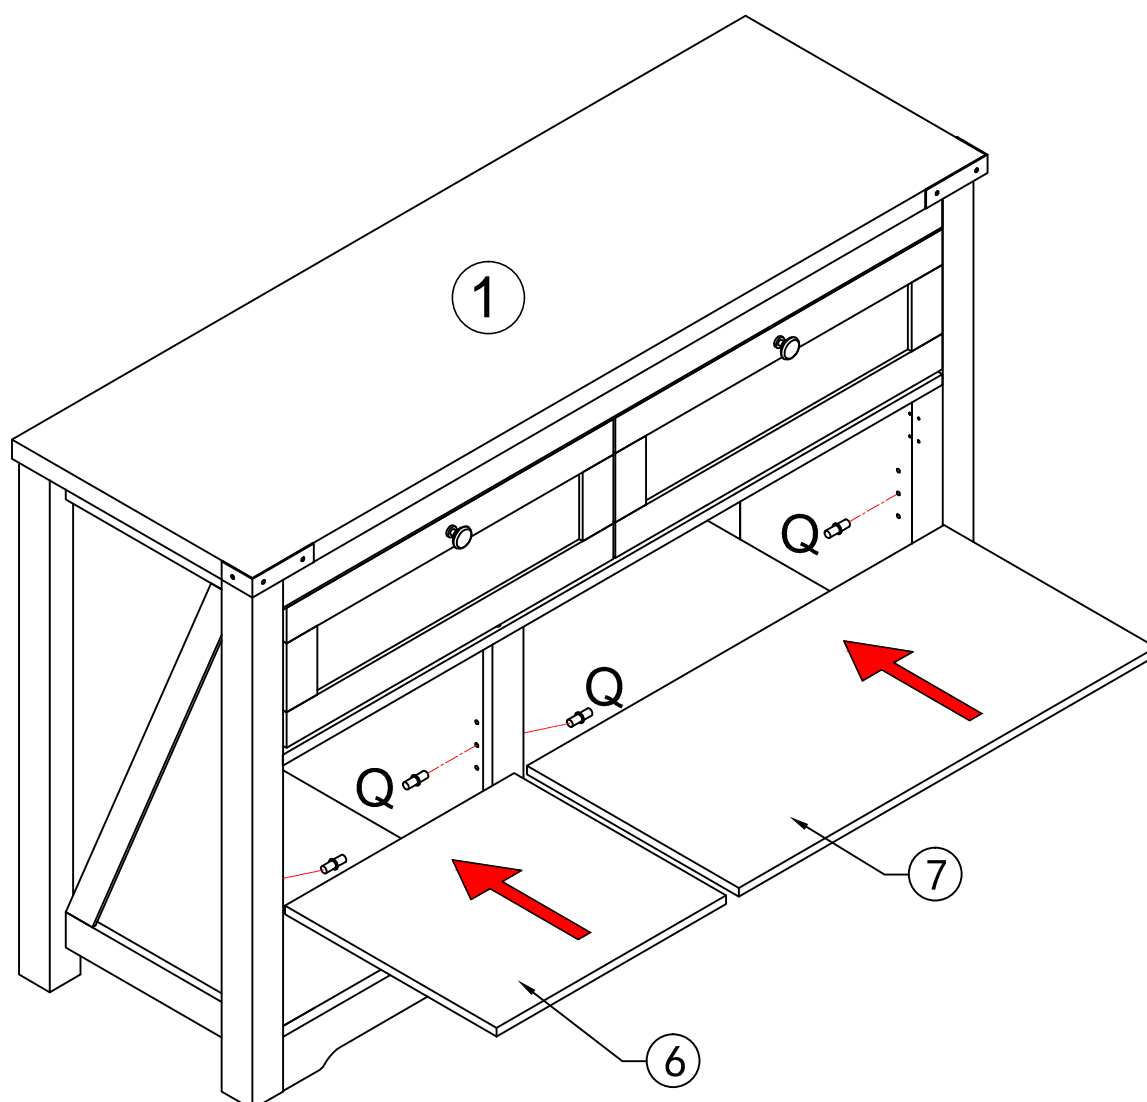

 E x 8	 CL x 1	 CR x 1
---	--	--

					
A x2	B x2	C x8	D x4	E x2	O x1

	
D x3	C x3

	
B x 20	C x 10

					
M	x 1	L	x 3	T	x 6

B  x 10	C  x 8
--	---

G  x 12	F  x 12
--	--

WALL

WALL

Z

Z

			
R x4	S x8	J x2	K x4

S x 16

M x1

Bluetooth LED Strip Lights User Manual