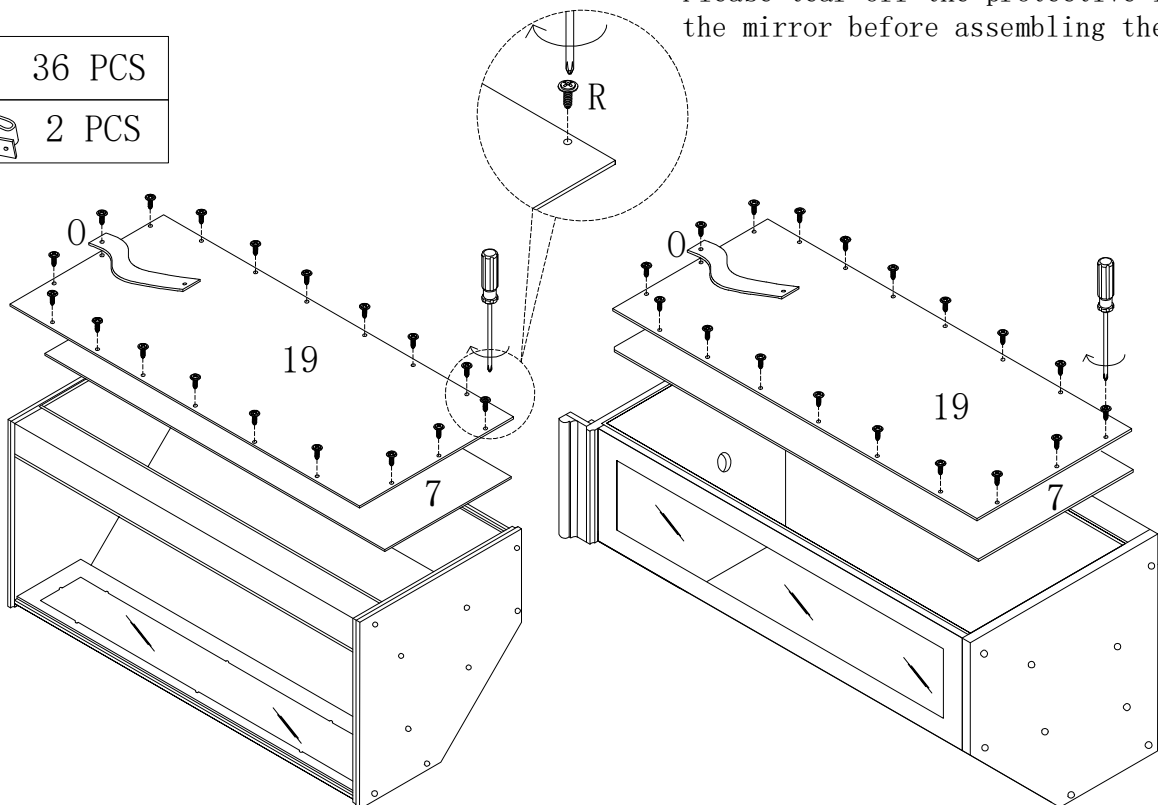

STEP 4

R:		36 PCS
O:		2 PCS

Please tear off the protective film of the mirror before assembling the mirror.