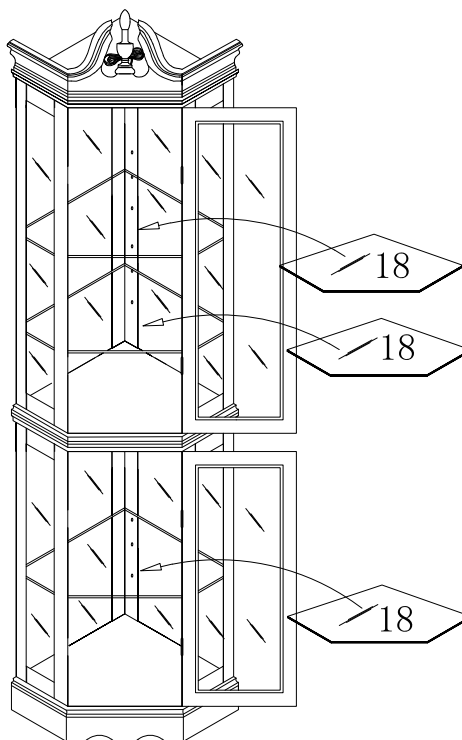

ASSEMBLY INSTRUCTION

ASSEMBLY INSTRUCTION

Part List:

ITEM	DESCRIPTION	PART	QTY
1	Top left wood		1
2	Top right wood		1
3	Top middle wood		1
4	Top left side panel		1
5	Top right side panel		1

Part List:

ITEM	DESCRIPTION	PART	QTY
6	Top panel		1
7	Top back mirrors		2
8	Top back bracing panel		1
9	Middle top panel		1
10	Middle bottom panel		1

ITEM	DESCRIPTION	PART	QTY
16	Top door		1
17	Bottom door		1
18	Glass shelf		3
19	Top back panel		2
20	Bottom back panel		2

ASSEMBLY INSTRUCTION

Hardware List:

ITEM	DESCRIPTION	PART	QTY
A	Wooden dowel	 ø8*30mm	27
B	Bolt	 ø1/4"*1"	13
C	Allen wrench		1
D	Handle		2
E	Machine screw	 ø4*22	2
F	Wood screw	 ø3*12mm	19
G	Hinge		4
H	Magnet		2
I	Lamp unit		1

Hardware List:

ITEM	DESCRIPTION	PART	QTY
J	Shelf support		16
K	Wood screw	 ø4*38mm	2
L	Wooden dowel	 ø8*20mm	2
M	Bolt	 ø1/4"*7/8"	2
N	Wood screw	 ø3*16mm	4
O	Safety wall strap		2
P	Plastic anchor		2
Q	Flat washer		2
R	Back screw	 ø3*12mm	66
S	Wood screw	 ø4*25mm	6

F:		8 PCS
G:		2 PCS

STEP 11

F:  8 PCS

STEP 12

C:  1 PC
 M:  2 PCS
 $\phi 1/4'' * 7/8''$
 L:  2 PCS
 $\phi 8 * 20\text{mm}$

STEP 13

J:  15 PCS

STEP 14