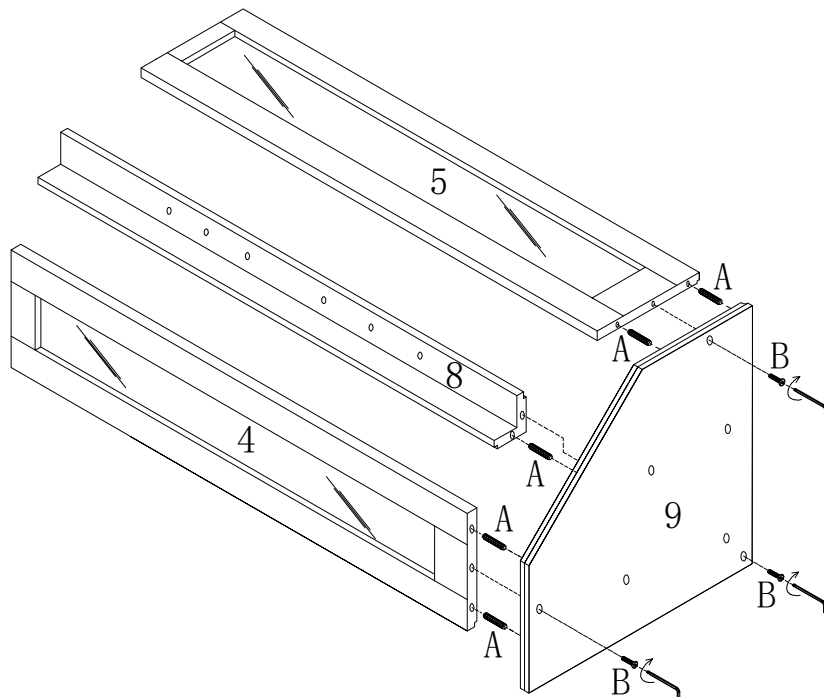

STEP 2

C:		1 PC
B:		3 PCS
A:		5 PCS