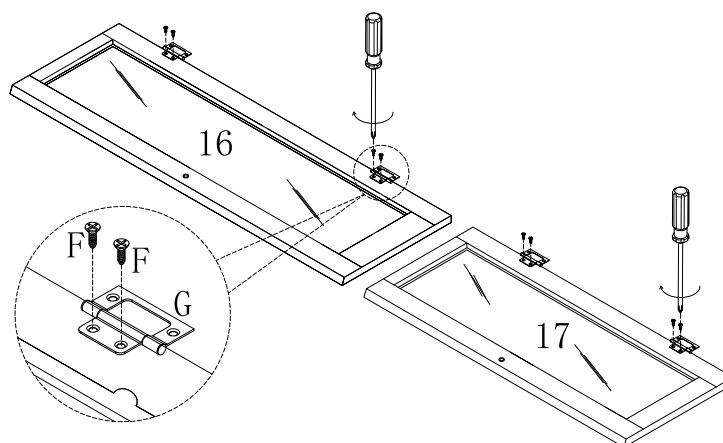

ITEM	DESCRIPTION	PART	QTY
16	Top door		1
17	Bottom door		1
18	Glass shelf		3
19	Top back panel		2
20	Bottom back panel		2

ASSEMBLY INSTRUCTION

Hardware List:

ITEM	DESCRIPTION	PART	QTY
A	Wooden dowel	 ø8*30mm	27
B	Bolt	 ø1/4"*1"	13
C	Allen wrench		1
D	Handle		2
E	Machine screw	 ø4*22	2
F	Wood screw	 ø3*12mm	19
G	Hinge		4
H	Magnet		2
I	Lamp unit		1

STEP 7

C:		1 PC
B:		3 PCS
A:		5 PCS

STEP 8

R:		28 PCS
----	---	--------

Please tear off the protective film of the mirror before assembling the mirror.

STEP 9

D:		2 PCS
E:		2 PCS

STEP 10

F:		8 PCS
G:		2 PCS

STEP 11

F:  8 PCS

STEP 12

C:  1 PC
 M:  2 PCS
 $\phi 1/4'' * 7/8''$
 L:  2 PCS
 $\phi 8 * 20\text{mm}$

STEP 13

J:  15 PCS

STEP 14