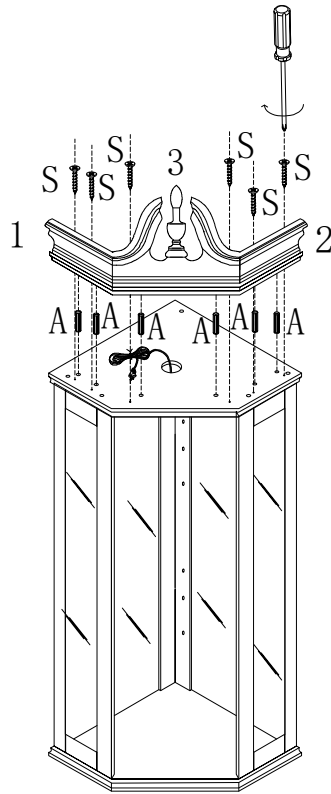

STEP 5

S: 6 PCS

A: 6 PCS