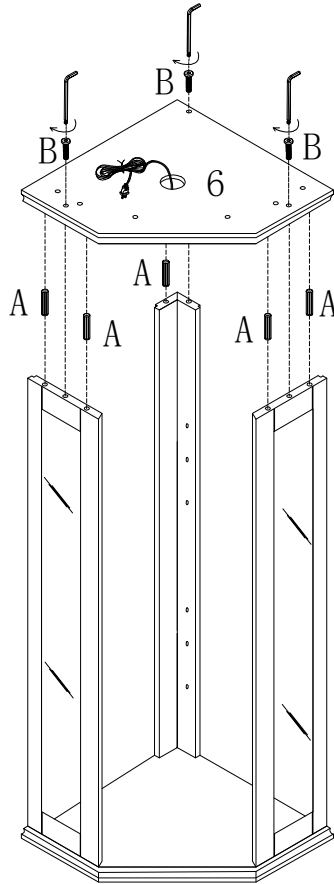

STEP 3

C:		1 PC
B:		3 PCS
A:		5 PCS