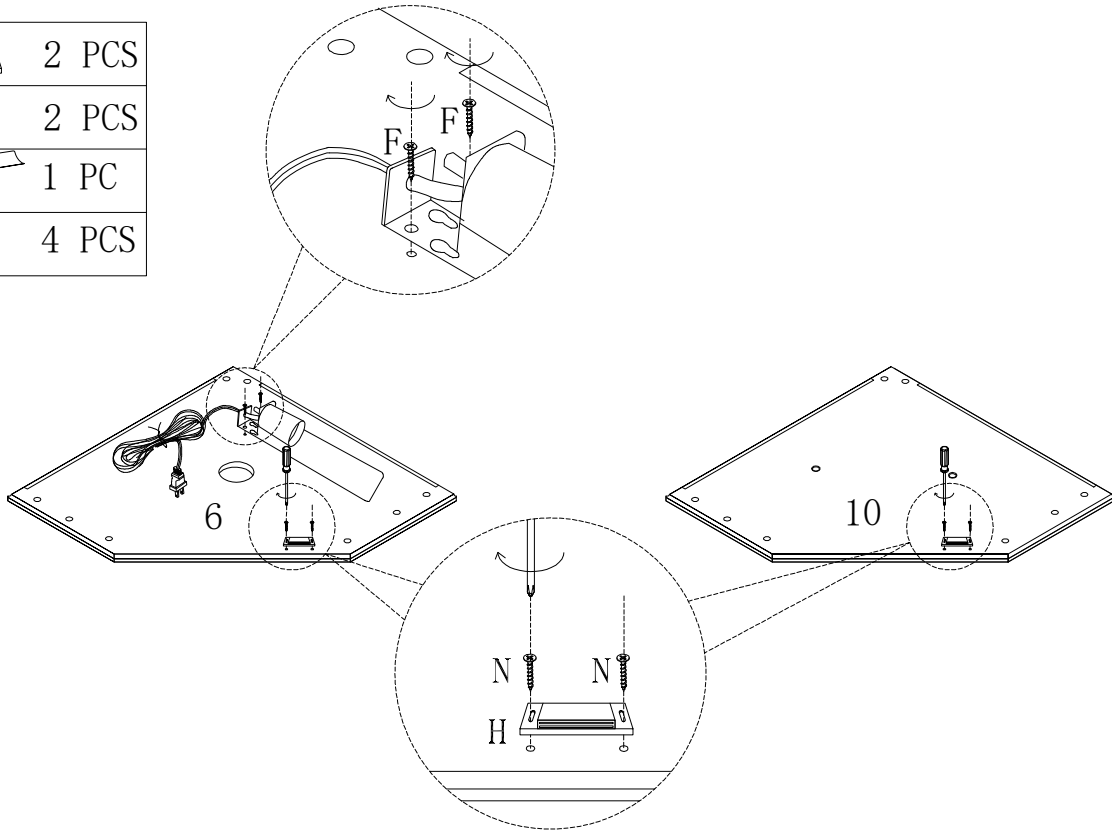

STEP 1

H:		2 PCS
F:		2 PCS
I:		1 PC
N:		4 PCS