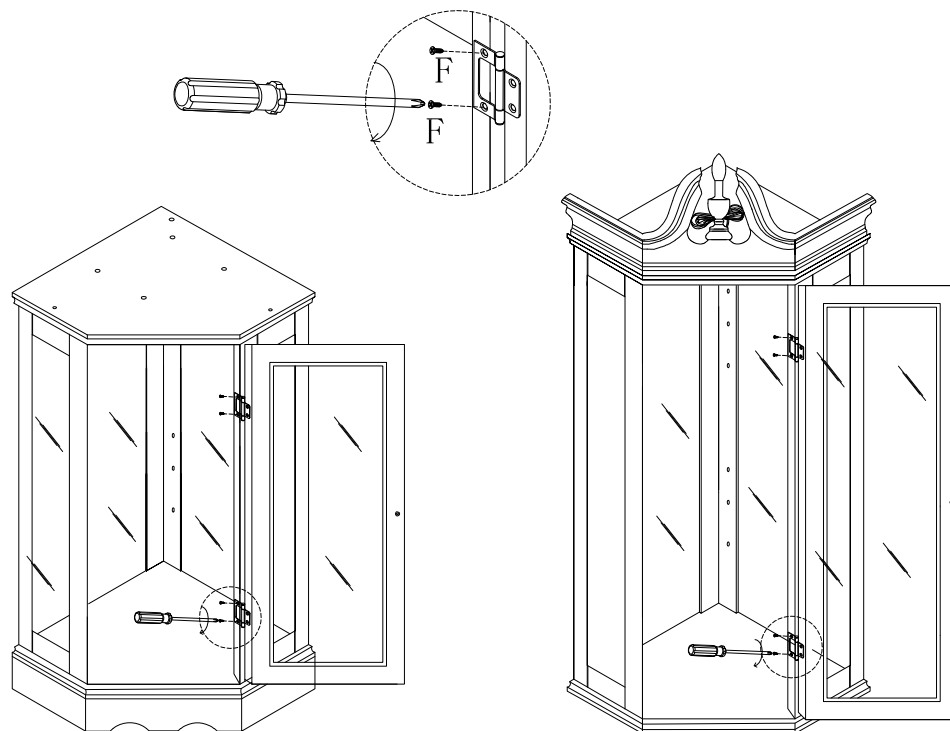

ITEM	DESCRIPTION	PART	QTY
16	Top door		1
17	Bottom door		1
18	Glass shelf		3
19	Top back panel		2
20	Bottom back panel		2

ASSEMBLY INSTRUCTION

Hardware List:

ITEM	DESCRIPTION	PART	QTY
A	Wooden dowel	 ø8*30mm	27
B	Bolt	 ø1/4"*1"	13
C	Allen wrench		1
D	Handle		2
E	Machine screw	 ø4*22	2
F	Wood screw	 ø3*12mm	19
G	Hinge		4
H	Magnet		2
I	Lamp unit		1

STEP 7

C:		1 PC
B:		3 PCS
A:		5 PCS

STEP 8

R:		28 PCS
----	---	--------

Please tear off the protective film of the mirror before assembling the mirror.

STEP 9

D:		2 PCS
E:		2 PCS

STEP 10

F:		8 PCS
G:		2 PCS

STEP 11

F:  8 PCS

STEP 12

C:  1 PC
 M:  2 PCS
 $\phi 1/4'' * 7/8''$
 L:  2 PCS
 $\phi 8 * 20\text{mm}$

STEP 13

J:  15 PCS

STEP 14