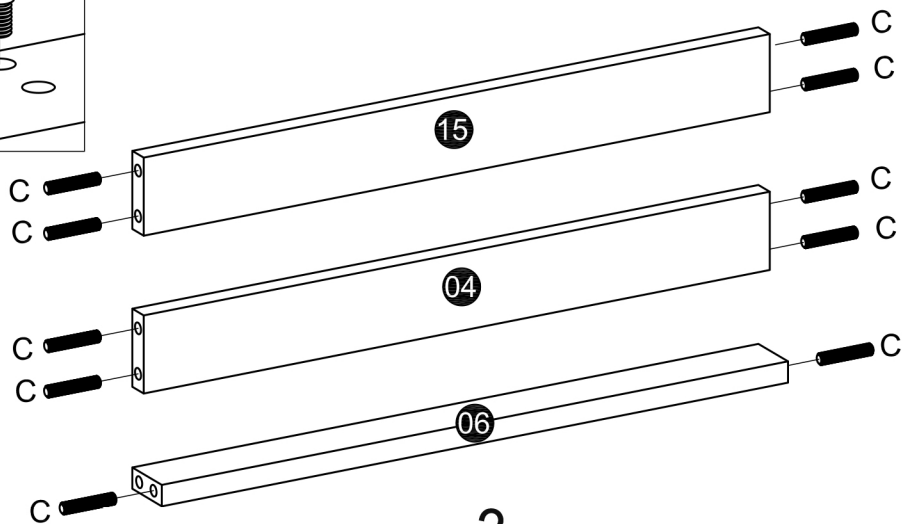

NEVER FORCE THE FITTINGS. TIGHTEN THE SCREW AFTER USING FOR SOMETIME. KEEP YOUR ASSEMBLY INSTRUCTIONS, IT COULD HELP FOR BETTER COMMUNICATION WITH YOUR STORE. IN THE EVENT OF QUERY.

EXPLODED VIEW

HARDWARE

A x26 	B x26 	C x20  Ø 6 x 30mm	D x1 	E x61  Ø 3 x 10mm
F x2 	G x2 	H x6  Ø 4 x 30mm	I x4 	J x8 
K x3 	L x3 	M x4 	N x2 	O x2 

01

02

03

04

05

5

06