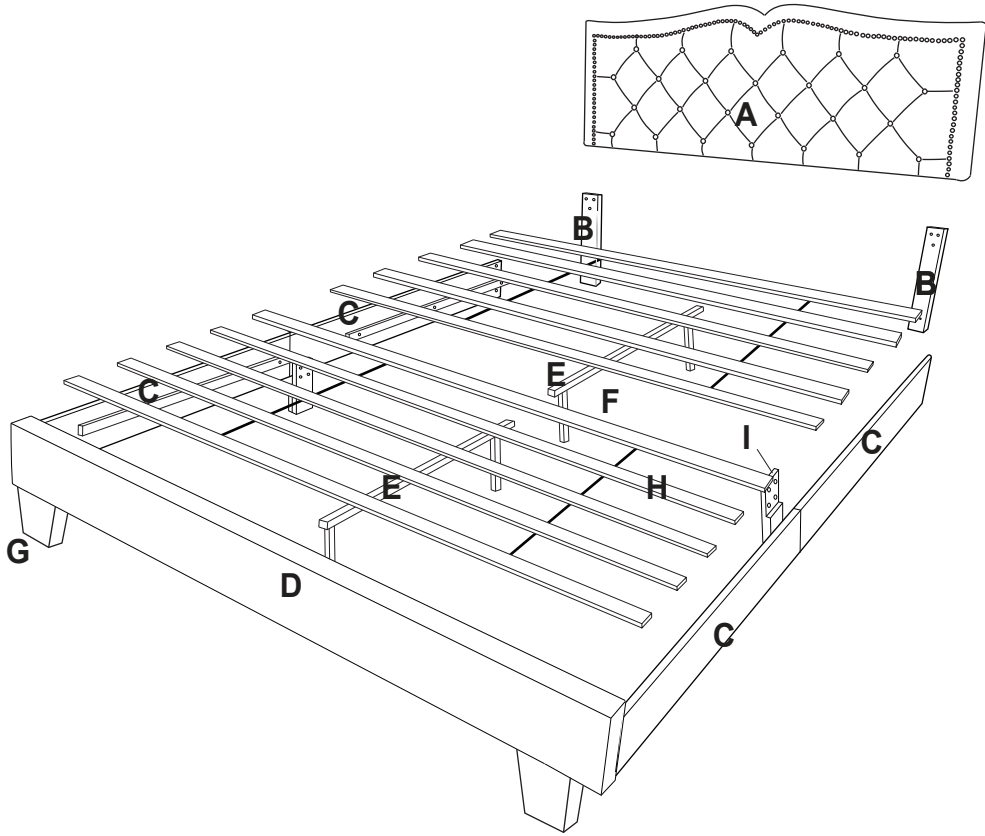

ASSEMBLY INSTRUCTION

GD01 QUEEN/FULL

WF316750/WF317301

Bed Parts are shipped inside a compartment in the back of the headboard & footboard.

NO	PART LIST	QTY
A	Headboard 	1 pc
B	Headboard Leg 	2 pcs
C	Side Rail 	4 pcs
D	Footboard 	1 pc
E	Center Support Rail 	2 pcs
F	Center Support Leg 	4 pcs
G	Bed Leg 	2 pcs
H	Bed Slat 	10 pcs
I	Side Rail Support 	2 pcs

NO	HARDWARE LIST	QTY
1	JCBB M8 x 20mm 	8 pcs
2	JCBC M6 x 60mm 	4 pcs
3	JCBC M6 x 40mm 	6 pcs
4	JCBC M6 x 25mm 	8 pcs
5	Spring Washer M6 	6 pcs
6	Flat Washer M6 	14 pcs
7	Allen Key M4 (100mm) 	1 pcs
8	Allen Key M5 	1 pcs
9	Adjuster M6 	4 pcs
10	JCBC M6 x 70mm 	2 pcs
11	CSK M4 x 30mm 	20 pc
12	Dowel M8 X 30mm 	4 pcs

Read this instruction carefully. Remove all wrapping material, staples and straps from the carton. See hardware and furniture part list for guidance. Be sure you have all wooden furniture parts on a clean and flat surface, such as carpet or rug, to prevent from being scratched.