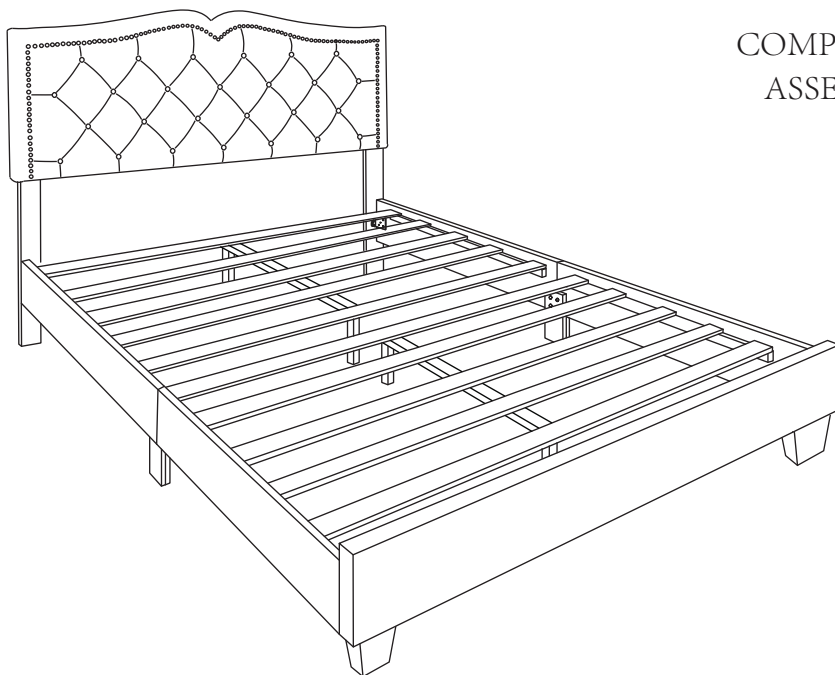

ASSEMBLY INSTRUCTION

GD01 QUEEN/FULL

WF316750/WF317301

Bed Parts are shipped inside a compartment in the back of the headboard & footboard.

NO	PART LIST	QTY
A	Headboard 	1 pc
B	Headboard Leg 	2 pcs
C	Side Rail 	4 pcs
D	Footboard 	1 pc
E	Center Support Rail 	2 pcs
F	Center Support Leg 	4 pcs
G	Bed Leg 	2 pcs
H	Bed Slat 	10 pcs
I	Side Rail Support 	2 pcs

STEP 1

10	12	6	5
			
2 pcs	4 pcs	6 pcs	6 pcs

STEP 2

4	6
	
8 pcs	8 pcs

STEP 3

1

8 pcs

STEP 4

2	9
	
4 pcs	4 pcs

STEP 5

11

20 pcs

COMPLETED
ASSEMBLY