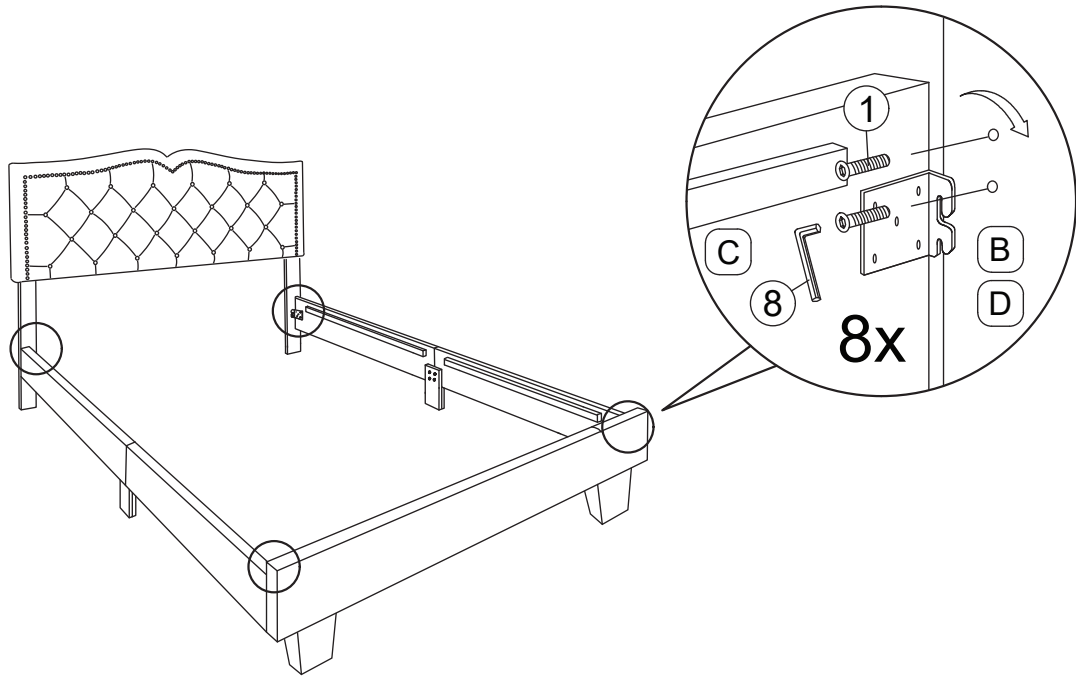

ASSEMBLY INSTRUCTION

GD01 QUEEN/FULL

WF316750/WF317301

Bed Parts are shipped inside a compartment in the back of the headboard & footboard.

NO	PART LIST	QTY
A	Headboard 	1 pc
B	Headboard Leg 	2 pcs
C	Side Rail 	4 pcs
D	Footboard 	1 pc
E	Center Support Rail 	2 pcs
F	Center Support Leg 	4 pcs
G	Bed Leg 	2 pcs
H	Bed Slat 	10 pcs
I	Side Rail Support 	2 pcs

STEP 1

10	12	6	5
			
2 pcs	4 pcs	6 pcs	6 pcs

STEP 2

4	6
	
8 pcs	8 pcs

STEP 3

1

8 pcs

STEP 4