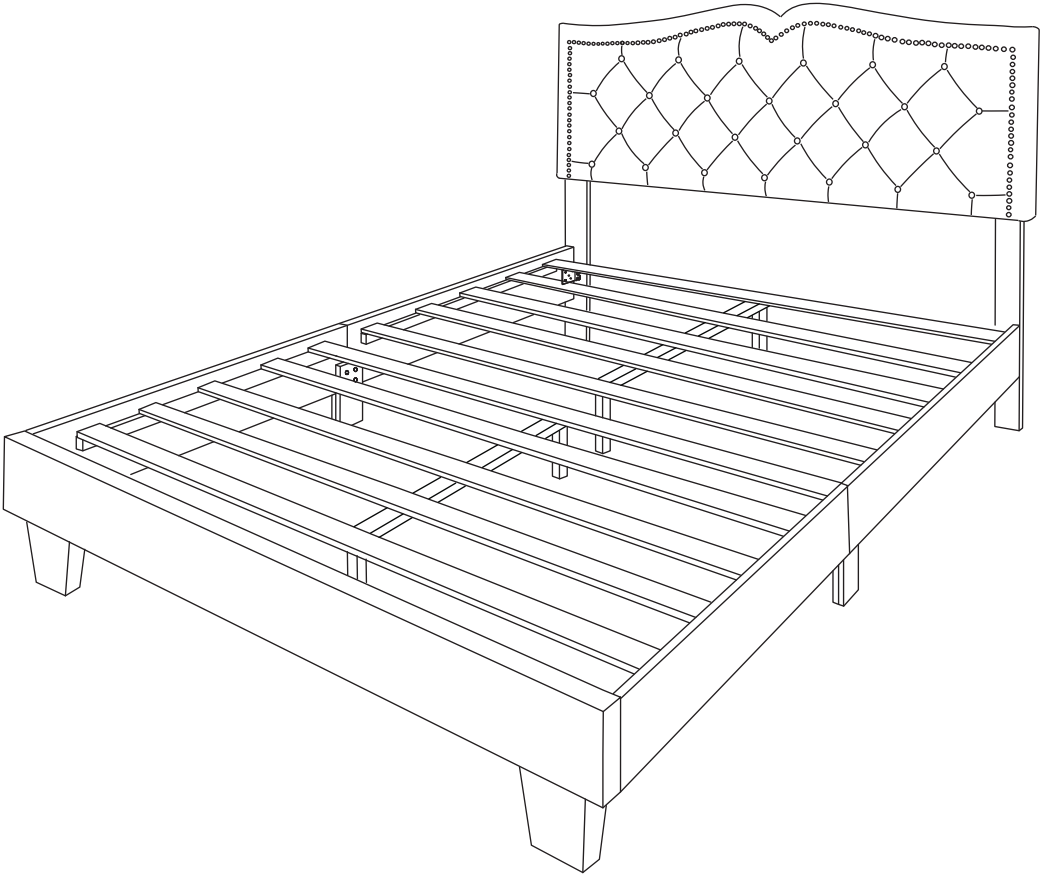

ASSEMBLY INSTRUCTION

GD01 QUEEN/FULL

WF316750/WF317301

Bed Parts are shipped inside a compartment in the back of the headboard & footboard.

NO	PART LIST	QTY
A	Headboard 	1 pc
B	Headboard Leg 	2 pcs
C	Side Rail 	4 pcs
D	Footboard 	1 pc
E	Center Support Rail 	2 pcs
F	Center Support Leg 	4 pcs
G	Bed Leg 	2 pcs
H	Bed Slat 	10 pcs
I	Side Rail Support 	2 pcs