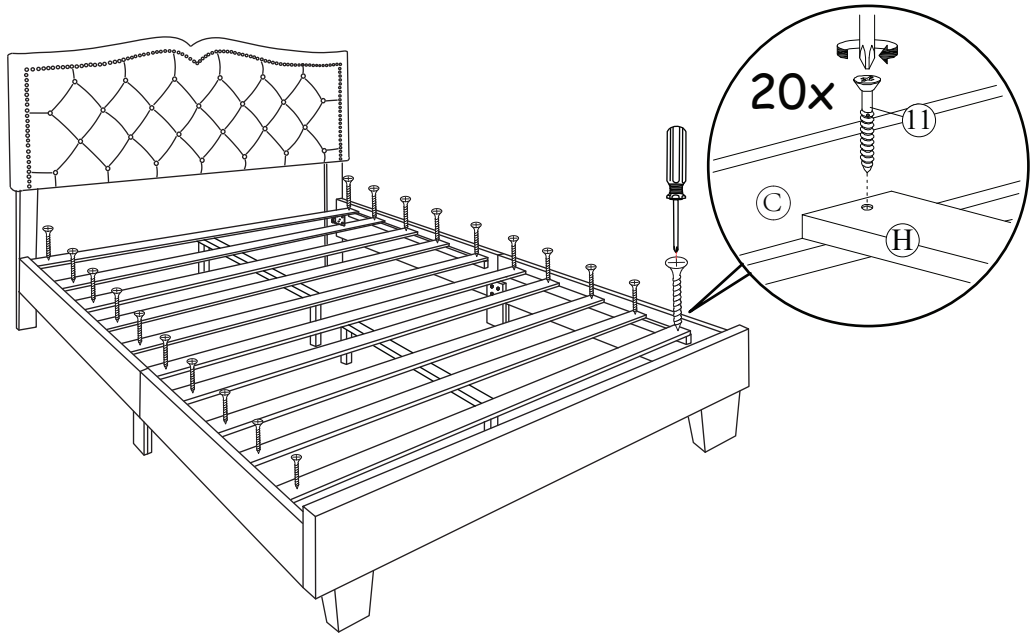

ASSEMBLY INSTRUCTION

GD01 QUEEN/FULL

WF316750/WF317301

Bed Parts are shipped inside a compartment in the back of the headboard & footboard.

NO	PART LIST	QTY
A	Headboard 	1 pc
B	Headboard Leg 	2 pcs
C	Side Rail 	4 pcs
D	Footboard 	1 pc
E	Center Support Rail 	2 pcs
F	Center Support Leg 	4 pcs
G	Bed Leg 	2 pcs
H	Bed Slat 	10 pcs
I	Side Rail Support 	2 pcs

STEP 1

10	12	6	5
			
2 pcs	4 pcs	6 pcs	6 pcs

STEP 2

4	6
	
8 pcs	8 pcs

STEP 3

1

8 pcs

STEP 4

2	9
	
4 pcs	4 pcs

STEP 5

11

20 pcs

COMPLETED
ASSEMBLY